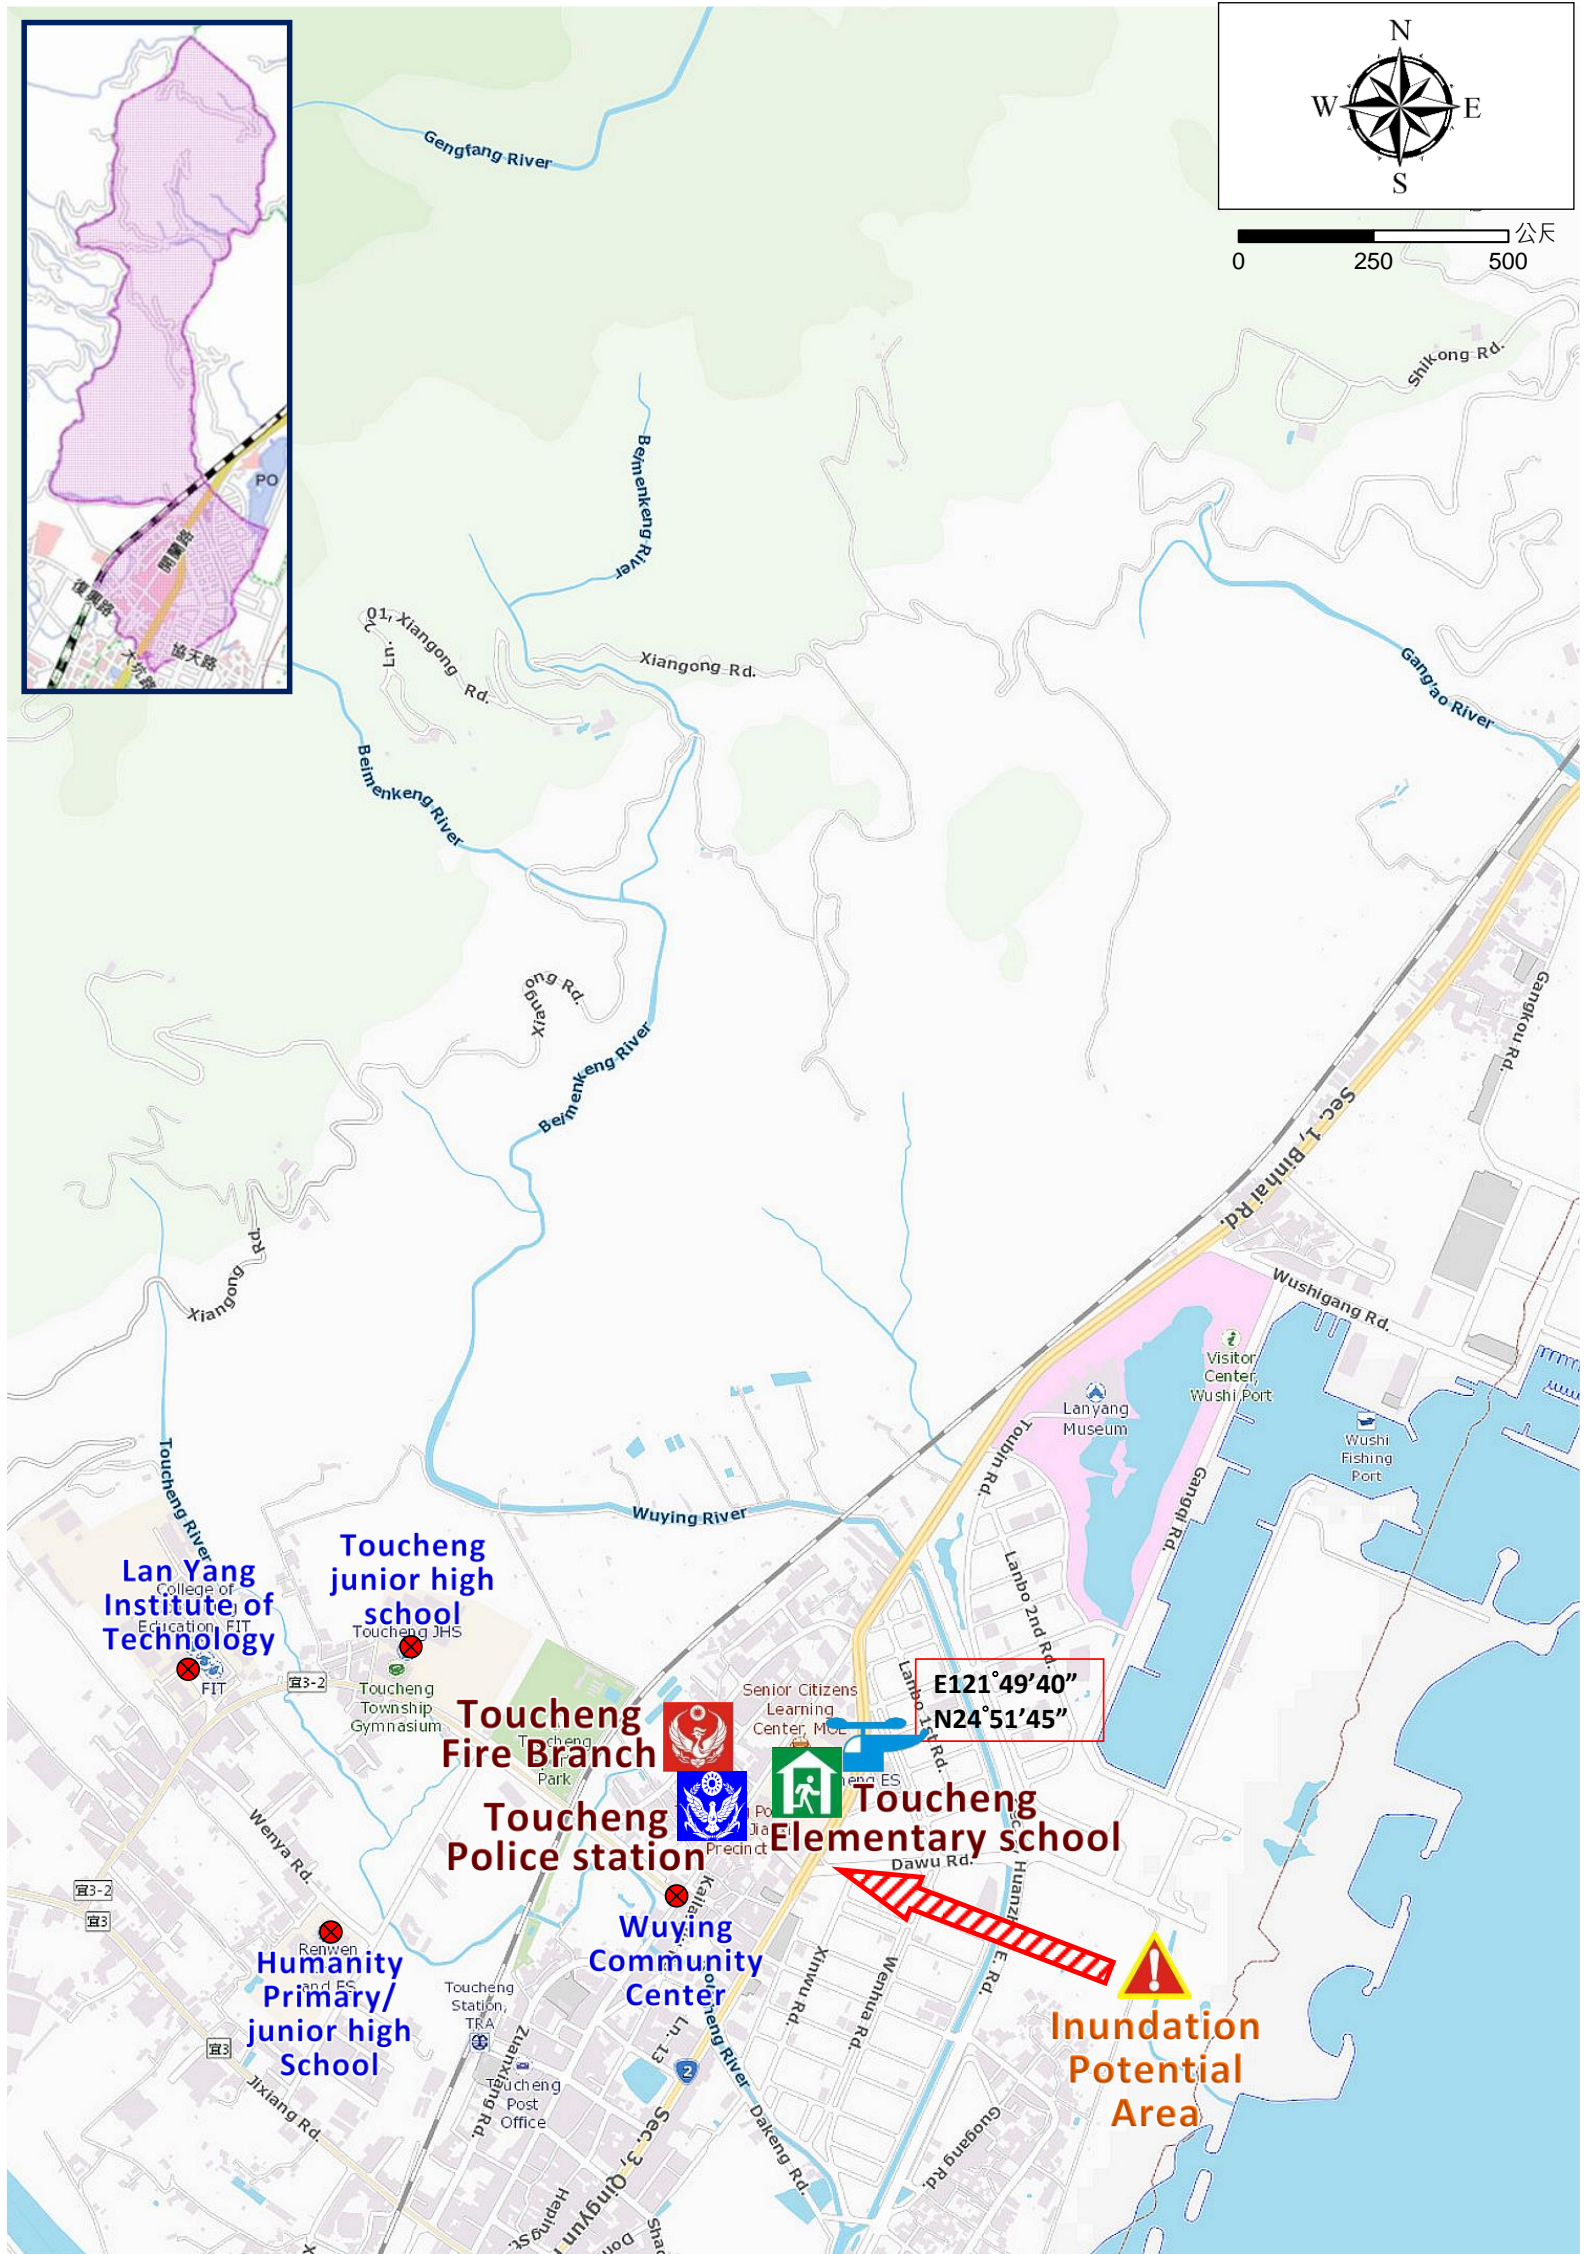

# Wuying Village Evacuation Route

No.1000204-008

DPR Info. List
Wuying Vil. Info.
Population: 1,866
Disaster Response Unit
1. Toucheng Emergency Operation Center Tel: 03-9779011
2. Chief of Village: 游國添 YOU GUO TIAN Tel: 03-9777833 Cell:0910-954600
3. Toucheng Police station Tel: 03-9771125
4. Toucheng Fire Branch Tel: 03-9771044
5. Police 110, FD 119
6. Road Department Tel: 03-9882058

DPR Info.
1. Agency of Rural Development & Soil and Water Conservation, MOA <a href="https://www.ardswc.gov.tw/Home/">https://www.ardswc.gov.tw/Home/</a>
2. Water Resources Agency, MOEA <a href="http://www.wra.gov.tw/">http://www.wra.gov.tw/</a>
3. Central Weather Administration <a href="https://www.cwa.gov.tw/V8/C/">https://www.cwa.gov.tw/V8/C/</a>
4. Yilan County FD <a href="http://fire.e-land.gov.tw/">http://fire.e-land.gov.tw/</a>
5. Toucheng Township Office <a href="http://toucheng.e-land.gov.tw/">http://toucheng.e-land.gov.tw/</a>

Shelters
Toucheng Elementary school Area: 1594square meters Cap.: 338ppl. Addr.: 282, Kailan Rd. Contact: 高政文 GAO,ZHENG-WEN Tel: 03-9772371

Made by Yilan County Fire Dep.  
Toucheng Township Office  
March, 2024

Legends	Disaster relevant		Facility				
	 Evac. Direction	 Disaster warning sign spot	 Indoor Shelter	 Disaster category	 Fire Branch	 Police station	 Helicopter Landing Zone (WGS84)