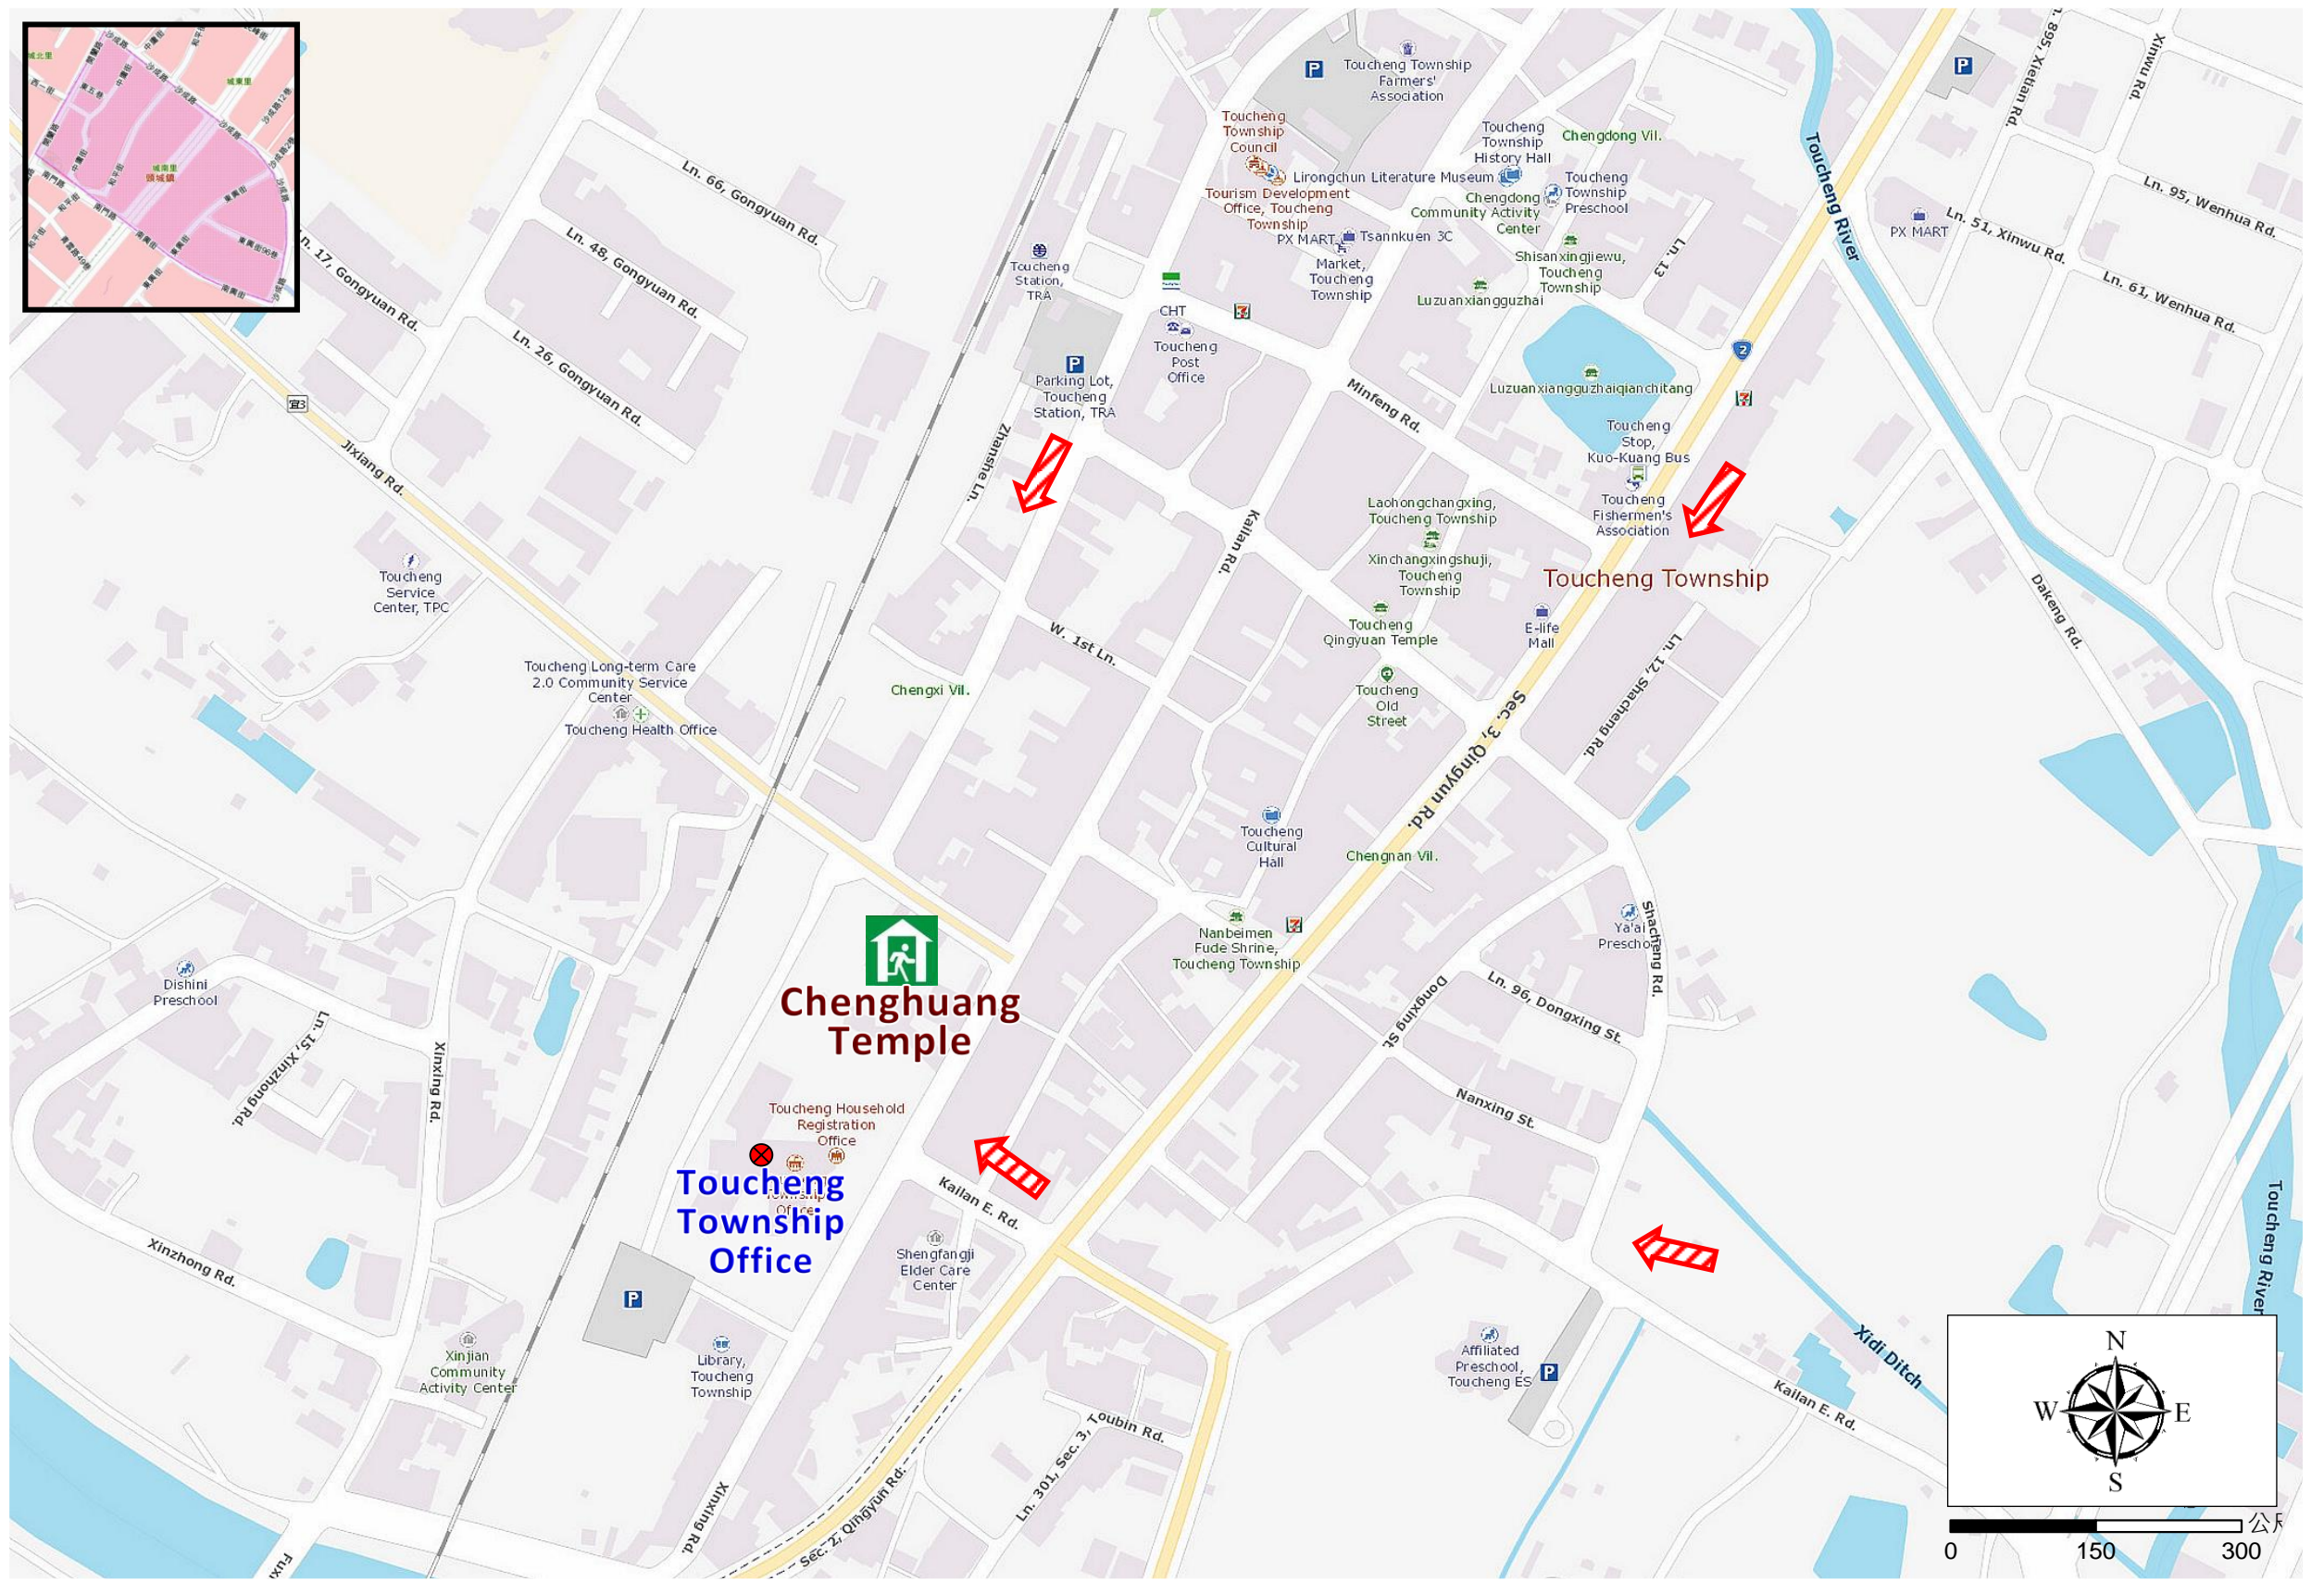

Chengnan Village Evacuation Route

No.1000204-013

DPR Info. List
Chengnan Vil. Info.
Population: 721
Disaster Response Unit
1. Toucheng Emergency Operation Center Tel: 03-9779011
2. Chief of Village: 林春三 LIN CHUN SAN Tel: 03-9779977 Cell:0928-075897
3. Toucheng Police station Tel: 03-9771125
4. Toucheng Fire Branch Tel: 03-9771044
5. Police 110, FD 119
6. Road Department Tel: 03-9882058
DPR Info.
1. Agency of Rural Development & Soil and Water Conservation, MOA https://www.ardswc.gov.tw/Home/
2. Water Resources Agency, MOEA http://www.wra.gov.tw/
3. Central Weather Administration https://www.cwa.gov.tw/V8/C/
4. Yilan County FD http://fire.e-land.gov.tw/
5. Toucheng Township Office http://toucheng.e-land.gov.tw/
Shelters
Chenghuang Temple Area: 220square meters Cap.: 46ppl. Addr.: 1, Jixiang Rd. Contact: 高政文 GAO,ZHENG-WEN Tel: 03-9772371

Made by Yilan County Fire Dep. Toucheng Township Office

Legends	Disaster relevant		Facility	
	 Evac. Direction	 Disaster warning sign spot	 Indoor Shelter	 Disaster category

Cheng