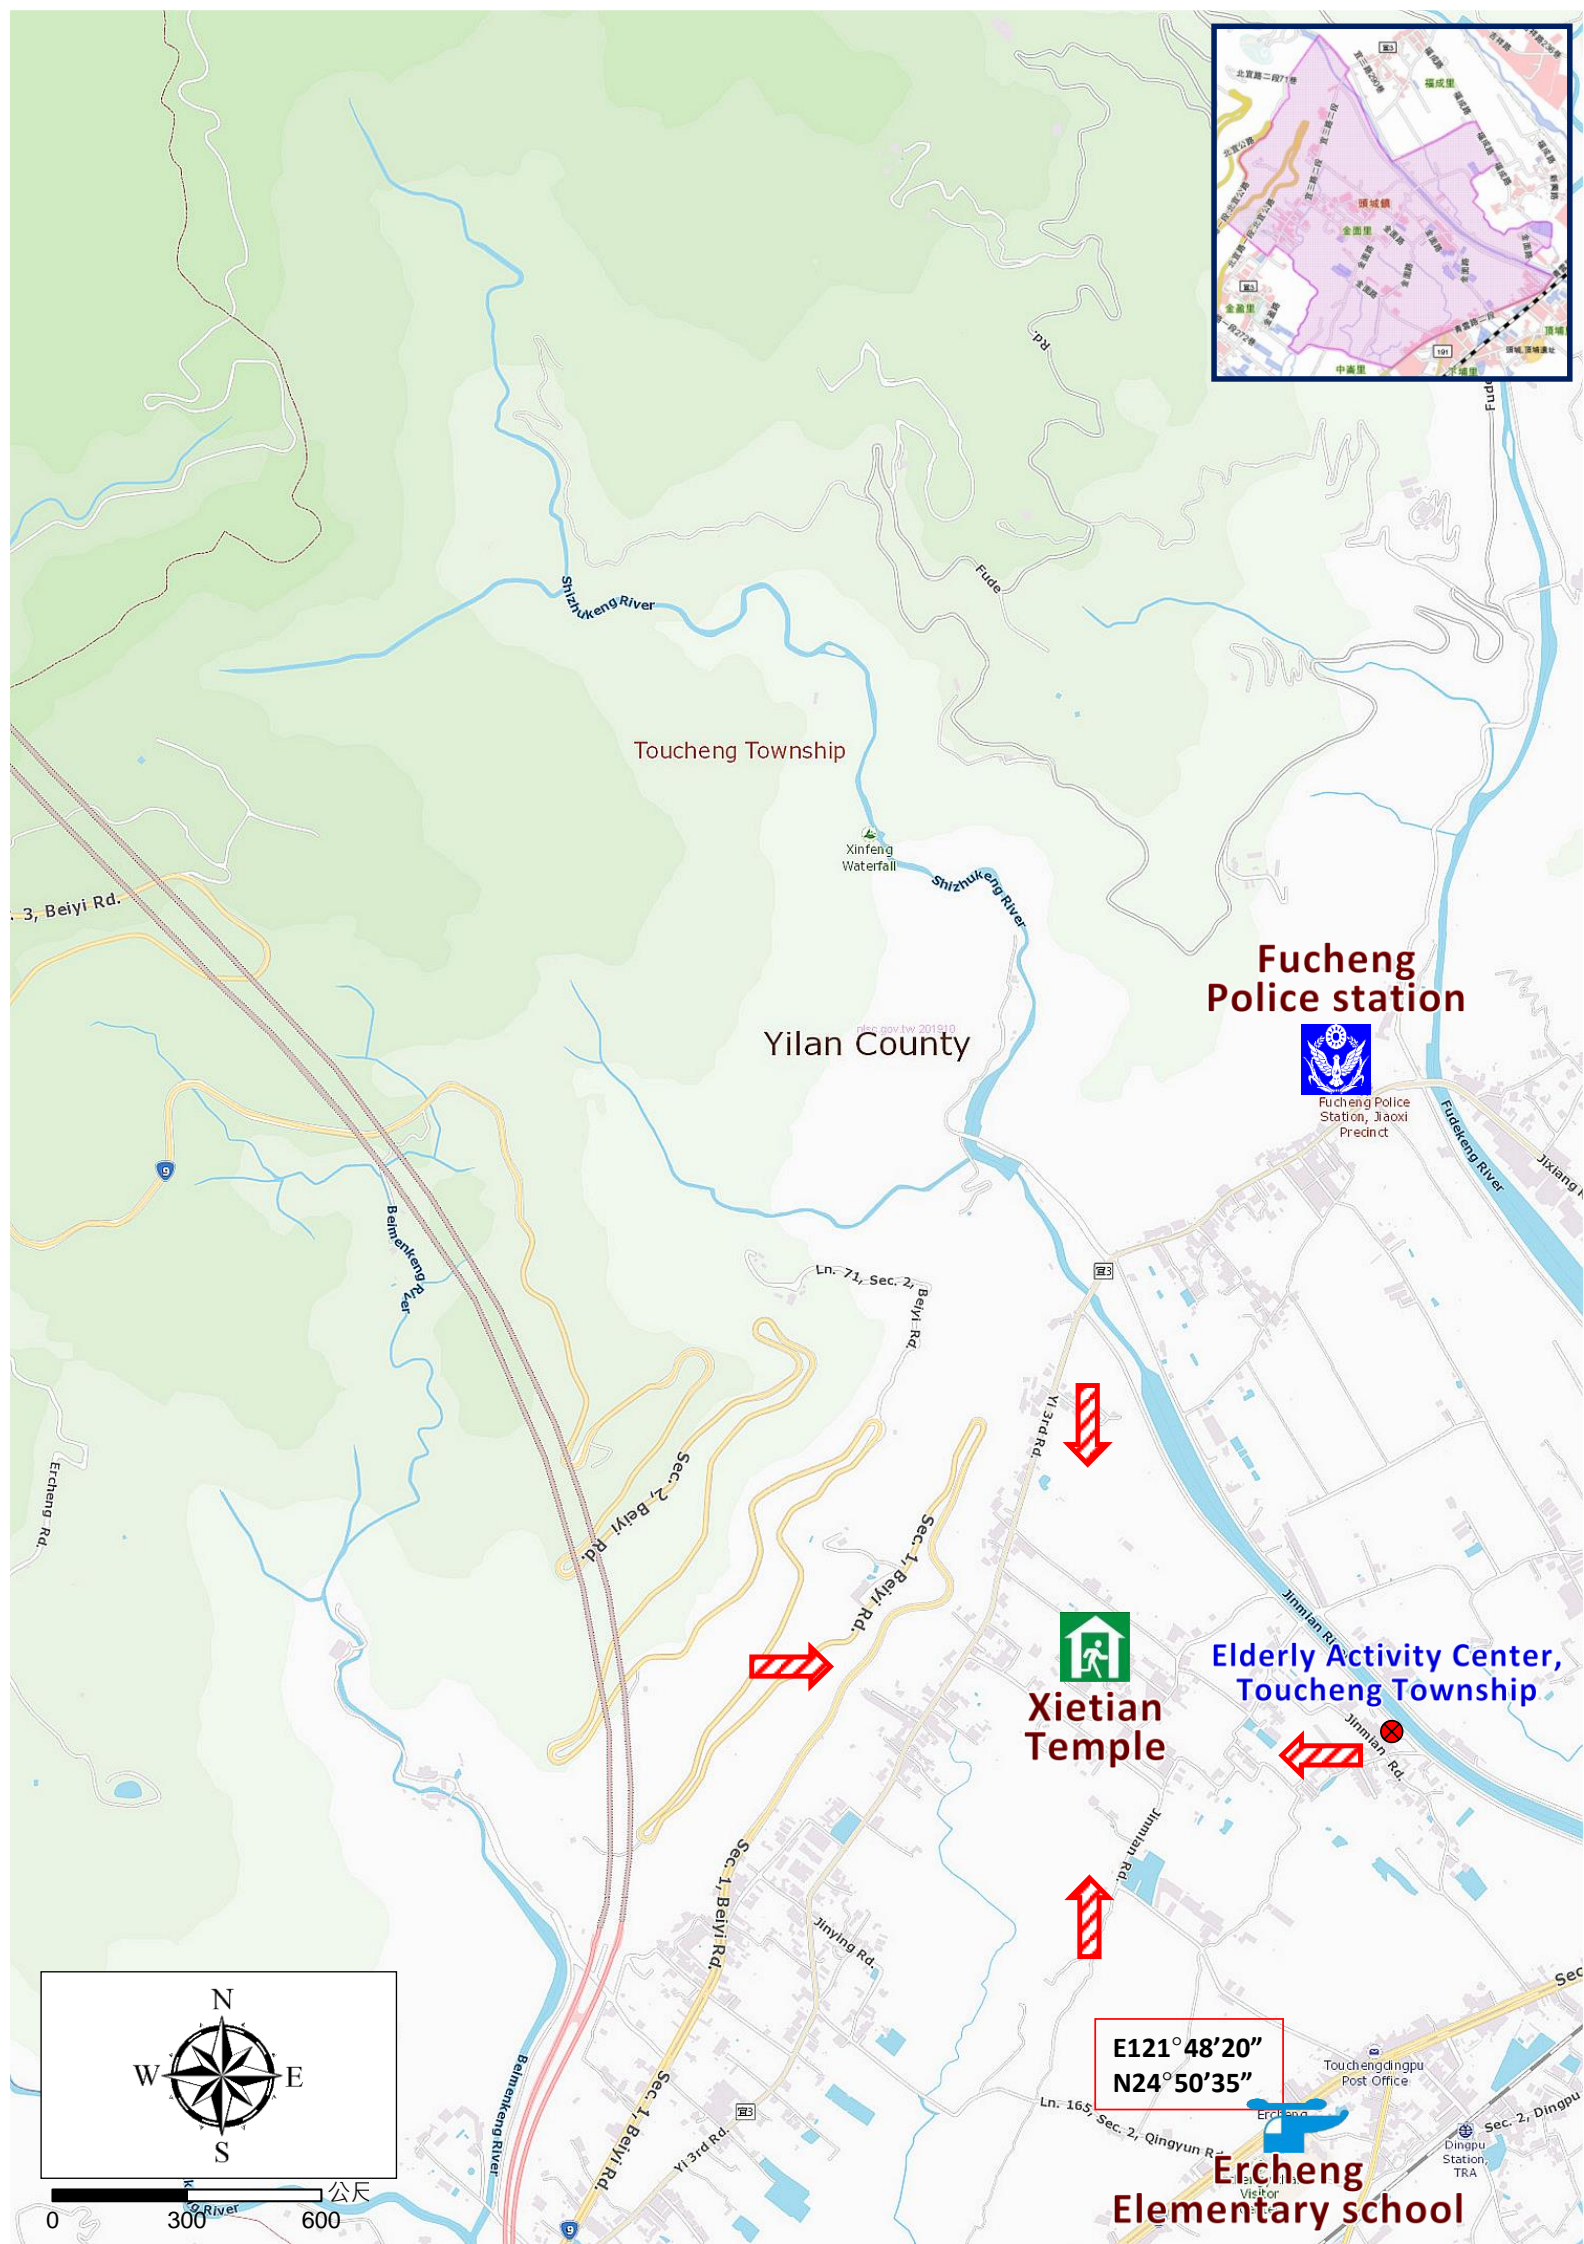

# Jinmian Village Evacuation Route

No.1000204-018

DPR Info. List

Jinmian Vil. Info.

Population: 1,972

Disaster Response Unit

1. Toucheng Emergency Operation Center Tel: 03-9779011
2. Chief of Village: 劉榮華  
LIU RONG HUA  
Tel: 03-9778785  
Cell:0918-936811
3. Fucheng Police station  
Tel: 03-9771896
4. Toucheng Fire Branch  
Tel: 03-9771044
5. Police 110, FD 119
6. Road Department  
Tel: 03-9882058

DPR Info.

1. Agency of Rural Development & Soil and Water Conservation, MOA  
<https://www.ardswc.gov.tw/Home/>
2. Water Resources Agency, MOEA  
<http://www.wra.gov.tw/>
3. Central Weather Administration  
<https://www.cwa.gov.tw/V8/C/>
4. Yilan County FD  
<http://fire.e-land.gov.tw/>
5. Toucheng Township Office  
<http://toucheng.e-land.gov.tw/>

Shelters

Xietian Temple  
Area: 200square meters  
Cap.: 42ppl.  
Addr.: 354, Jinmian Rd.  
Contact: 高政文  
GAO,ZHENG-WEN  
Tel: 03-9772371

Made by Yilan County Fire Dep.  
Toucheng Township Office  
March, 2024

Legends	Disaster relevant		Facility			
	Evac. Direction	Disaster warning sign spot	Indoor Shelter	Disaster category	Police station	Helicopter Landing Zone (WGS84)