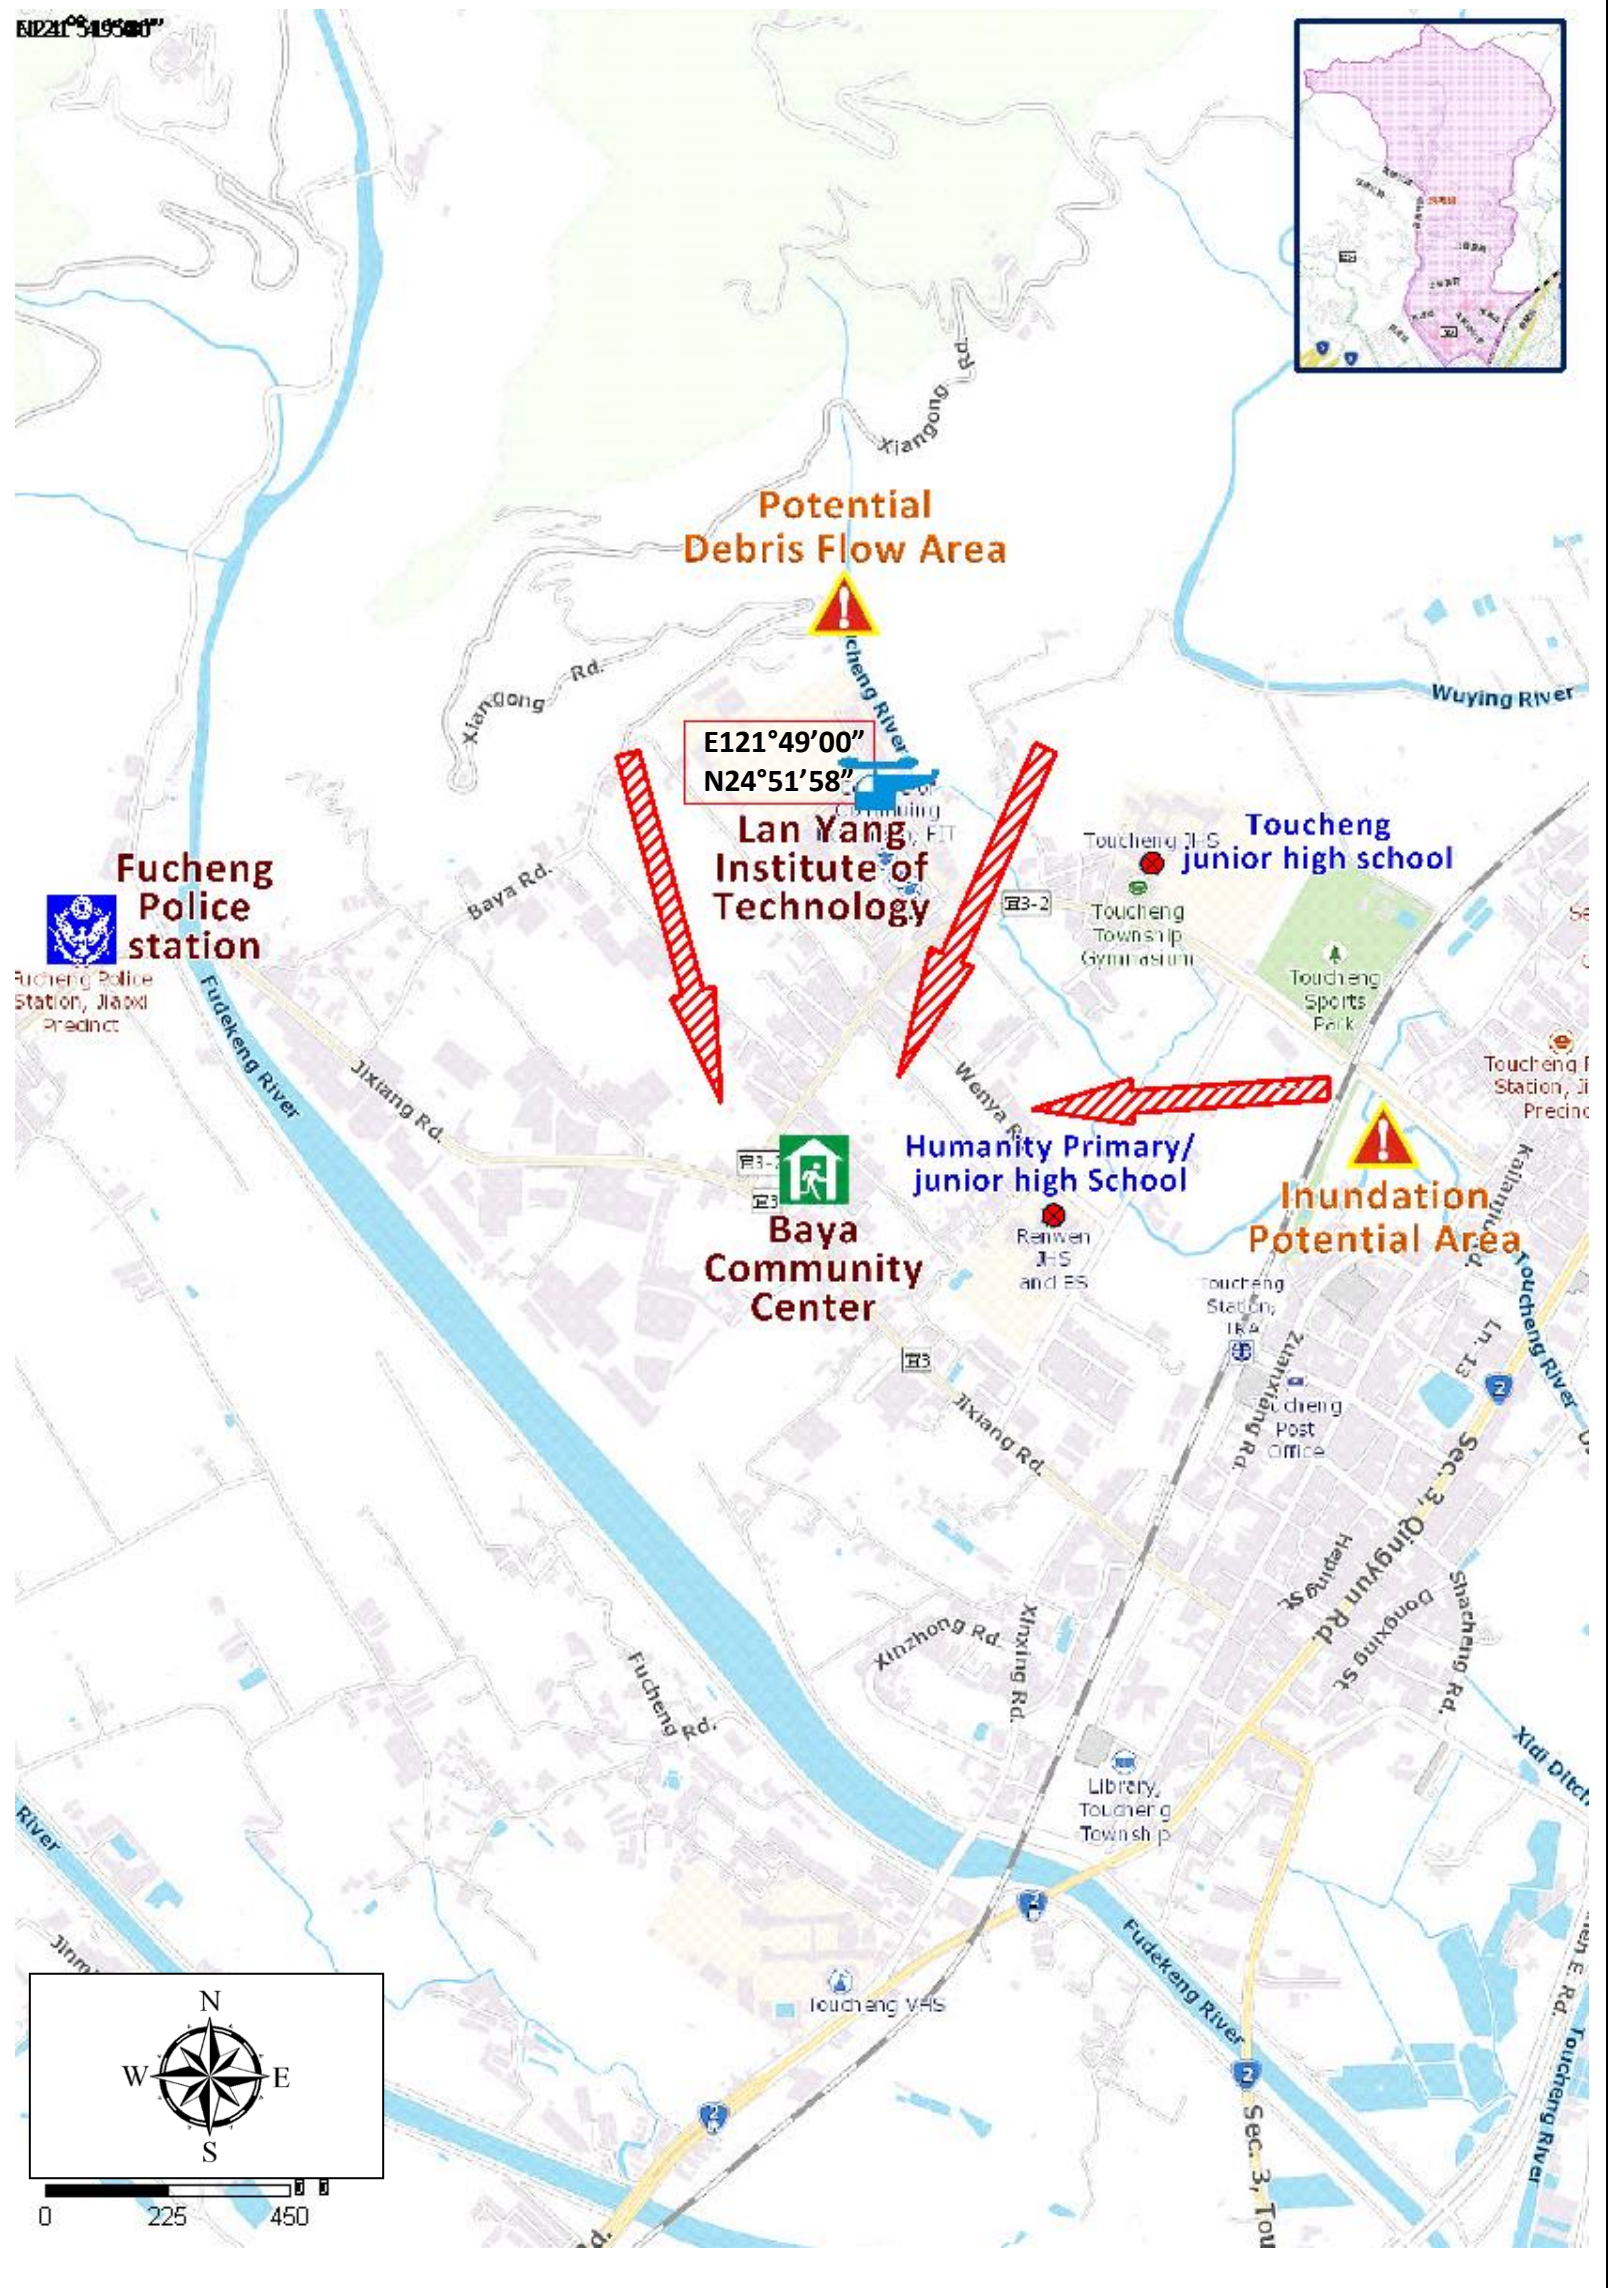

Baya Village Evacuation Route

No.1000204-016

DPR Info. List
Baya Vil. Info.
Population: 2,567
Disaster Response Unit
<ol style="list-style-type: none"> 1. Toucheng Emergency Operation Center Tel: 03-9779011 2. Chief of Village: 官序棟 GUAN XU DONG Cell: 0928-268145 3. Toucheng Police station Tel: 03-9771125 4. Toucheng Fire Branch Tel: 03-9771044 5. Police 110, FD 119 6. Road Department Tel: 03-9882058
DPR Info.
<ol style="list-style-type: none"> 1. Agency of Rural Development & Soil and Water Conservation, MOA https://www.ardswc.gov.tw/Home/ 2. Water Resources Agency, MOEA http://www.wra.gov.tw/ 3. Central Weather Administration https://www.cwa.gov.tw/V8/C/ 4. Yilan County FD http://fire.e-land.gov.tw/ 5. Toucheng Township Office http://toucheng.e-land.gov.tw/
Shelters
<p>Baya Community Center Area: 576square meters Cap.: 122ppl. Addr.: 2, Ln.12, Fuxing Rd. Contact: 高政文 GAO,ZHENG-WEN Tel: 03-9772371</p> 
<p>Made by Yilan County Fire Dep. Toucheng Township Office March, 2024</p>

Legends	Disaster relevant		Facility			
	 Evac. Direction	 Disaster warning sign spot	 Indoor Shelter	 Disaster category	 Police station	 Helicopter Landing Zone (WGS84)