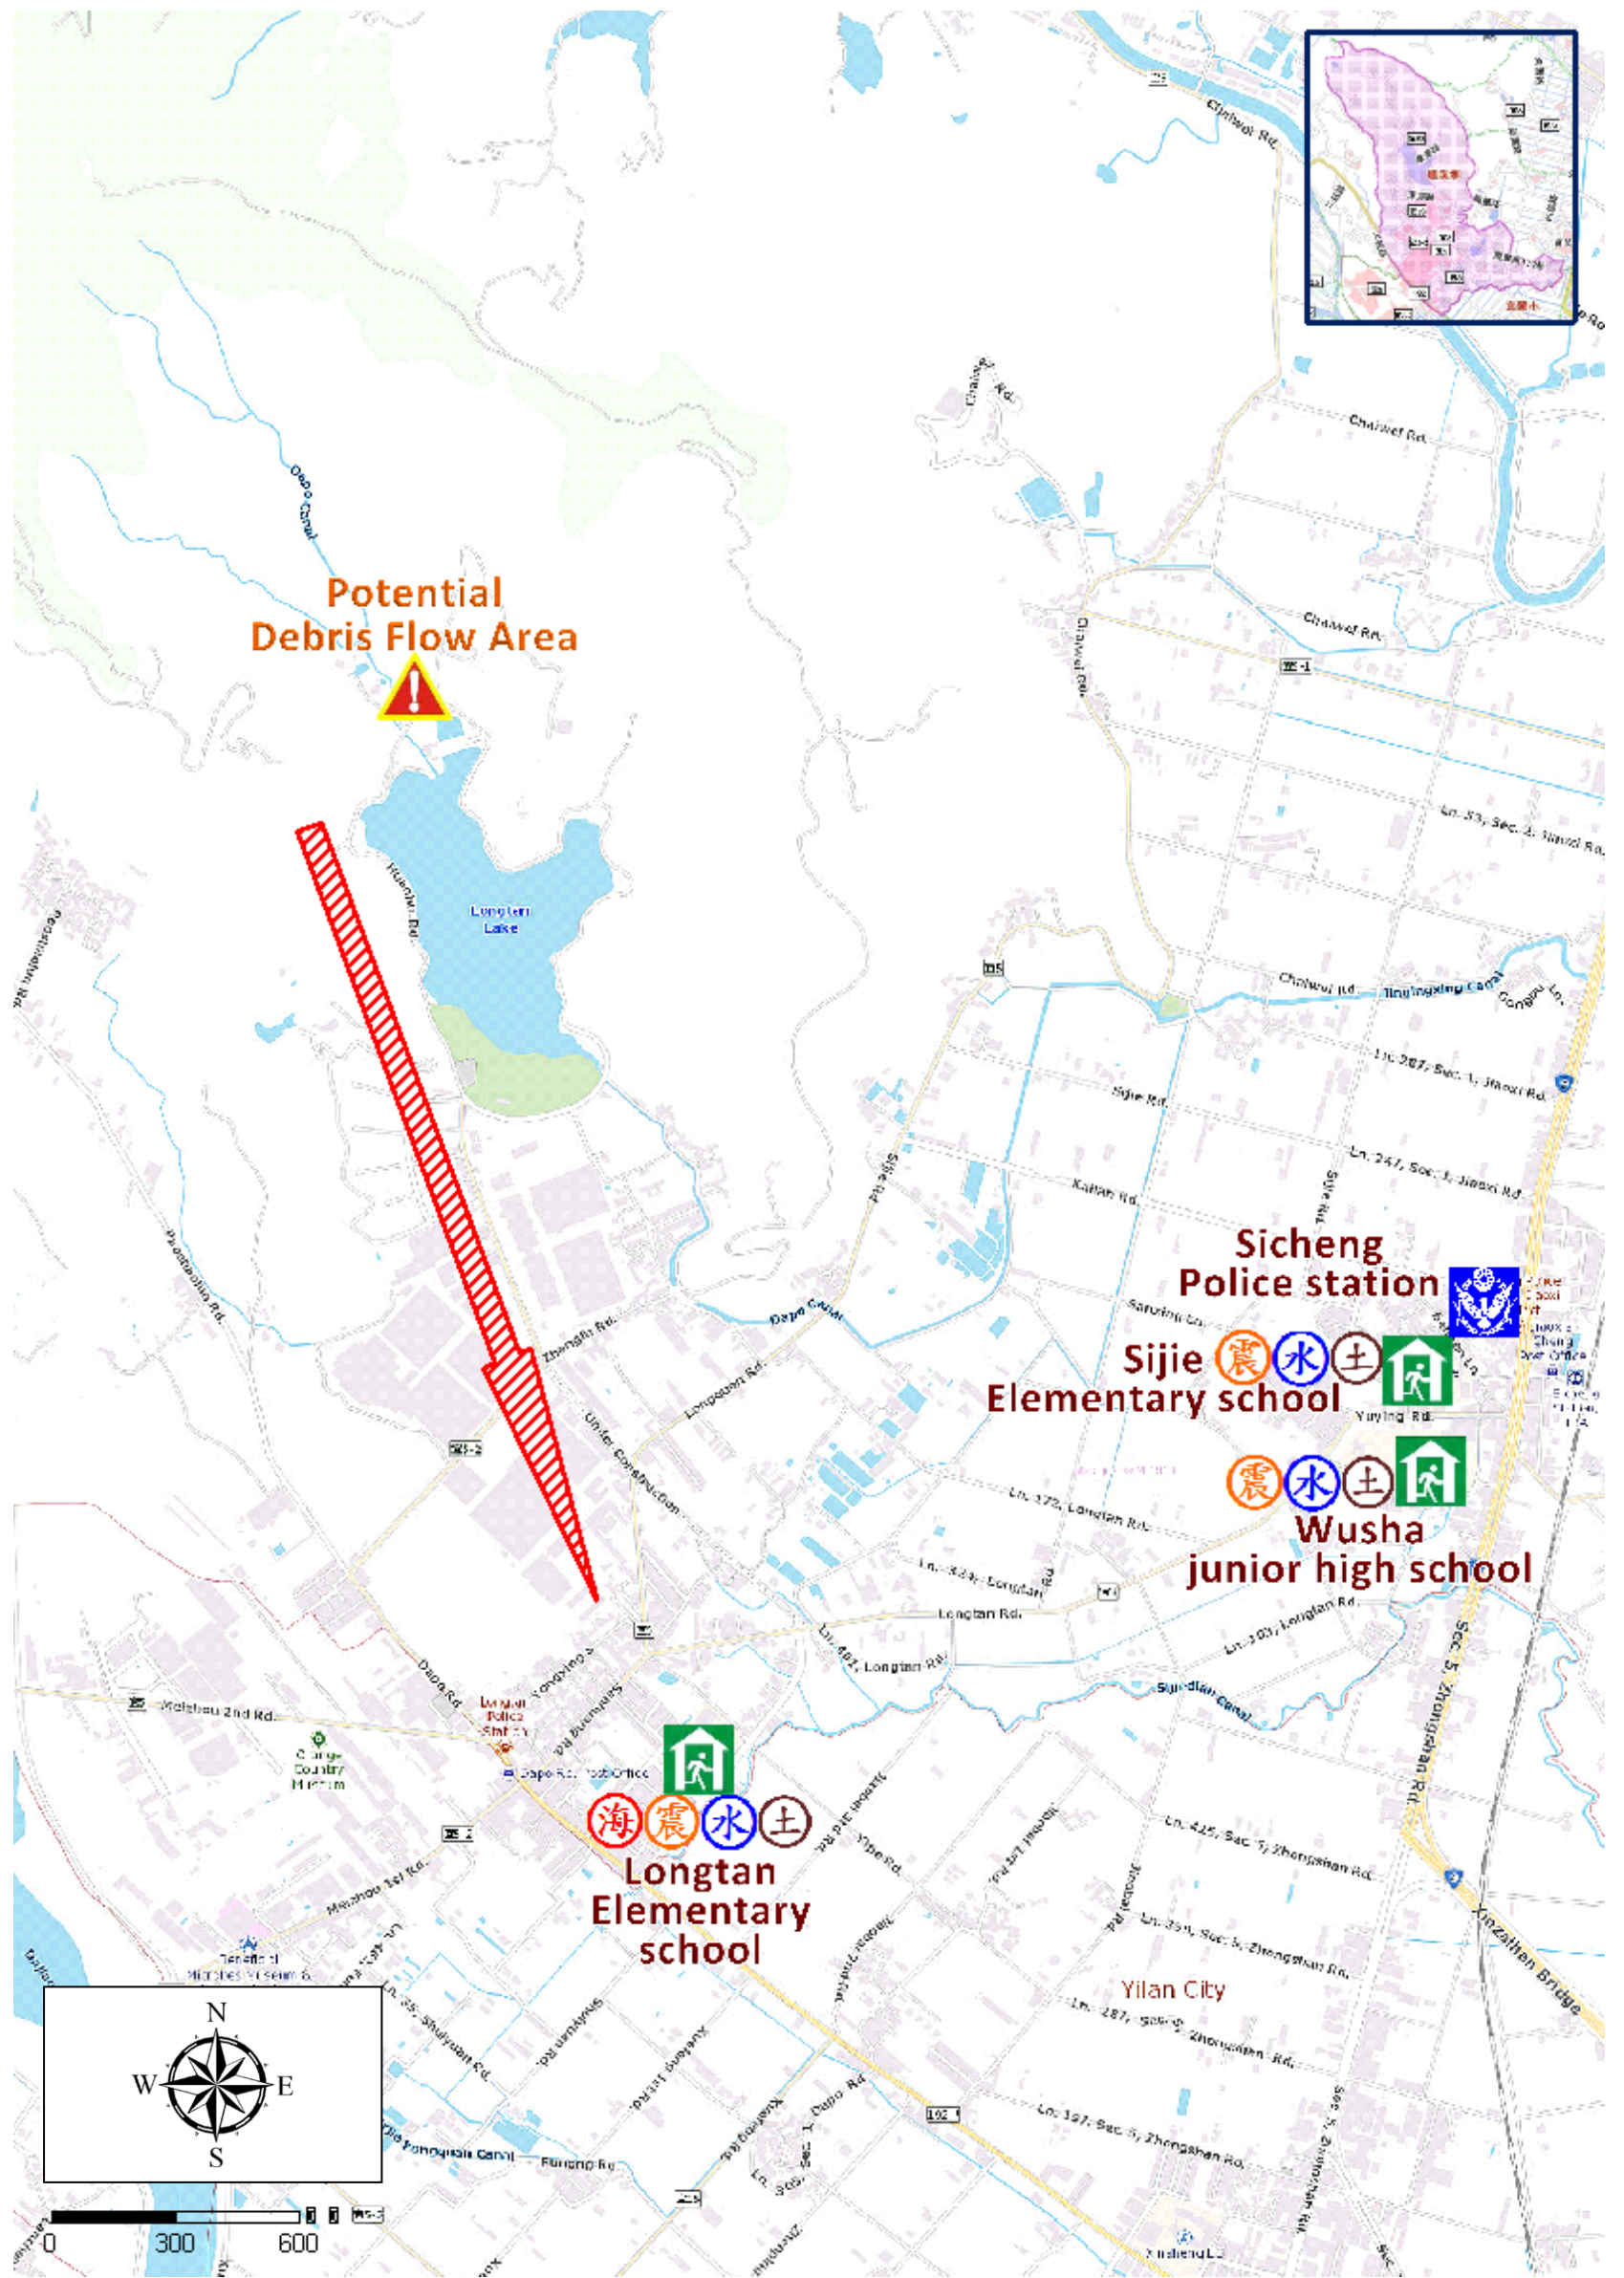

Longtan Village Evacuation Route

No.1000205-016

DPR Info. List
Longtan Vil. Info.
Population: 3,906
Disaster Response Unit
1. Jiaosi Emergency Operation Center Tel: 03-9881311
2. Chief of Village 李志文 LI ZHI WEN Tel:03-9285501 Cell:0956-572883
3. Longtan Police station Tel: 03-9285514
4. Jiaosi Fire Branch Tel: 03-9882903
5. Police 110, FD 119
6. Road Department Tel: 03-9882058

DPR Info.
1. Agency of Rural Development & Soil and Water Conservation, MOA https://www.ardswc.gov.tw/Home/
2. Water Resources Agency, MOEA http://www.wra.gov.tw/
3. Central Weather Administration https://www.cwa.gov.tw/V8/C/
4. Yilan County FD http://fire.e-land.gov.tw/
5. Jiaosi Township Office http://jiaosi.e-land.gov.tw/

Shelters
Longtan Elementary school Area: 920.08square meters Cap.: 195ppl. Addr.: 71, Yulong Rd. Contact: 塗文賢 TU,WEN-XIAN Tel: 03-9284764 # 215

Made by Yilan County Fire Dep.
Jiaosi Township Office
March, 2024

Legends	Disaster relevant		Facility			
	Evac. Direction	Disaster warning sign spot	Indoor Shelter	Disaster category	Fire Branch	Police station