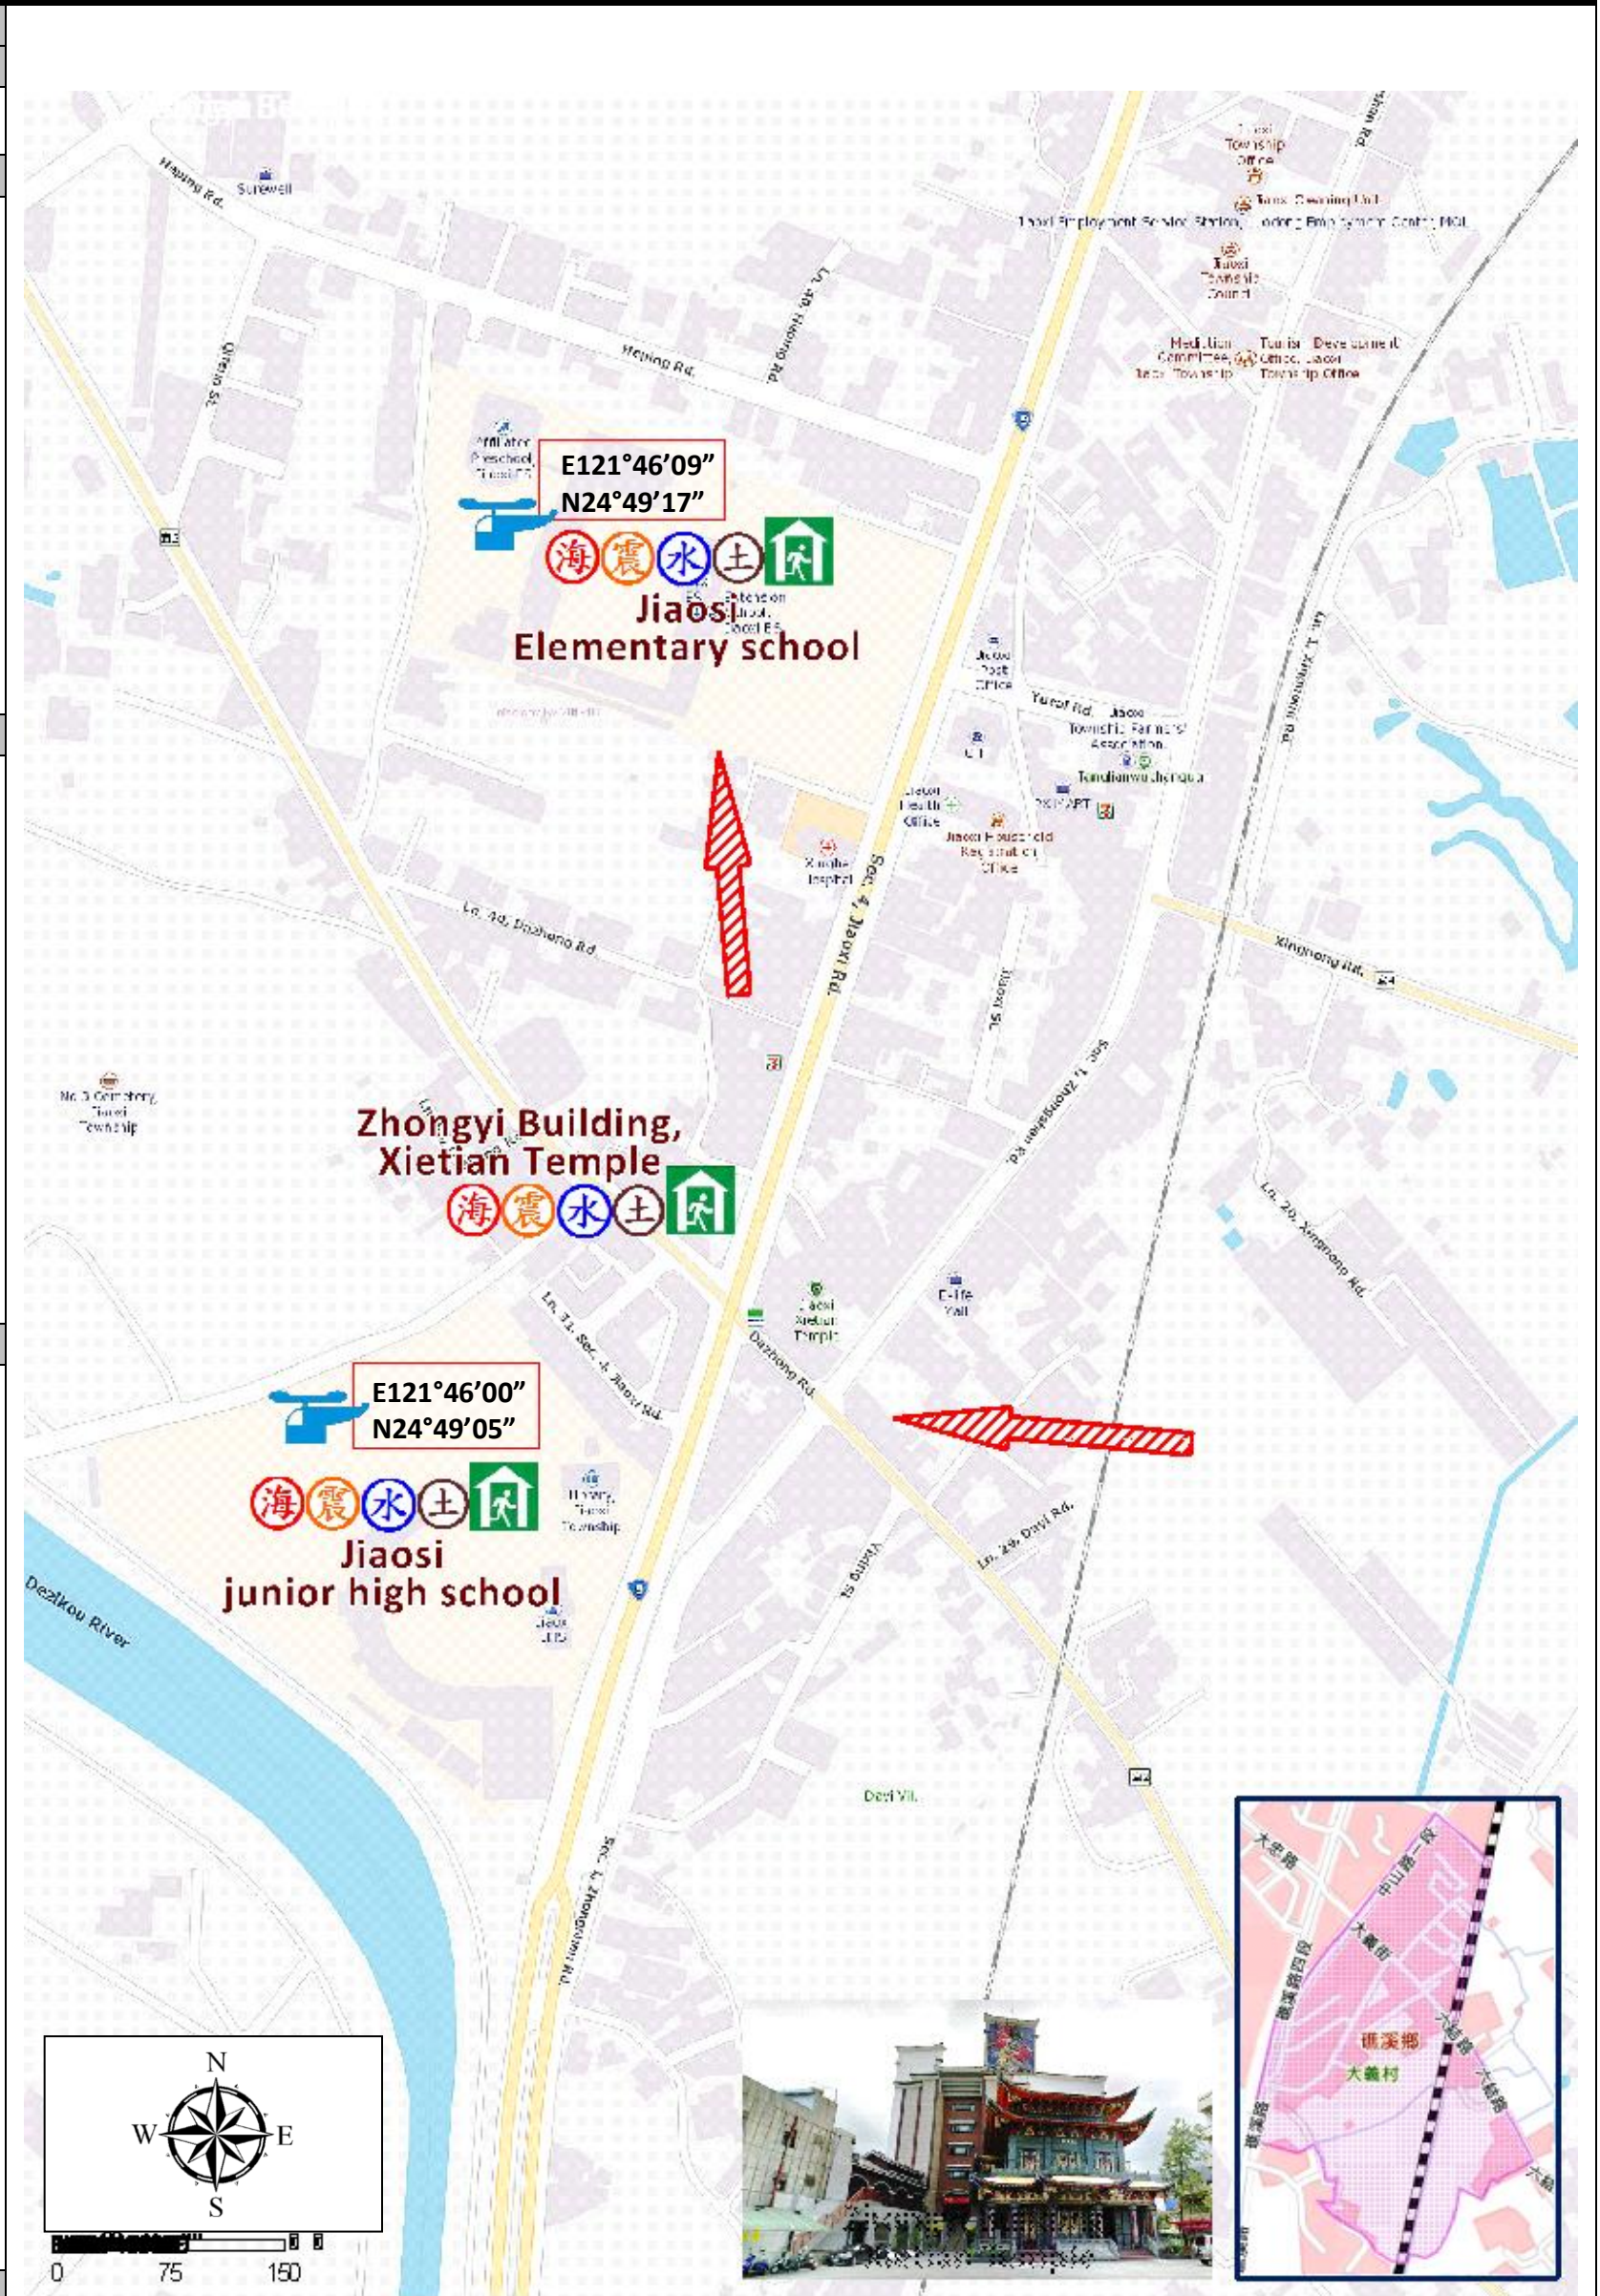

Dayi Village Evacuation Route

No.1000205-005

DPR Info. List
Dayi Vil. Info.
Population: 673
Disaster Response Unit
1. Jiaosi Emergency Operation Center Tel: 03-9881311
2. Chief of Village 林祥傳 LIN XIANG CHUAN Tel: 03-9881971 Cell:0933-023851
3. Jiaosi Police station Tel: 03-9882214
4. Jiaosi Fire Branch Tel: 03-9882903
5. Police 110, FD 119
6. Road Department Tel: 03-9882058

Shelters
Jiaosi Elementary school Area: 1,601square meters Cap.: 339ppl. Addr.:135, Sec.4, Jiaosi Rd. Contact: 江梓瑄 JIANG,ZI-XUAN Tel: 03-9882047#150
Zhongyi Building, Xietian Temple Area: 550square meters Cap.: 218ppl. Addr.: 61, Sec.4, Jiaosi Rd. Contact: 礁溪協天廟 Jiaoxi Xietian Temple Tel: 03-9882621

Made by Yilan County Fire Dep.
Jiaosi Township Office
March, 2024

Legends	Disaster relevant		Facility		
	Evac. Direction	Disaster warning sign spot	Indoor Shelter	Disaster category	Helicopter Landing Zone (WGS84)