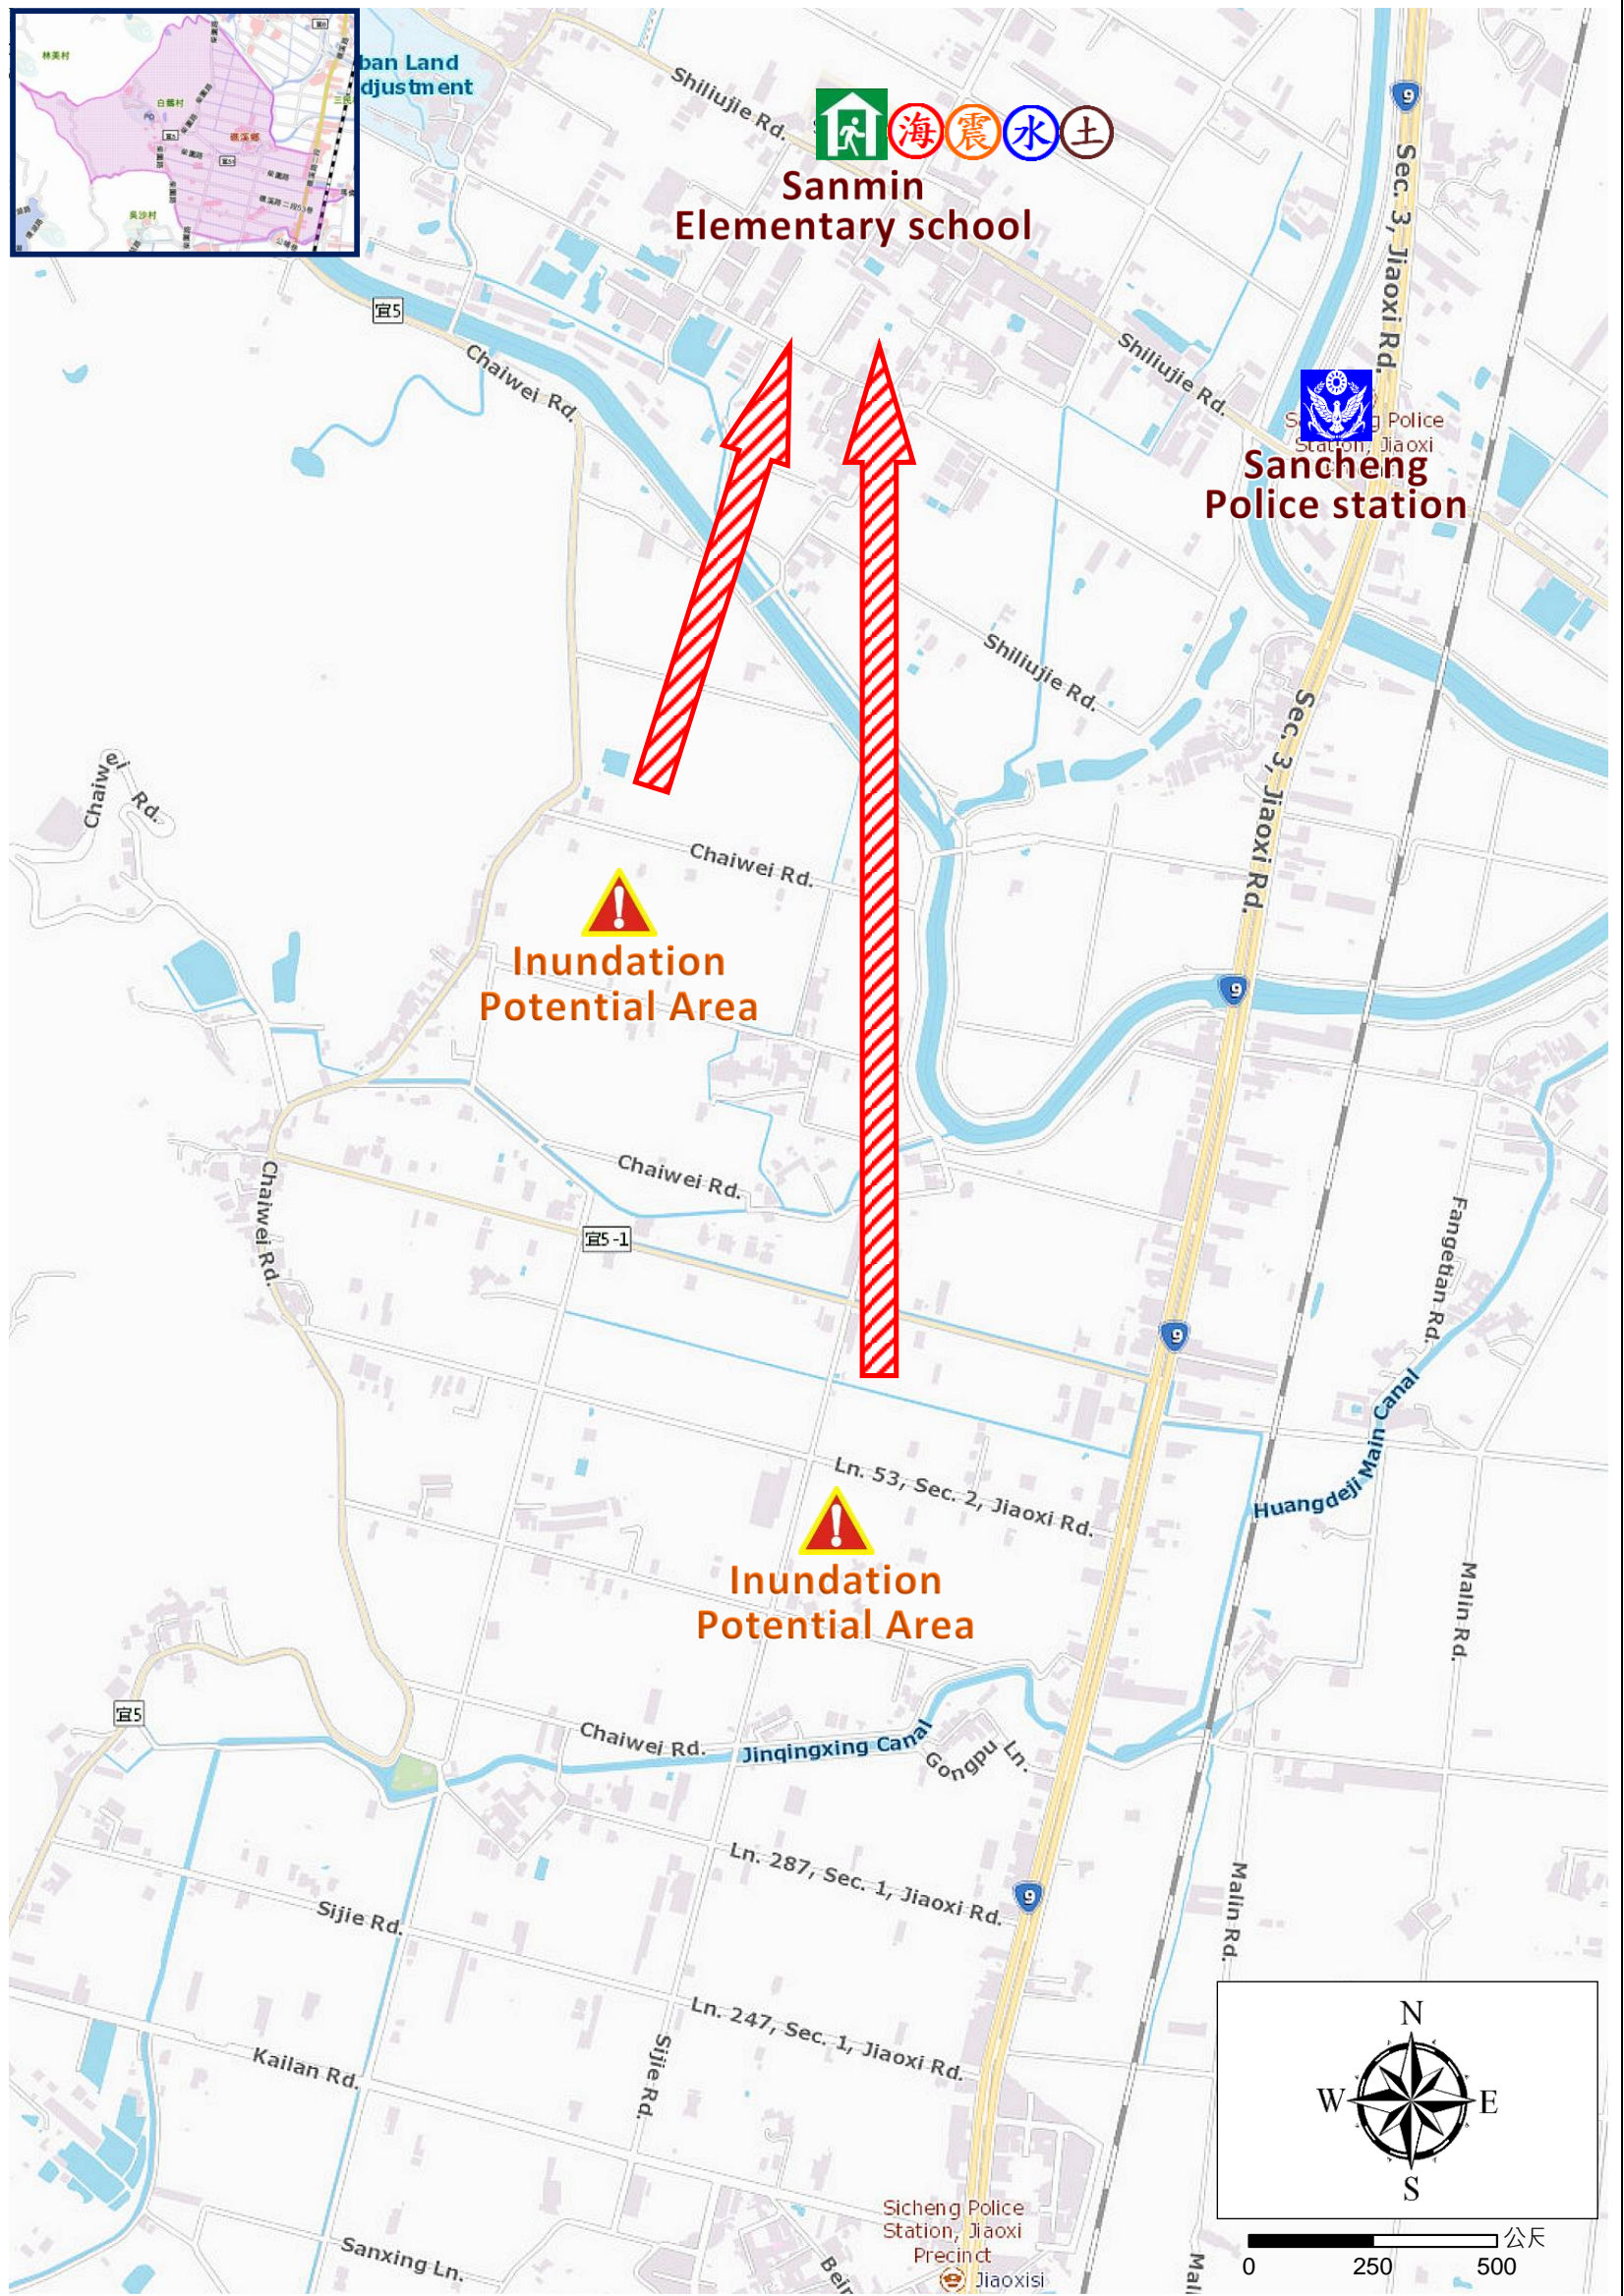

Bai'e Village Evacuation Route

No.1000205-012

DPR Info. List
Bai'e Vil. Info.
Population: 907
Disaster Response Unit
<ol style="list-style-type: none"> Jiaosi Emergency Operation Center Tel: 03-9881311 Chief of Village 江錦崑 JIANG JIN KUN Tel: 03-9284097 Cell:0932-263089 Sancheng Police station Tel: 03-9881961 Jiaosi Fire Branch Tel: 03-9882903 Police 110, FD 119 Road Department Tel: 03-9882058
DPR Info.
<ol style="list-style-type: none"> Agency of Rural Development & Soil and Water Conservation, MOA https://www.ardswc.gov.tw/Home/ Water Resources Agency, MOEA http://www.wra.gov.tw/ Central Weather Administration https://www.cwa.gov.tw/V8/C/ Yilan County FD http://fire.e-land.gov.tw/ Jiaosi Township Office http://jiaosi.e-land.gov.tw/
Shelters
Sanmin Elementary school Area: 851.41square meters Cap.: 180ppl. Addr.: 100, Shiliujie Rd. Contact: 陳綺娟 CHEN,QI-JUAN Tel: 03-9882271#82
Made by Yilan County Fire Dep. Jiaosi Township Office March, 2024

Legends	Disaster relevant		Facility		
	Evac. Direction	Disaster warning sign spot	Indoor Shelter	Disaster category	Police station