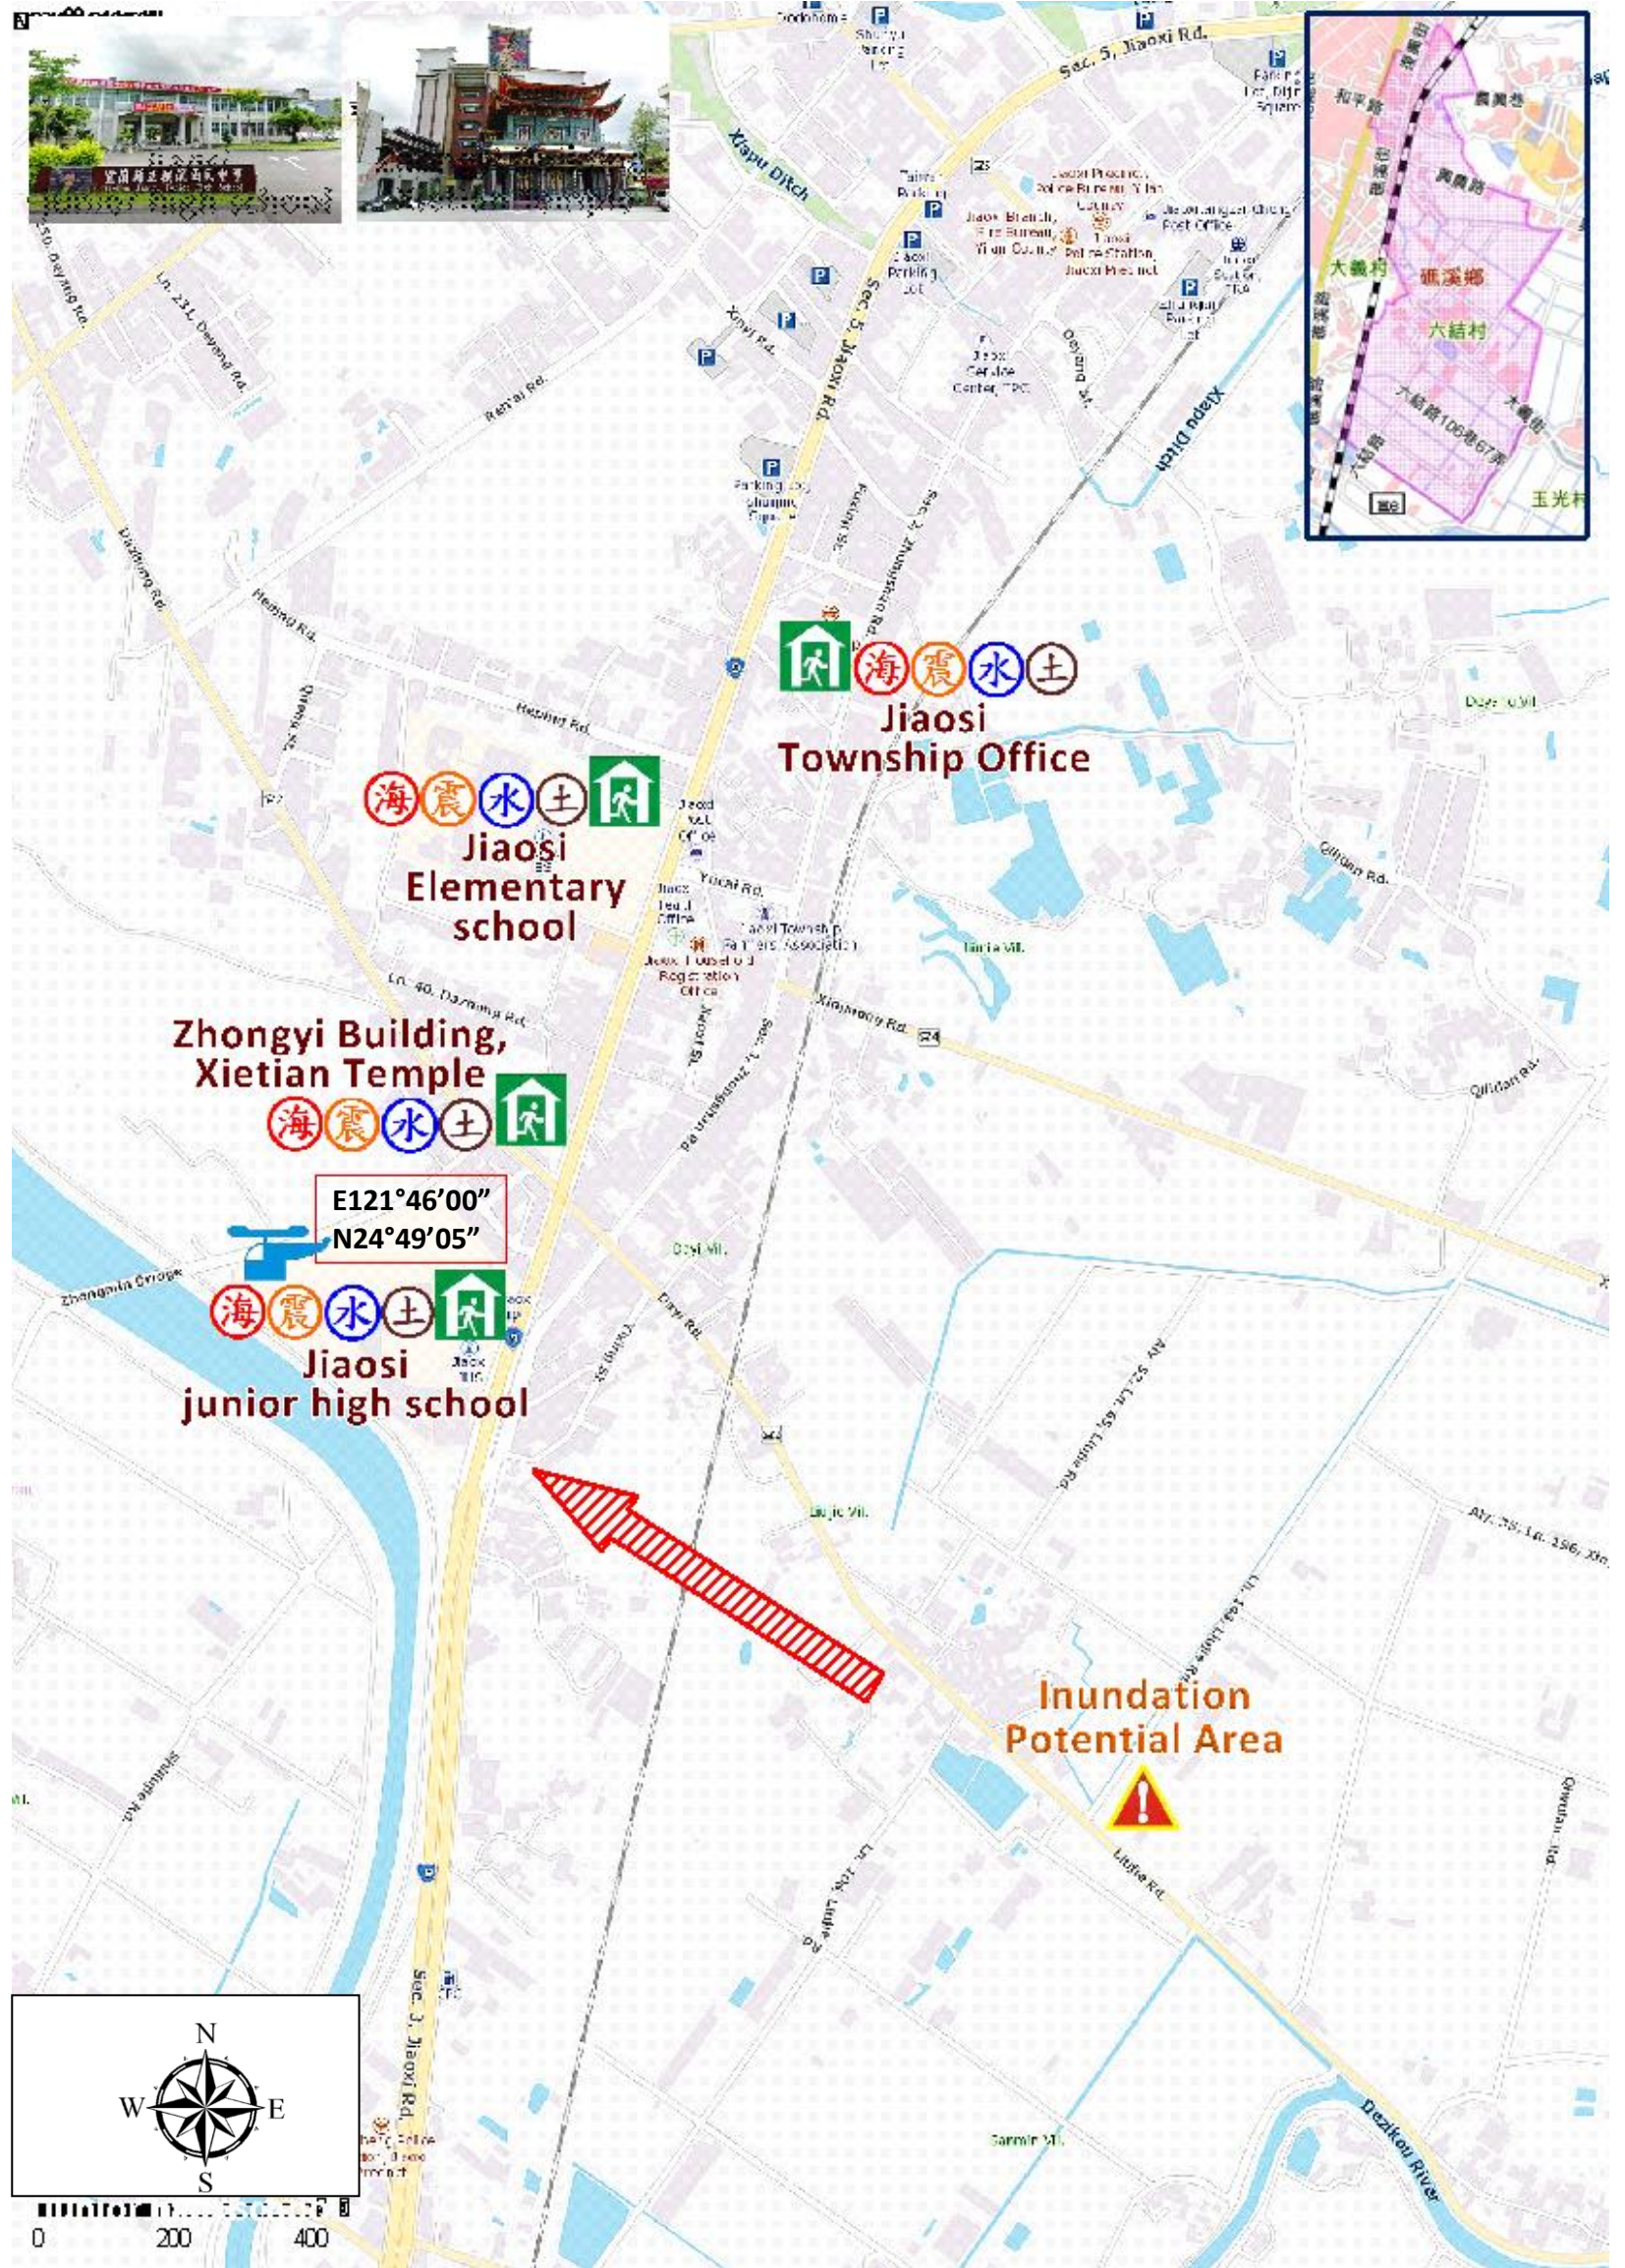

Liujie Village Evacuation Route

No.1000205-006

DPR Info. List
Liujie Vil. Info.

Population: 1,455

Disaster Response Unit

1. Jiaosi Emergency Operation Center Tel: 03-9881311
2. Chief of Village 林信忠 LIN XIN ZHONG Tel: 03-9889139 Cell:0910-023467
3. Jiaosi Police station Tel: 03-9882214
4. Jiaosi Fire Branch Tel: 03-9882903
5. Police 110, FD 119
6. Road Department Tel: 03-9882058

DPR Info.

1. Agency of Rural Development & Soil and Water Conservation, MOA <https://www.ardswc.gov.tw/Home/>
2. Water Resources Agency, MOEA <http://www.wra.gov.tw/>
3. Central Weather Administration <https://www.cwa.gov.tw/V8/C/>
4. Yilan County FD <http://fire.e-land.gov.tw/>
5. Jiaosi Township Office <http://jiaosi.e-land.gov.tw/>

Shelters

Jiaosi junior high school
Area: 2,505square meters
Cap.: 531ppl.
Addr.: 135, Sec.4, Jiaosi Rd.
Contact: 游文玲
YOU,WEN-LING
Tel: 03-9882412#105

Zhongyi Building, Xietian Temple
Area: 550square meters
Cap.: 218ppl.
Addr.: 61, Sec.4, Jiaosi Rd.
Contact: 礁溪協天廟
Jiaoxi Xietian Temple
Tel: 03-9882621

Made by Yilan County Fire Dep.
Jiaosi Township Office
March, 2024

Legends	Disaster relevant	Facility
Evac. Direction	Disaster warning sign spot	Indoor Shelter
		Disaster category
		Helicopter Landing Zone (WGS84)