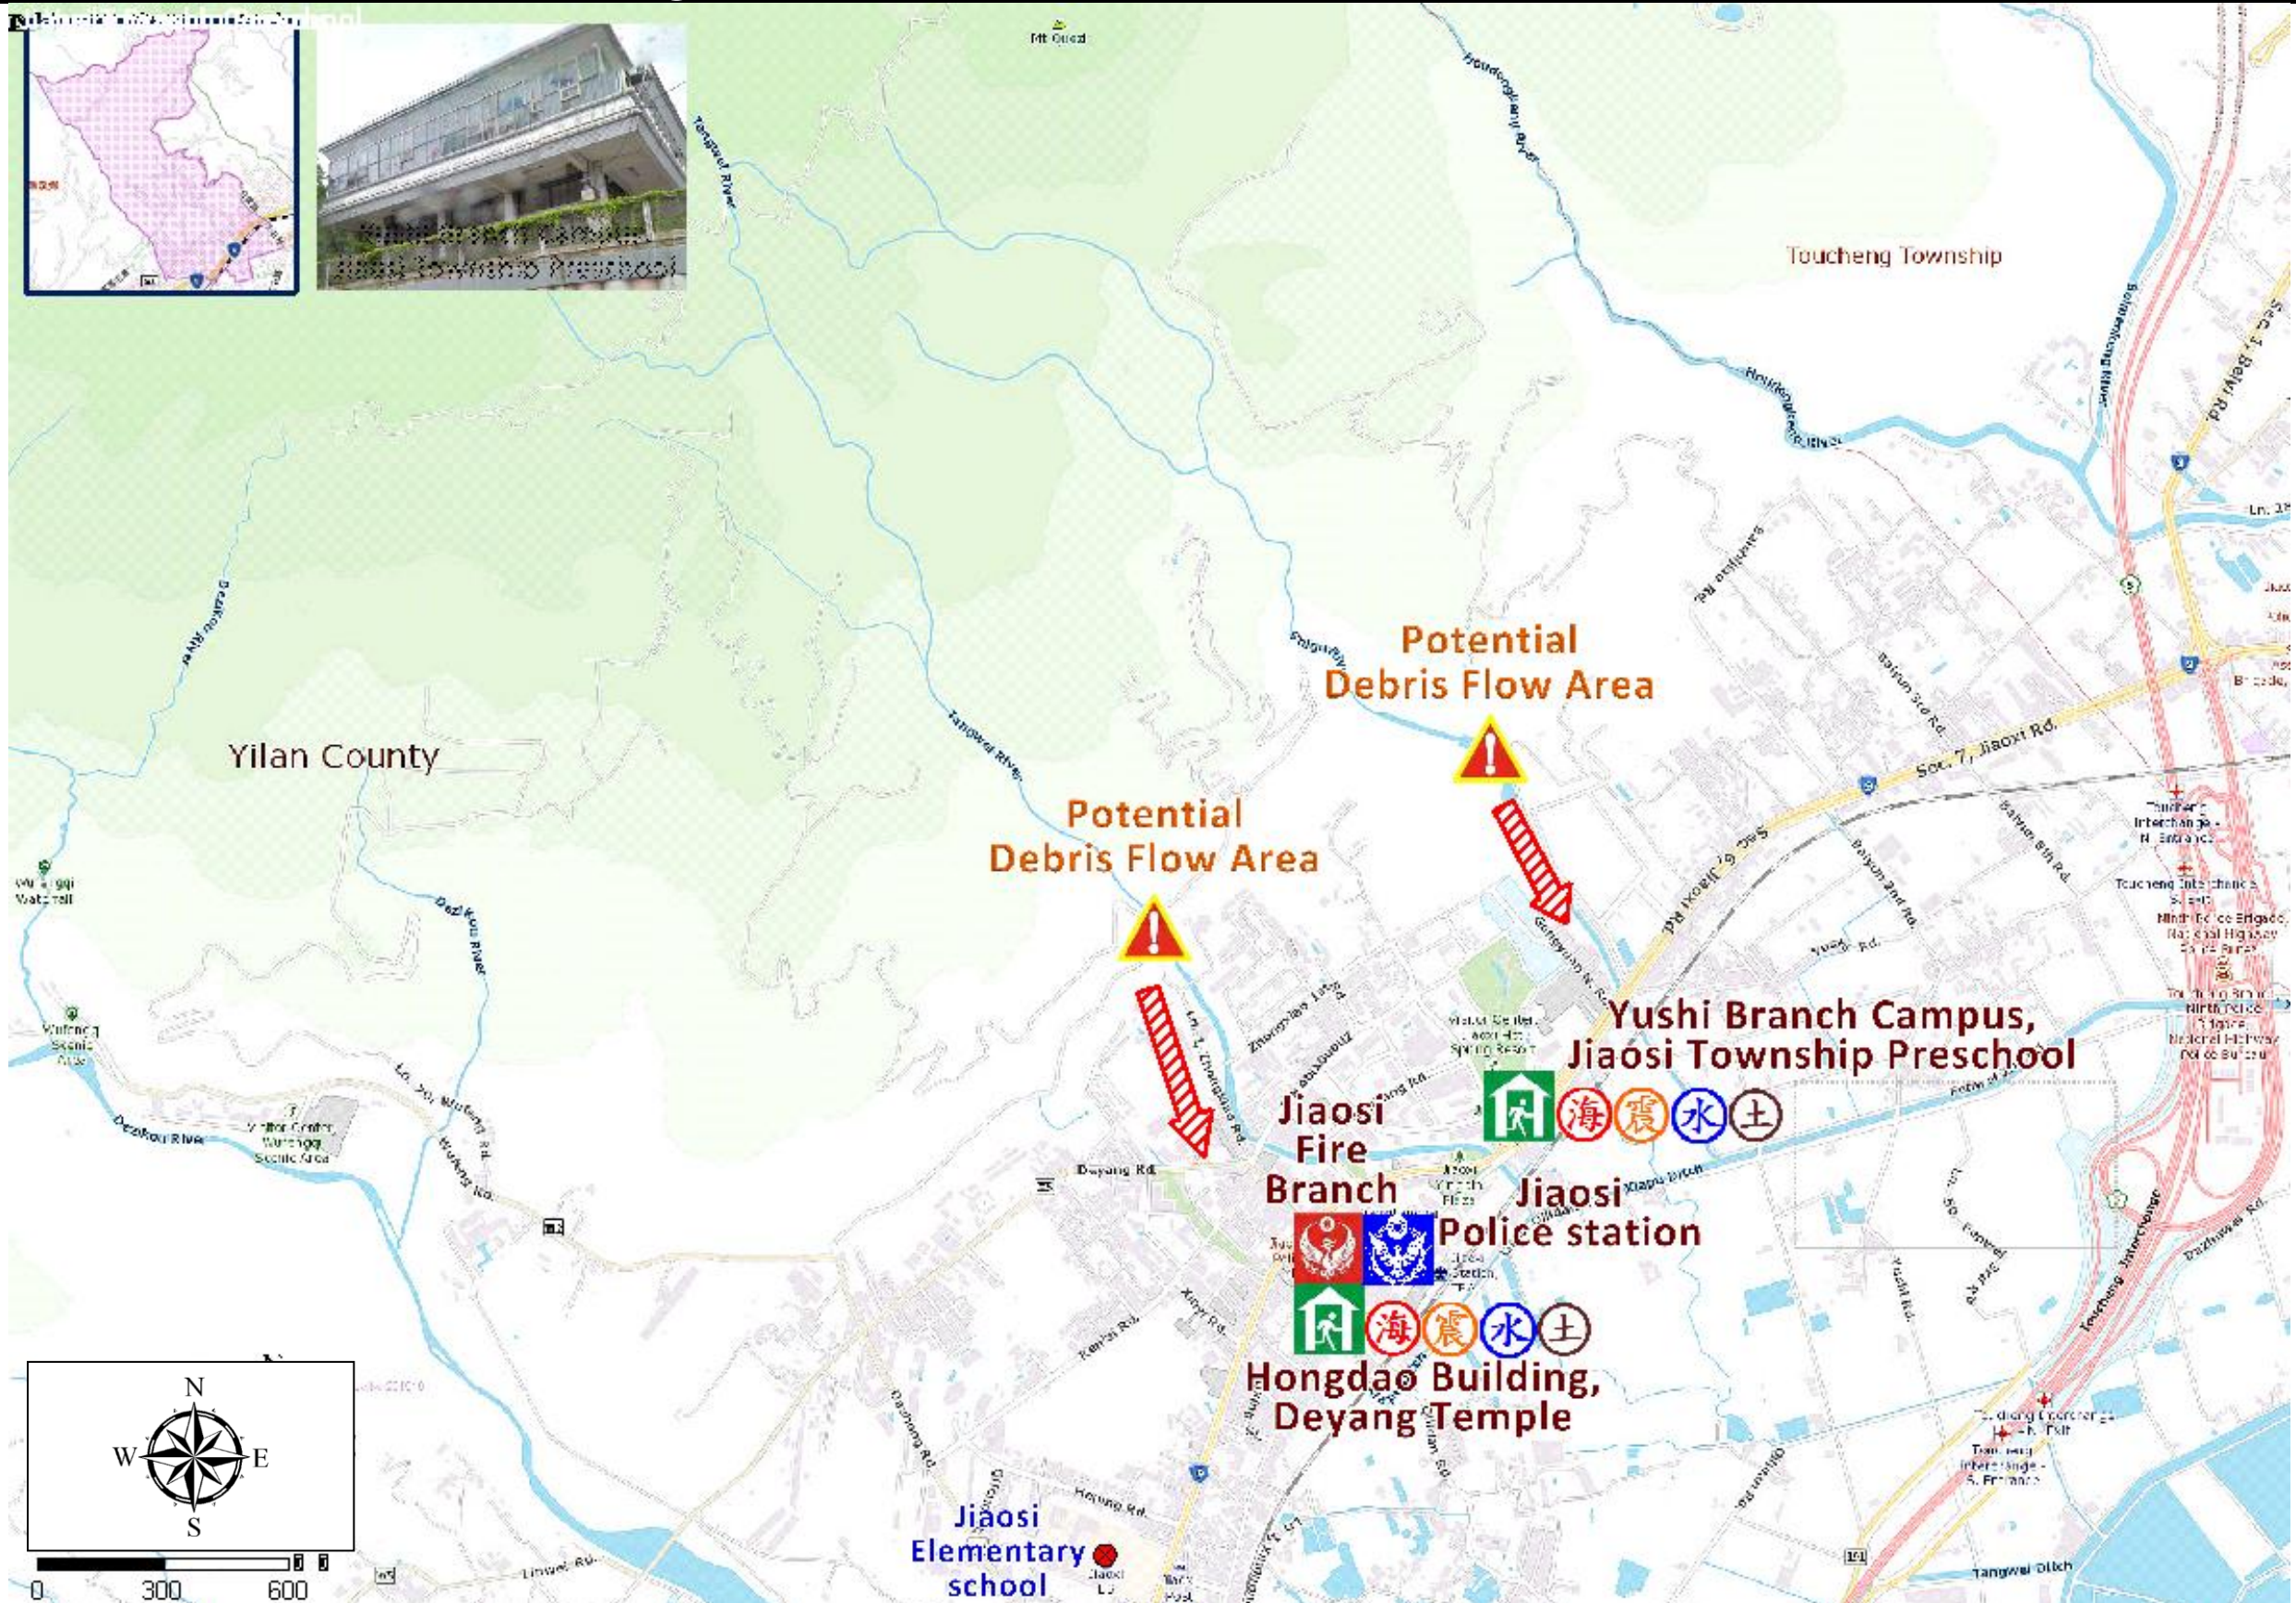

Yushi Village Evacuation Route

No.1000205-002

DPR Info. List
Yushi Vil. Info.
Population: 2,290
Disaster Response Unit
1. Jiaosi Emergency Operation Center Tel: 03-9881311
2. Chief of Village 胡伯欽 HU BO QIN Tel: 03-9881869 Cell: 0912-833036
3. Jiaosi Police station Tel: 03-9882214
4. Jiaosi Fire Branch Tel: 03-9882903
5. Police 110, FD 119
6. Road Department Tel: 03-9882058

Shelters
Hongdao Building, Deyang Temple Area: 550square meters Cap.: 116ppl. Addr.: 133, Sec. 2, Zhongshan Rd. Contact: 林弘堅 LIN,HONG-JIAN Tel: 03-9882248

Legends	Disaster relevant		Facility			
	Evac. Direction	Disaster warning sign spot	Indoor Shelter	Disaster category	Police station	Fire Branch

Made by Yilan County Fire Dep.
Jiaosi Township Office
March, 2024