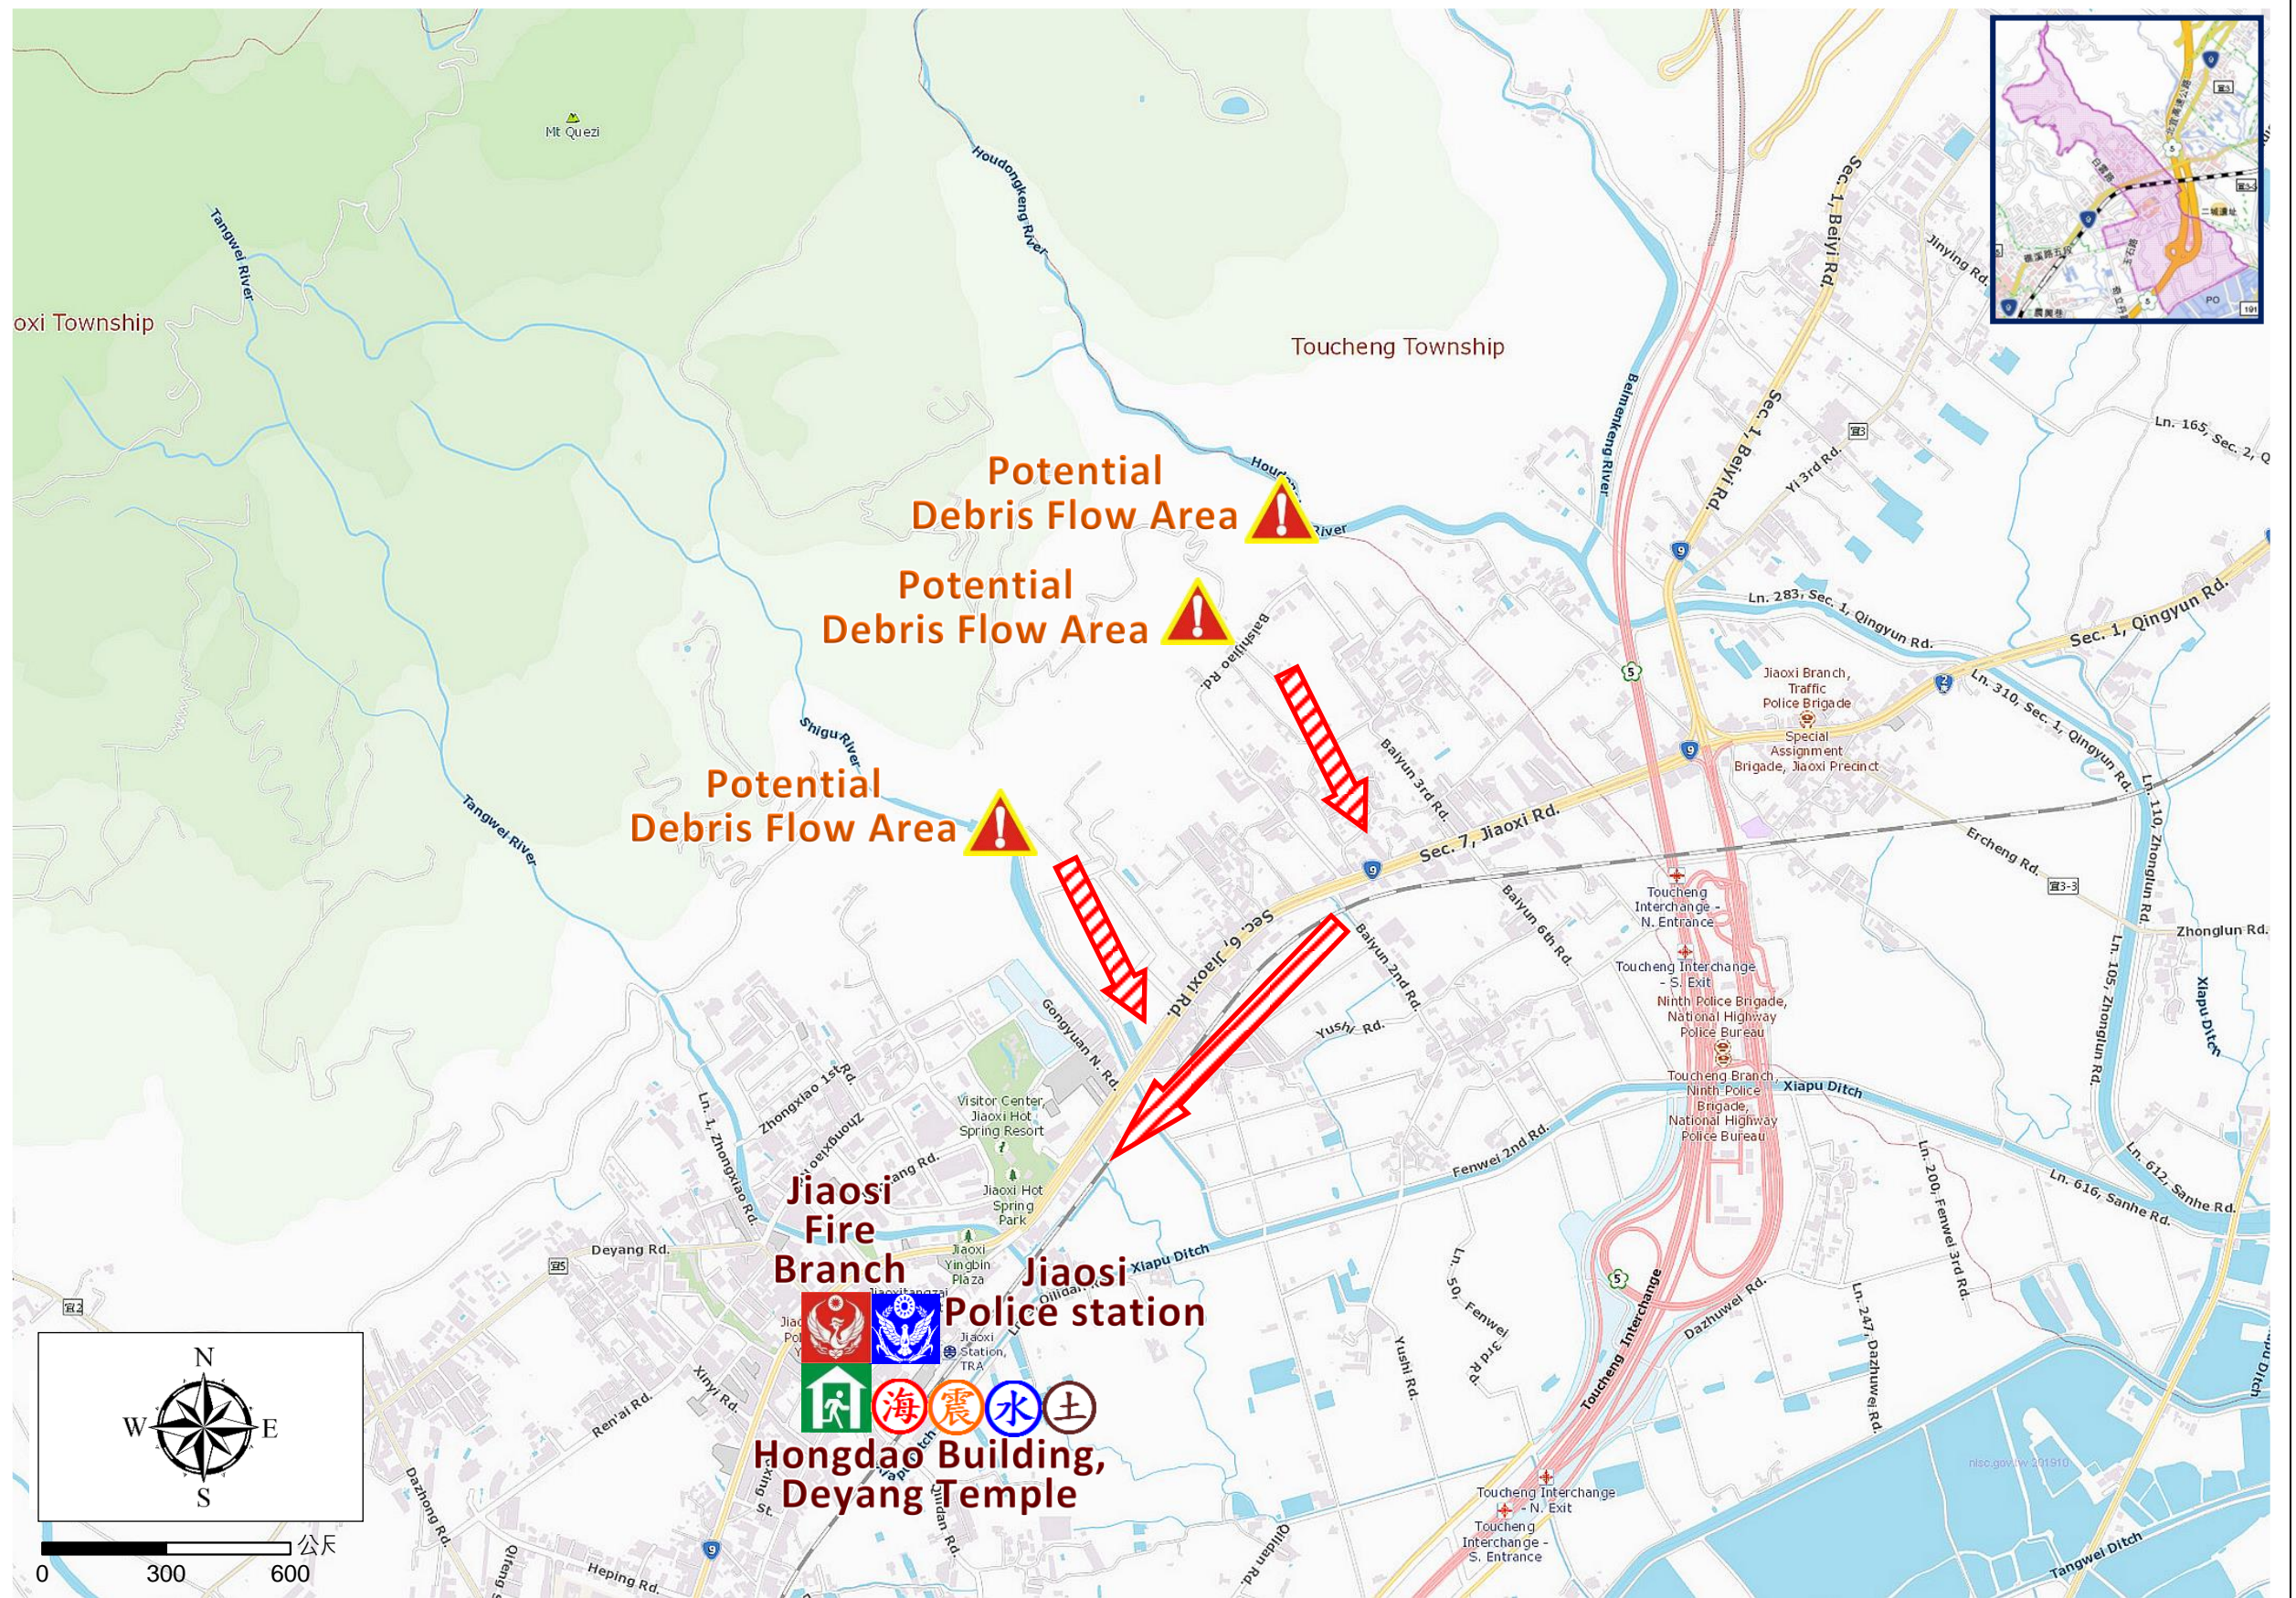

Baiyun Village Evacuation Route

No.1000205-001

DPR Info. List
Baiyun Vil. Info.
Population: 1,800
Disaster Response Unit
1. Jiaosi Emergency Operation Center Tel: 03-9881311
2. Chief of Village 陸天賜 LU TIAN CI Tel: 03-9883416 Cell:0958-260622
3. Jiaosi Police station Tel: 03-9882214
4. Jiaosi Fire Branch Tel: 03-9882903
5. Police 110, FD 119
6. Road Department Tel: 03-9882058

DPR Info.
1. Agency of Rural Development & Soil and Water Conservation, MOA https://www.ardswc.gov.tw/Home/
2. Water Resources Agency, MOEA http://www.wra.gov.tw/
3. Central Weather Administration https://www.cwa.gov.tw/V8/C/
4. Yilan County FD http://fire.e-land.gov.tw/
5. Jiaosi Township Office http://jiaosi.e-land.gov.tw/

Shelters

Hongdao Building, Deyang Temple
Area: 550square meters
Cap.: 116ppl.
Addr.: 133, Sec. 2, Zhongshan Rd.
Contact: 林弘堅
LIN,HONG-JIAN
Tel: 03-9882248

Legends	Disaster relevant		Facility			
	Evac. Direction	Disaster warning sign spot	Indoor Shelter	Disaster category	Police station	Fire Branch