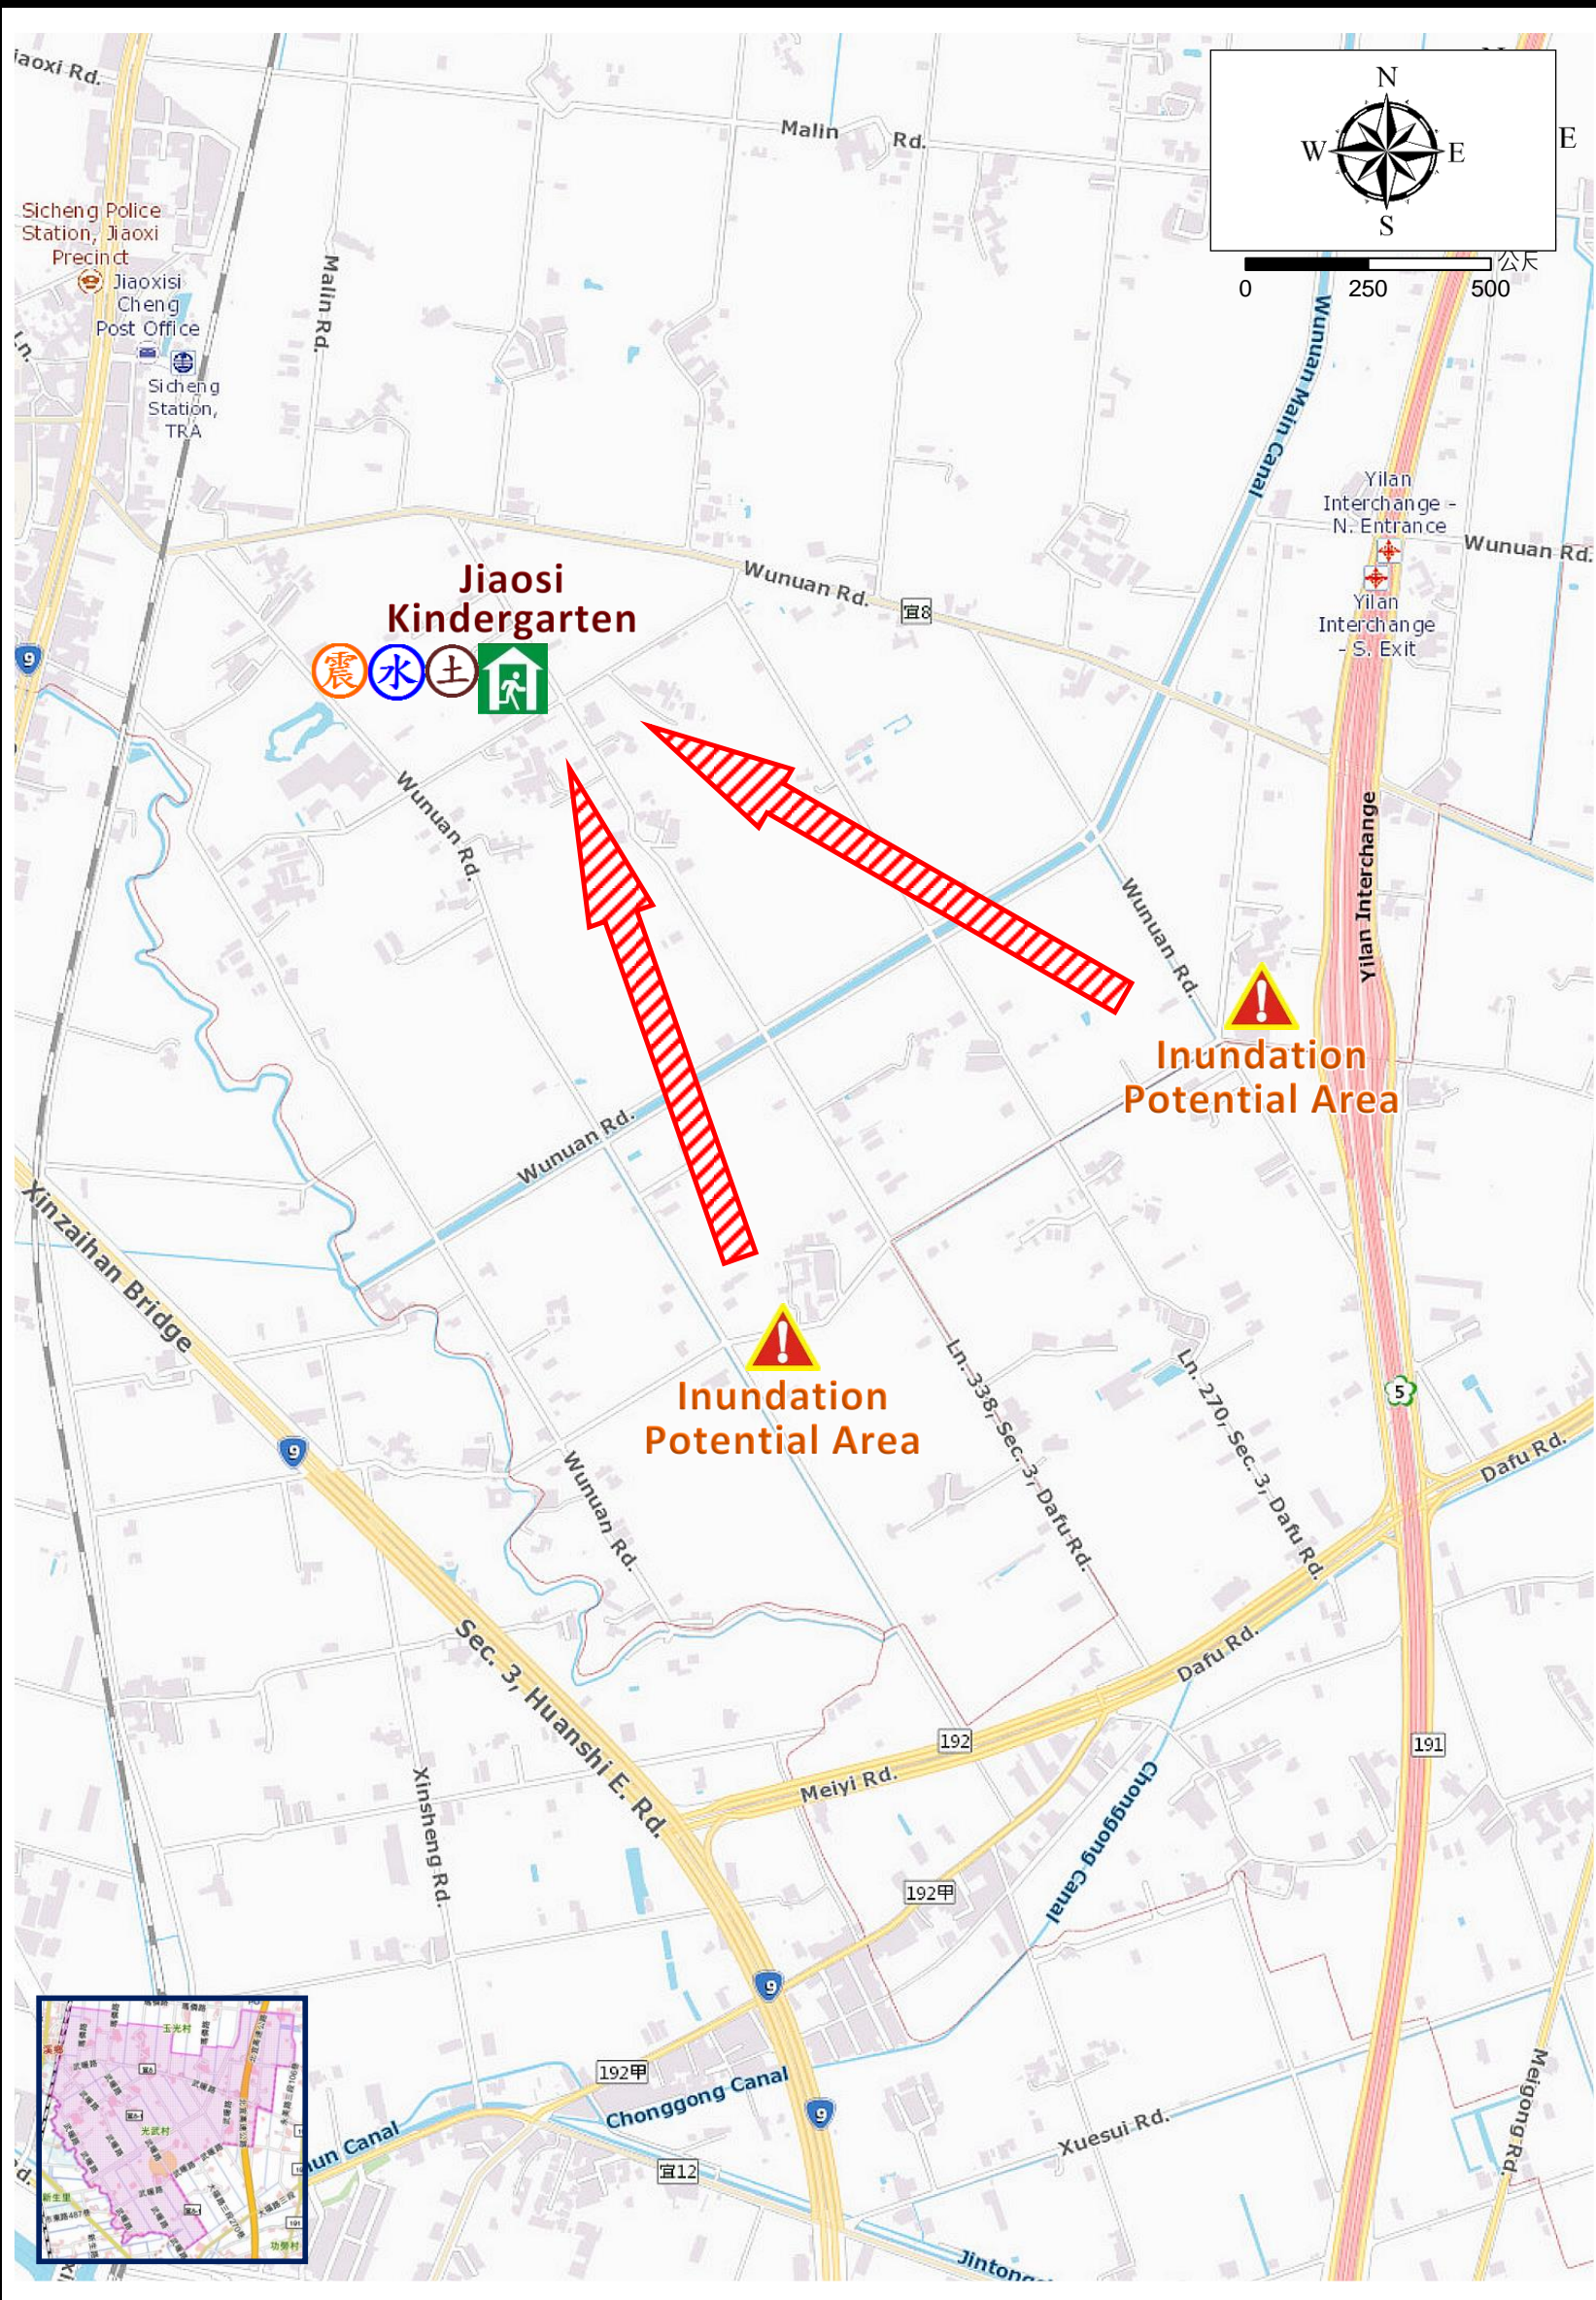

Guanwu Village Evacuation Route

No.1000205-014

DPR Info. List
Guanwu Vil. Info.
Population: 1,630
Disaster Response Unit
1. Jiaosi Emergency Operation Center Tel: 03-9881311
2. Chief of Village 吳秀卿 WU SIOU CING Tel: 03-9303081 Cell: 0911-209155
3. Sicheng Police station Tel: 03-9284072
4. Jiaosi Fire Branch Tel: 03-9882903
5. Police 110, FD 119
6. Road Department Tel: 03-9882058
DPR Info.
1. Agency of Rural Development & Soil and Water Conservation, MOA https://www.ardswc.gov.tw/Home/
2. Water Resources Agency, MOEA http://www.wra.gov.tw/
3. Central Weather Administration https://www.cwa.gov.tw/V8/C/
4. Yilan County FD http://fire.e-land.gov.tw/
5. Jiaosi Township Office http://jiaosi.e-land.gov.tw/
Shelters
Jiaosi Kindergarten Area: 2,113square meters Cap.: 448ppl. Addr.: 10-3, Wunuan Rd. Contact: 李如萍 LI, RU-PING Tel: 03-9304777
Made by Yilan County Fire Dep. Jiaosi Township Office March, 2024

Legends	Disaster relevant		Facility	
	Evac. Direction	Disaster warning sign spot	Indoor Shelter	Disaster category