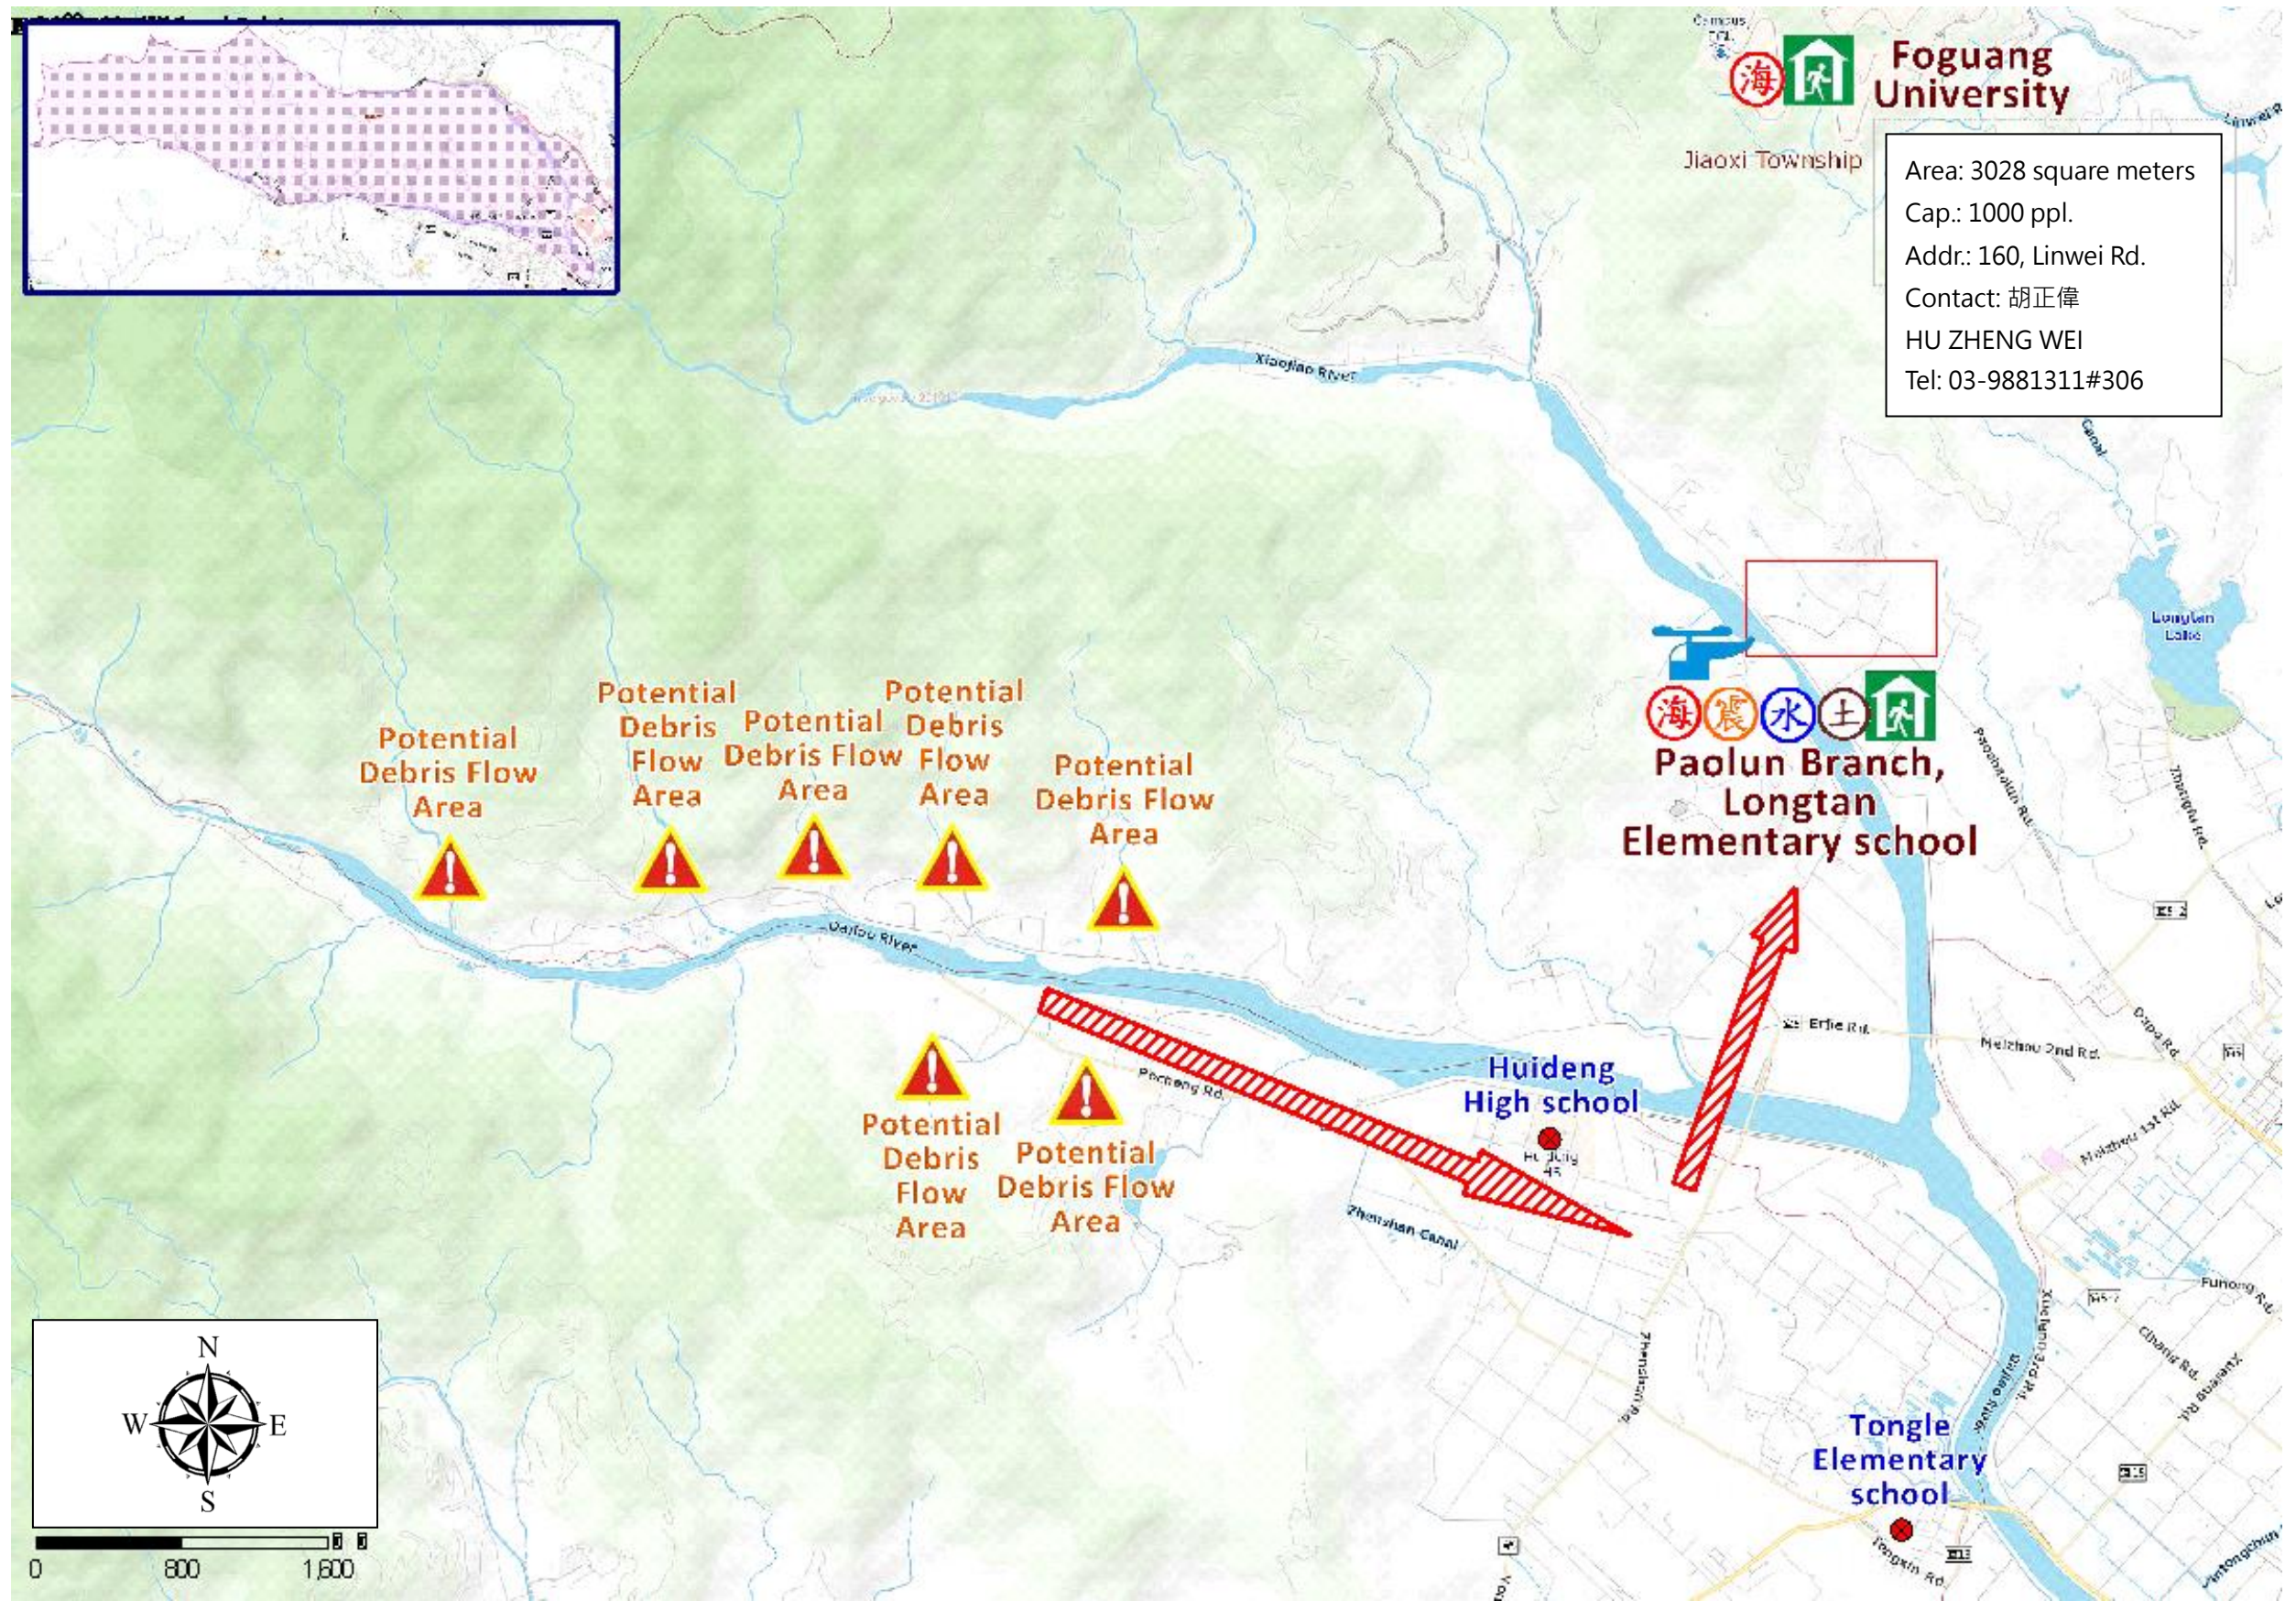

Erjie Village Evacuation Route

No.1000205-018

DPR Info. List
Erjie Vil. Info.
Population: 458
Disaster Response Unit
1. Jiaosi Emergency Operation Center Tel: 03-9881311
2. Chief of Village 李朝福 LI CHAO FU Tel: 03-9283272 Cell: 0933-096366
3. Longtan Police station Tel: 03-9285514
4. Jiaosi Fire Branch Tel: 03-9882903
5. Police 110, FD 119
6. Road Department Tel: 03-9882058

Shelters
Longtan Elementary school Paolun Branch Area: 283square meters Cap.: 60ppl. Addr.: 95-2, Paoshaolun Rd. Contact: 陳穎川 CHEN,YING-CHUAN Tel: 03-9285199

Legends	Disaster relevant		Facility		
	Evac. Direction	Disaster warning sign spot	Indoor Shelter	Disaster category	Helicopter Landing Zone (WGS84)