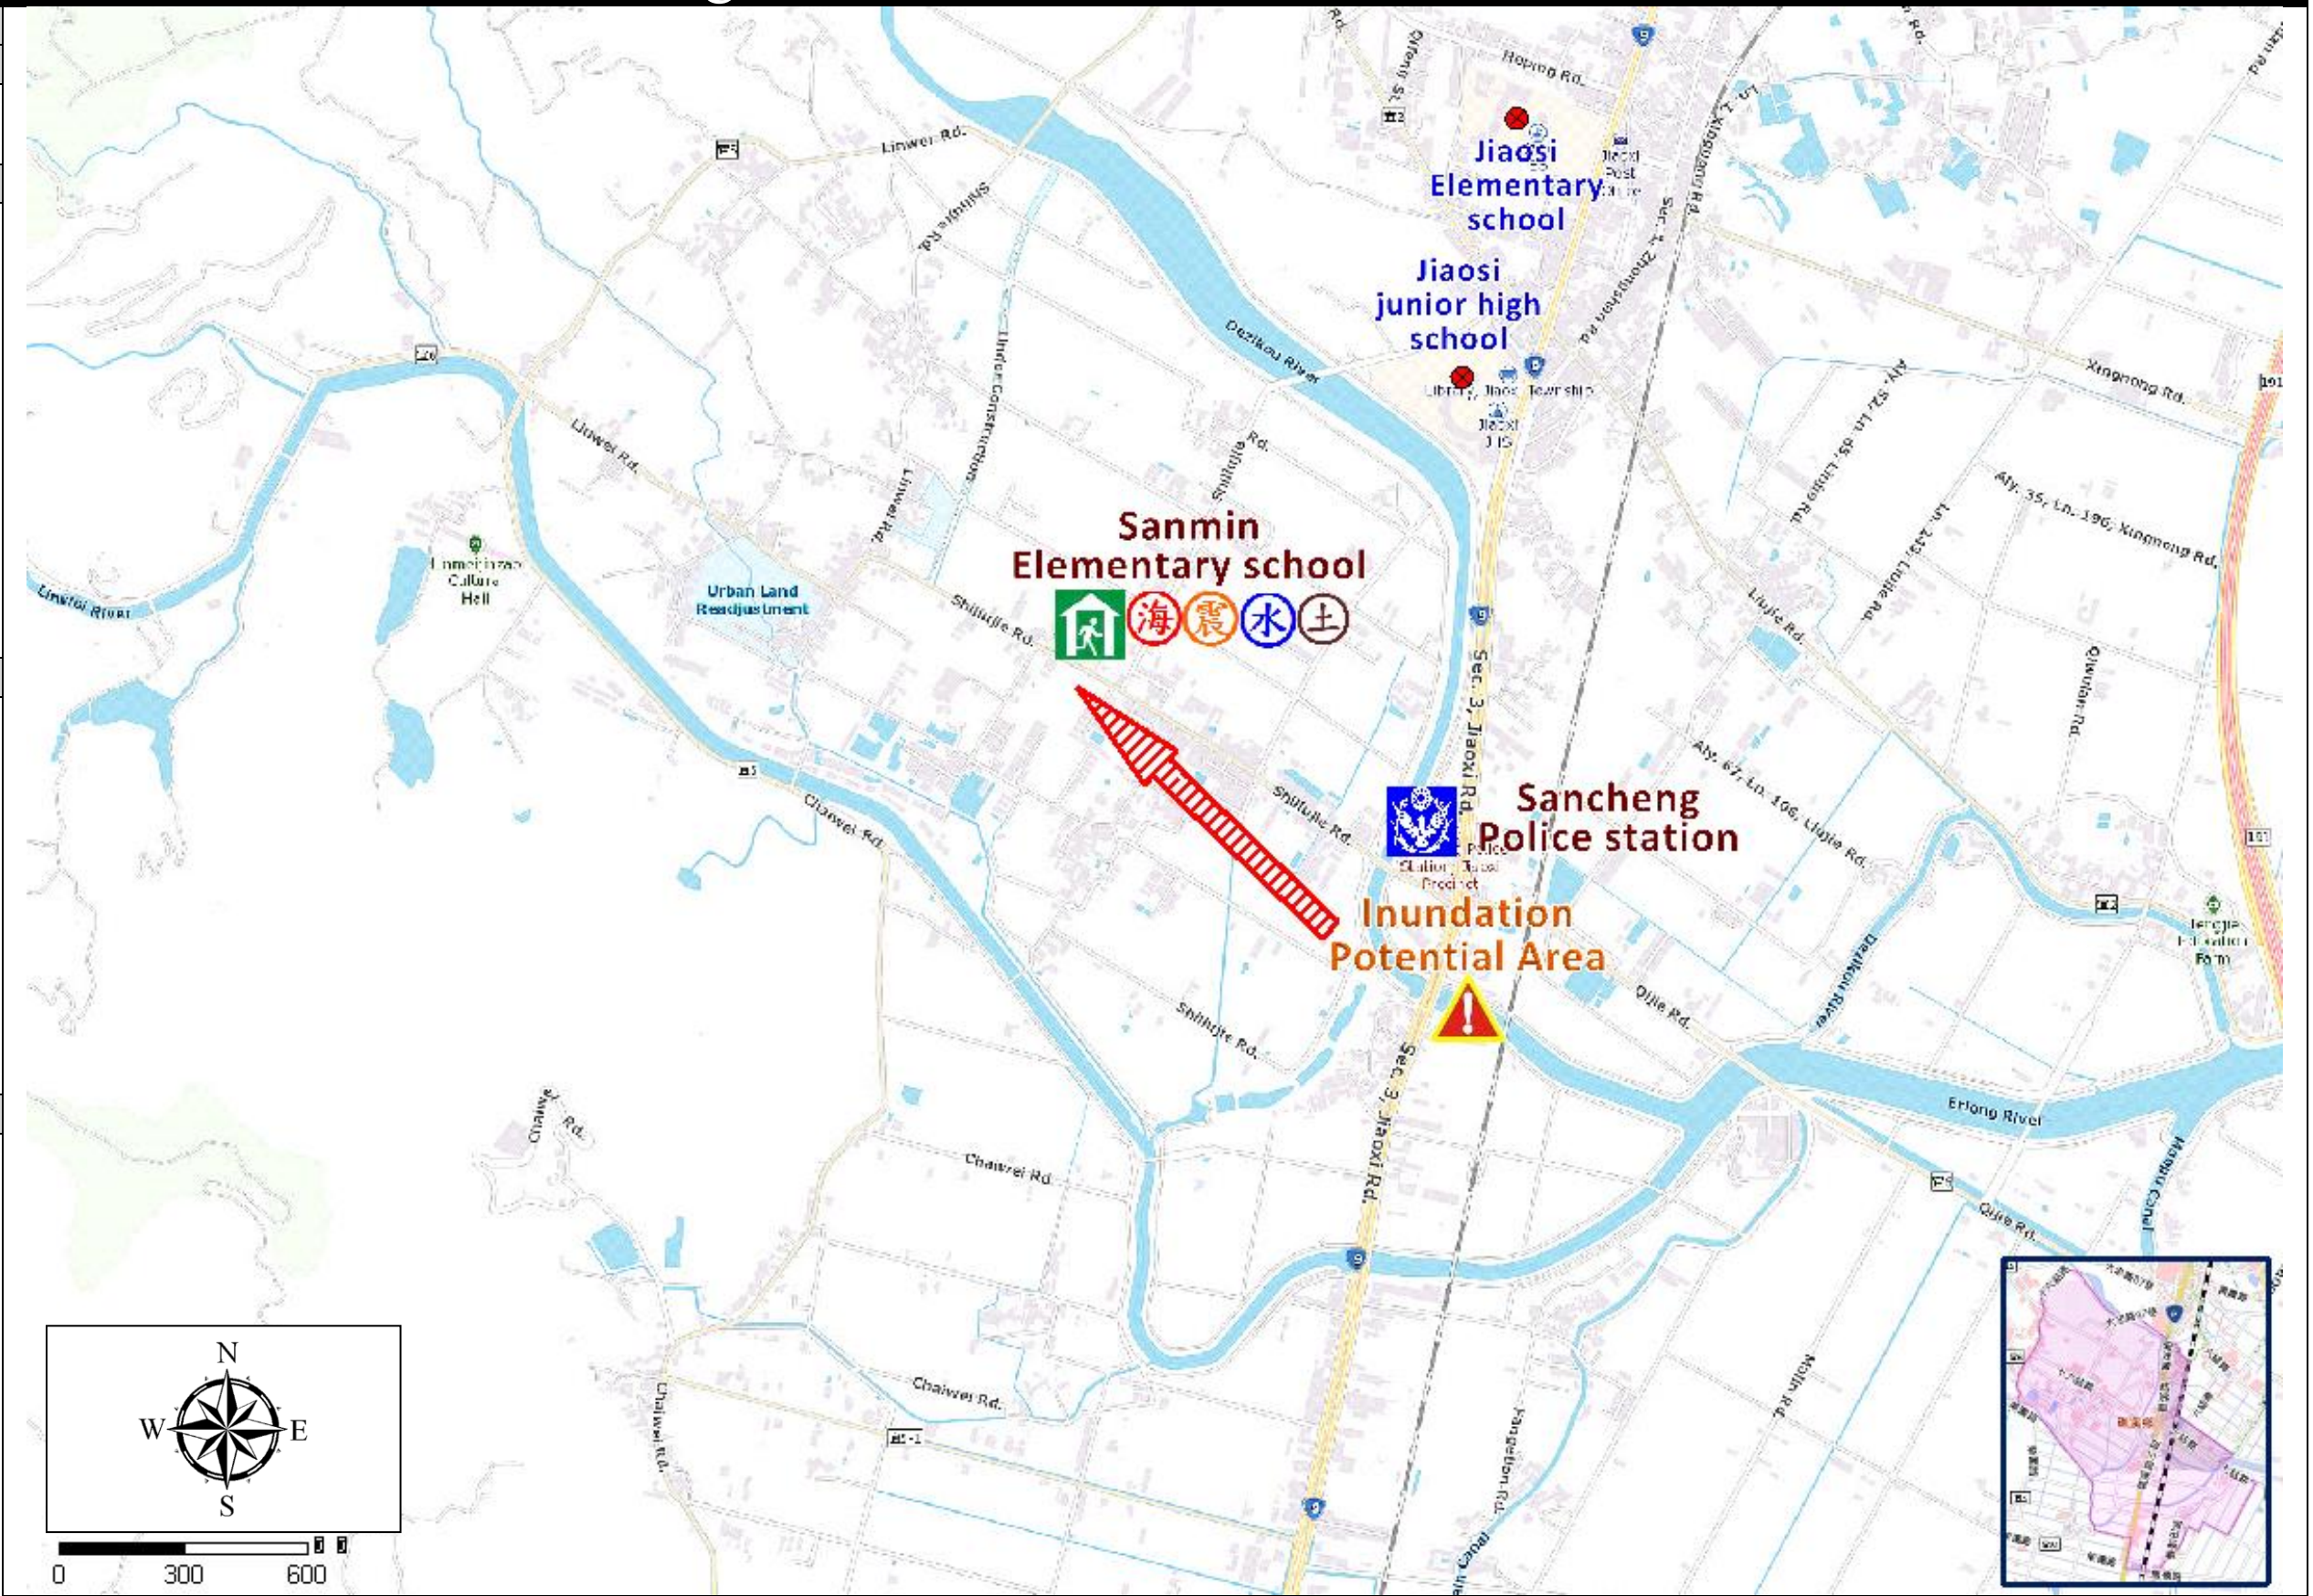

Sanmin Village Evacuation Route

No.1000205-010

DPR Info. List
Sanmin Vil. Info.
Population: 2,746
Disaster Response Unit
1. Jiaosi Emergency Operation Center Tel: 03-9881311
2. Chief of Village 賴阿華 LAI A HUA Tel: 03-9885853 Cell: 0918-660922
3. Sancheng Police station Tel: 03-9881961
4. Jiaosi Fire Branch Tel: 03-9882903
5. Police 110, FD 119
6. Road Department Tel: 03-9982058

Shelters
Sanmin Elementary school Area: 851.41square meters Cap.: 180ppl. Addr.: 100, Shiliujie Rd. Contact: 陳綺娟 CHEN,QI-JUAN Tel: 03-9882271#82

Made by Yilan County Fire Dep.
Jiaosi Township Office
March, 2024

Legends	Disaster relevant		Facility	
	Evac. Direction	Disaster warning sign spot	Indoor Shelter	Disaster category
				Police station