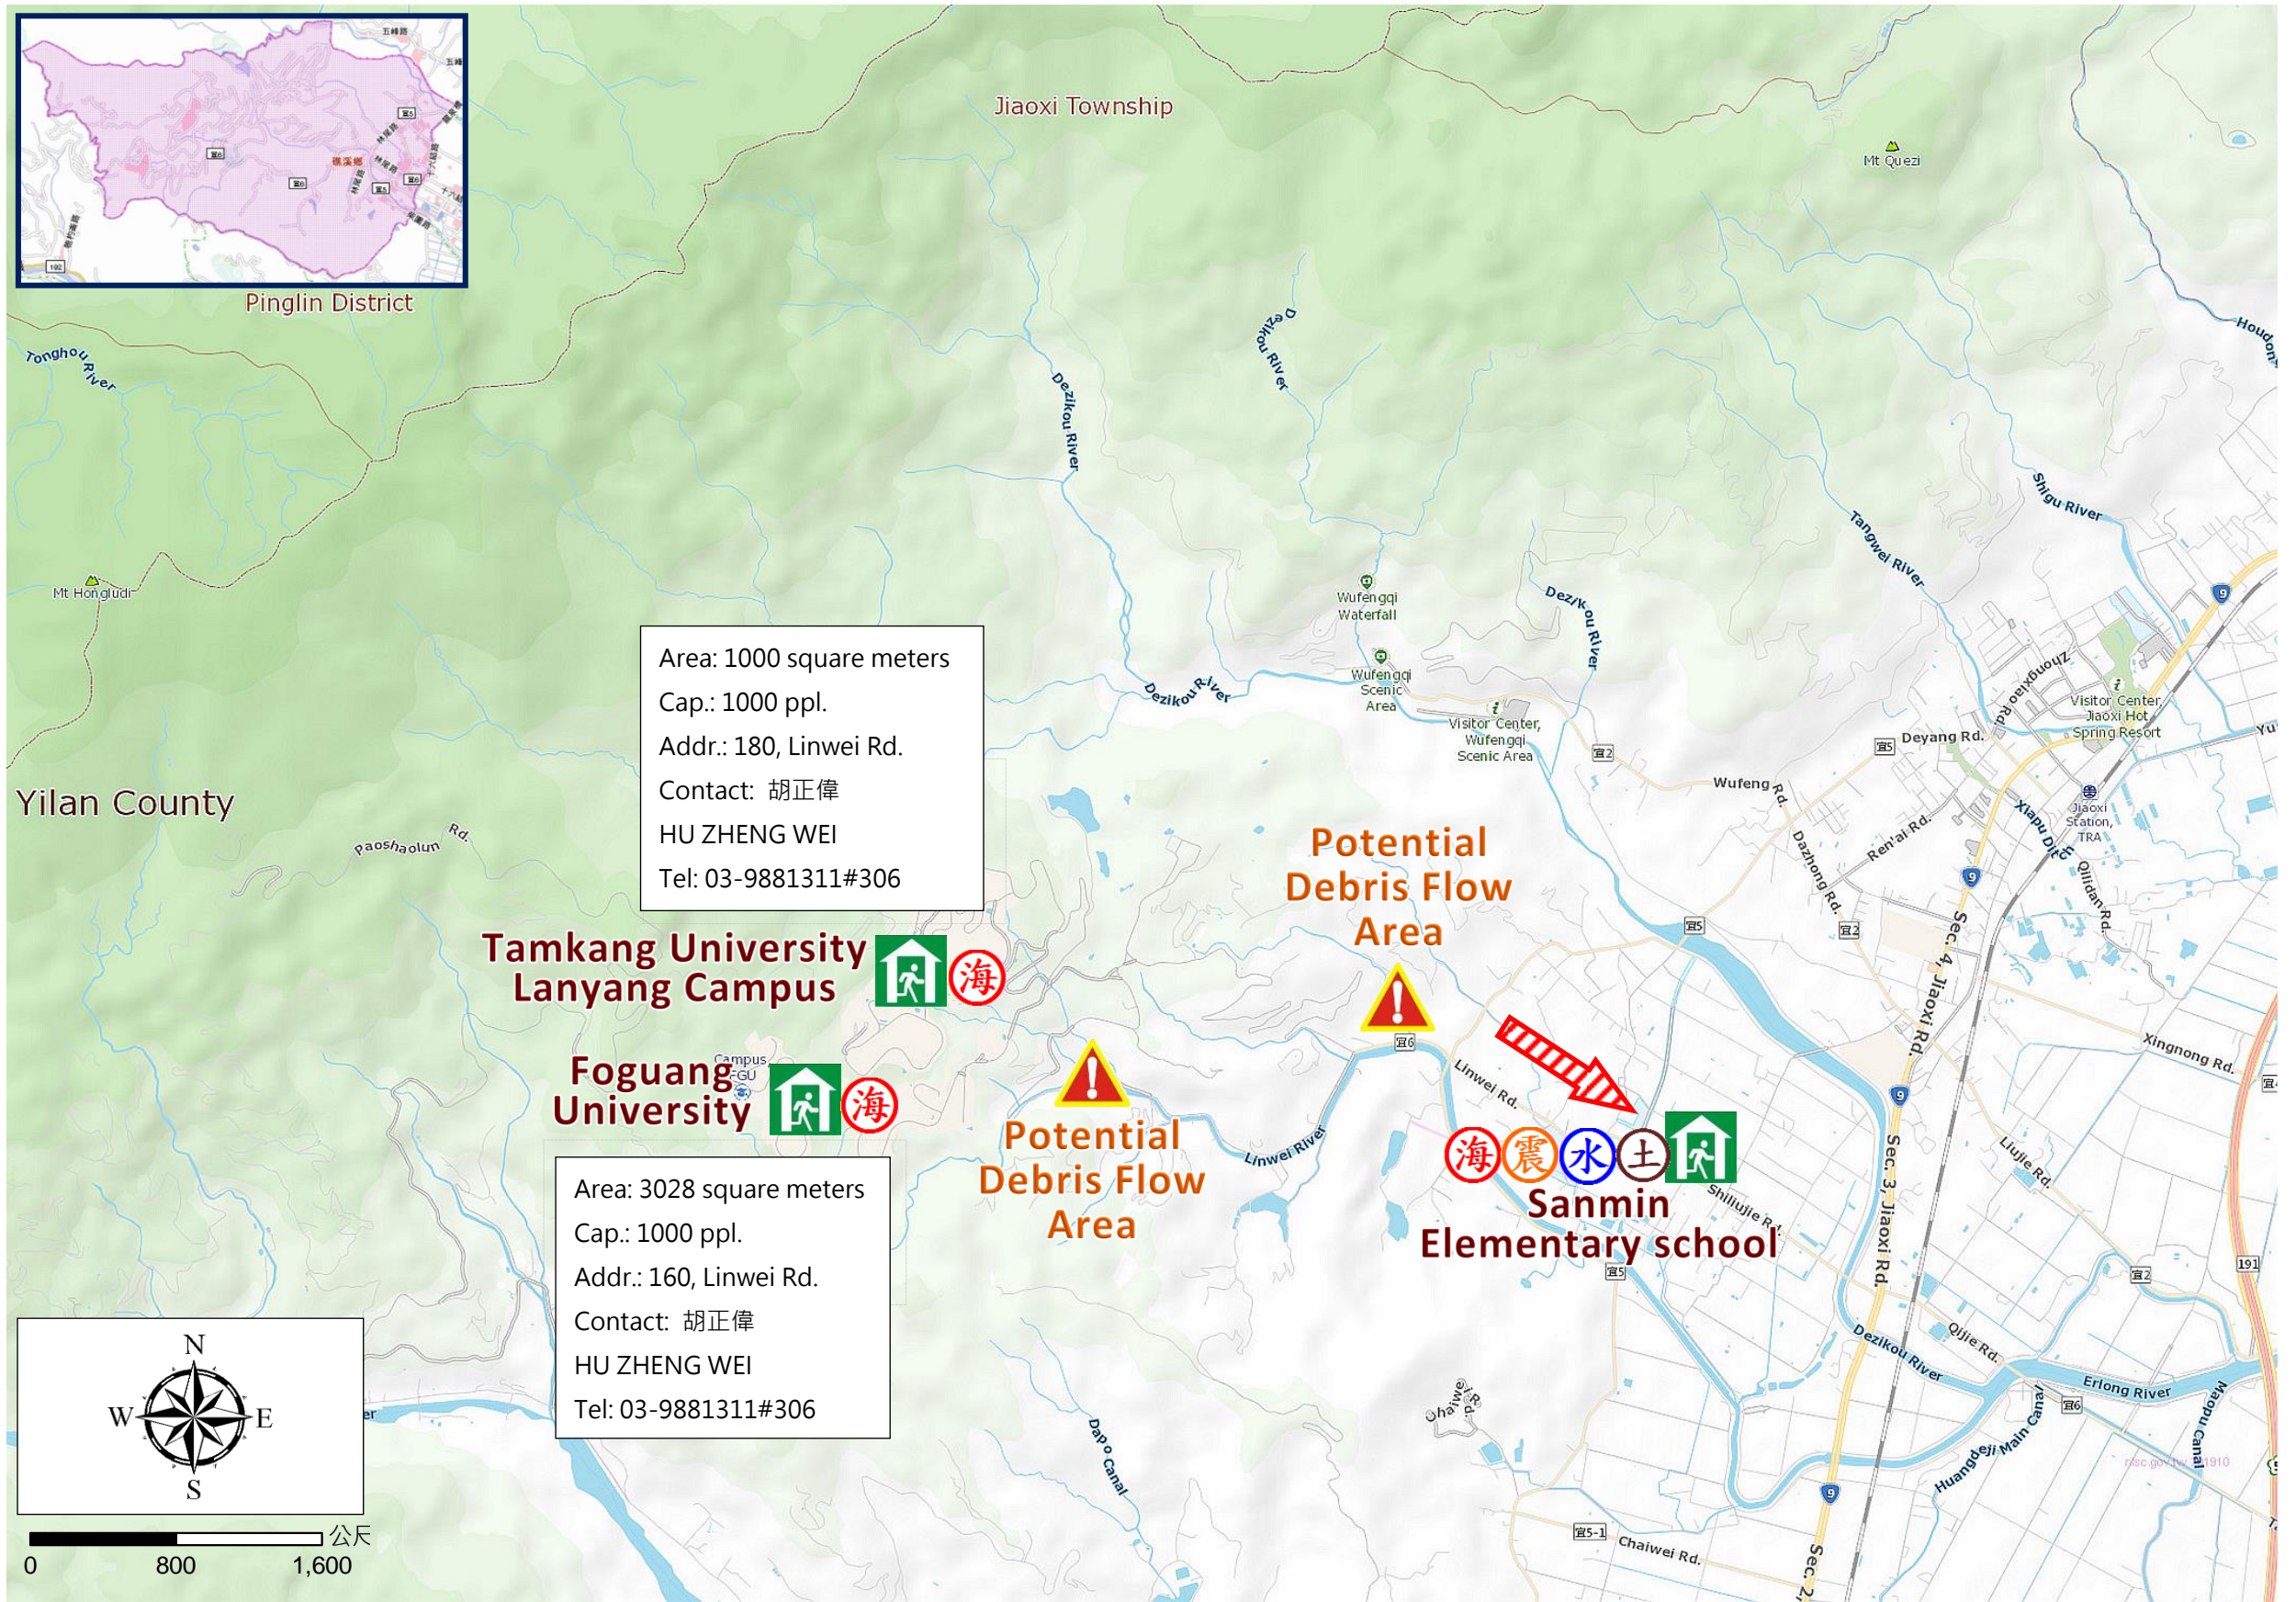

Linmei Village Evacuation Route

No.1000205-011

DPR Info. List
Linmei Vil. Info.
Population: 1,244
Disaster Response Unit
1. Jiaosi Emergency Operation Center Tel: 03-9881311
2. Chief of Village 游有德 YOU YOU DE Tel: 03-9870232 Cell :0918-302089
3. Sancheng Police station Tel: 03-9881961
4. Jiaosi Fire Branch Tel: 03-9882903
5. Police 110, FD 119
6. Road Department Tel: 03-9982058
DPR Info.
1. Agency of Rural Development & Soil and Water Conservation, MOA https://www.ardswc.gov.tw/Home/
2. Water Resources Agency, MOEA http://www.wra.gov.tw/
3. Central Weather Administration https://www.cwa.gov.tw/V8/C/
4. Yilan County FD http://fire.e-land.gov.tw/
5. Jiaosi Township Office http://jiaosi.e-land.gov.tw/
Shelters
Sanmin Elementary school Area: 851.41square meters Cap.: 180ppl. Addr.: 100, Shiliujie Rd. Contact: 陳綺娟 CHEN,QI-JUAN Tel: 03-9882271#82

Area: 1000 square meters
Cap.: 1000 ppl.
Addr.: 180, Linwei Rd.
Contact: 胡正偉
HU ZHENG WEI
Tel: 03-9881311#306

Area: 3028 square meters
Cap.: 1000 ppl.
Addr.: 160, Linwei Rd.
Contact: 胡正偉
HU ZHENG WEI
Tel: 03-9881311#306

Legends	Disaster relevant	Facility
---------	-------------------	----------

Made by Yilan County Fire Dep.
Jiaosi Township Office
March, 2024

Evac. Direction

Disaster warning sign spot

Indoor Shelter

Disaster category