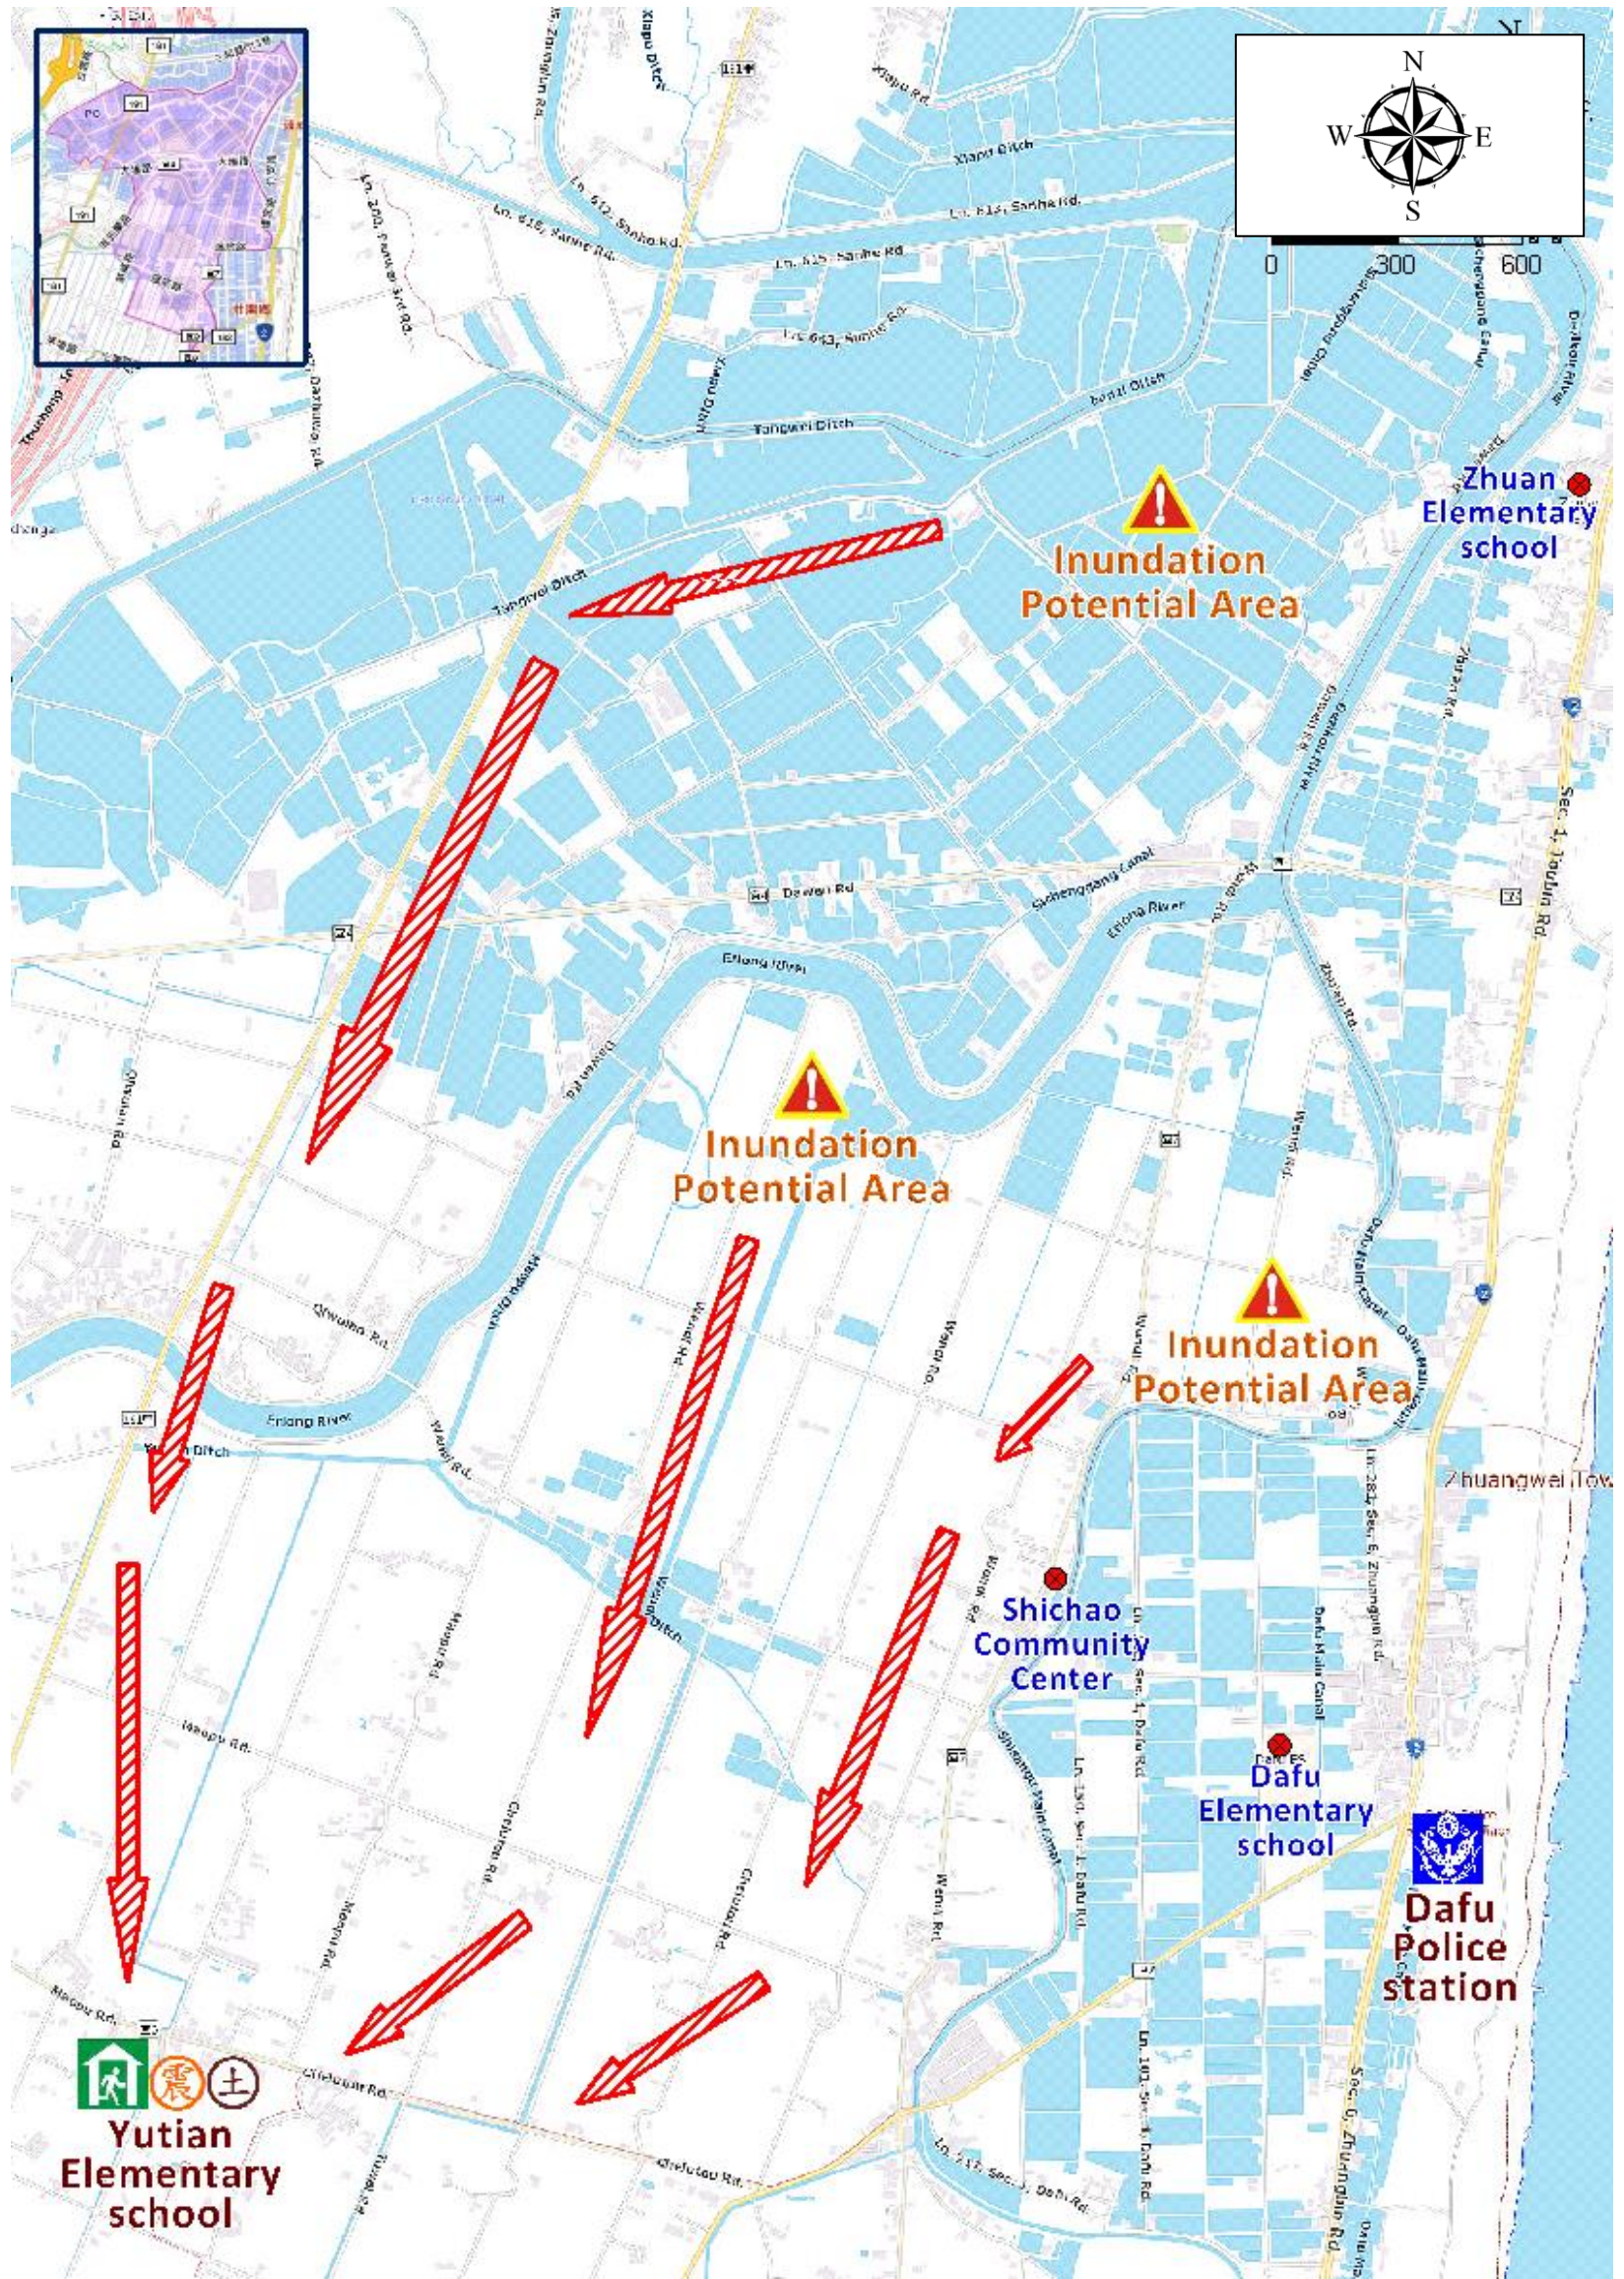

Legends	Disaster relevant		Facility		
	Evac. Direction	Disaster warning sign spot	Indoor Shelter	Disaster category	Police station