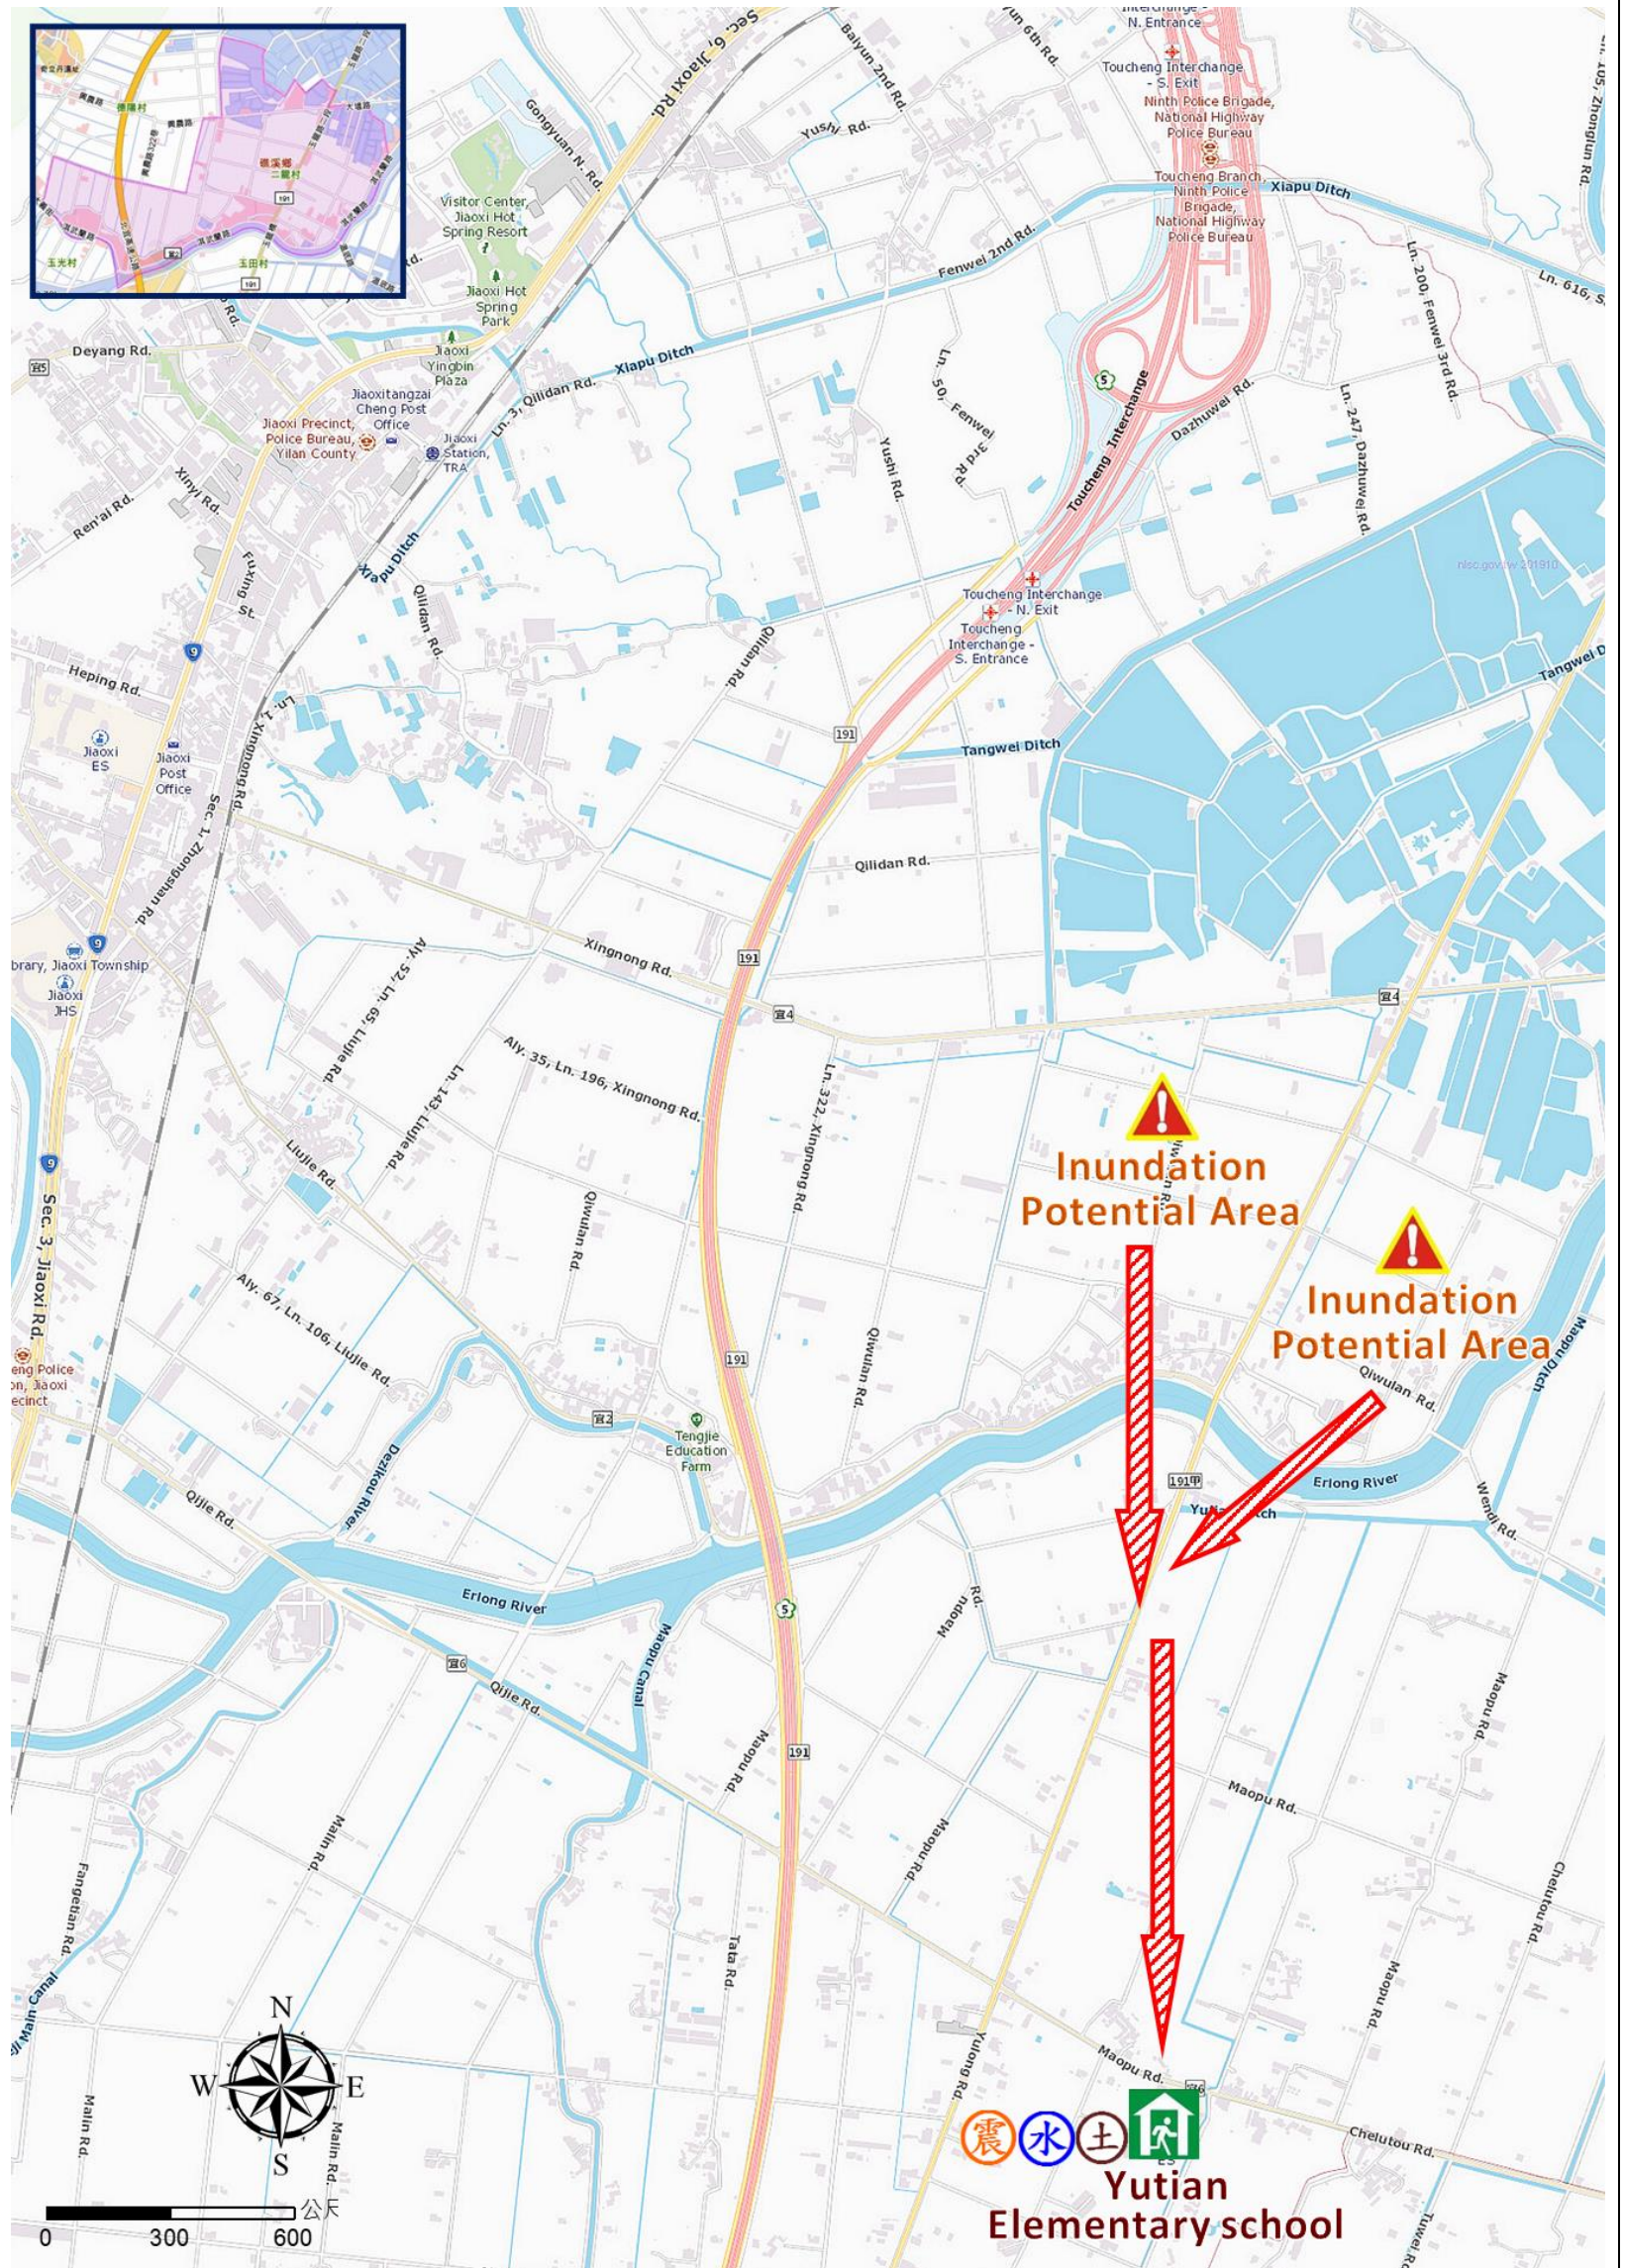

Erlong Village Evacuation Route

No.1000205-007

DPR Info. List
Erlong Vil. Info.
Population: 1,283
Disaster Response Unit
1. Jiaosi Emergency Operation Center Tel: 03-9881311
2. Chief of Village 林素霞 LIN SU XIA Tel: 03-9875689 Cell: 0937-852581
3. Jiaosi Police station Tel: 03-9881124
4. Jiaosi Fire Branch Tel: 03-9882903
5. Police 110, FD 119
6. Road Department Tel: 03-9982058
DPR Info.
1. Agency of Rural Development & Soil and Water Conservation, MOA https://www.ardswc.gov.tw/Home/
2. Water Resources Agency, MOEA http://www.wra.gov.tw/
3. Central Weather Administration https://www.cwa.gov.tw/V8/C/
4. Yilan County FD http://fire.e-land.gov.tw/
5. Jiaosi Township Office http://jiaosi.e-land.gov.tw/
Shelters
Yutian Elementary school Area: 1,200square meters Cap.: 254ppl. Addr.: No. 169, Yigong Rd., Jiaoxi Township, Yilan County Contact: 施文彬 SHI,WEN-BIN I Tel: 03-9882461

Legends	Disaster relevant	Facility
		
Evac. Direction	Disaster warning sign spot	Indoor Shelter
		
		Disaster category