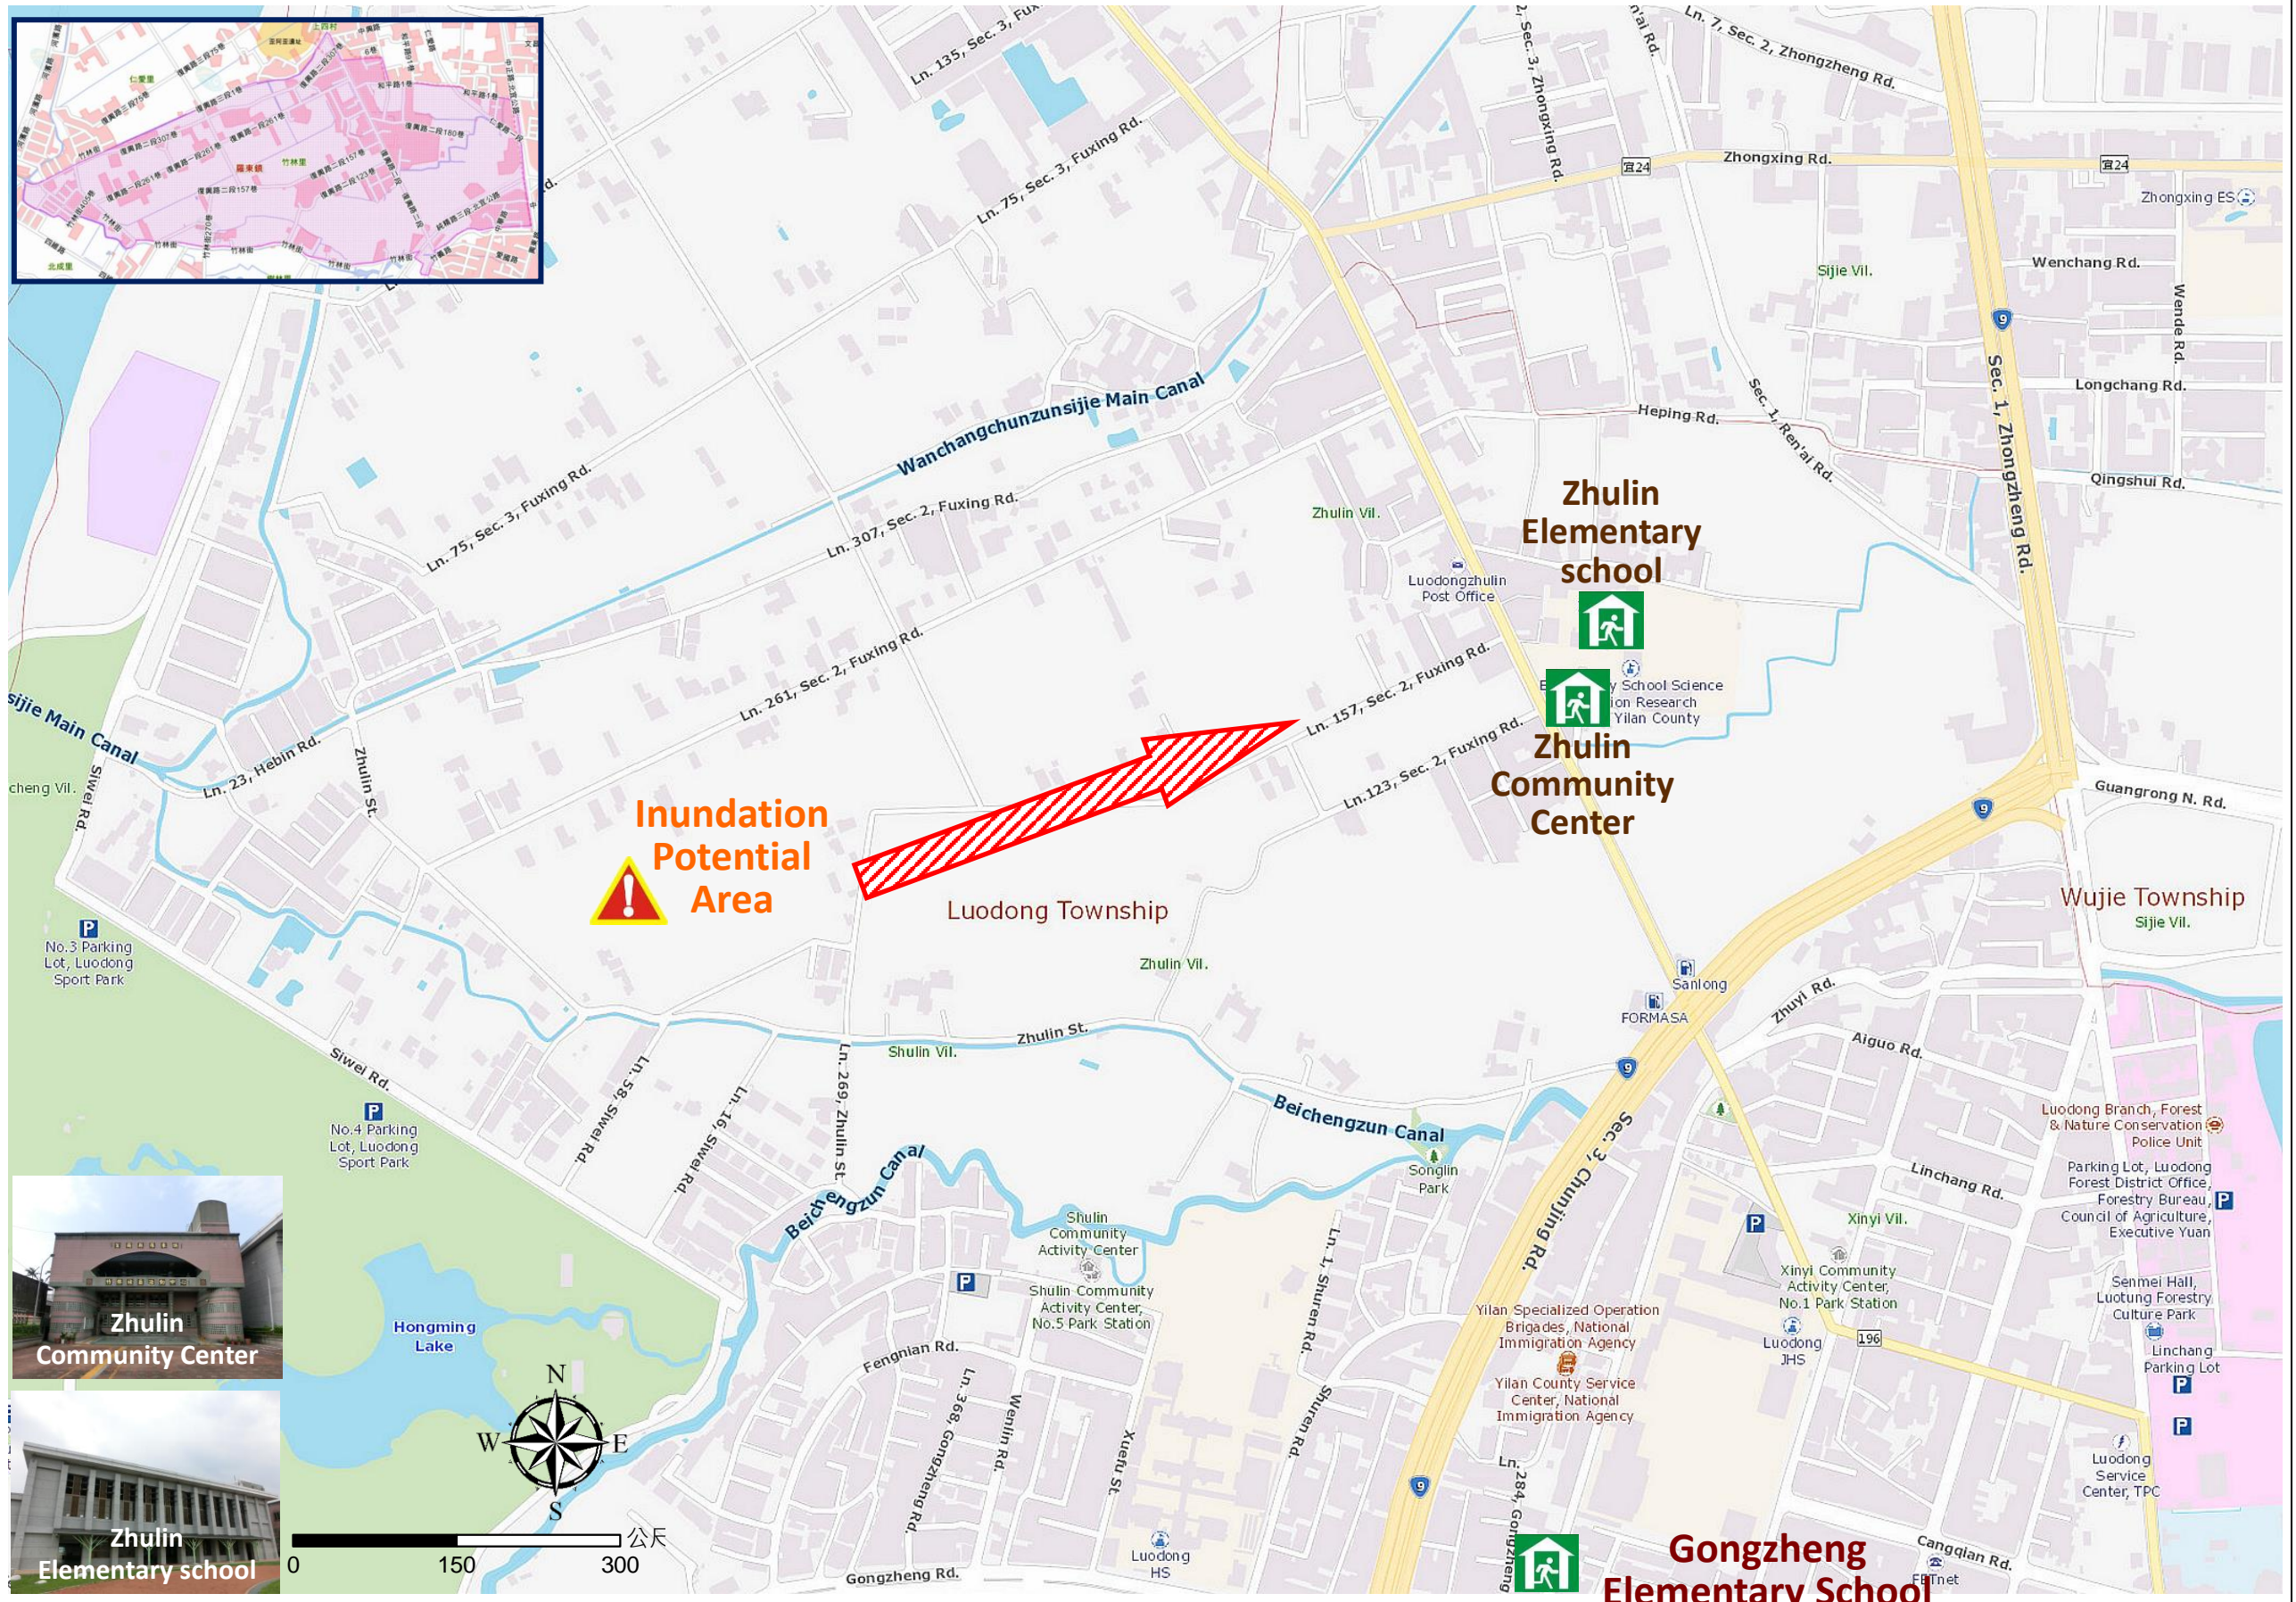

# Zhulin Village Evacuation Route

No.1000202-023

DPR Info. List
Zhulin Vil. Info.
Population: 3,479
Disaster Response Unit
1. Luodong Emergency Operation Center Tel: 03-9542550、03-9556243
2. Chief of Village: 黃松河 HUANG SONG HE Tel: 03-9540821 Cell: 0922-749181
3. Gongzheng Police station Tel: 03-9542029
4. Luodong Fire Branch Tel: 03-9562777
5. Police 110, FD 119
6. Road Department Tel: 03-9882058
DPR Info.
1. Agency of Rural Development & Soil and Water Conservation, MOA <a href="https://www.ardswc.gov.tw/Home/">https://www.ardswc.gov.tw/Home/</a>
2. Water Resources Agency, MOEA <a href="http://www.wra.gov.tw/">http://www.wra.gov.tw/</a>
3. Central Weather Administration <a href="https://www.cwa.gov.tw/V8/C/">https://www.cwa.gov.tw/V8/C/</a>
4. Yilan County FD <a href="http://fire.e-land.gov.tw/">http://fire.e-land.gov.tw/</a>
5. Luodong Township Office <a href="http://www.lotong.gov.tw/">http://www.lotong.gov.tw/</a>
Shelters
Zhulin Community Center Area: 698.44square meters Cap.: 148ppl. Addr.: 122, Sec. 2, Fuxing Rd. Contact: 林昱宏 LIN YU HONG Tel: 03-9545102#253
Gongzheng Elementary school Area: 2,668square meters Cap.: 566ppl. Addr.: 199, Gongzheng Rd. Contact: 林昱宏 LIN YU HONG Tel: 03-9545102#253
Zhulin Elementary school Area: 1685.78square meters Cap.: 357ppl. Addr.: 128, Sec. 2, Fuxing Rd. Contact: 林昱宏 LIN YU HONG

Legends	Disaster relevant	Facility
---------	-------------------	----------

Tel: 03-9545102#253

Made by Yilan County Fire Dep.  
Luodong Township Office  
March, 2024

Evac. Direction

Disaster warning sign spot