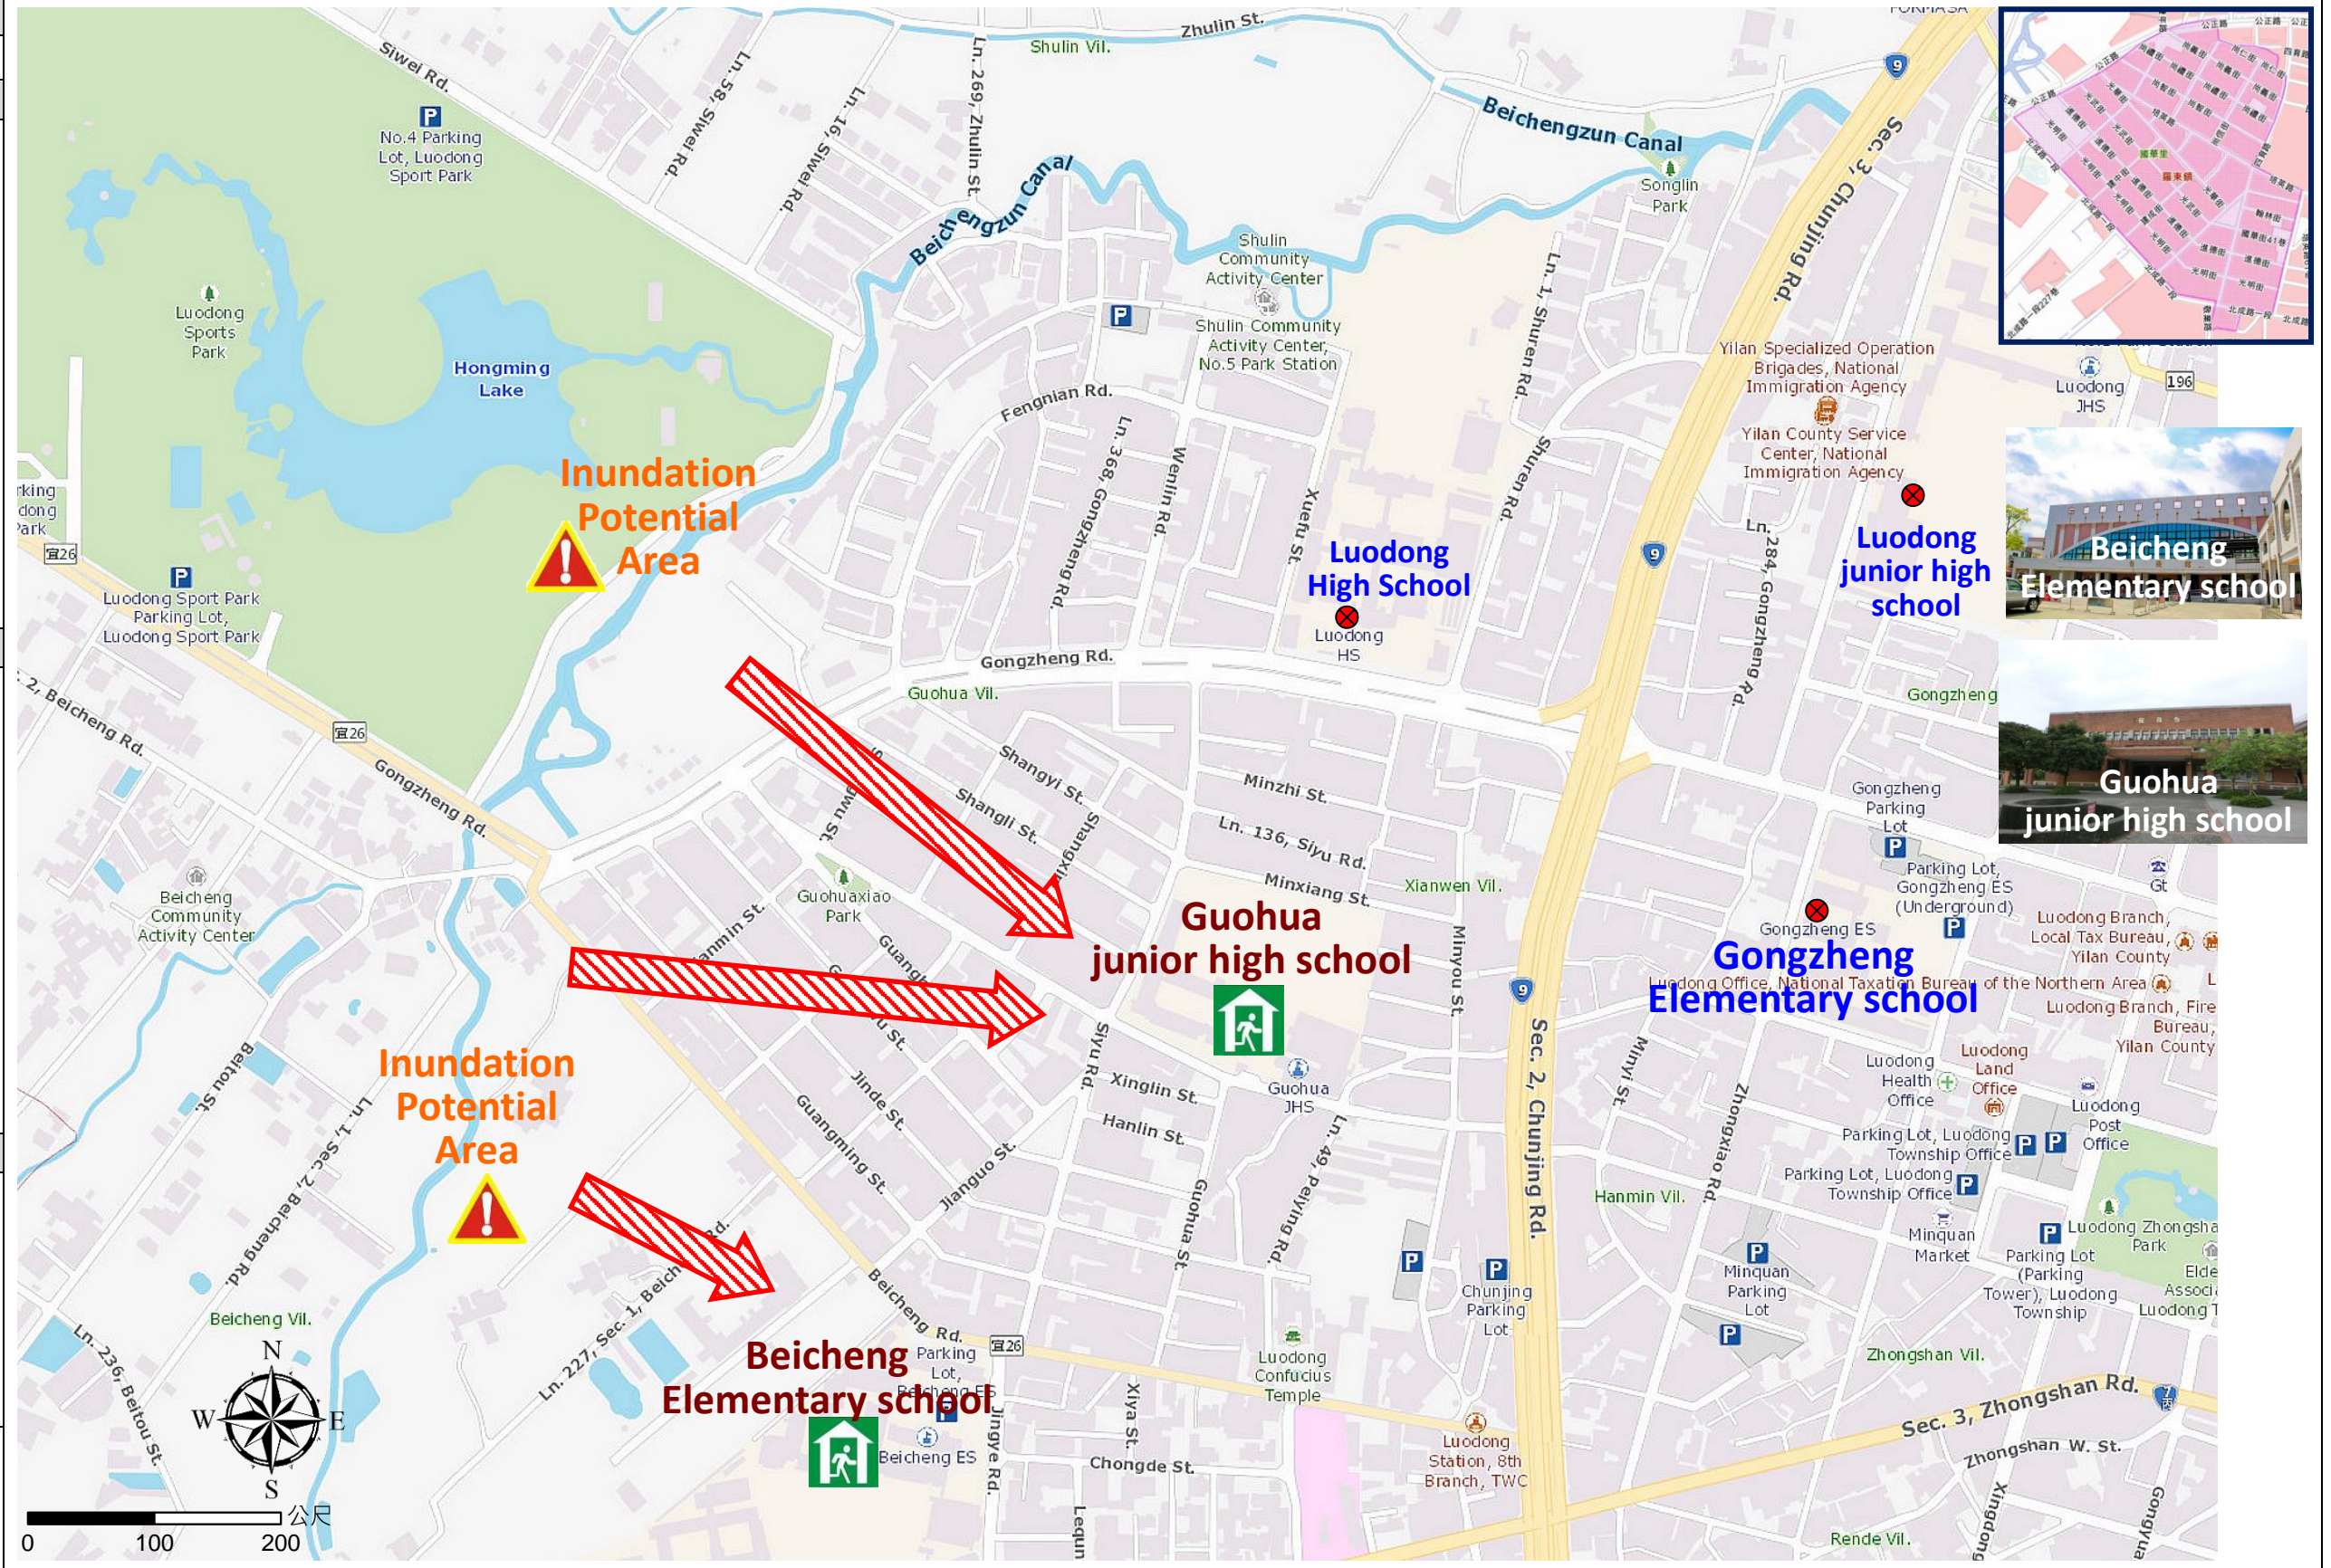

Guohua Village Evacuation Route

No.1000202-014

DPR Info. List
Guohua Vil. Info.
Population: 5,487
Disaster Response Unit
1. Luodong Emergency Operation Center Tel: 03-9542550 · 03-9556243
2. Chief of Village: 游文龍 YOU WEN LONG Tel: 03-9610158 Cell: 0937-162792
3. Chenggong Police station Tel: 03-9542471
4. Luodong Fire Branch Tel: 03-9562777
5. Police 110, FD 119
6. Road Department Tel: 03-9882058
DPR Info.
1. Agency of Rural Development & Soil and Water Conservation, MOA https://www.ardswc.gov.tw/Home/
2. Water Resources Agency, MOEA http://www.wra.gov.tw/
3. Central Weather Administration https://www.cwa.gov.tw/V8/C/
4. Yilan County FD http://fire.e-land.gov.tw/
5. Luodong Township Office http://www.lotong.gov.tw/
Shelters
Guohua junior high school Area: 1445square meters Cap.: 306 ppl. Addr.: 101, Guohua St. Contact: 林昱宏 LIN YU HONG Tel: 03-9545102#253
Beicheng Elementary school Area: 1503.75square meters Cap.: 319ppl. Addr.: 125, Sec.1, Beicheng Rd. Contact: 林昱宏 LIN YU HONG Tel: 03-9545102#253

Legends	Disaster relevant	Facility

Made by Yilan County Fire Dep. Luodong Township Office March, 2024		Evac. Direction	Disaster warning sign spot	Indoor Shelter	Disaster category
--	--	-----------------	----------------------------	----------------	-------------------