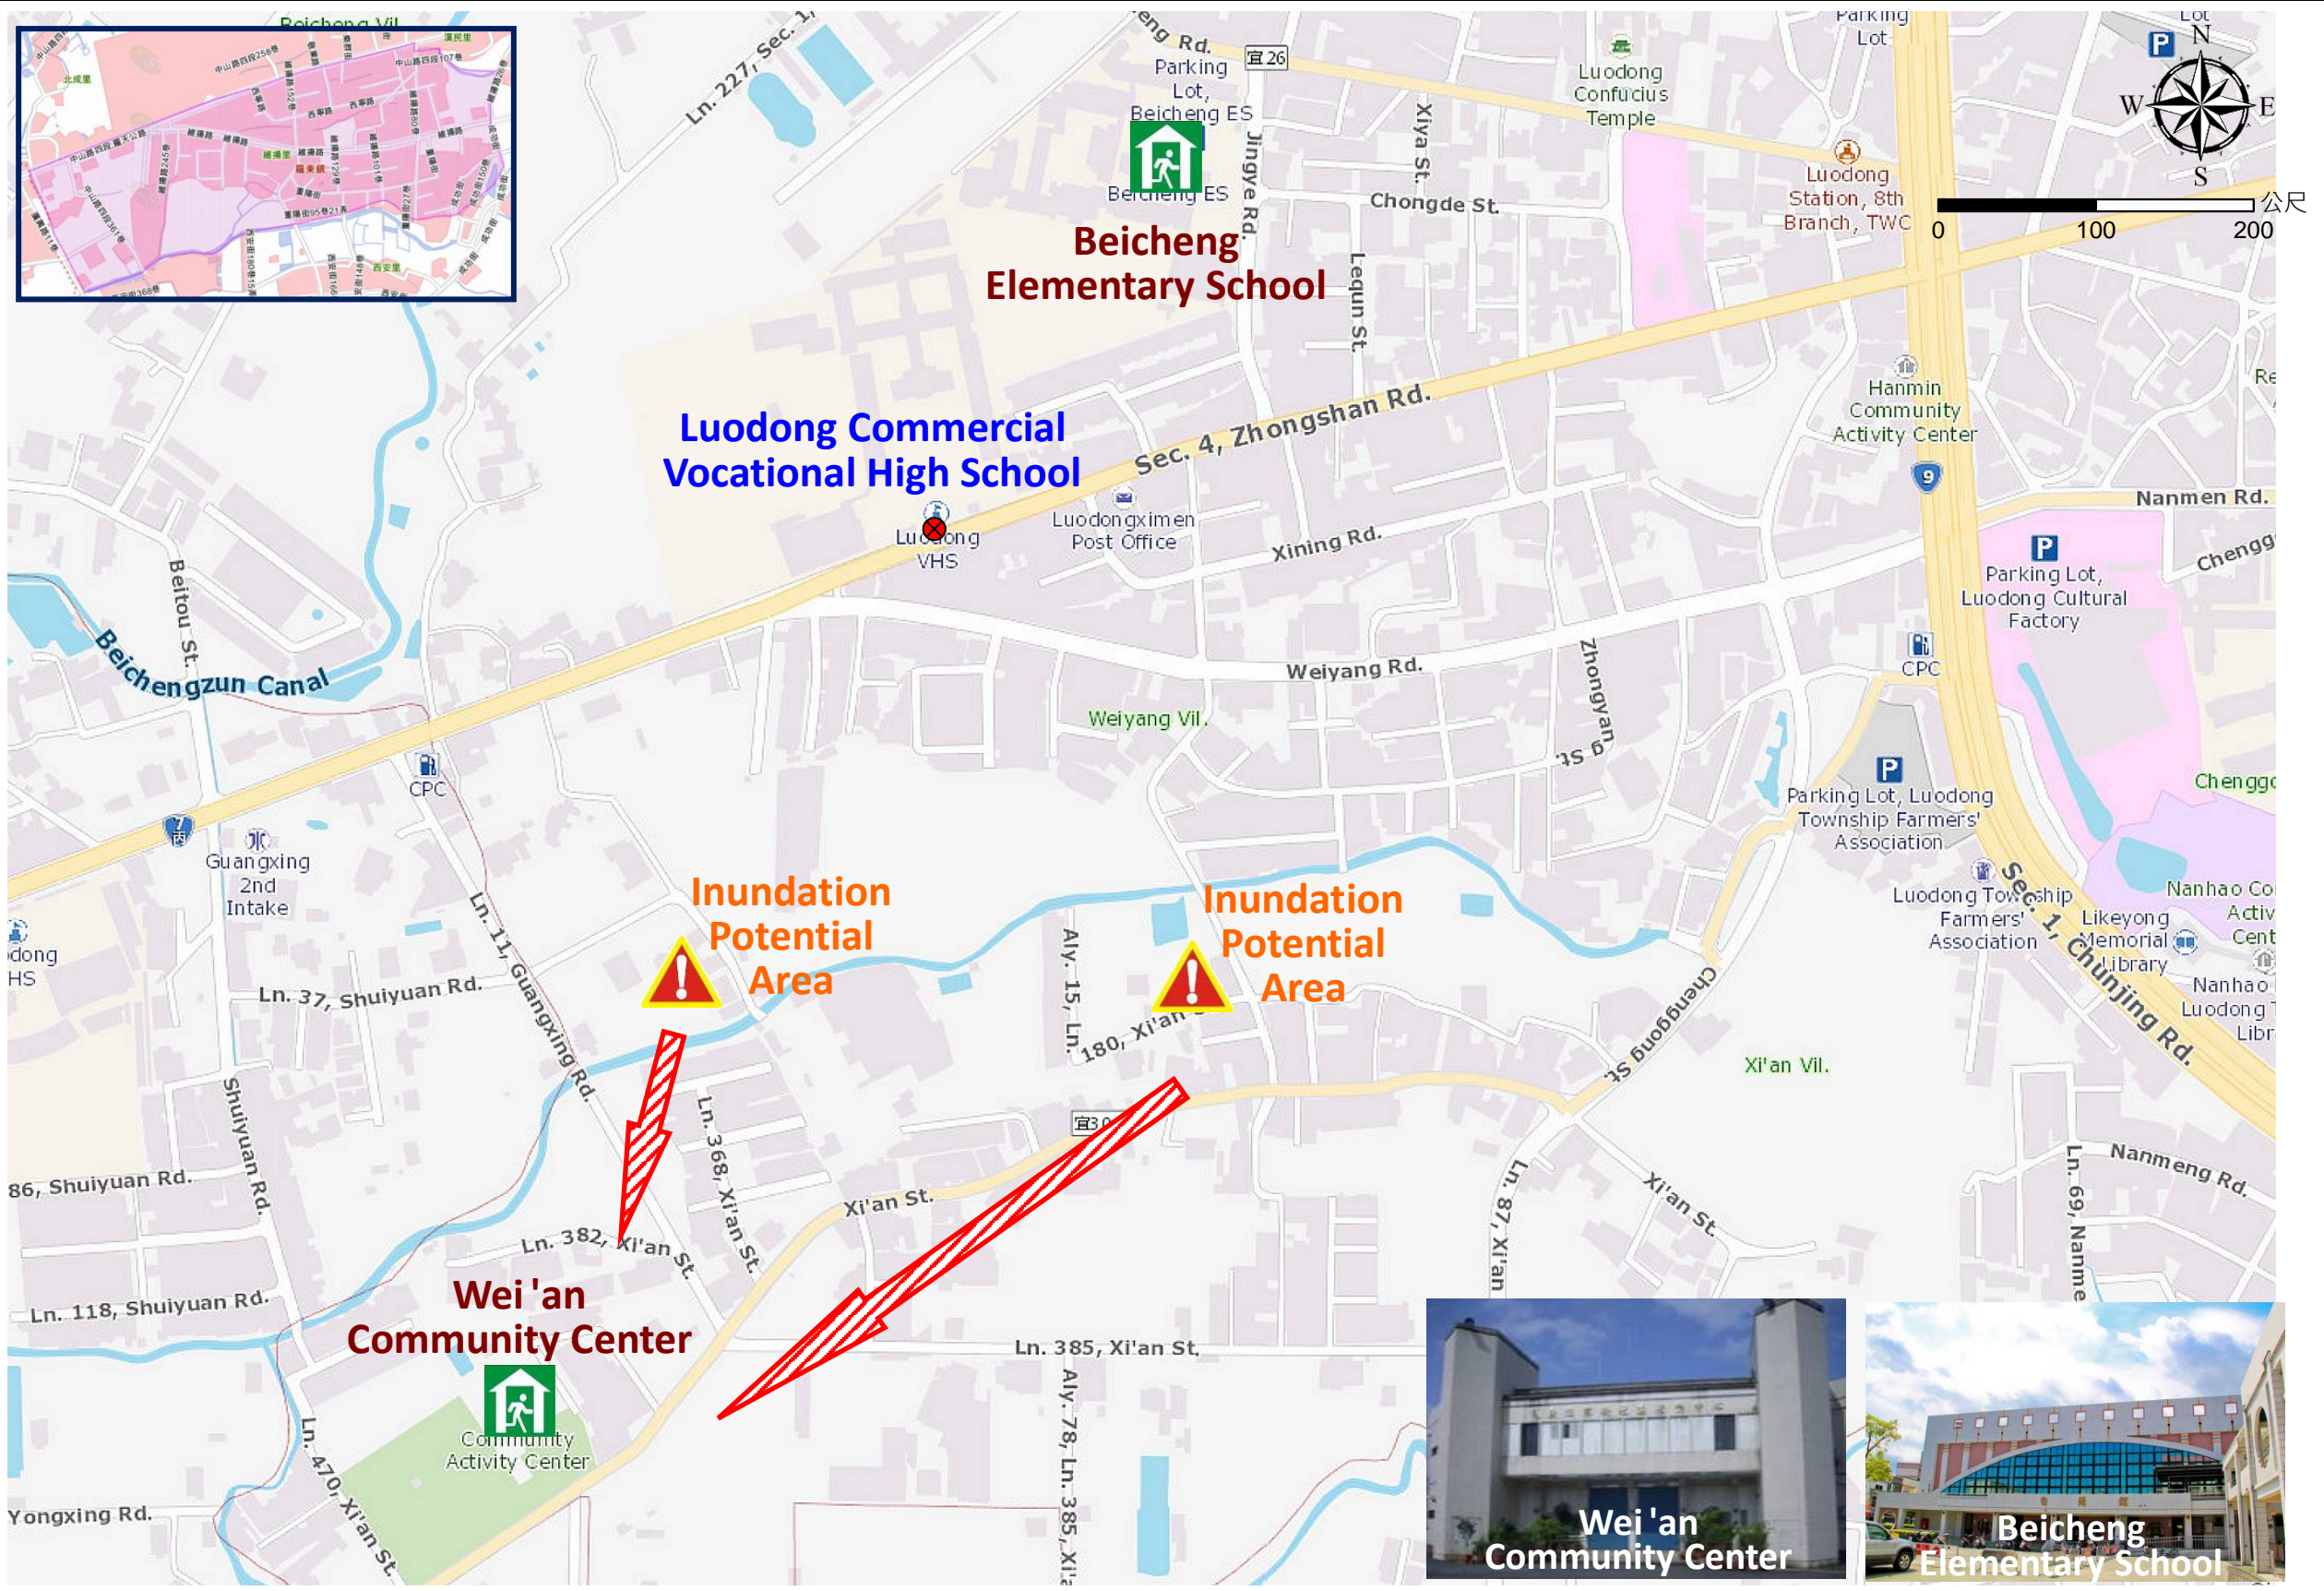

# Weiyang Village Evacuation Route

No.1000202-015

- DPR Info. List
- Weiyang Vil. Info.
- Population: 3,695
- Disaster Response Unit
1. Luodong Emergency Operation Center  
Tel: 03-9542550 · 03-9556243
  2. Chief of Village: 駱錫聰  
LUO SI CONG  
Cell: 0930-104757
  3. Chenggong Police station  
Tel: 03-9542471
  4. Luodong Fire Branch  
Tel: 03-9562777
  5. Police 110, FD 119
  6. Road Department  
Tel: 03-9882058

- Shelters
- Wei'an Community Center  
Area: 802.51square meters  
Cap.: 170ppl.  
Addr.: 468, Xi' an St.  
Contact: 林昱宏  
LIN YU HONG  
Tel: 03-9545102#253
- Beicheng Elementary school (SecondShelters)  
Area: 1503.75square meters  
Cap.: 319ppl.  
Addr.: 125, Sec.1, Beicheng Rd.  
Contact: 林昱宏  
LIN YU HONG  
Tel: 03-9545102#253
- Made by Yilan County Fire Dep.

Legends	Disaster relevant		Facility	
				
Evac. Direction	Disaster warning sign spot	Indoor Shelter	Disaster category	