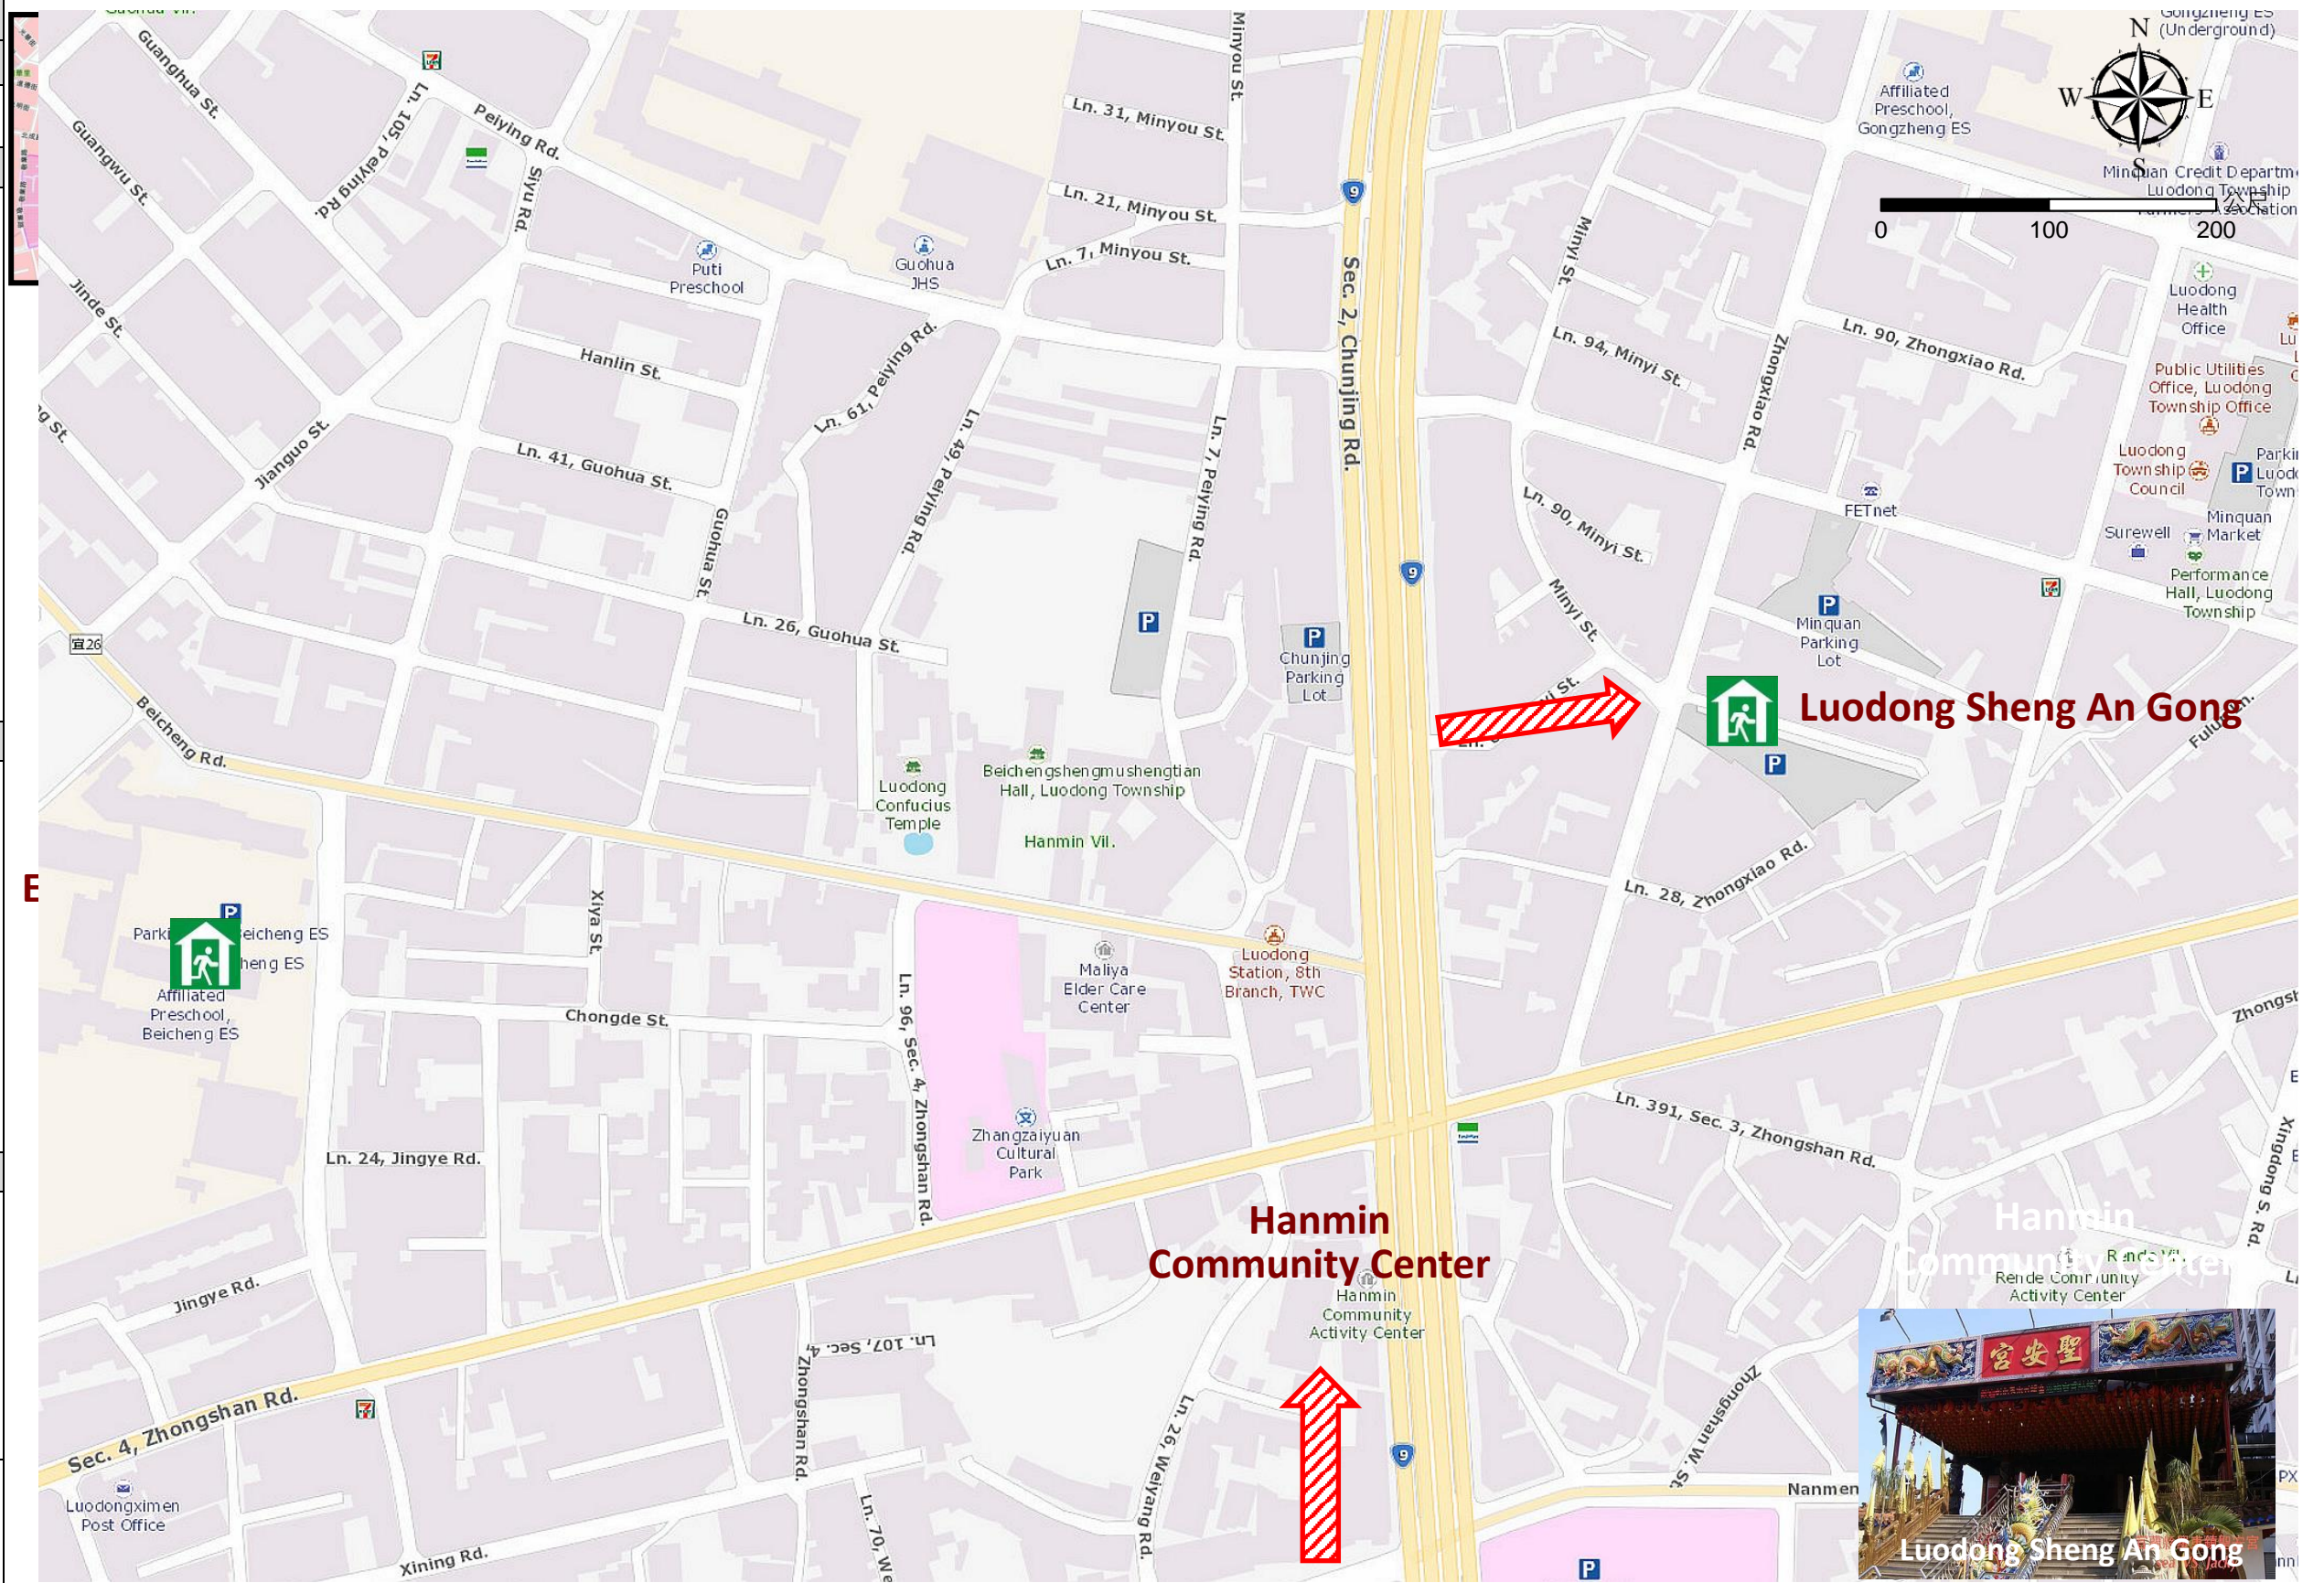

# Hanmin Village Evacuation Route

No.1000202-016

DPR Info. List
Hanmin Vil. Info.
Population: 4,560
Disaster Response Unit
1. Luodong Emergency Operation Center Tel: 03-9542550、03-9556243
2. Chief of Village: 廖士謀 LIAO SHI MOU Tel: 03-9513083 Cell:0919-282161
3. Chenggong Police station Tel: 03-9542471
4. Luodong Fire Branch Tel: 03-9562777
5. Police 110, FD 119
6. Road Department Tel: 03-9882058

Legends	Disaster relevant	Facility

ade by Yilan County Fire Dep.  
Luodong Township Office  
March, 2024

Evac. Direction

Disaster warning sign spot

Indoor Shelter

Disaster category