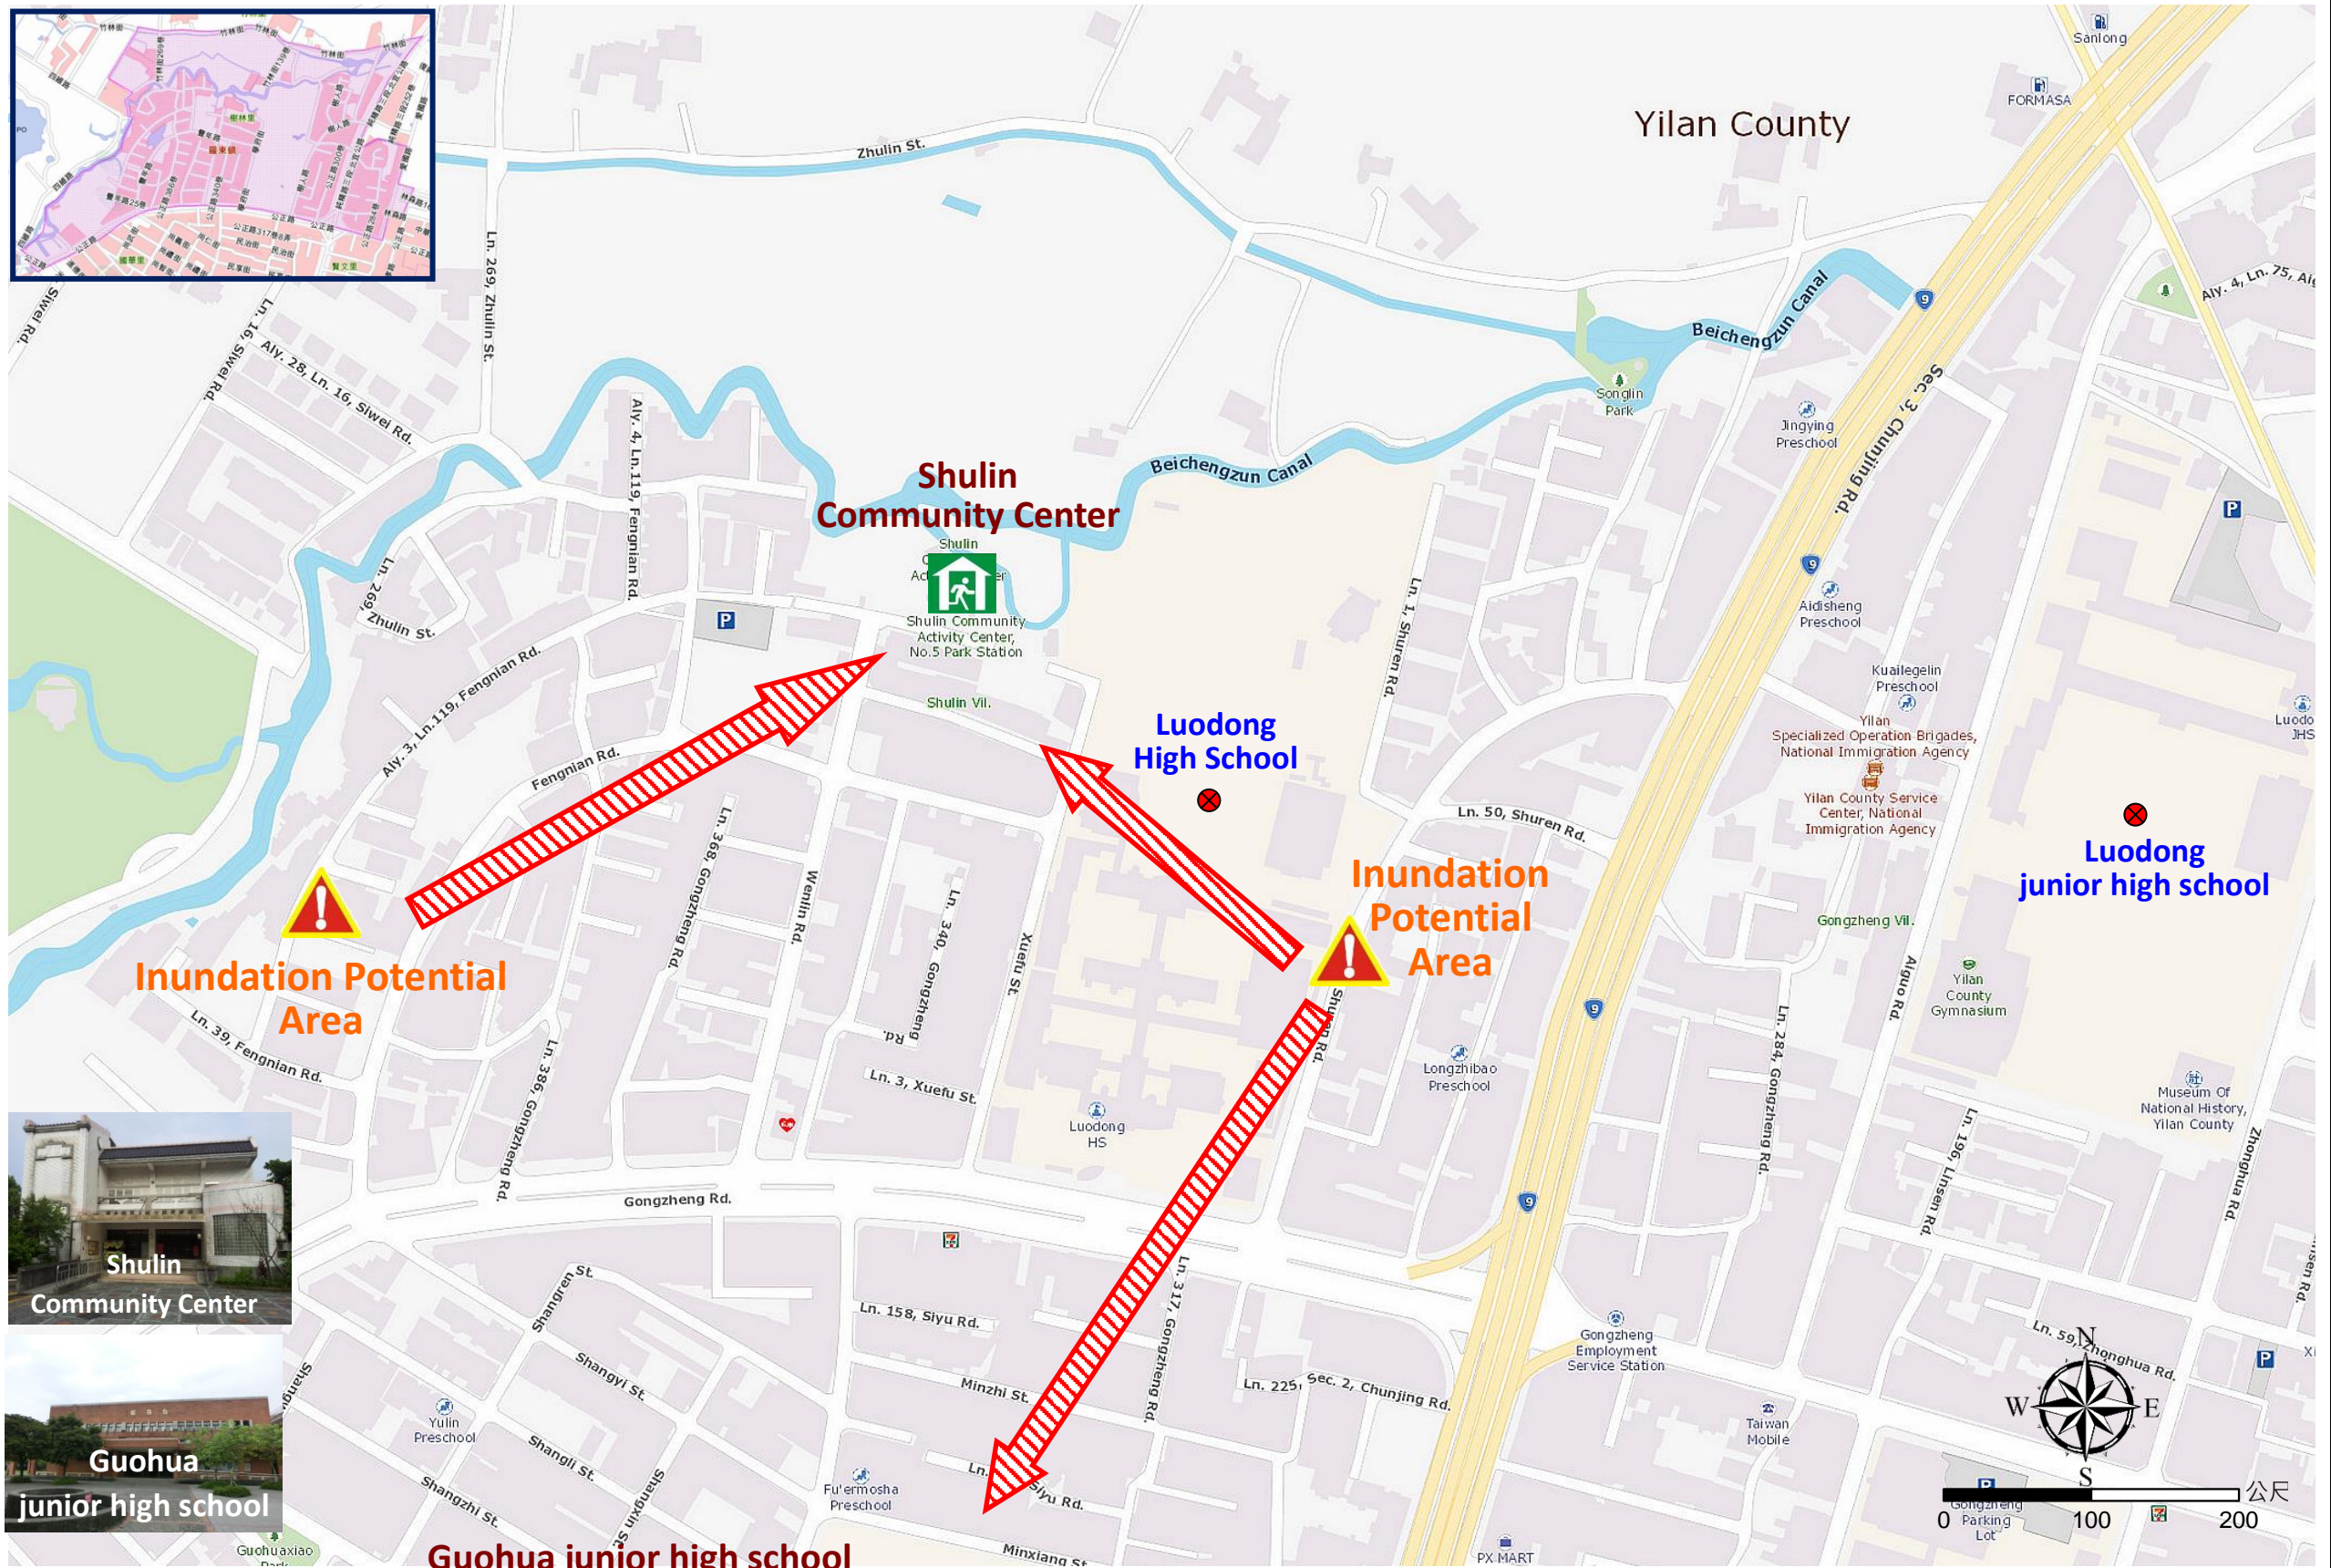

Shulin Village Evacuation Route

No.1000202-013

1. DPR Info. List
2. Shulin Vil. Info.
3. Population: 4,306
4. Disaster Response Unit
1. Luodong Emergency Operation Center
    Tel: 03-9542550 · 03-9556243
  2. Chief of Village: 林淑如
    LIN SHU RU
    Cell: 0919-215745
  3. Gongzheng Police station
    Tel: 03-9542029
  4. Luodong Fire Branch
    Tel: 03-9562777
  5. Police 110, FD 119
  6. Road Department
    Tel: 03-9882058

1. DPR Info.
1. Agency of Rural Development & Soil and Water Conservation, MOA
    <https://www.ardswc.gov.tw/Home/>
  2. Water Resources Agency, MOEA
    <http://www.wra.gov.tw/>
  3. Central Weather Administration
    <https://www.cwa.gov.tw/V8/C/>
  4. Yilan County FD
    <http://fire.e-land.gov.tw/>
  5. Luodong Township Office
    <http://www.lotong.gov.tw/>

1. Shelters
2. Shulin Community Center
   Area: 689.55square meters
   Cap.: 146ppl.
   Addr.: 130, Wenlin Rd.
   Contact: 林昱宏
   LIN YU HONG
   Tel: 03-9545102#253
3. Guohua junior high school (SecondShelters)
   Area: 1445square meters
   Cap.: 306ppl.
   Addr.: 101, Guohua St.
   Contact: 林昱宏
   LIN YU HONG
   Tel: 03-9545102#253

Legends	Disaster relevant	Facility