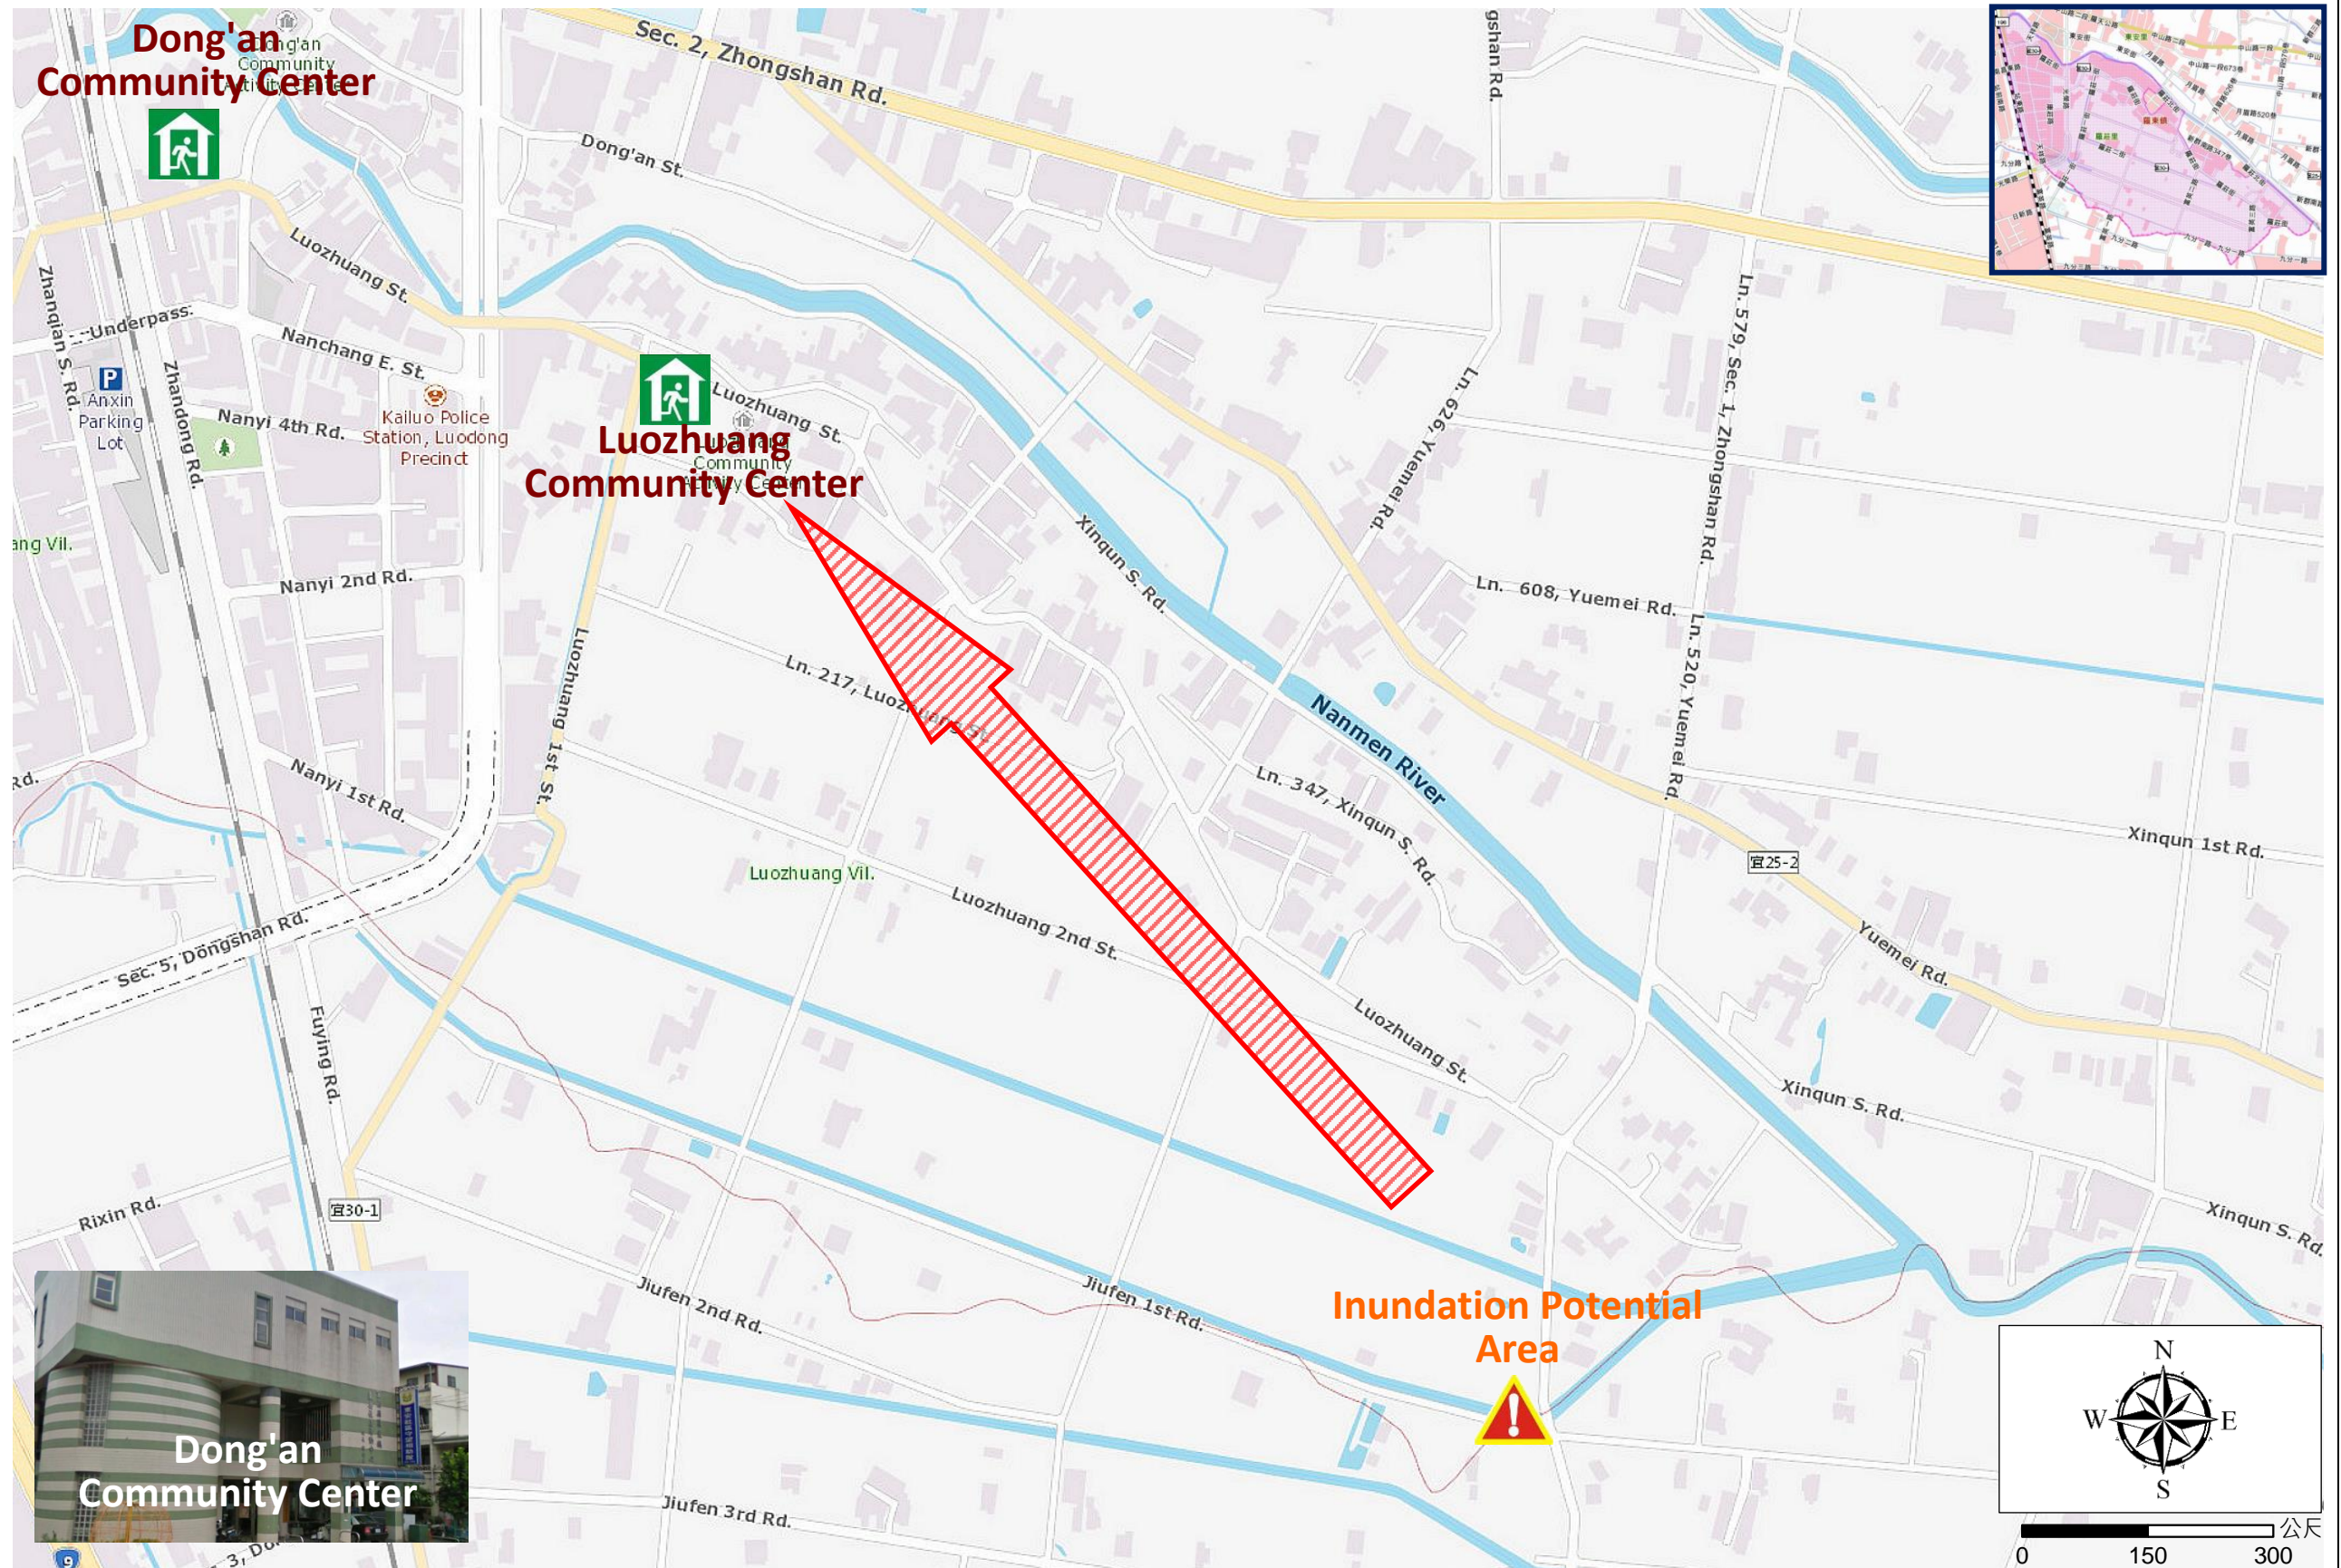

# Luozhuang Village Evacuation Route

No.1000202-007

DPR Info. List
Luozhuang Vil. Info.
Population: 3,568
Disaster Response Unit
1. Luodong Emergency Operation Center Tel: 03-9542550 · 03-9556243
2. Chief of Village: 張添財 JHANG TIAN CAI Cell:0932-360627
3. Kailuo Police station Tel: 03-9542121
4. Luodong Fire Branch Tel: 03-9562777
5. Police 110, FD 119
6. Road Department Tel: 03-9882058
DPR Info.
1. Agency of Rural Development & Soil and Water Conservation, MOA <a href="https://www.ardswc.gov.tw/Home/">https://www.ardswc.gov.tw/Home/</a>
2. Water Resources Agency, MOEA <a href="http://www.wra.gov.tw/">http://www.wra.gov.tw/</a>
3. Central Weather Administration <a href="https://www.cwa.gov.tw/V8/C/">https://www.cwa.gov.tw/V8/C/</a>
4. Yilan County FD <a href="http://fire.e-land.gov.tw/">http://fire.e-land.gov.tw/</a>
5. Luodong Township Office <a href="http://www.lotong.gov.tw/">http://www.lotong.gov.tw/</a>
Shelters
Luozhuang Community Center Area: 576.16square meters Cap.: 122ppl. Addr.: No. 357, Luozhuang St., Luodong Township, Yilan County Tel: 03-9547282
Dong'an Community Center Area: 1364.22square meters Cap.: 289ppl. Addr.: 171, Tianxiang Rd. Contact: 林昱宏 LIN YU HONG Tel: 03-9545102#253
Made by Yilan County Fire Dep. Luodong Township Office

Legends	Disaster relevant		Facility	
	 Evac. Direction	 Disaster warning sign spot	 Indoor Shelter	 Disaster category

March, 2024				
-------------	--	--	--	--