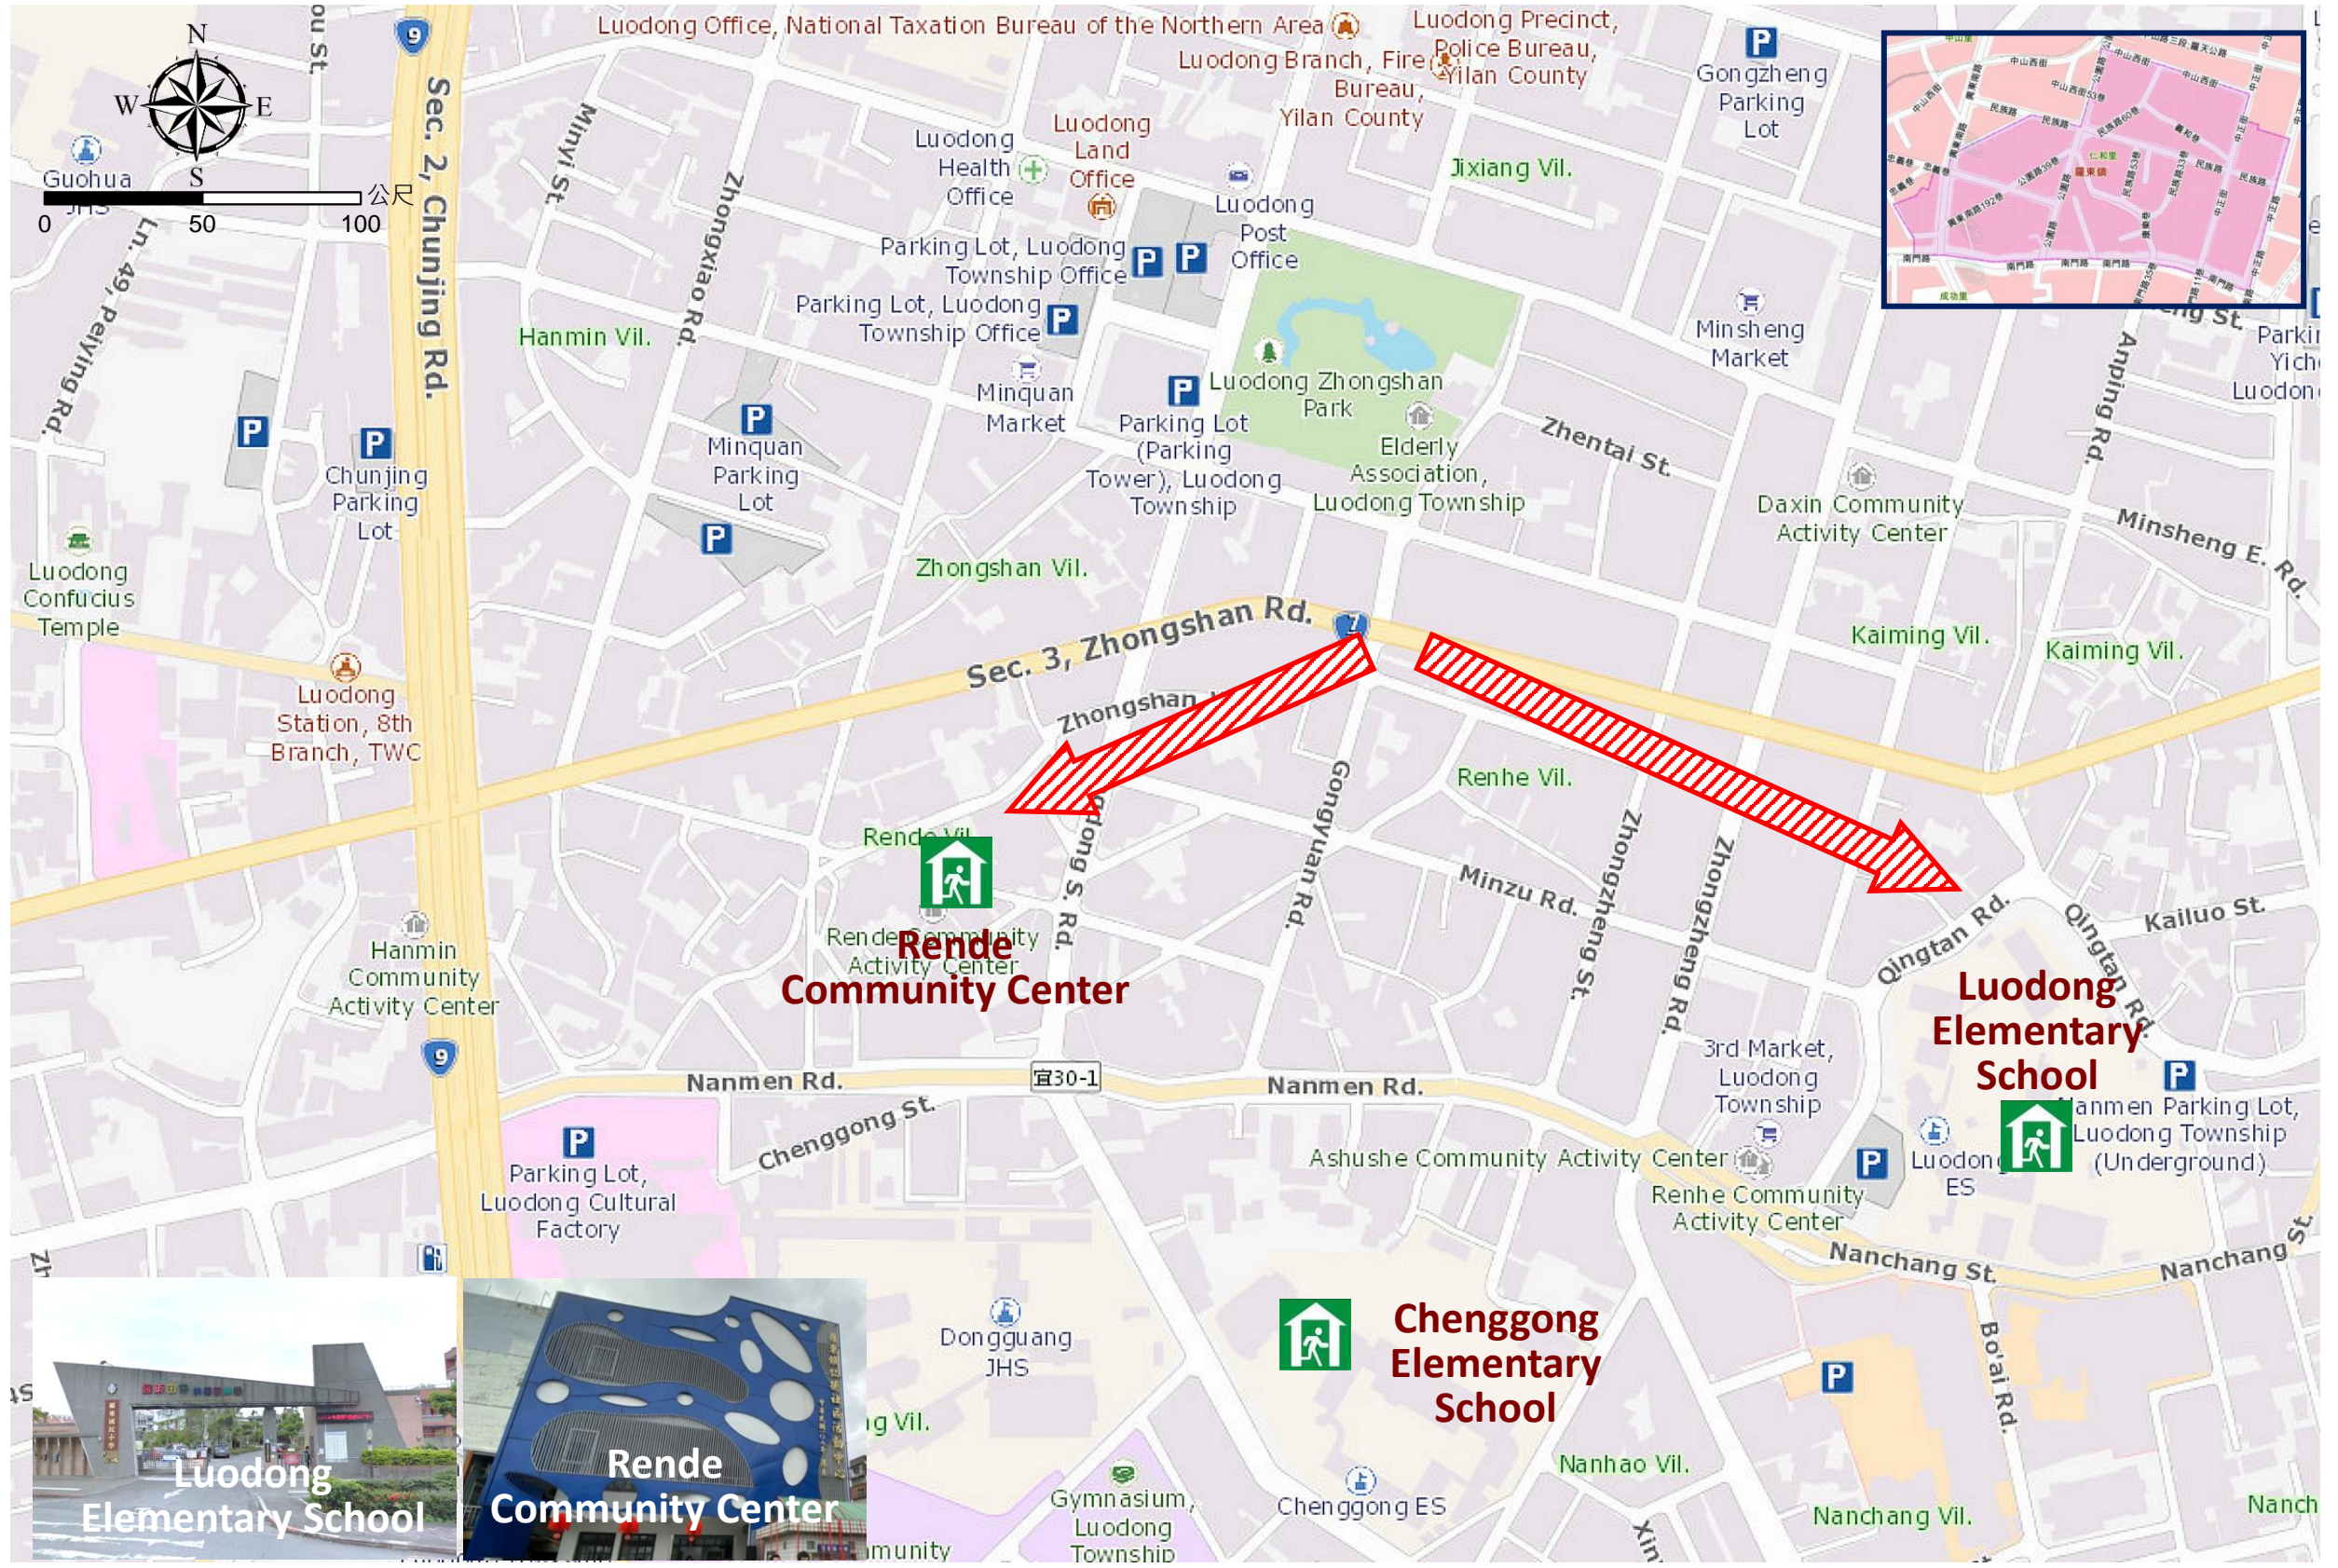

# Renhe Village Evacuation Route

No.1000202-003

DPR Info. List
Renhe Vil. Info.
Population: 1,156
Disaster Response Unit
1. Luodong Emergency Operation Center Tel: 03-9542550、03-9556243
2. Chief of Village: 藍亮如 LAN LIANG RU Tel: 03-9500747 Cell: 0920-007080
3. Chenggong Police station Tel: 03-9542471
4. Luodong Fire Branch Tel: 03-9562777
5. Police 110, FD 119
6. Road Department Tel: 03-9982161~3
DPR Info.
1. Agency of Rural Development & Soil and Water Conservation, MOA <a href="https://www.ardswc.gov.tw/Home/">https://www.ardswc.gov.tw/Home/</a>
2. Water Resources Agency, MOEA <a href="http://www.wra.gov.tw/">http://www.wra.gov.tw/</a>
3. Central Weather Administration <a href="https://www.cwa.gov.tw/V8/C/">https://www.cwa.gov.tw/V8/C/</a>
4. Yilan County FD <a href="http://fire.e-land.gov.tw/">http://fire.e-land.gov.tw/</a>
5. Luodong Township Office <a href="http://www.lotong.gov.tw/">http://www.lotong.gov.tw/</a>
Shelters
Luodong Elementary school Area: 24,859square meters Cap.: 173ppl. Addr.: 1, Minzu Rd. Contact: 林昱宏 LIN YU HONG Tel: 03-9545102#253
Rende Community Center Area: 462.31square meters Cap.: 98ppl. Addr.: 80-2, Zhongyi Ln. Contact: 林昱宏 LIN YU HONG Tel: 03-9545102#253
Made by Yilan County Fire Dep. Luodong Township Office March, 2024

Legends	Disaster relevant		Facility	
	 Evac. Direction	 Disaster warning sign spot	 Indoor Shelter	 Disaster category