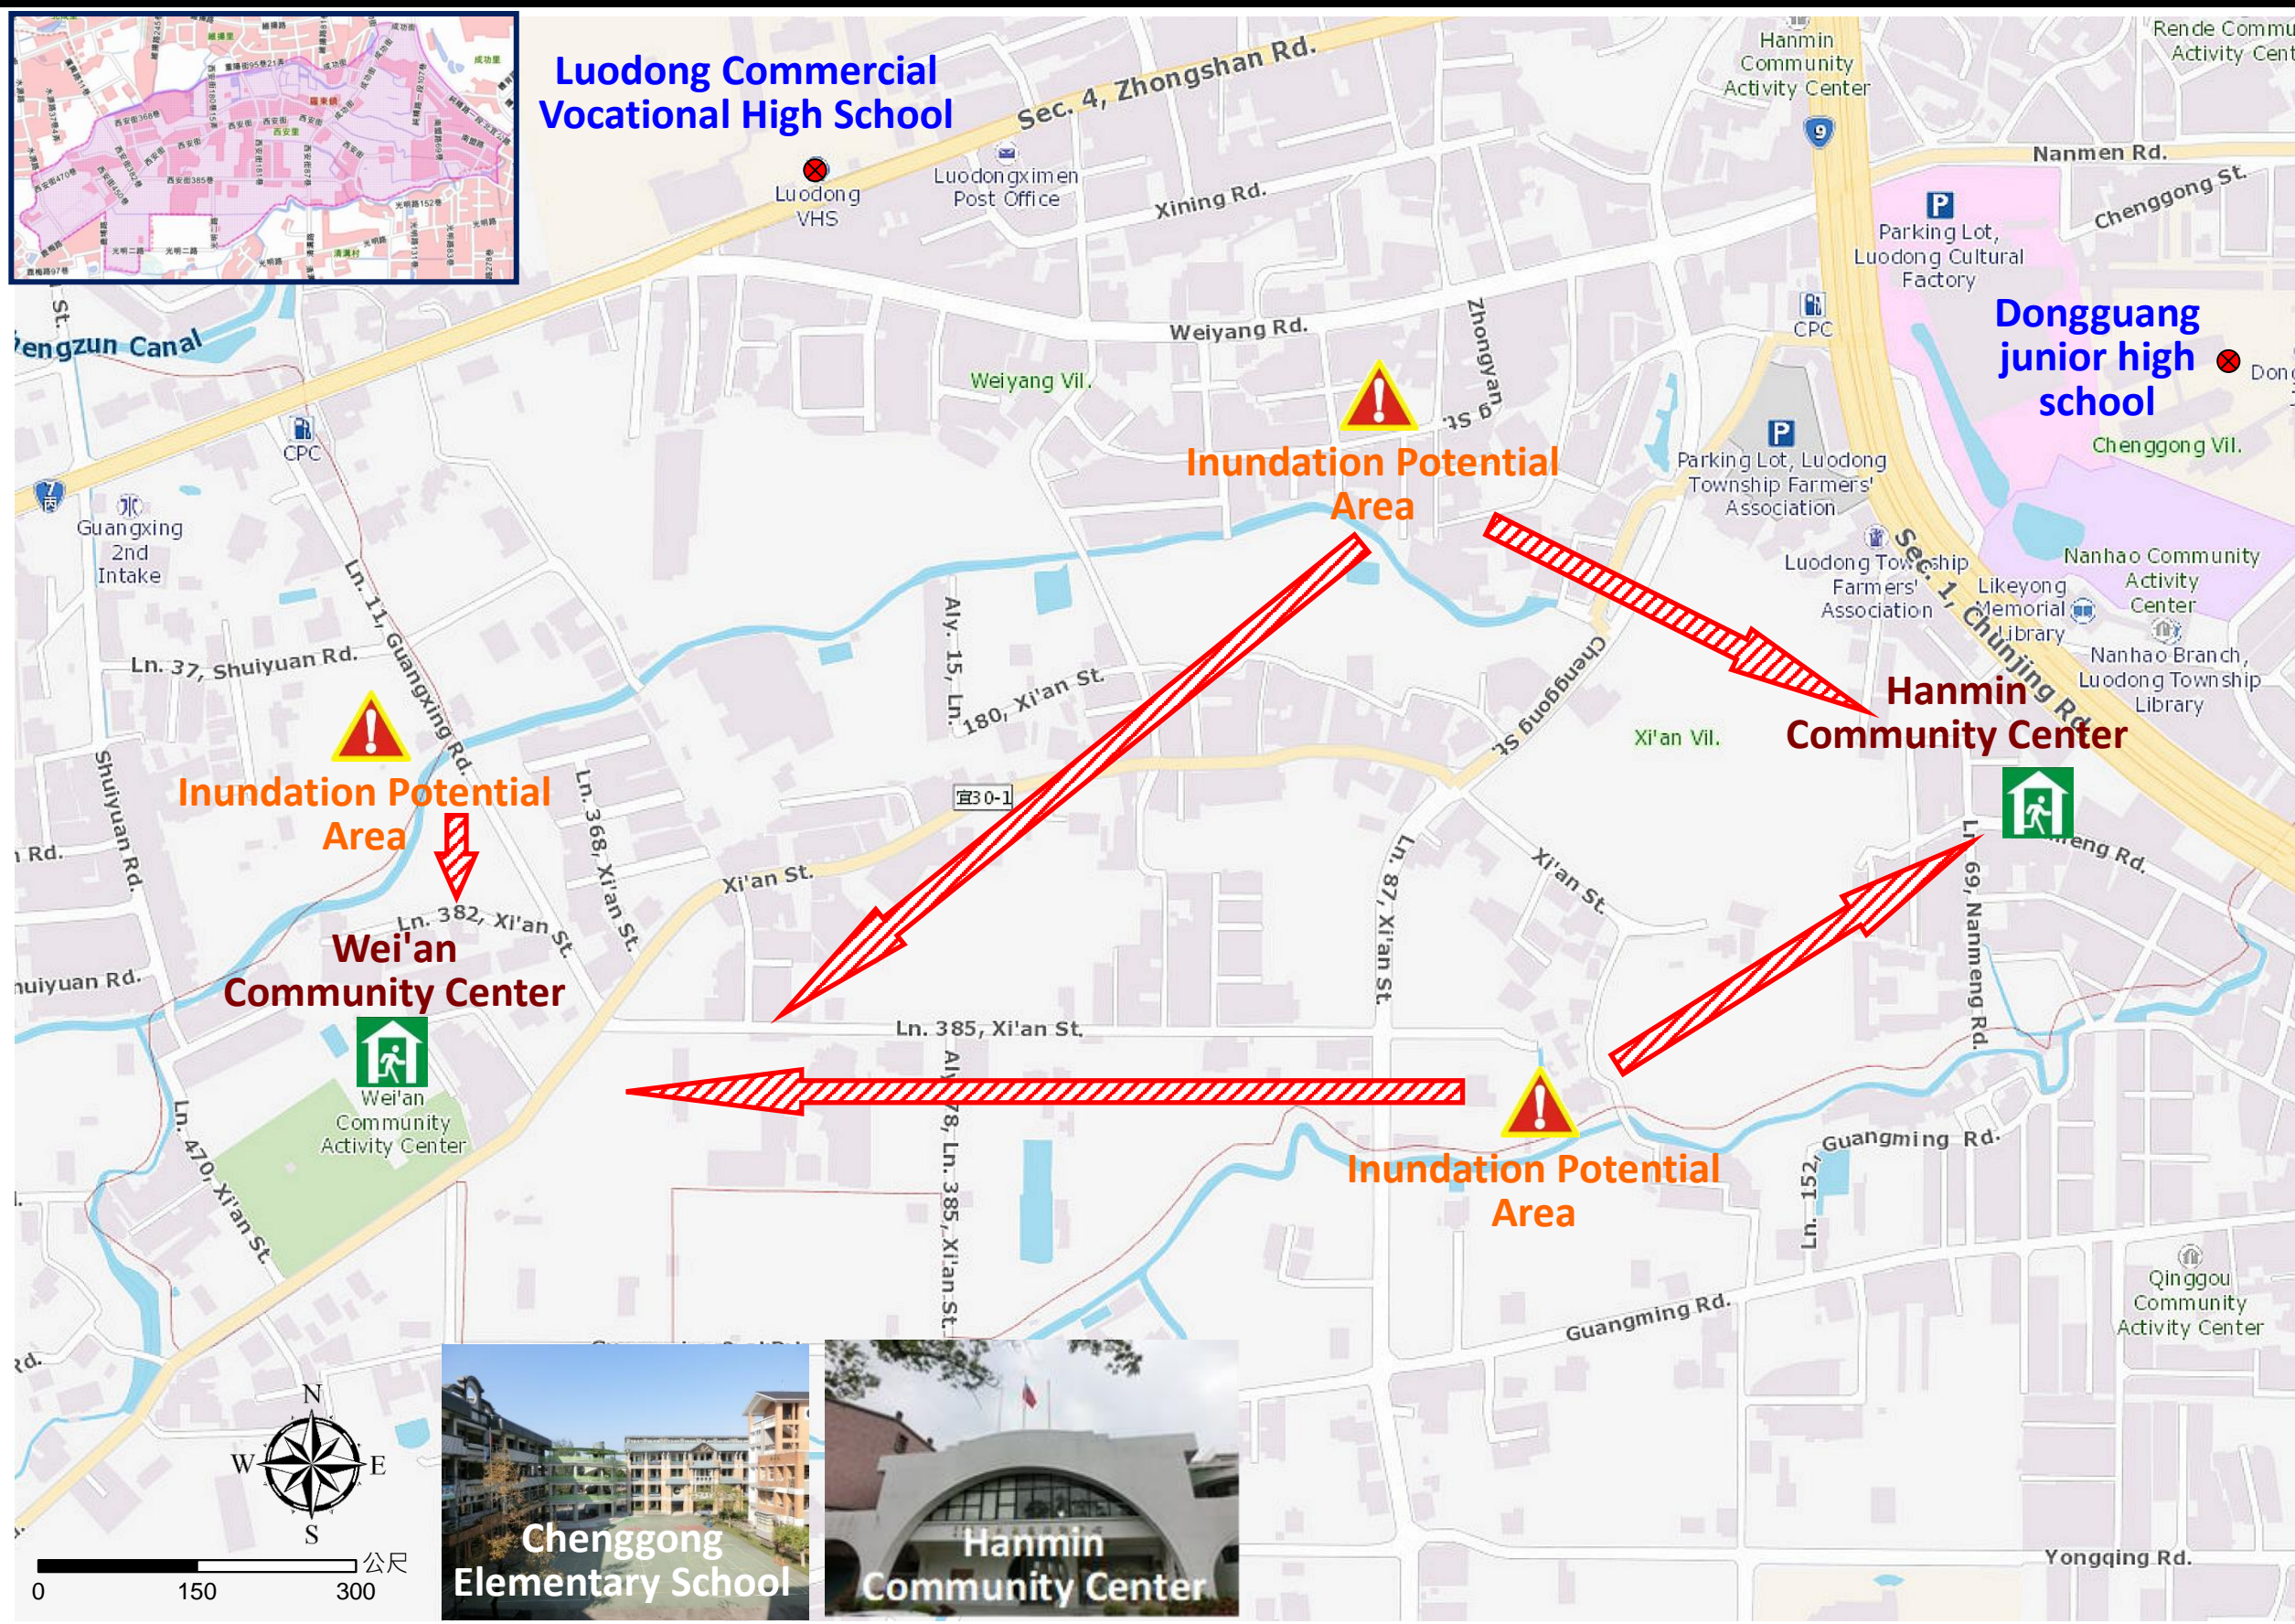

Xi'an Village Evacuation Route

No.1000202-017

DPR Info. List
Xi'an Vil. Info.
Population: 3,322
Disaster Response Unit
1. Luodong Emergency Operation Center Tel: 03-9542550、03-9556243
2. Chief of Village: 陳秀英 CHEN SIOU YING Cell:0909-688755
3. Chenggong Police station Tel: 03-9542471
4. Luodong Fire Branch Tel: 03-9562777
5. Police 110, FD 119
6. Road Department Tel: 03-9882058
DPR Info.
1. Agency of Rural Development & Soil and Water Conservation, MOA https://www.ardswc.gov.tw/Home/
2. Water Resources Agency, MOEA http://www.wra.gov.tw/
3. Central Weather Administration https://www.cwa.gov.tw/V8/C/
4. Yilan County FD http://fire.e-land.gov.tw/
5. Luodong Township Office http://www.lotong.gov.tw/
Shelters
Wei'an Community Center Area: 802.51square meters Cap.: 170ppl. Addr.: 468, Xi'an St. Contact: 林昱宏 LIN YU HONG Tel: 03-9545102#253
Hanmin Community Center Area: 948.86square meters Cap.: 201ppl. Addr.: 219, Sec. 1, Chunjing Rd. Contact: 林昱宏 LIN YU HONG Tel: 03-9545102#253

Legends	Disaster relevant	Facility
---------	-------------------	----------

Made by Yilan County Fire Dep.
Luodong Township Office
March, 2024

Evac. Direction

Disaster warning sign spot

Indoor Shelter

Disaster category