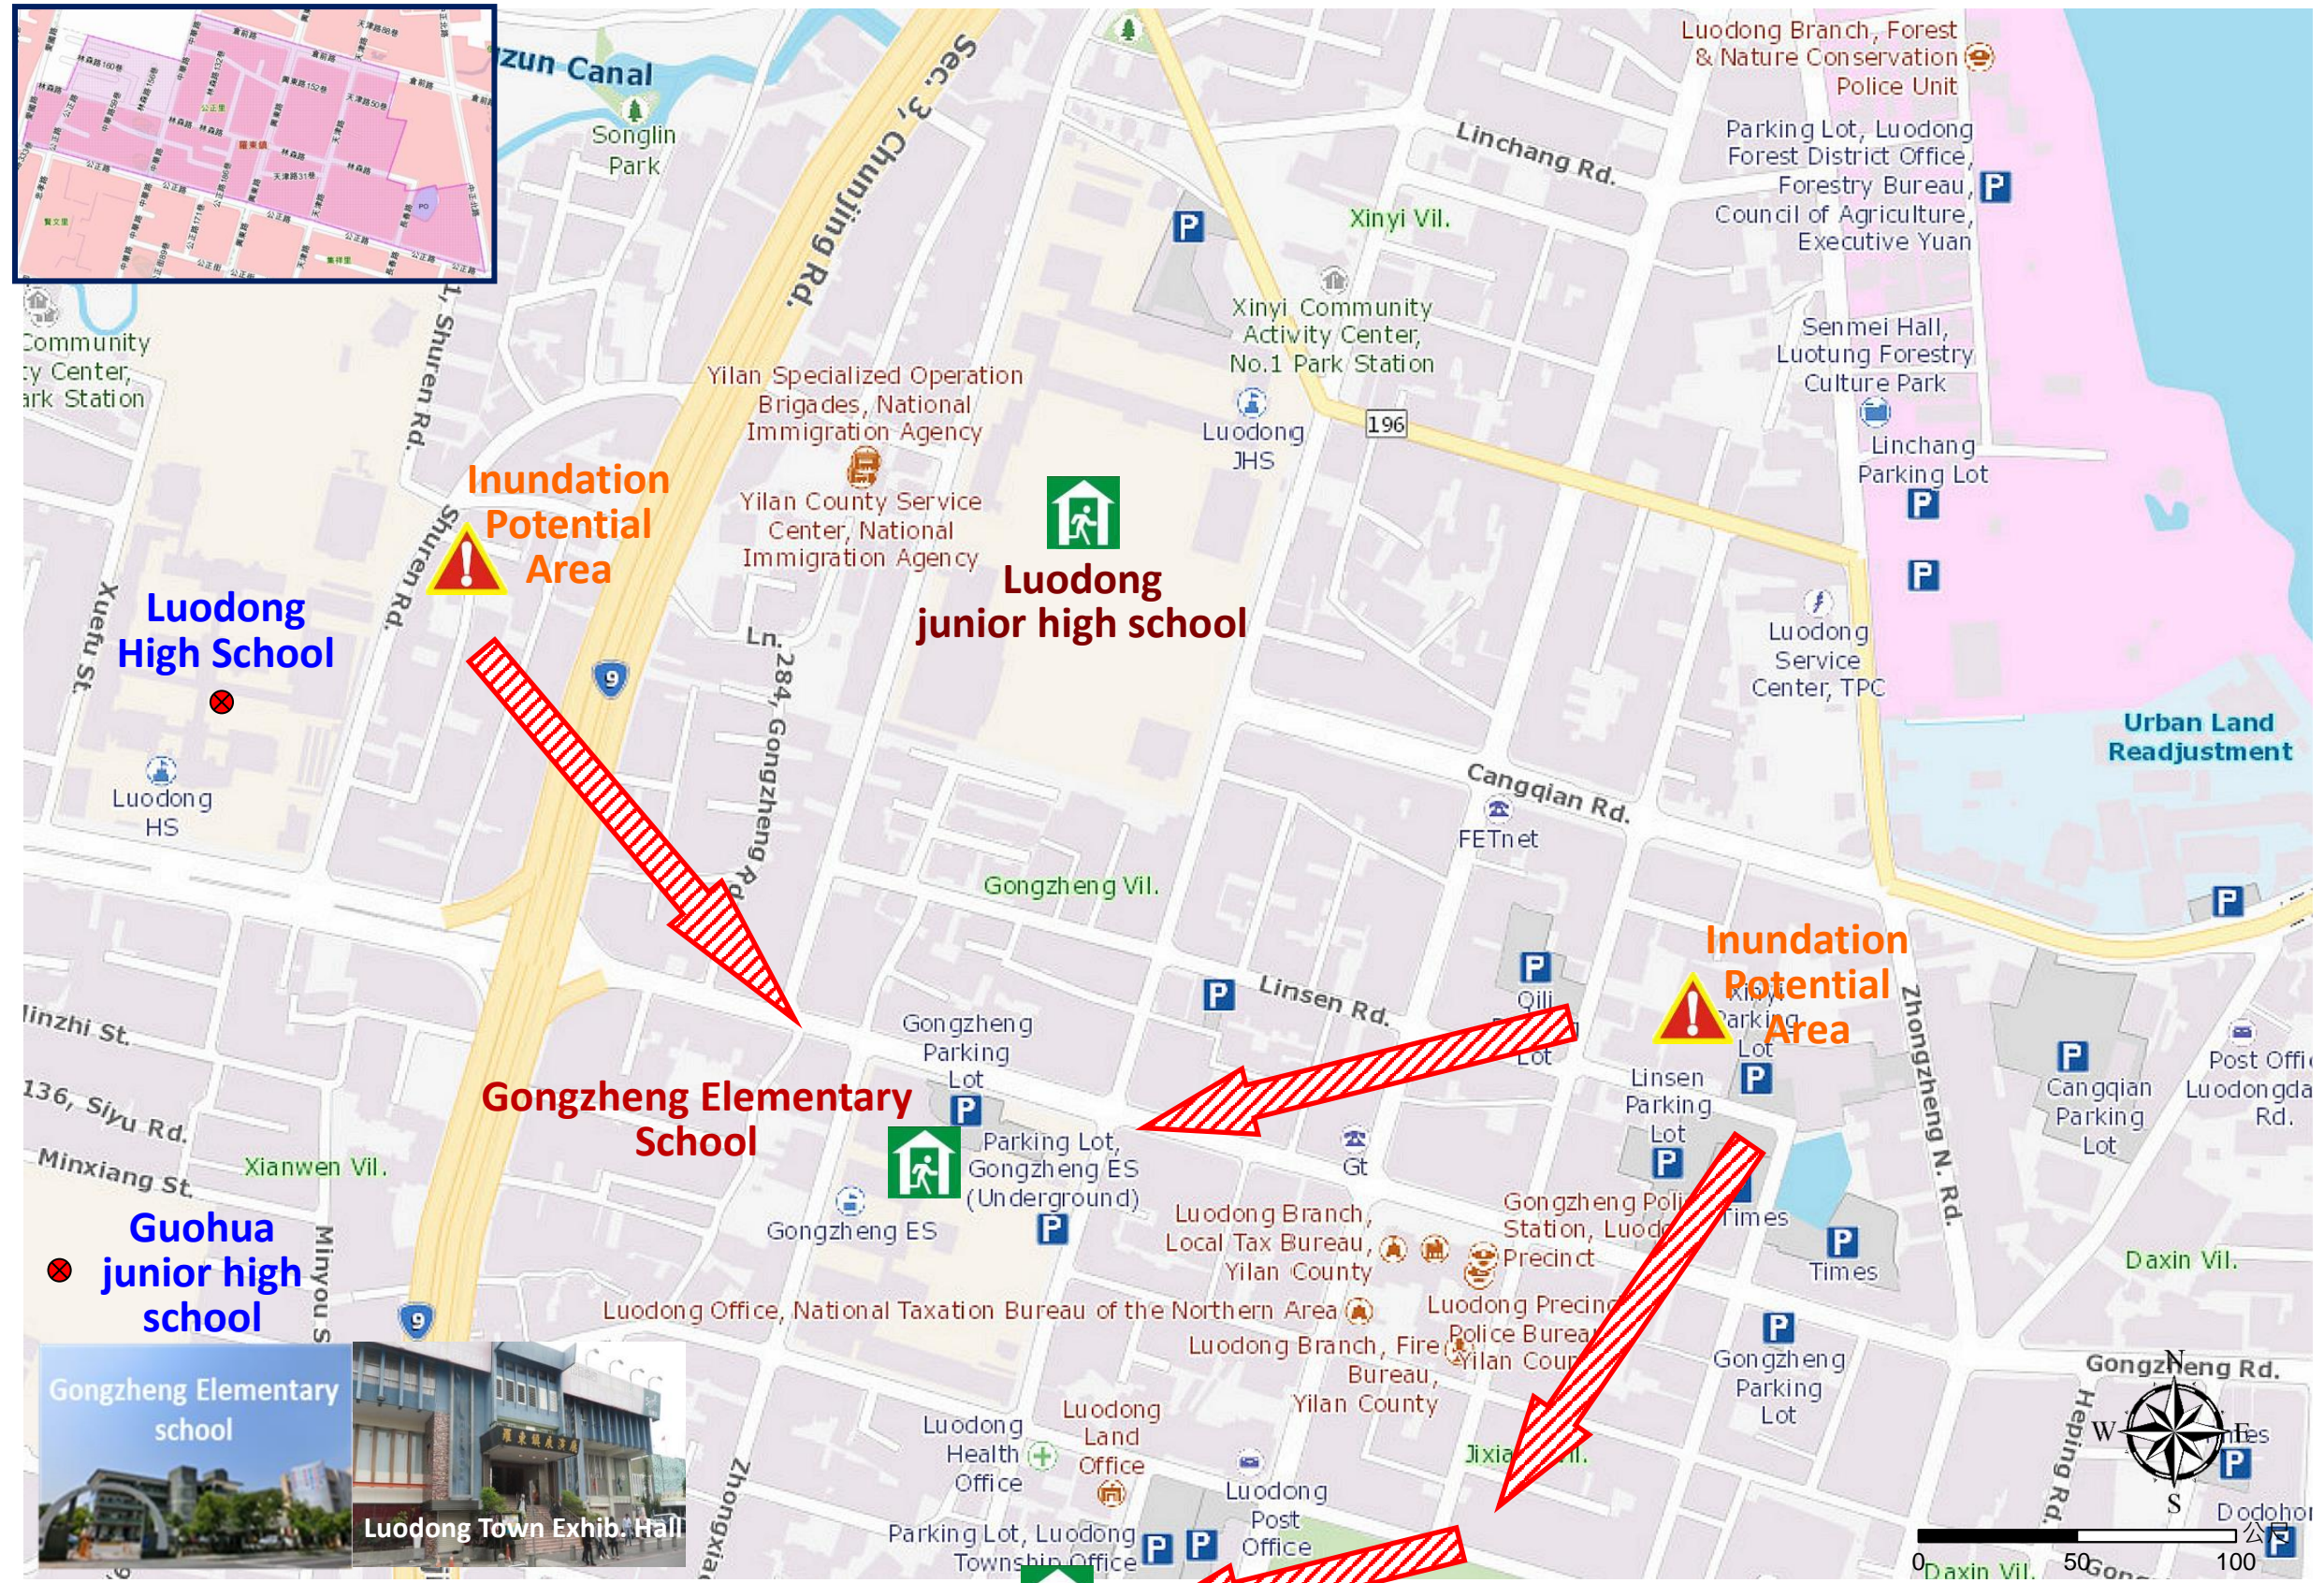

Gongzheng Village Evacuation Route

No.1000202-020

DPR Info. List
Gongzheng Vil. Info.
Population: 3,326
Disaster Response Unit
1. Luodong Emergency Operation Center Tel: 03-9542550、03-9556243
2. Chief of Village: 林豐裕 LIN FENG YU Tel: 03-9565768 Cell:0919-313519
3. Gongzheng Police station Tel: 03-9542029
4. Luodong Fire Branch Tel: 03-9562777
5. Police 110, FD 119
6. Road Department Tel: 03-9882058

Shelters
Luodong Town Exhib. Hall (Second Shelter) Area: 2,407.83square meters Cap.: 510ppl. Addr.: 1, Zhongxing Rd. Contact: 林明毅 LIN MING YI Tel: 03-9545102#258
Gongzheng Elementary school Area:2,668square meters Cap.: 566ppl. Addr.: 199, Gongzheng Rd. Contact: 林昱宏 LIN YU HONG Tel: 03-9545102#253

Made by Yilan County Fire Dep.
Luodong Township Office
March, 2024

--	--	--	--

Legends	Disaster relevant	Facility
---------	-------------------	----------

		Evac. Direction	Disaster warning sign spot	Indoor Shelter	Disaster category
--	--	-----------------	----------------------------	----------------	-------------------