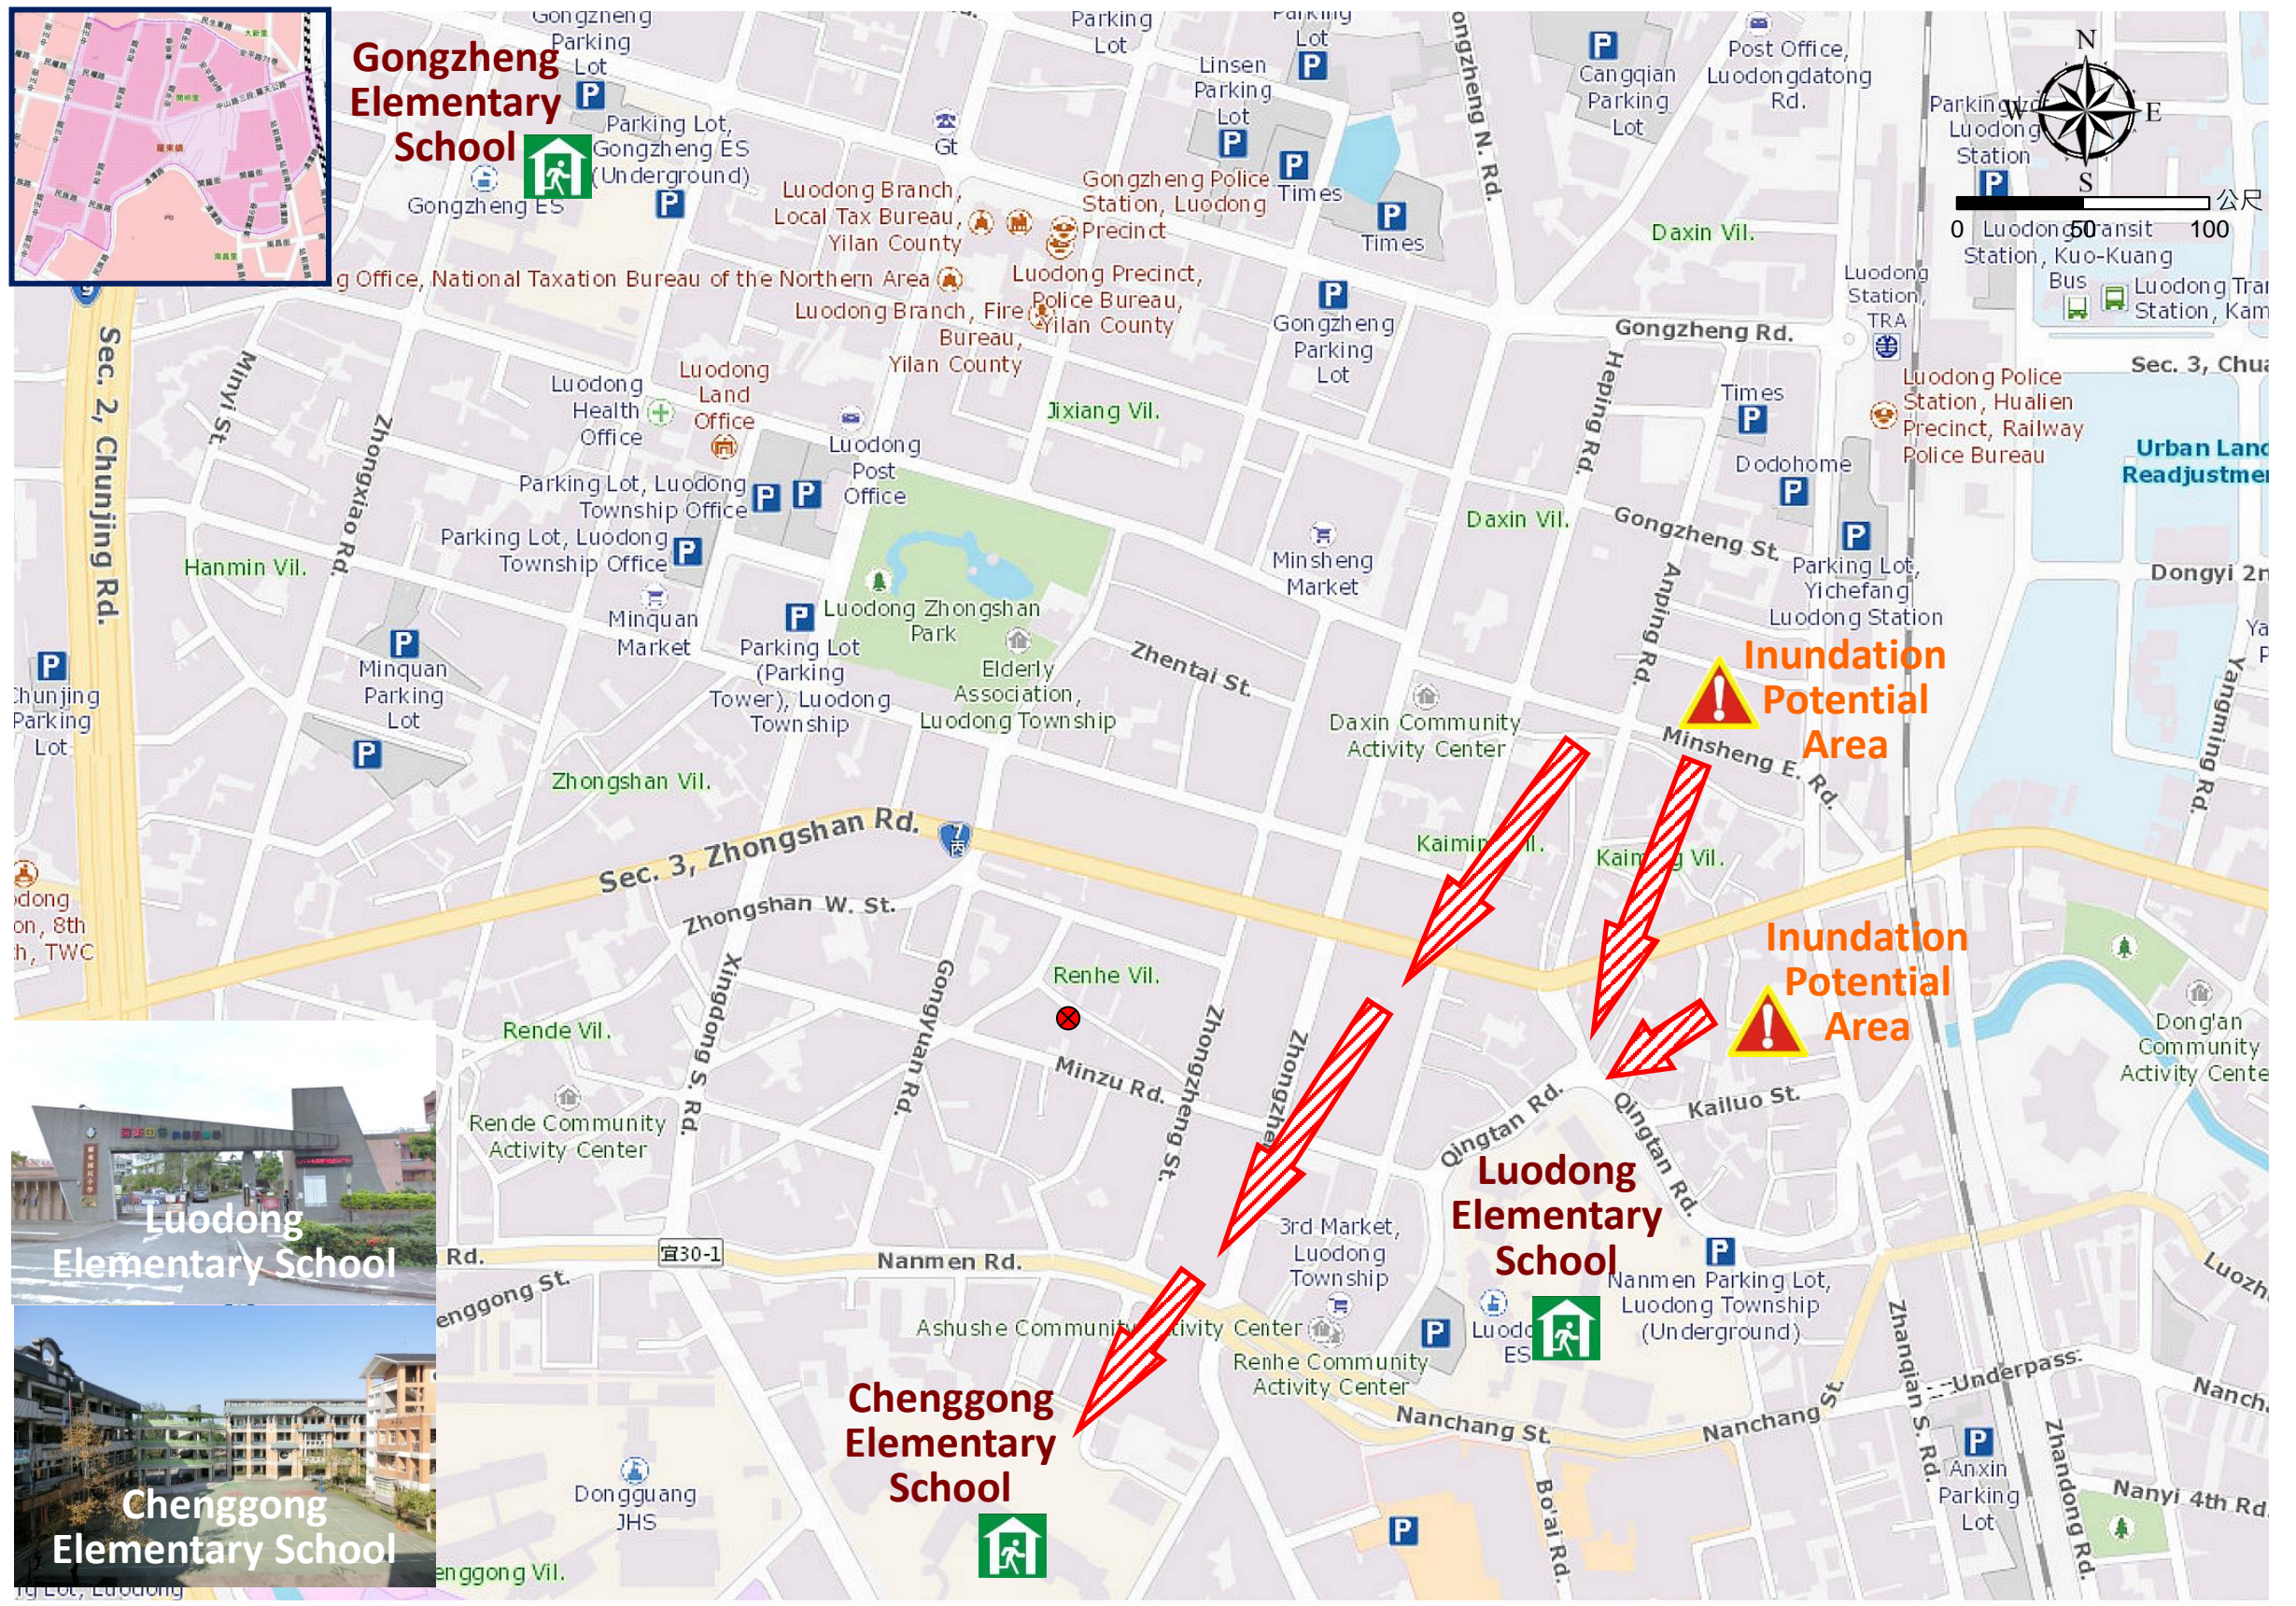

Kaimin Village Evacuation Route

No.1000202-001

DPR Info. List
Kaimin Vil. Info.
Population: 1,557
Disaster Response Unit
1. Luodong Emergency Operation Center Tel: 03-9542550、03-9556243
2. Chief of Village: 李旭盛 LI XU SHENG Tel: 03-9552404 Cell: 0937-884556
3. Kailuo Police station Tel: 03-9542121
4. Luodong Fire Branch Tel: 03-9562777
5. Police 110, FD 119
6. Road Department Tel: 03-9882058
DPR Info.
1. Agency of Rural Development & Soil and Water Conservation, MOA https://www.ardswc.gov.tw/Home/
2. Water Resources Agency, MOEA http://www.wra.gov.tw/
3. Central Weather Administration https://www.cwa.gov.tw/V8/C/
4. Yilan County FD http://fire.e-land.gov.tw/
5. Luodong Township Office http://www.lotong.gov.tw/
Shelters
Luodong Elementary school Area: 817square meters Cap.: 173ppl. Addr.: 1, Minzu Rd. Contact: 林昱宏 LIN YU HONG Tel: 03-9545102#253
Gongzheng Elementary school (SecondShelters) Area: 2,668square meters Cap.: 566ppl. Addr.: 199, Gongzheng Rd. Contact: 林昱宏 LIN YU HONG Tel: 03-9545102#253
Made by Yilan County Fire Dep. Luodong Township Office

Legends	Disaster relevant	Facility	
	 Evac. Direction	 Disaster warning sign spot	 Indoor Shelter

March, 2024				
-------------	--	--	--	--