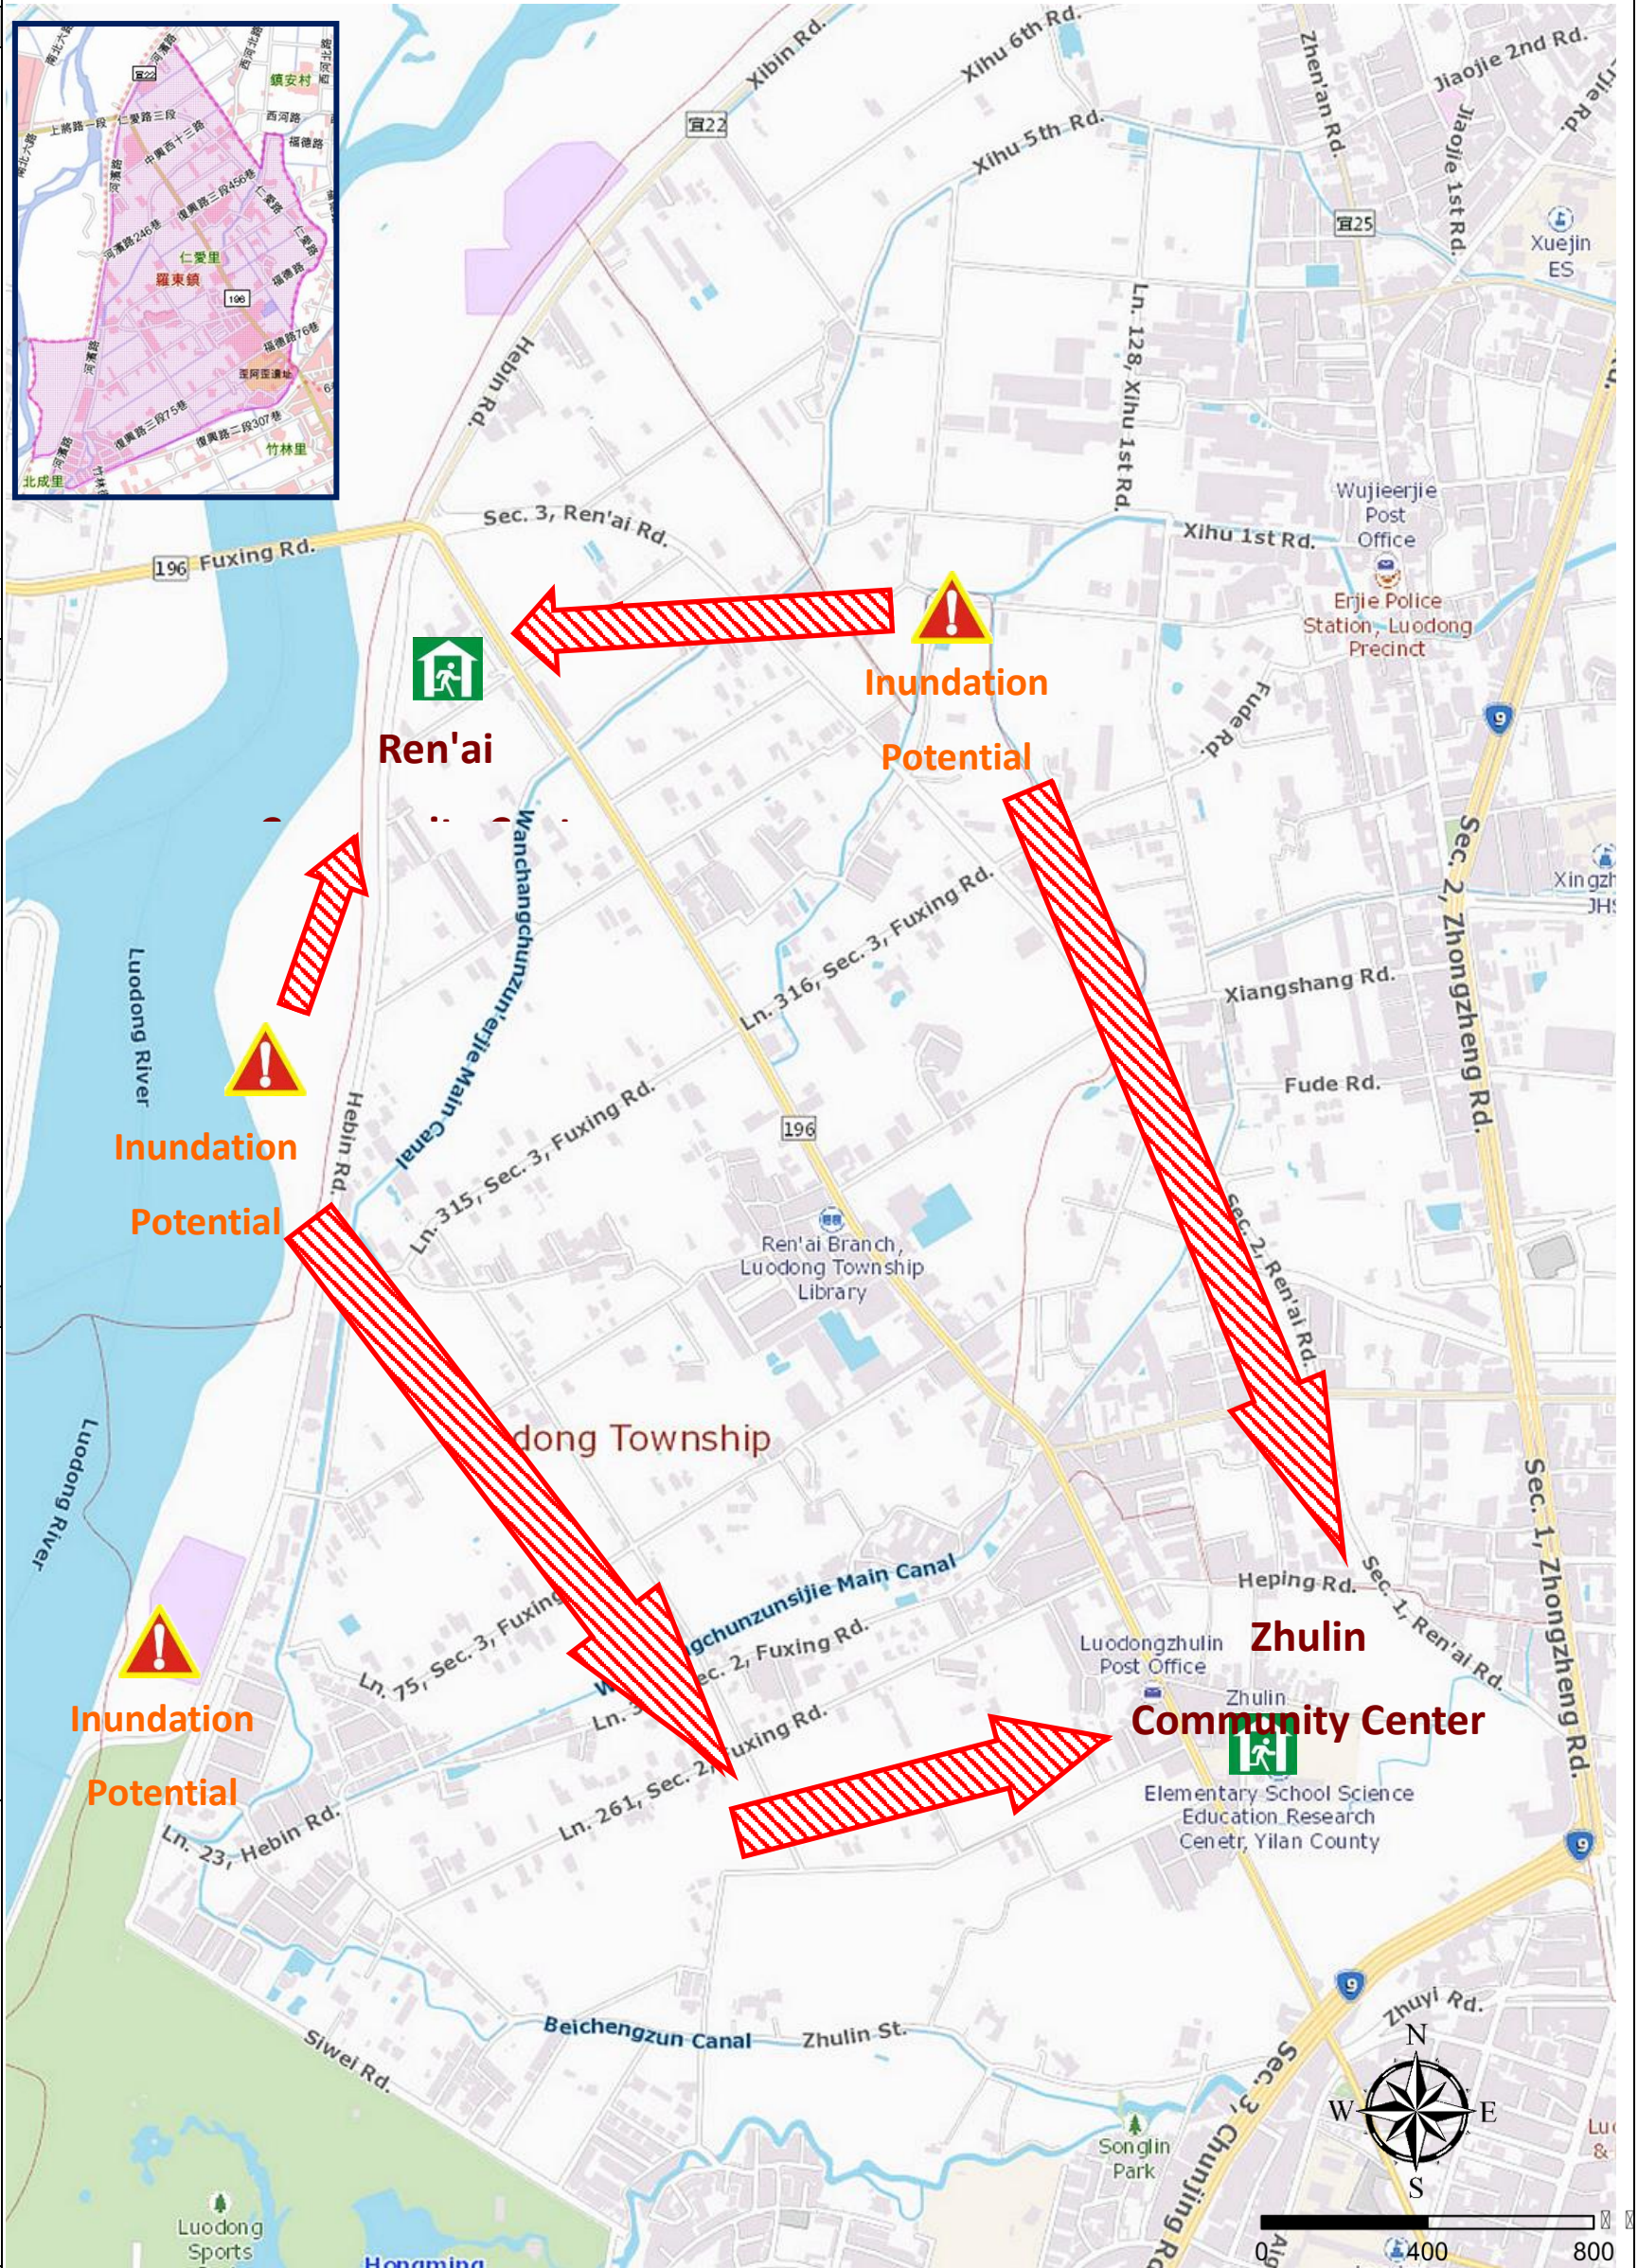

Ren'ai Village Evacuation Route

No.1000202-012

DPR Info. List
Ren'ai Vil. Info.
Population: 4,451
Disaster Response Unit
<ol style="list-style-type: none"> 1. Luodong Emergency Operation Center Tel: 03-9542550、03-9556243 2. Chief of Village: 陳漢松 CHEN HAN SONG Tel: 03-9656935 Cell: 0920-656935 3. Gongzheng Police station Tel: 03-9542029 4. Luodong Fire Branch Tel: 03-9562777 5. Police 110, FD 119 6. Road Department Tel: 03-9982161~3
DPR Info.
<ol style="list-style-type: none"> 1. Agency of Rural Development & Soil and Water Conservation, MOA https://www.ardswc.gov.tw/Home/ 2. Water Resources Agency, MOEA http://www.wra.gov.tw/ 3. Central Weather Administration https://www.cwa.gov.tw/V8/C/ 1. Yilan County FD http://fire.e-land.gov.tw/ 2. Luodong Township Office http://www.lotong.gov.tw/
Shelters
<p>Ren'ai Community Center Area: 820square meters Cap.: 174ppl. Addr.: 557, Sec. 3, Fuxing Rd. Contact: 林昱宏 LIN YU HONG Tel: 03-9545102#253</p> 
<p>Zhulin Community Center Area: 698.44square meters Cap.: 148ppl. Addr.: 122, Sec. 2, Fuxing Rd. Contact: 林昱宏 LIN YU HONG Tel: 03-9545102#253</p> 
Made by Yilan County Fire Dep. Luodong Township Office March, 2024

Legends	Disaster relevant	Facility
---------	-------------------	----------

Evac. Direction

Disaster warning sign spot

Indoor Shelter

Disaster category

Police station