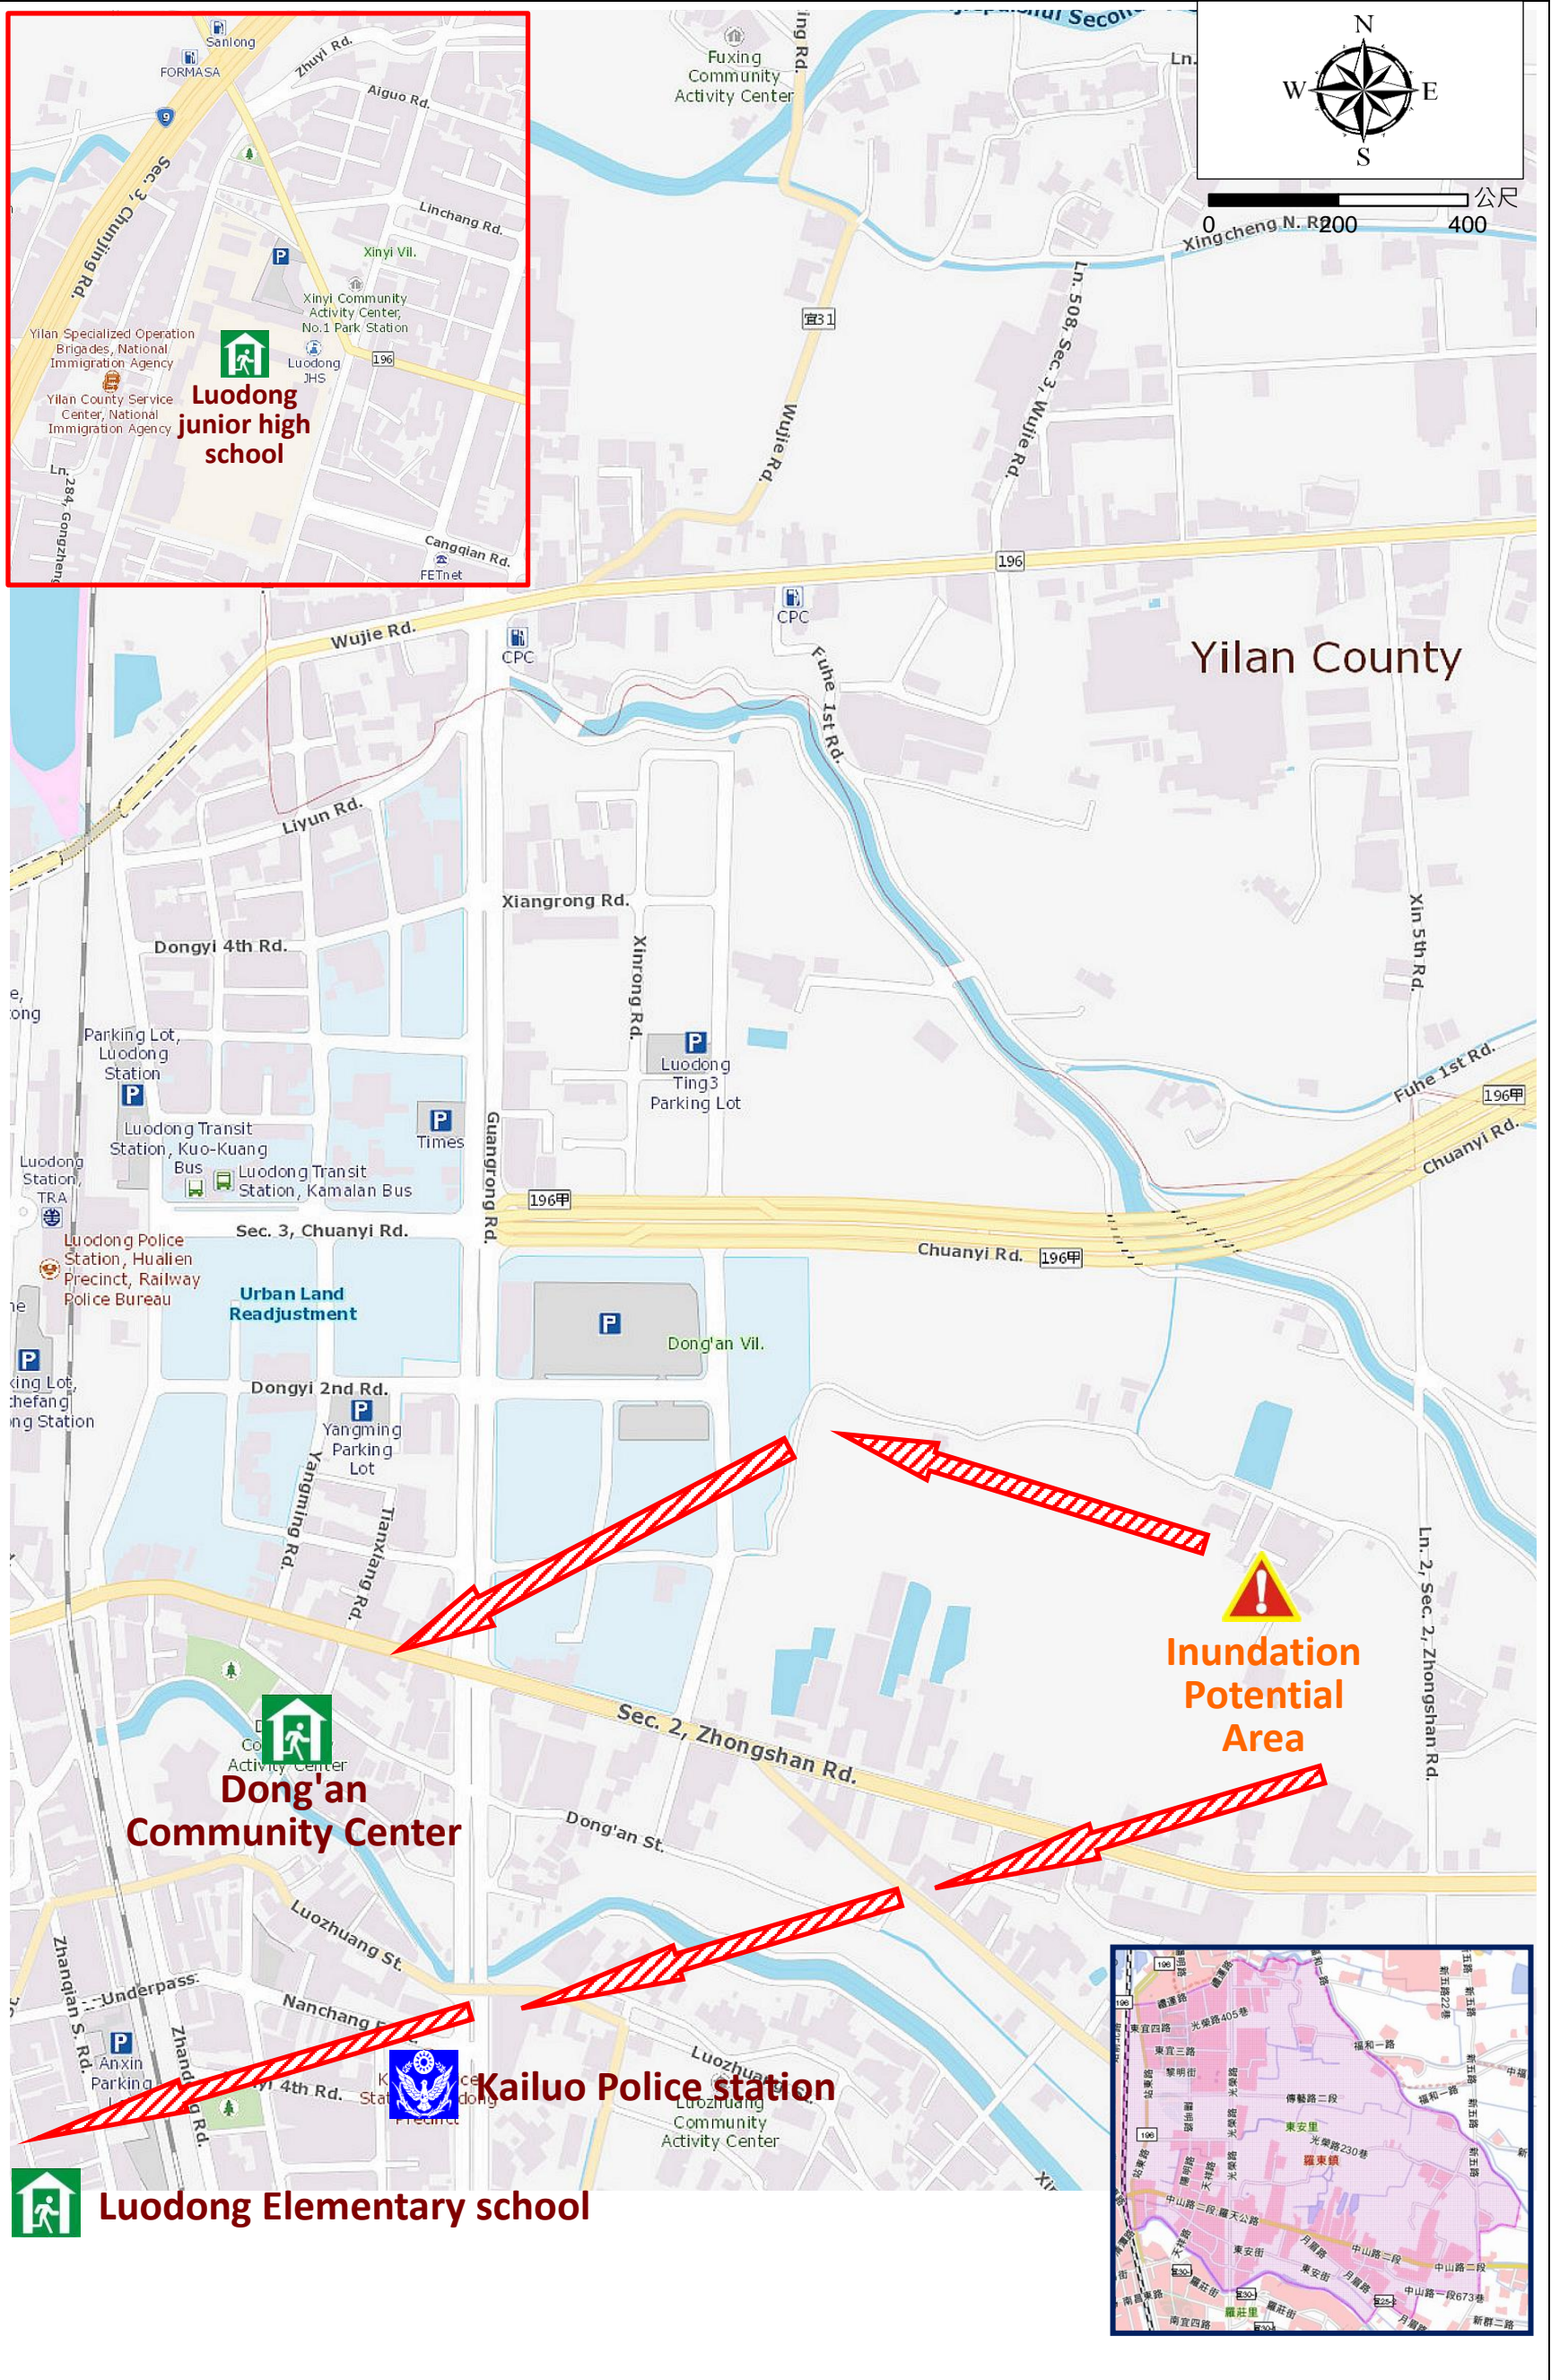

# Dong'an Village Evacuation Route

No.1000202-005

DPR Info. List
Dong'an Vil. Info.
Population: 4,363
Disaster Response Unit
1. Luodong Emergency Operation Center Tel: 03-9542550、03-9556243
2. Chief of Village: 林捷肇 LIN JIE ZHAO Tel: 03-9564947 Cell:0933244739
3. Kailuo Police station Tel: 03-9542121
4. Luodong Fire Branch Tel: 03-9562777
5. Police 110, FD 119
6. Road Department Tel: 03-9882058

DPR Info.
1. Agency of Rural Development & Soil and Water Conservation, MOA <a href="https://www.ardswc.gov.tw/Home/">https://www.ardswc.gov.tw/Home/</a>
2. Water Resources Agency, MOEA <a href="http://www.wra.gov.tw/">http://www.wra.gov.tw/</a>
3. Central Weather Administration <a href="https://www.cwa.gov.tw/V8/C/">https://www.cwa.gov.tw/V8/C/</a>
4. Yilan County FD <a href="http://fire.e-land.gov.tw/">http://fire.e-land.gov.tw/</a>
5. Luodong Township Office <a href="http://www.lotong.gov.tw/">http://www.lotong.gov.tw/</a>

Made by Yilan County Fire Dep.  
Luodong Township Office  
March, 2024

Legends	Disaster relevant	Facility
	Evac. Direction Disaster warning sign spot	Indoor Shelter Disaster category Police station