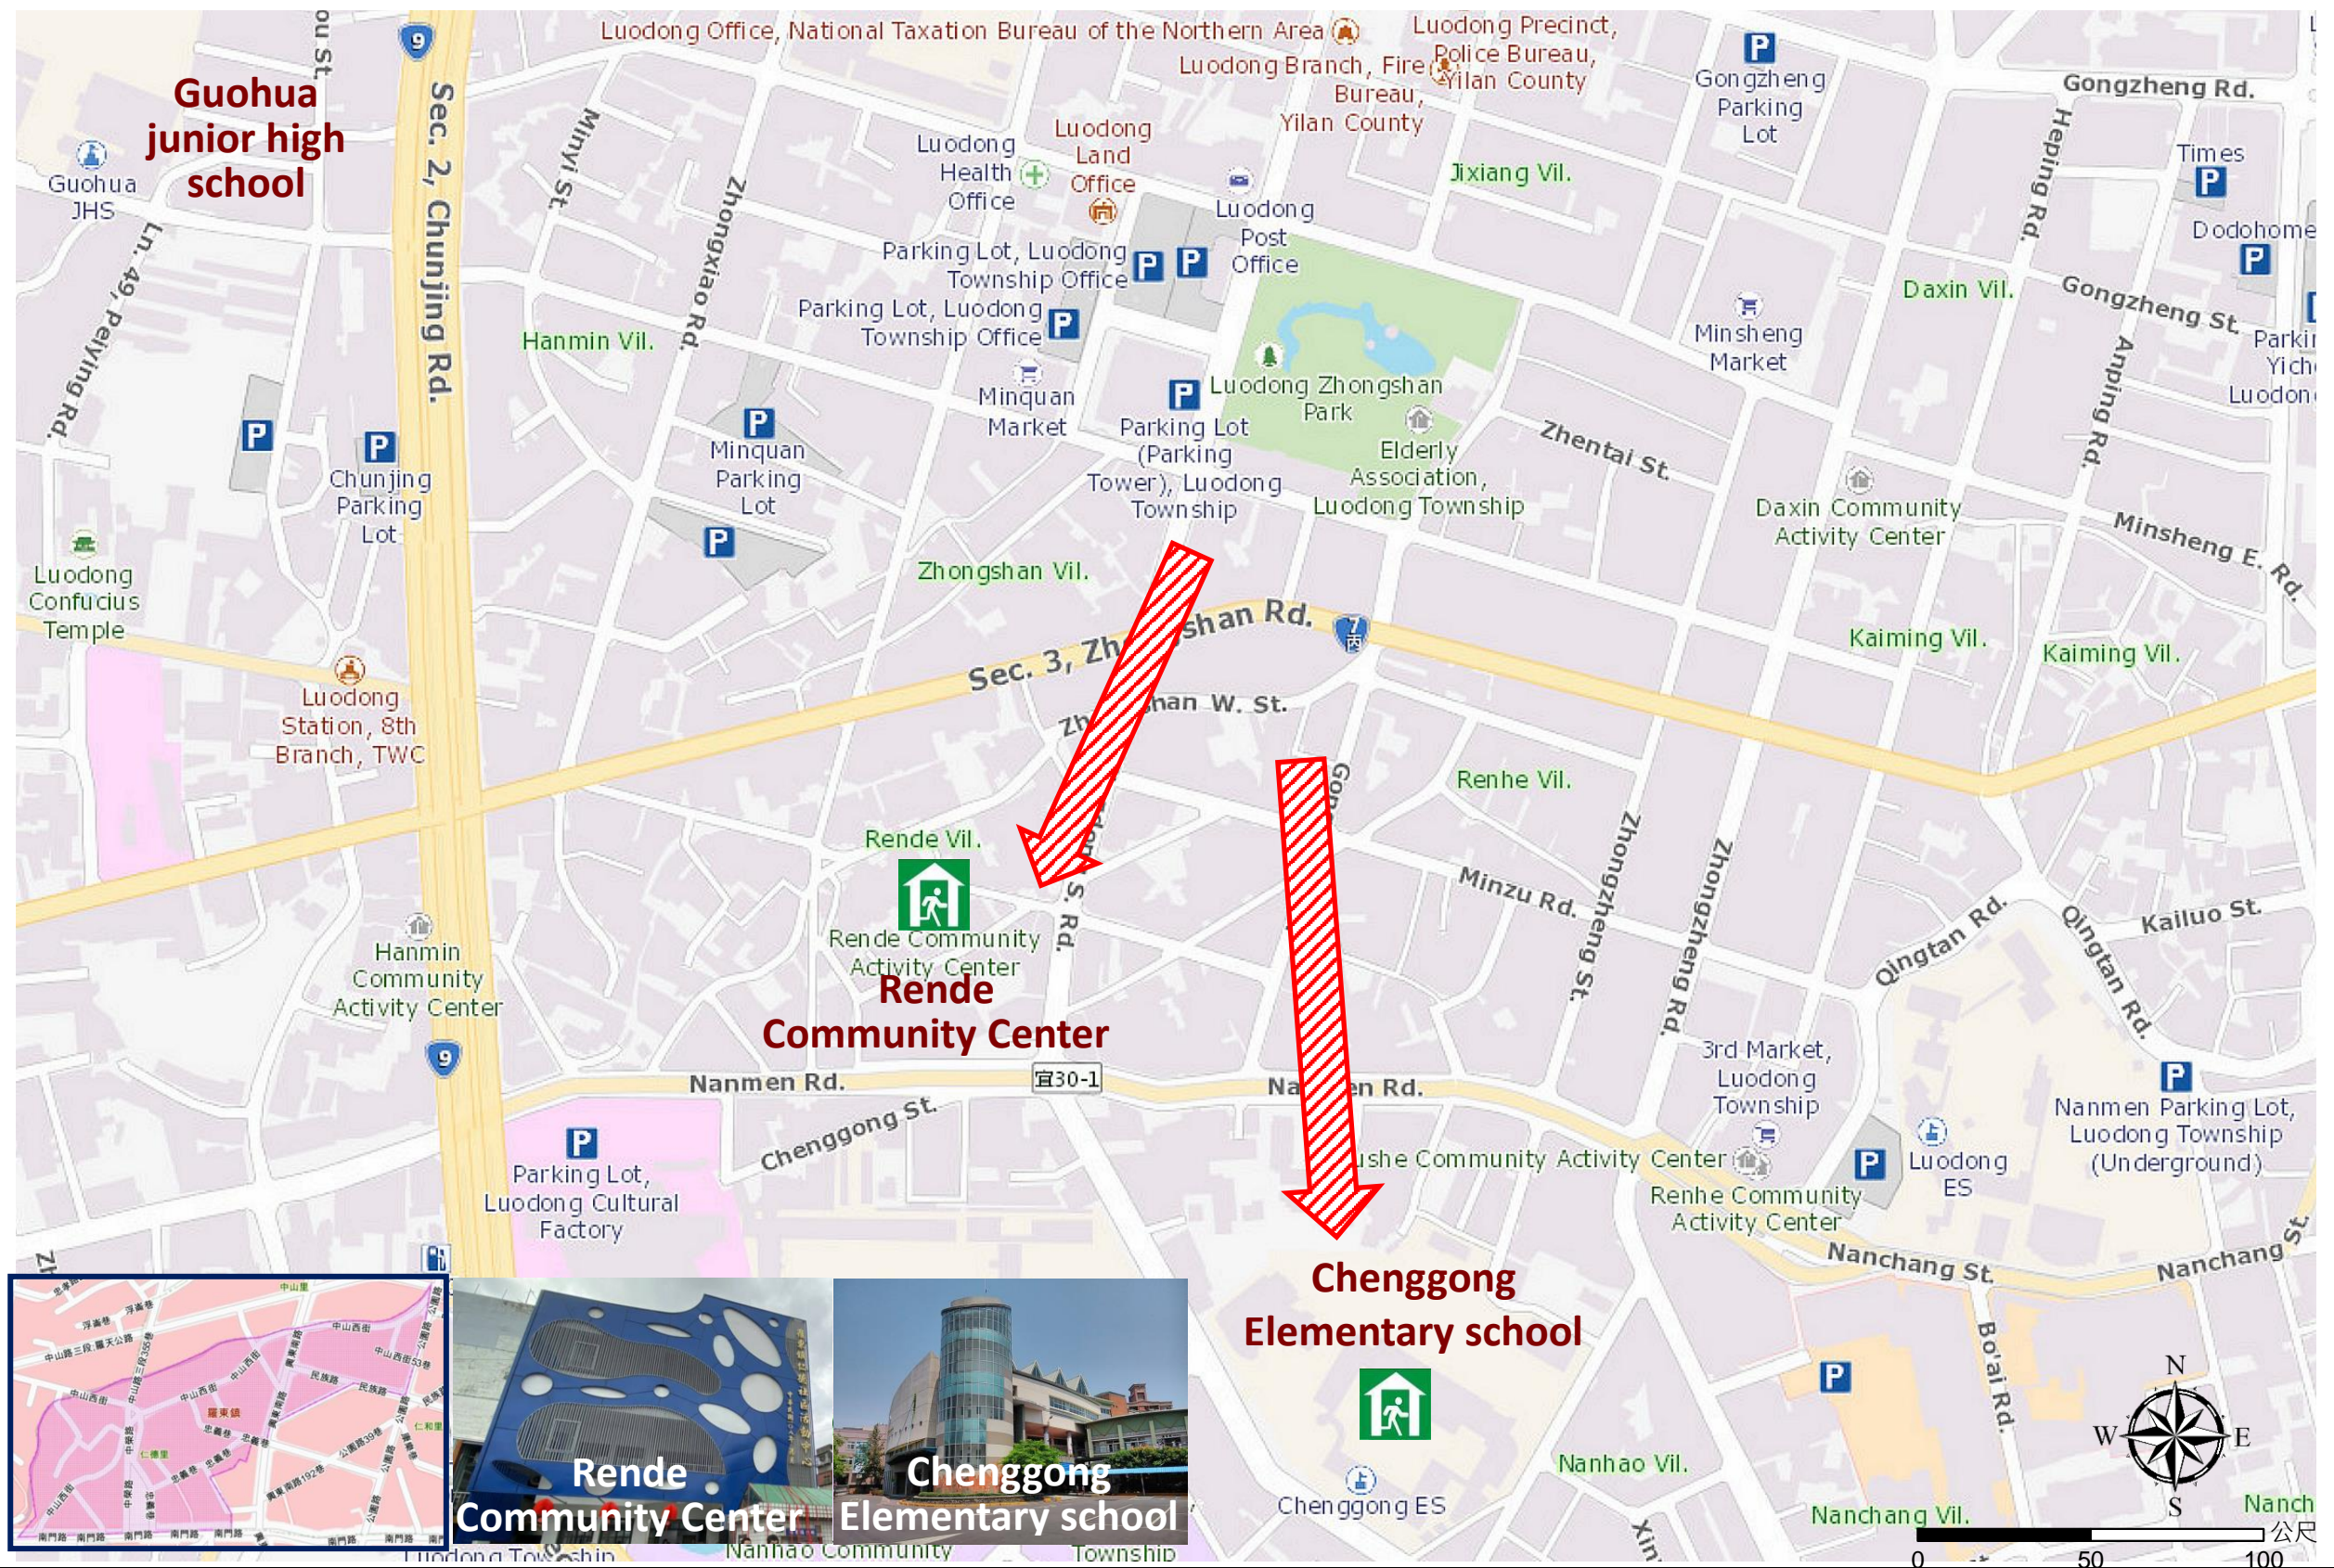

Rende Village Evacuation Route

No.1000202-011

DPR Info. List
Rende Vil. Info.
Population: 1,283
Disaster Response Unit
1. Luodong Emergency Operation Center Tel: 03-9542550 · 03-9556243
2. Chief of Village: 林啟東 LIN QI DONG Tel: 03-9546412 Cell:0922-956221
3. Chenggong Police station Tel: 03-9542471
4. Luodong Fire Branch Tel: 03-9562777
5. Police 110, FD 119
6. Road Department Tel: 03-9982161~3
DPR Info.
1. Agency of Rural Development & Soil and Water Conservation, MOA https://www.ardswc.gov.tw/Home/
2. Water Resources Agency, MOEA http://www.wra.gov.tw/
3. Central Weather Administration https://www.cwa.gov.tw/V8/C/
4. Yilan County FD http://fire.e-land.gov.tw/
5. Luodong Township Office http://www.lotong.gov.tw/
Shelters
Rende Community Center Area: 462.31square meters Cap.: 98ppl. Addr.: 80-2, Zhongyi Ln. Contact: 林昱宏 LIN YU HONG Tel: 03-9545102#253
Chenggong Elementary school (SecondShelters) Area: 1074.71square meters Cap.: 228ppl. Addr.: 100, Xingdong S. Rd. Contact: 林昱宏 LIN YU HONG Tel: 03-9545102#253
Made by Yilan County Fire Dep. Luodong Township Office

Legends	Disaster relevant	Facility
	 Evac. Direction	 Disaster warning sign spot

March, 2024