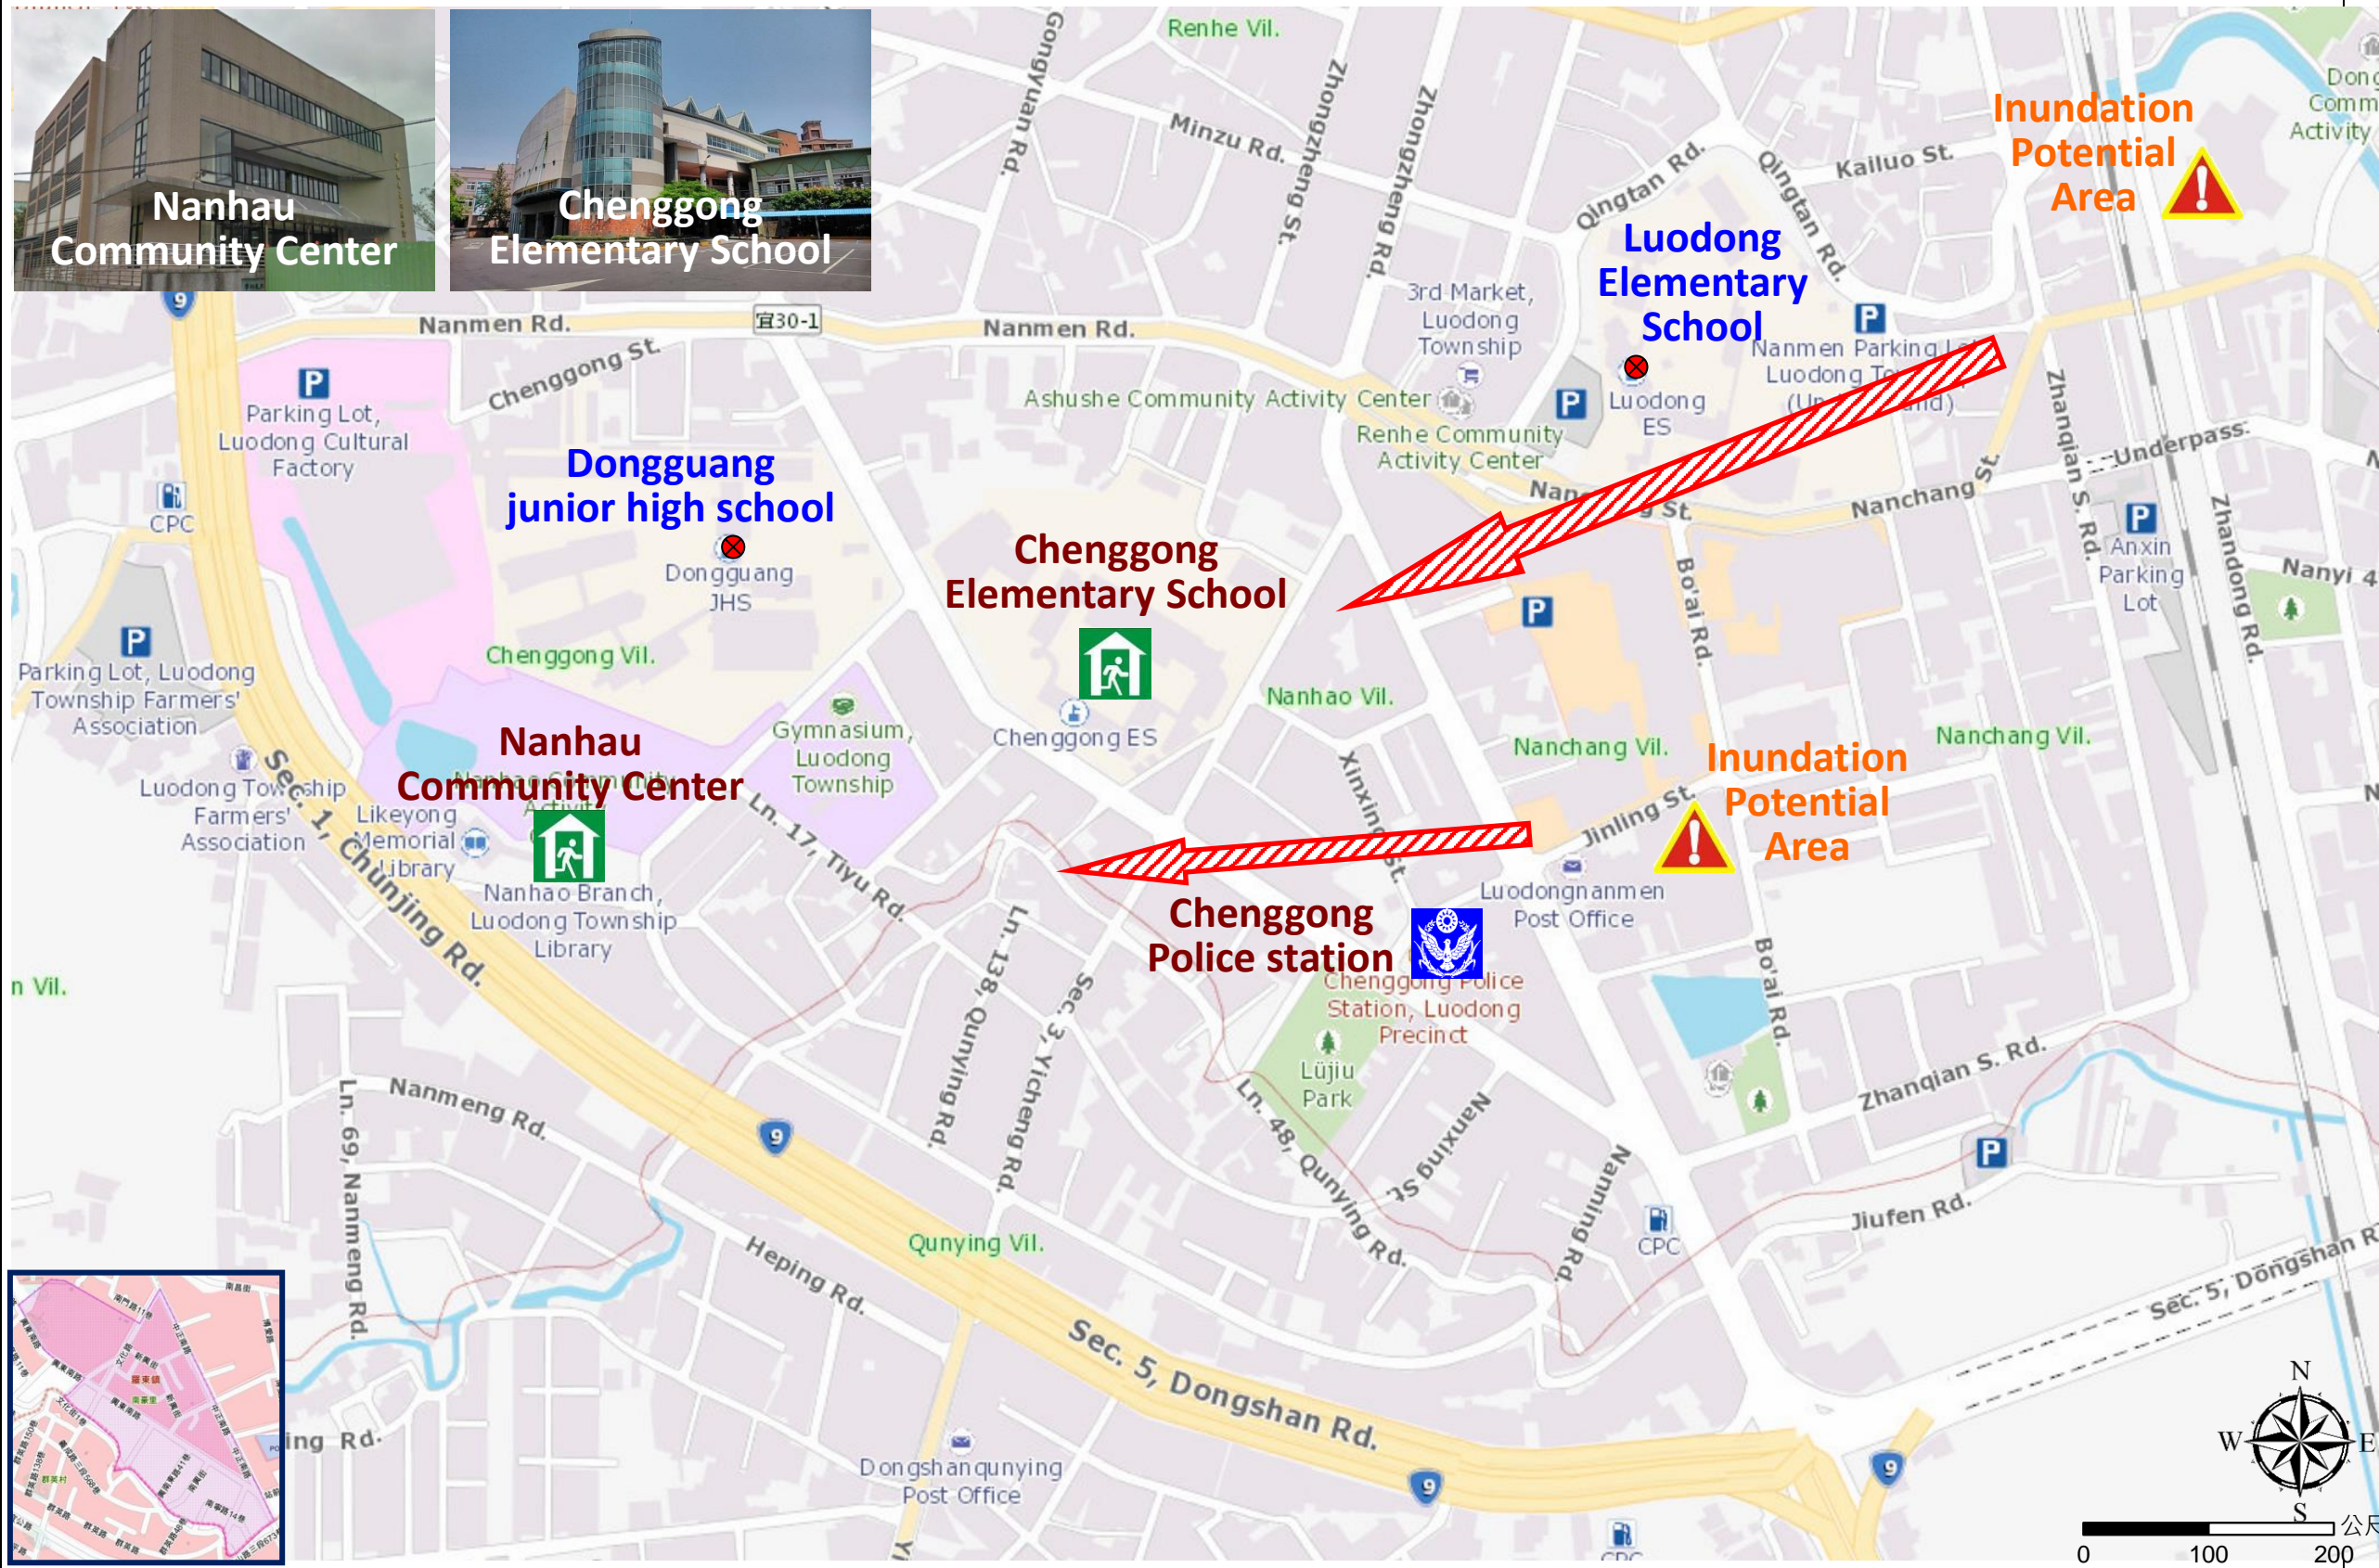

Nanhau Village Evacuation Route

No.1000202-009

- DPR Info. List
- Nanhau Vil. Info.
- Population: 1,537
- Disaster Response Unit
1. Luodong Emergency Operation Center
Tel: 03-9542550 · 03-9556243
 2. Chief of Village: 林聰雄
LIN CONG XIONG
Tel: 03-9546283
Cell:0989-454878
 3. Chenggong Police station
Tel: 03-9542471
 4. Luodong Fire Branch
Tel: 03-9562777
 5. Police 110, FD 119
 6. Road Department
Tel: 03-9982161~3

Made by Yilan County Fire Dep.
Luodong Township Office
March, 2024

Legends	Disaster relevant		Facility		
					
	Evac. Direction	Disaster warning sign spot	Indoor Shelter	Disaster category	Police station