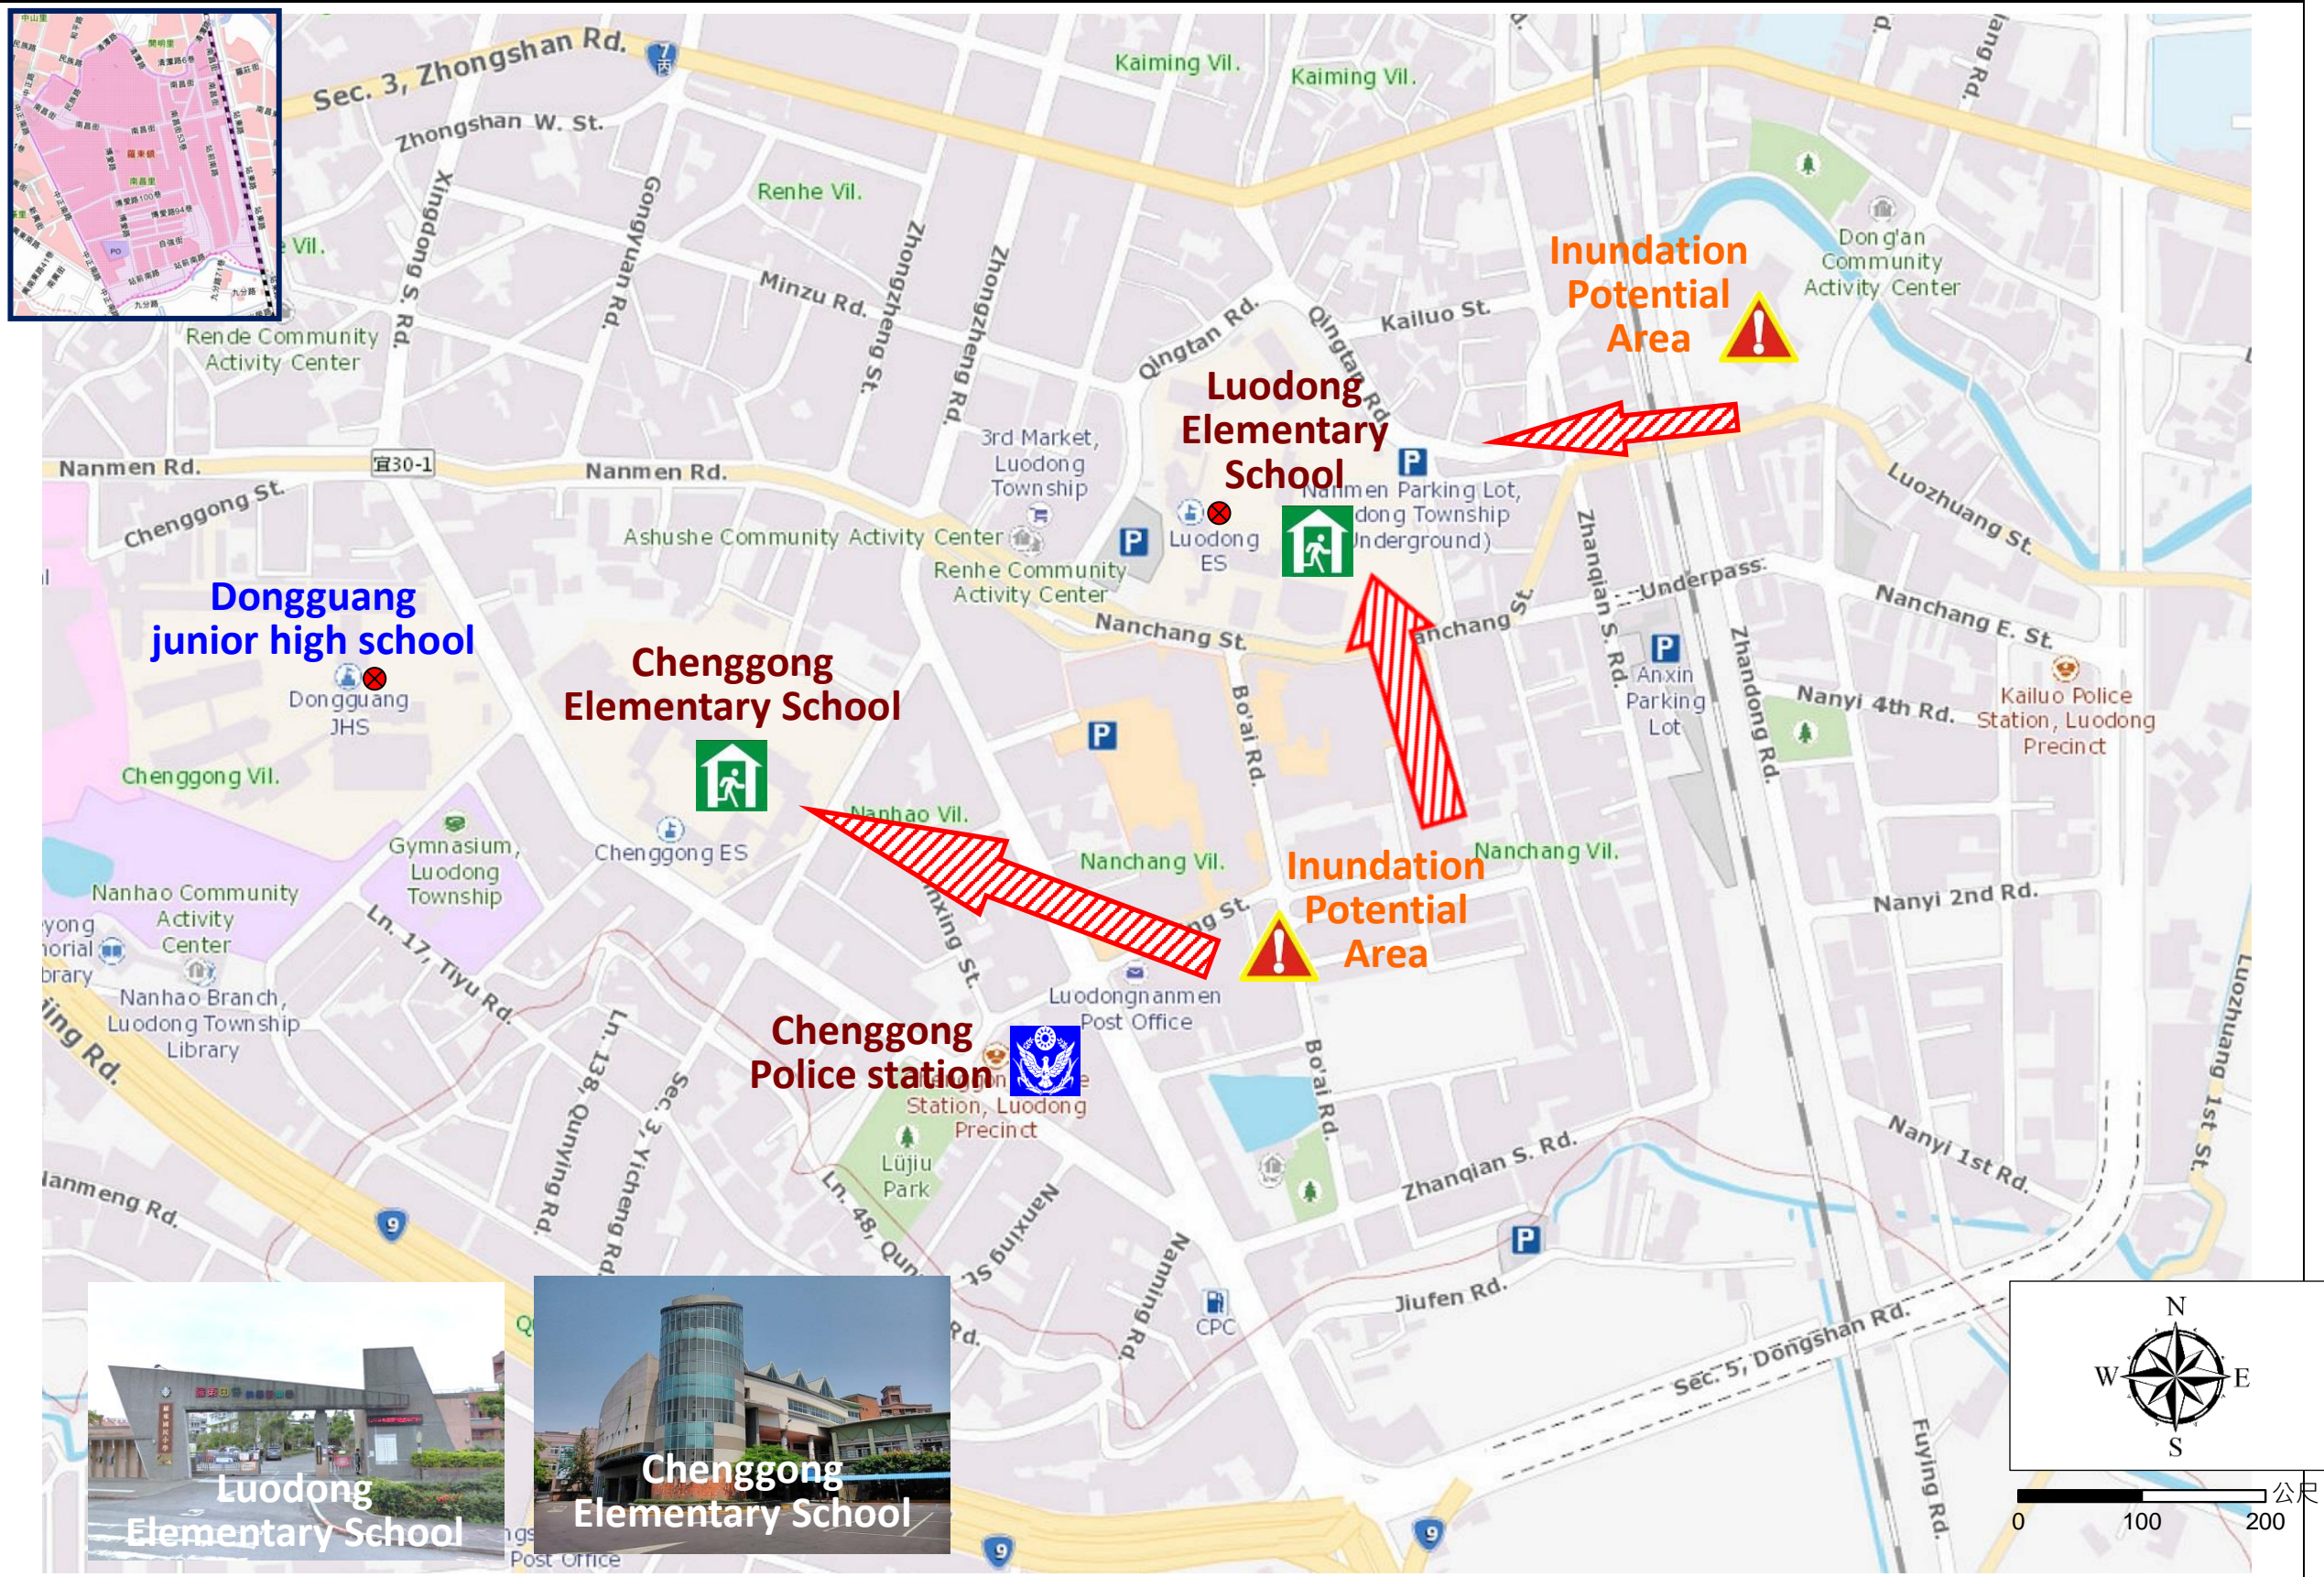

Nanchang Village Evacuation Route

No.1000202-008

DPR Info. List
Nanchang Vil. Info.
Population: 2,733
Disaster Response Unit
1. Luodong Emergency Operation Center Tel: 03-9542550 · 03-9556243
2. Chief of Village: 李玉雲 LI YU YUN Cell: 0937-162798
3. Chenggong Police station Tel: 03-9542471
4. Luodong Fire Branch Tel: 03-9562777
5. Police 110, FD 119
6. Road Department Tel: 03-9982161~3

Made by Yilan County Fire Dep.
Luodong Township Office
March, 2024

Legends	Disaster relevant		Facility		
	Evac. Direction	Disaster warning sign spot	Indoor Shelter	Disaster category	Police station