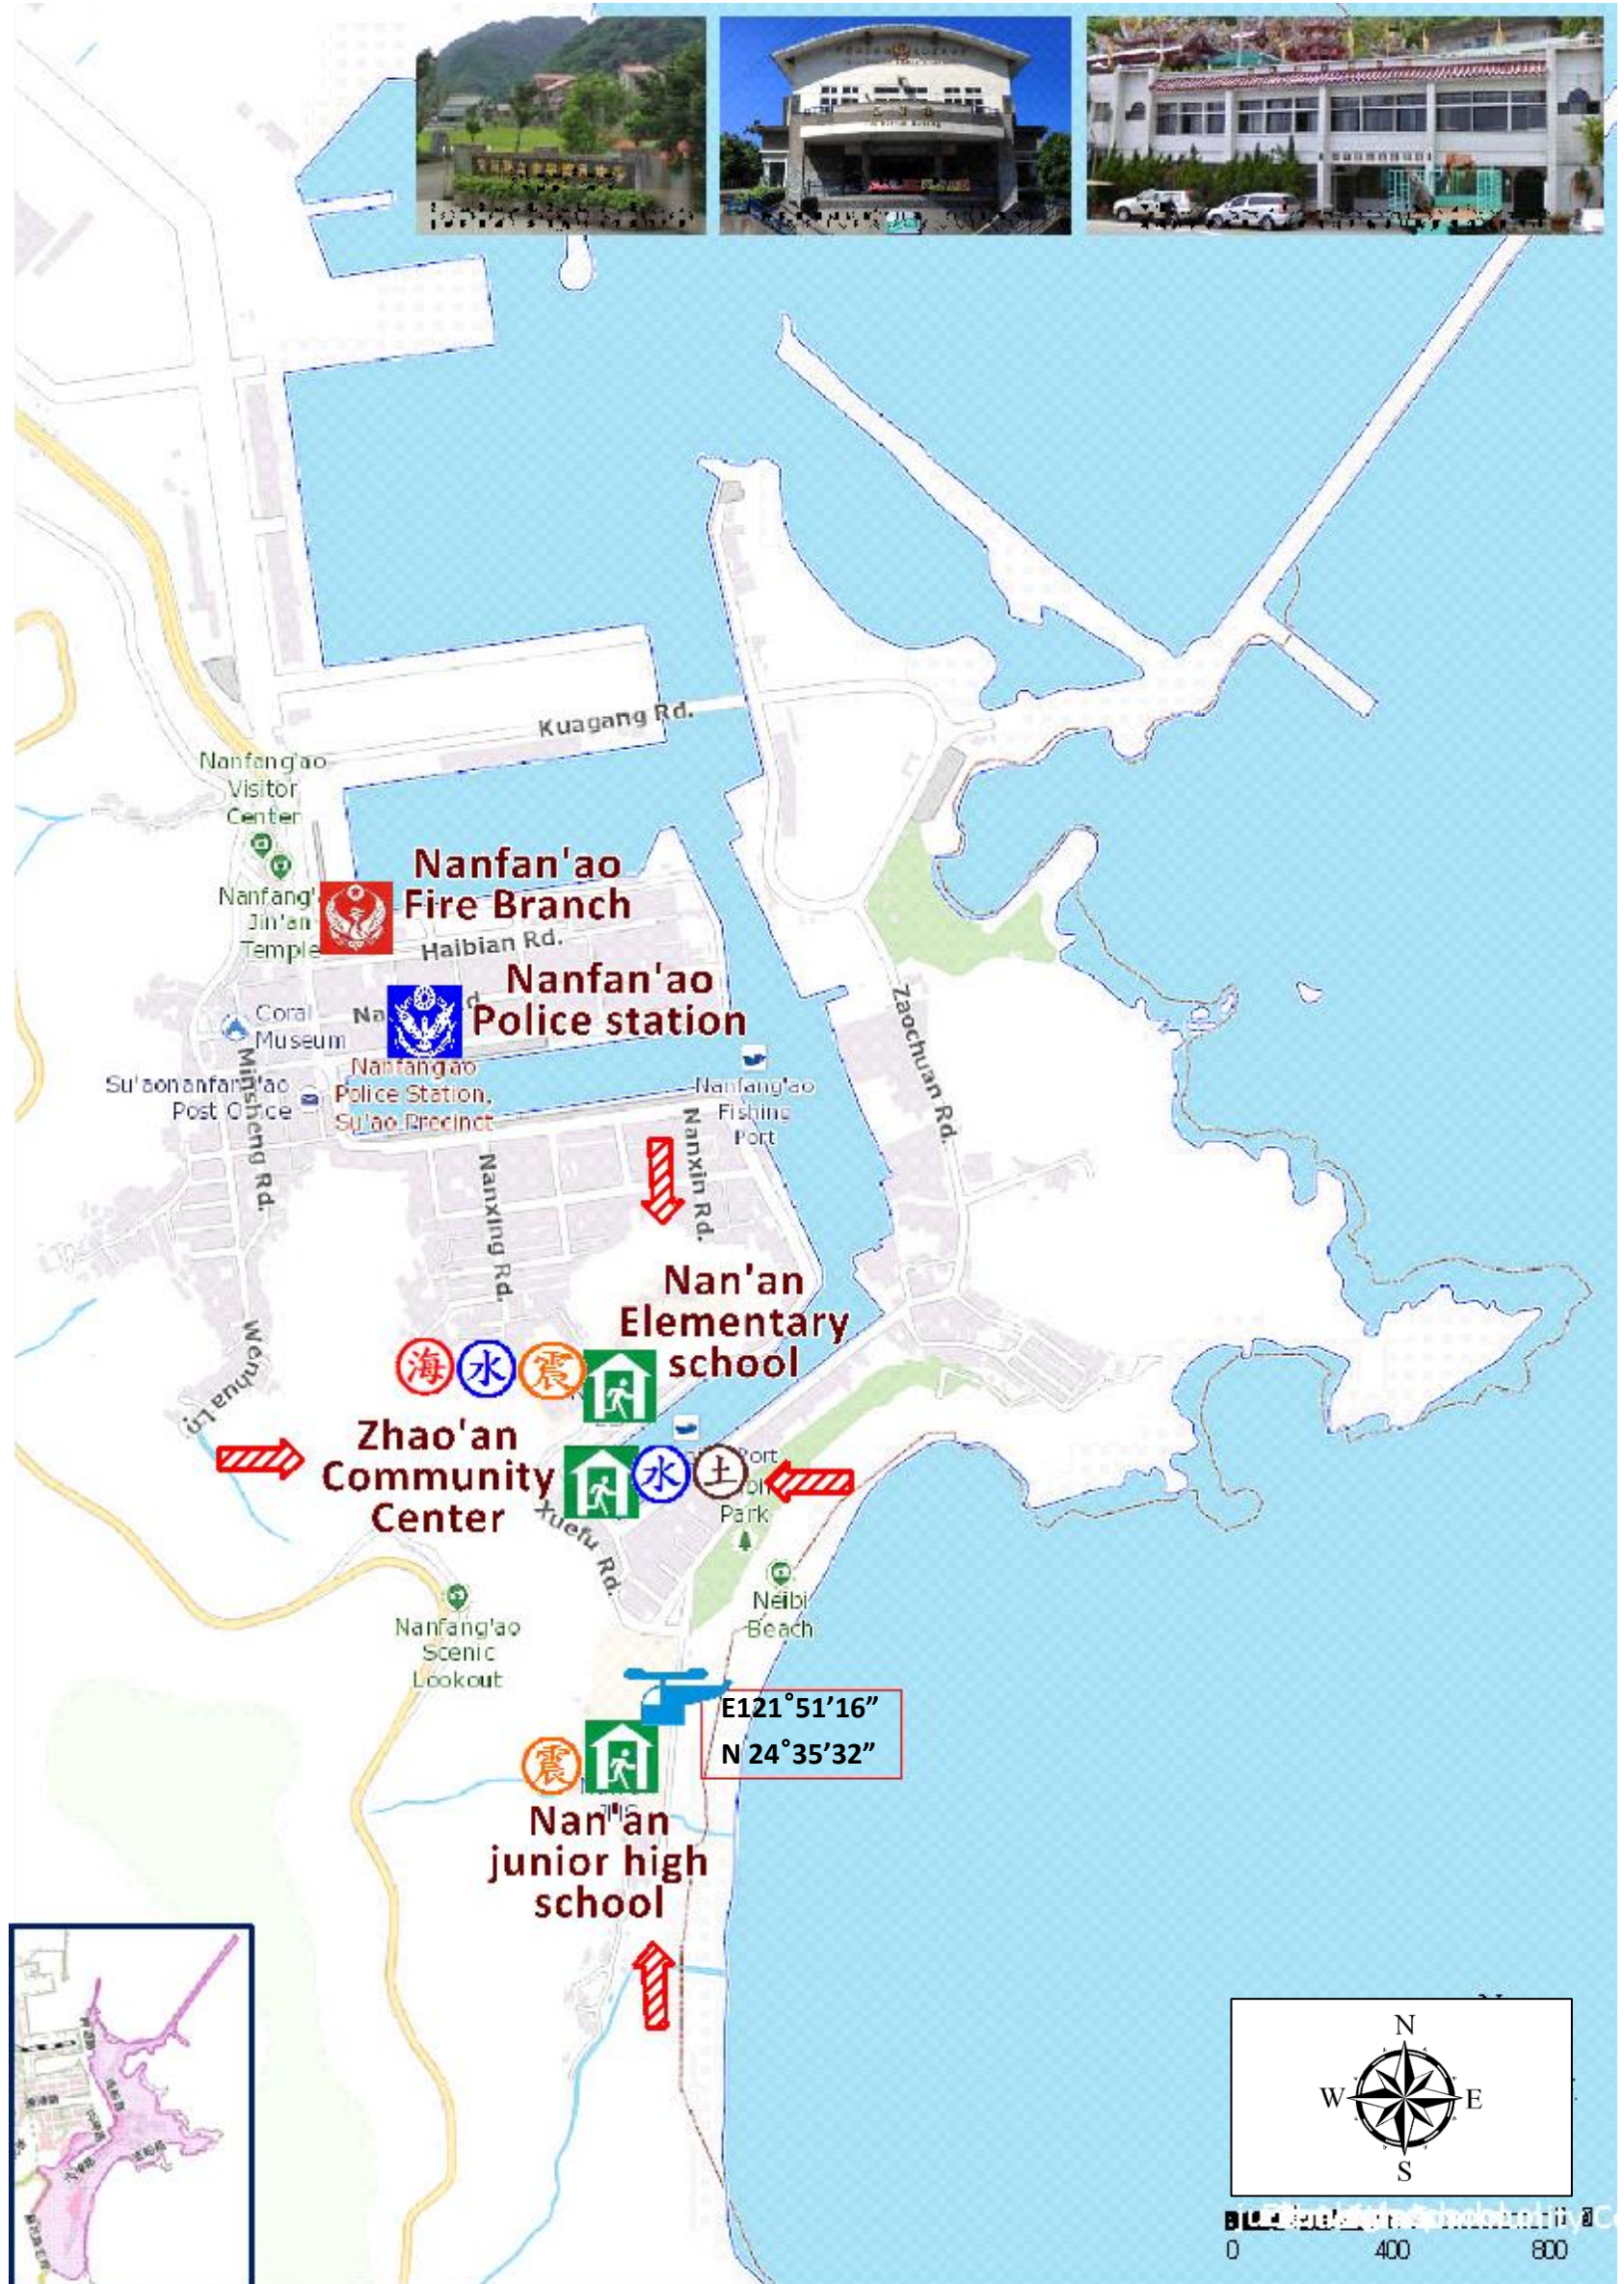

Nanjian Village Evacuation Route

No.1000203-023

DPR Info. List
Nanjian Vil. Info.
Population: 1,207
Disaster Response Unit
1. Suao Emergency Operation Center Tel: 03-9973421
2. Chief of Village: 沈國村 SHEN GUO CUN Cell: 0928-625337
3. Nanfan'ao Police station Tel: 03-9963580
4. Nanfan'ao Fire Branch Tel: 03-9962119
5. Police 110, FD 119
6. Road Department Tel: 03-9982161~3
DPR Info.
1. Agency of Rural Development & Soil and Water Conservation, MOA https://www.ardswc.gov.tw/Home/
2. Water Resources Agency, MOEA http://www.wra.gov.tw/
3. Central Weather Administration https://www.cwa.gov.tw/V8/C/
4. Yilan County FD http://fire.e-land.gov.tw/
5. Suao Township Office http://suao.e-land.gov.tw/
Shelters
Nan'an junior high school Area: 1143square meters Cap.: 164ppl. Addr.: 117, Xuefu Rd. Contact: 粘栩晟 NIAN XU SHENG Tel: 03-9973421#275
Nan'an Elementary school Area: 943square meters Cap.: 129ppl. Addr.: 122, Xuefu Rd. Contact: 粘栩晟 NIAN XU SHENG Tel: 03-9973421#275
Zhao'an Community Center Area: 330square meters Cap.: 51ppl. Addr.: 117-2, Neipi Rd. Contact: 粘栩晟 NIAN XU SHENG Tel: 03-9973421#275
Made by Yilan County Fire Dep. Suao Township Office March, 2024

Legends	Disaster relevant		Facility			
	Evac. Direction	Disaster warning sign spot	Indoor Shelter	Disaster category	Fire Branch	Police station

							Zone
--	--	--	--	--	--	--	------