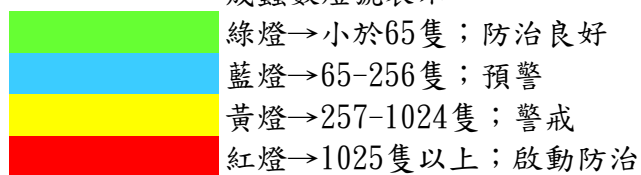

109年7月上旬瓜實蠅農會監測平均隻數

成蟲數燈號表示：