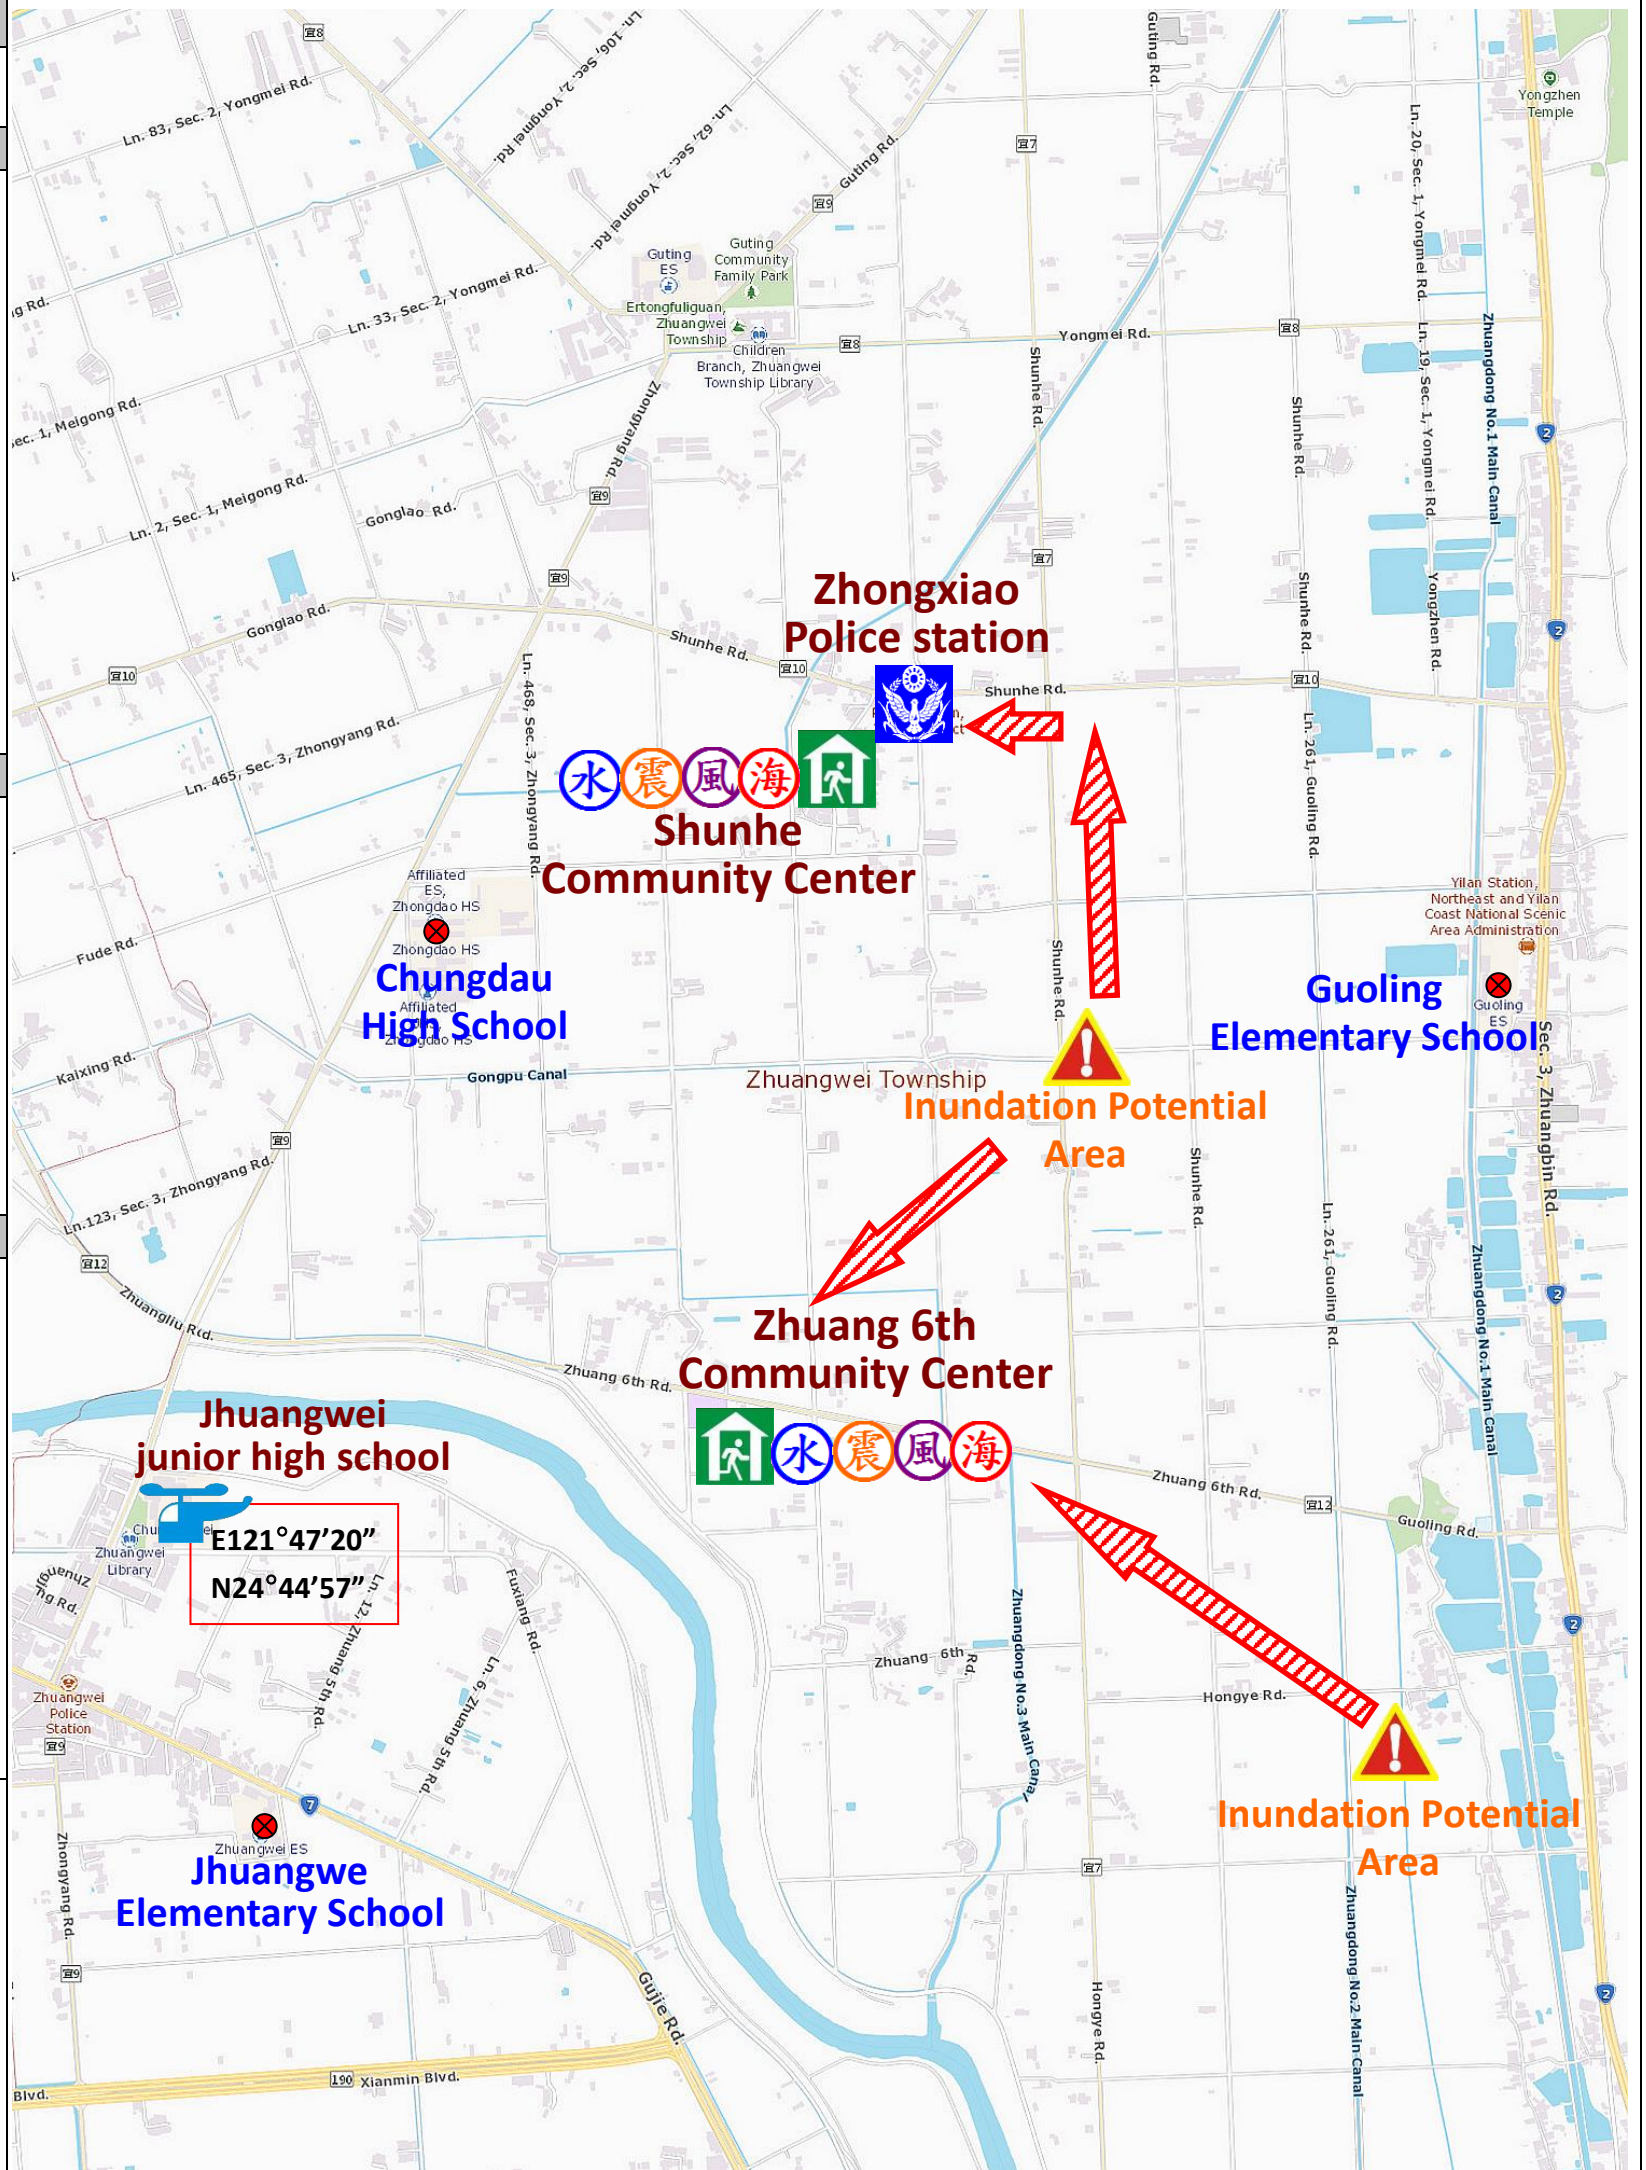

Zhongxiao Village Evacuation Route

No.1000206-008

| |
|--|
| DPR Info. List |
| Zhongxiao Vil. Info. |
| Population: 2,748 |
| Disaster Response Unit |
| 1. Jhuangwei Emergency Operation Center Tel: 03-9383018 |
| 2. Chief of Village 莊朝明 ZHUANG CHAO MING Tel: 03-9307727 Cell:0937-522016 |
| 3. Zhongxiao Police station Tel: 03-9301984 |
| 4. Jhuangwei Fire Branch Tel: 03-9380171 |
| 5. Police 110, FD 119 |
| 6. Road Department Tel: 03-9882058 |
| DPR Info. |
| 1. Soil&Water Conserv.,Bureau http://246.swcb.gov.tw/ |
| 2. Water Resource Agency https://www.wra.gov.tw/ |
| 3. Central Weather Bureau https://www.cwb.gov.tw/ |
| 4. Yilan County FD https://fire.e-land.gov.tw/ |
| 5. Jhuangwei Township Office https://www.jw.gov.tw/ |
| Shelters |
| Zhuang 6th Community Center Area: 611.2square meters Cap.: 129ppl. Addr.: 47, Zhuang 6th Rd. Contact: 呂立中 HU ZHENG WEI Tel: 03-9383012#282 |
|  |
| Shunhe Community Center Area: 315.12square meters Cap.: 66ppl. Addr.: 47-3, Shunhe Rd. Contact: 呂立中 HU ZHENG WEI Tel: 03-9383012#282 |
|  |
| Made by Yilan County Fire Dep. Jhuangwei Township Office January, 2023 |

| Legends | Disaster relevant | | Facility | | | |
|-----------------|---|---|---|---|---|---|
| |  |  |  |  |  |  |
| Evac. Direction | Disaster warning sign spot | Indoor Shelter | Disaster category | Police station | Helicopter Landing Zone | |