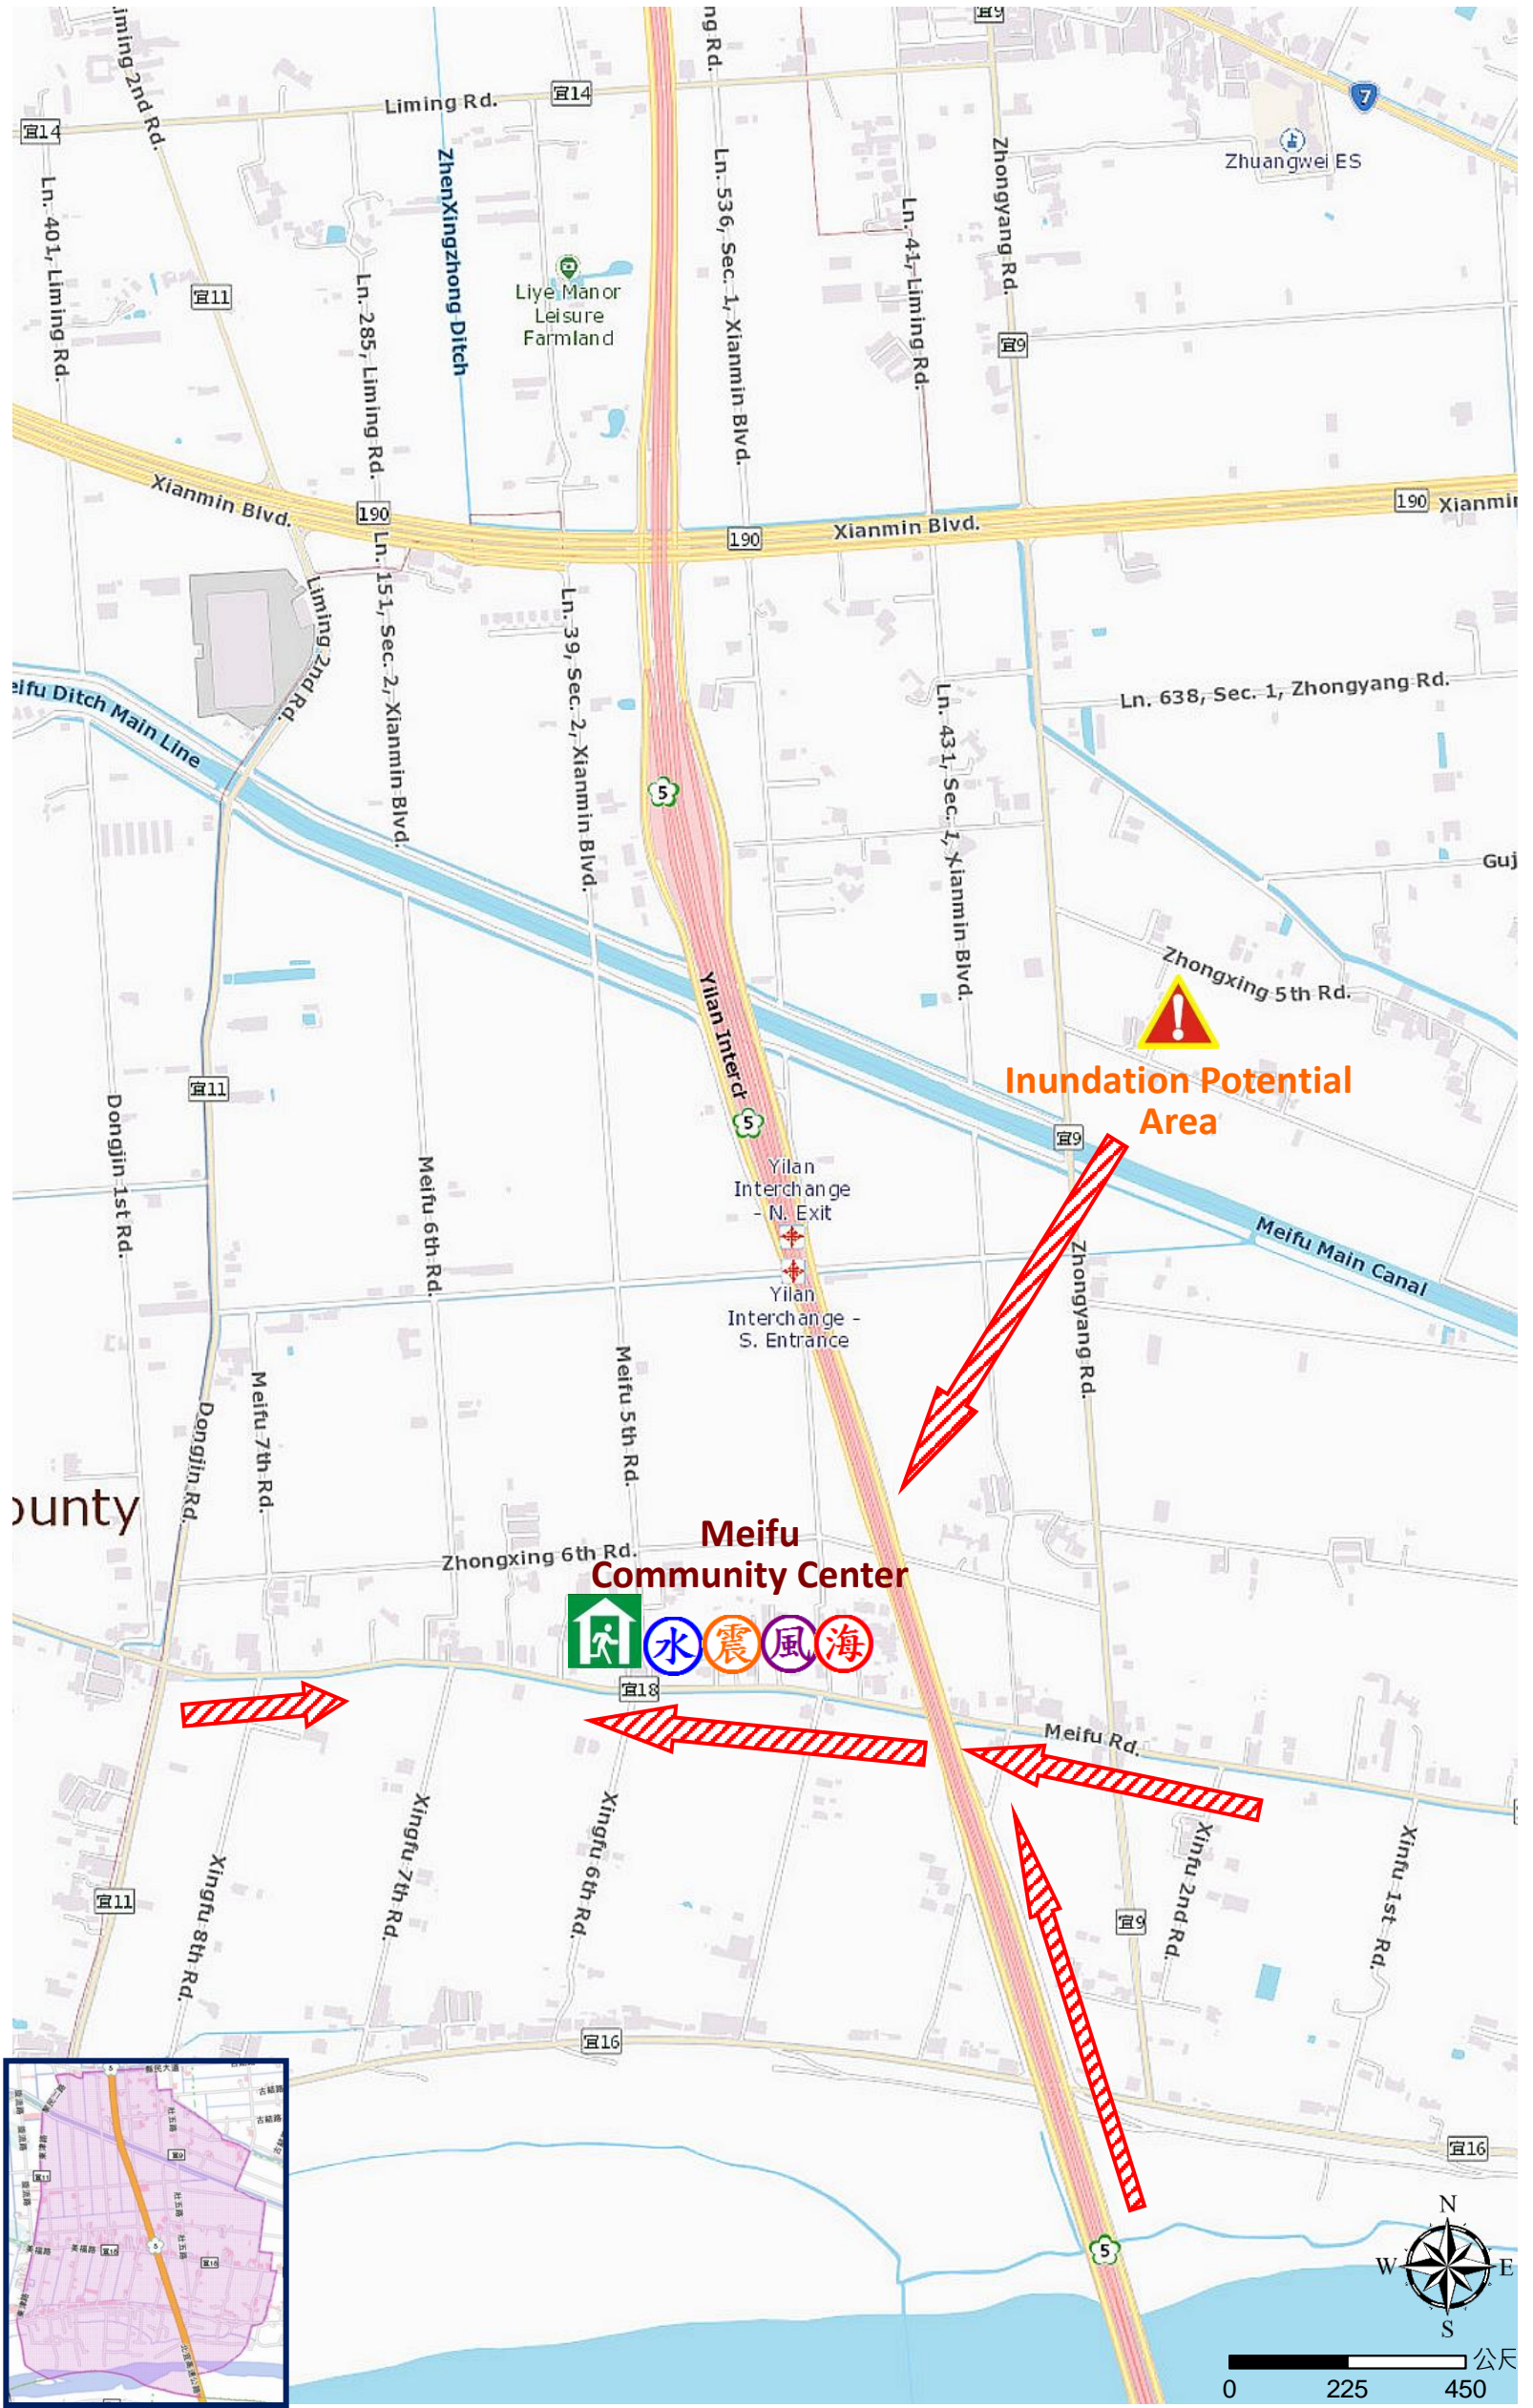

Meifu Village Evacuation Route

No.1000206-002

DPR Info. List
Meifu Vil. Info.
Population: 2,162
Disaster Response Unit
1. Jhuangwei Emergency Operation Center Tel: 03-9383018
2. Chief of Village 陳天來 CHEN TIAN LAI Tel: 03-9252348 Cell: 0932-905913
3. Jhuangwei Police Station Tel: 03-9382162
4. Jhuangwei Fire Branch Tel: 03-9380171
5. Police 110, FD 119
6. Road Department Tel: 03-9882058

DPR Info.
1. Soil&Water Conserv,Bureau http://246.swcb.gov.tw/
2. Water Resource Agency https://www.wra.gov.tw/
3. Central Weather Bureau https://www.cwb.gov.tw/
4. Yilan County FD https://fire.e-land.gov.tw/
5. Jhuangwei Township Office https://www.jw.gov.tw/

Shelters
Meifu Community Center Area: 283.61 square meters Cap.: 60 ppl. Addr.: 6, Ln.92, Sec. 3, Meifu Rd. Contact: 呂立中 HU ZHENG WEI Tel: 03-9383012#282

Made by Yilan County Fire Dep.
Jhuangwei Township Office
January, 2023