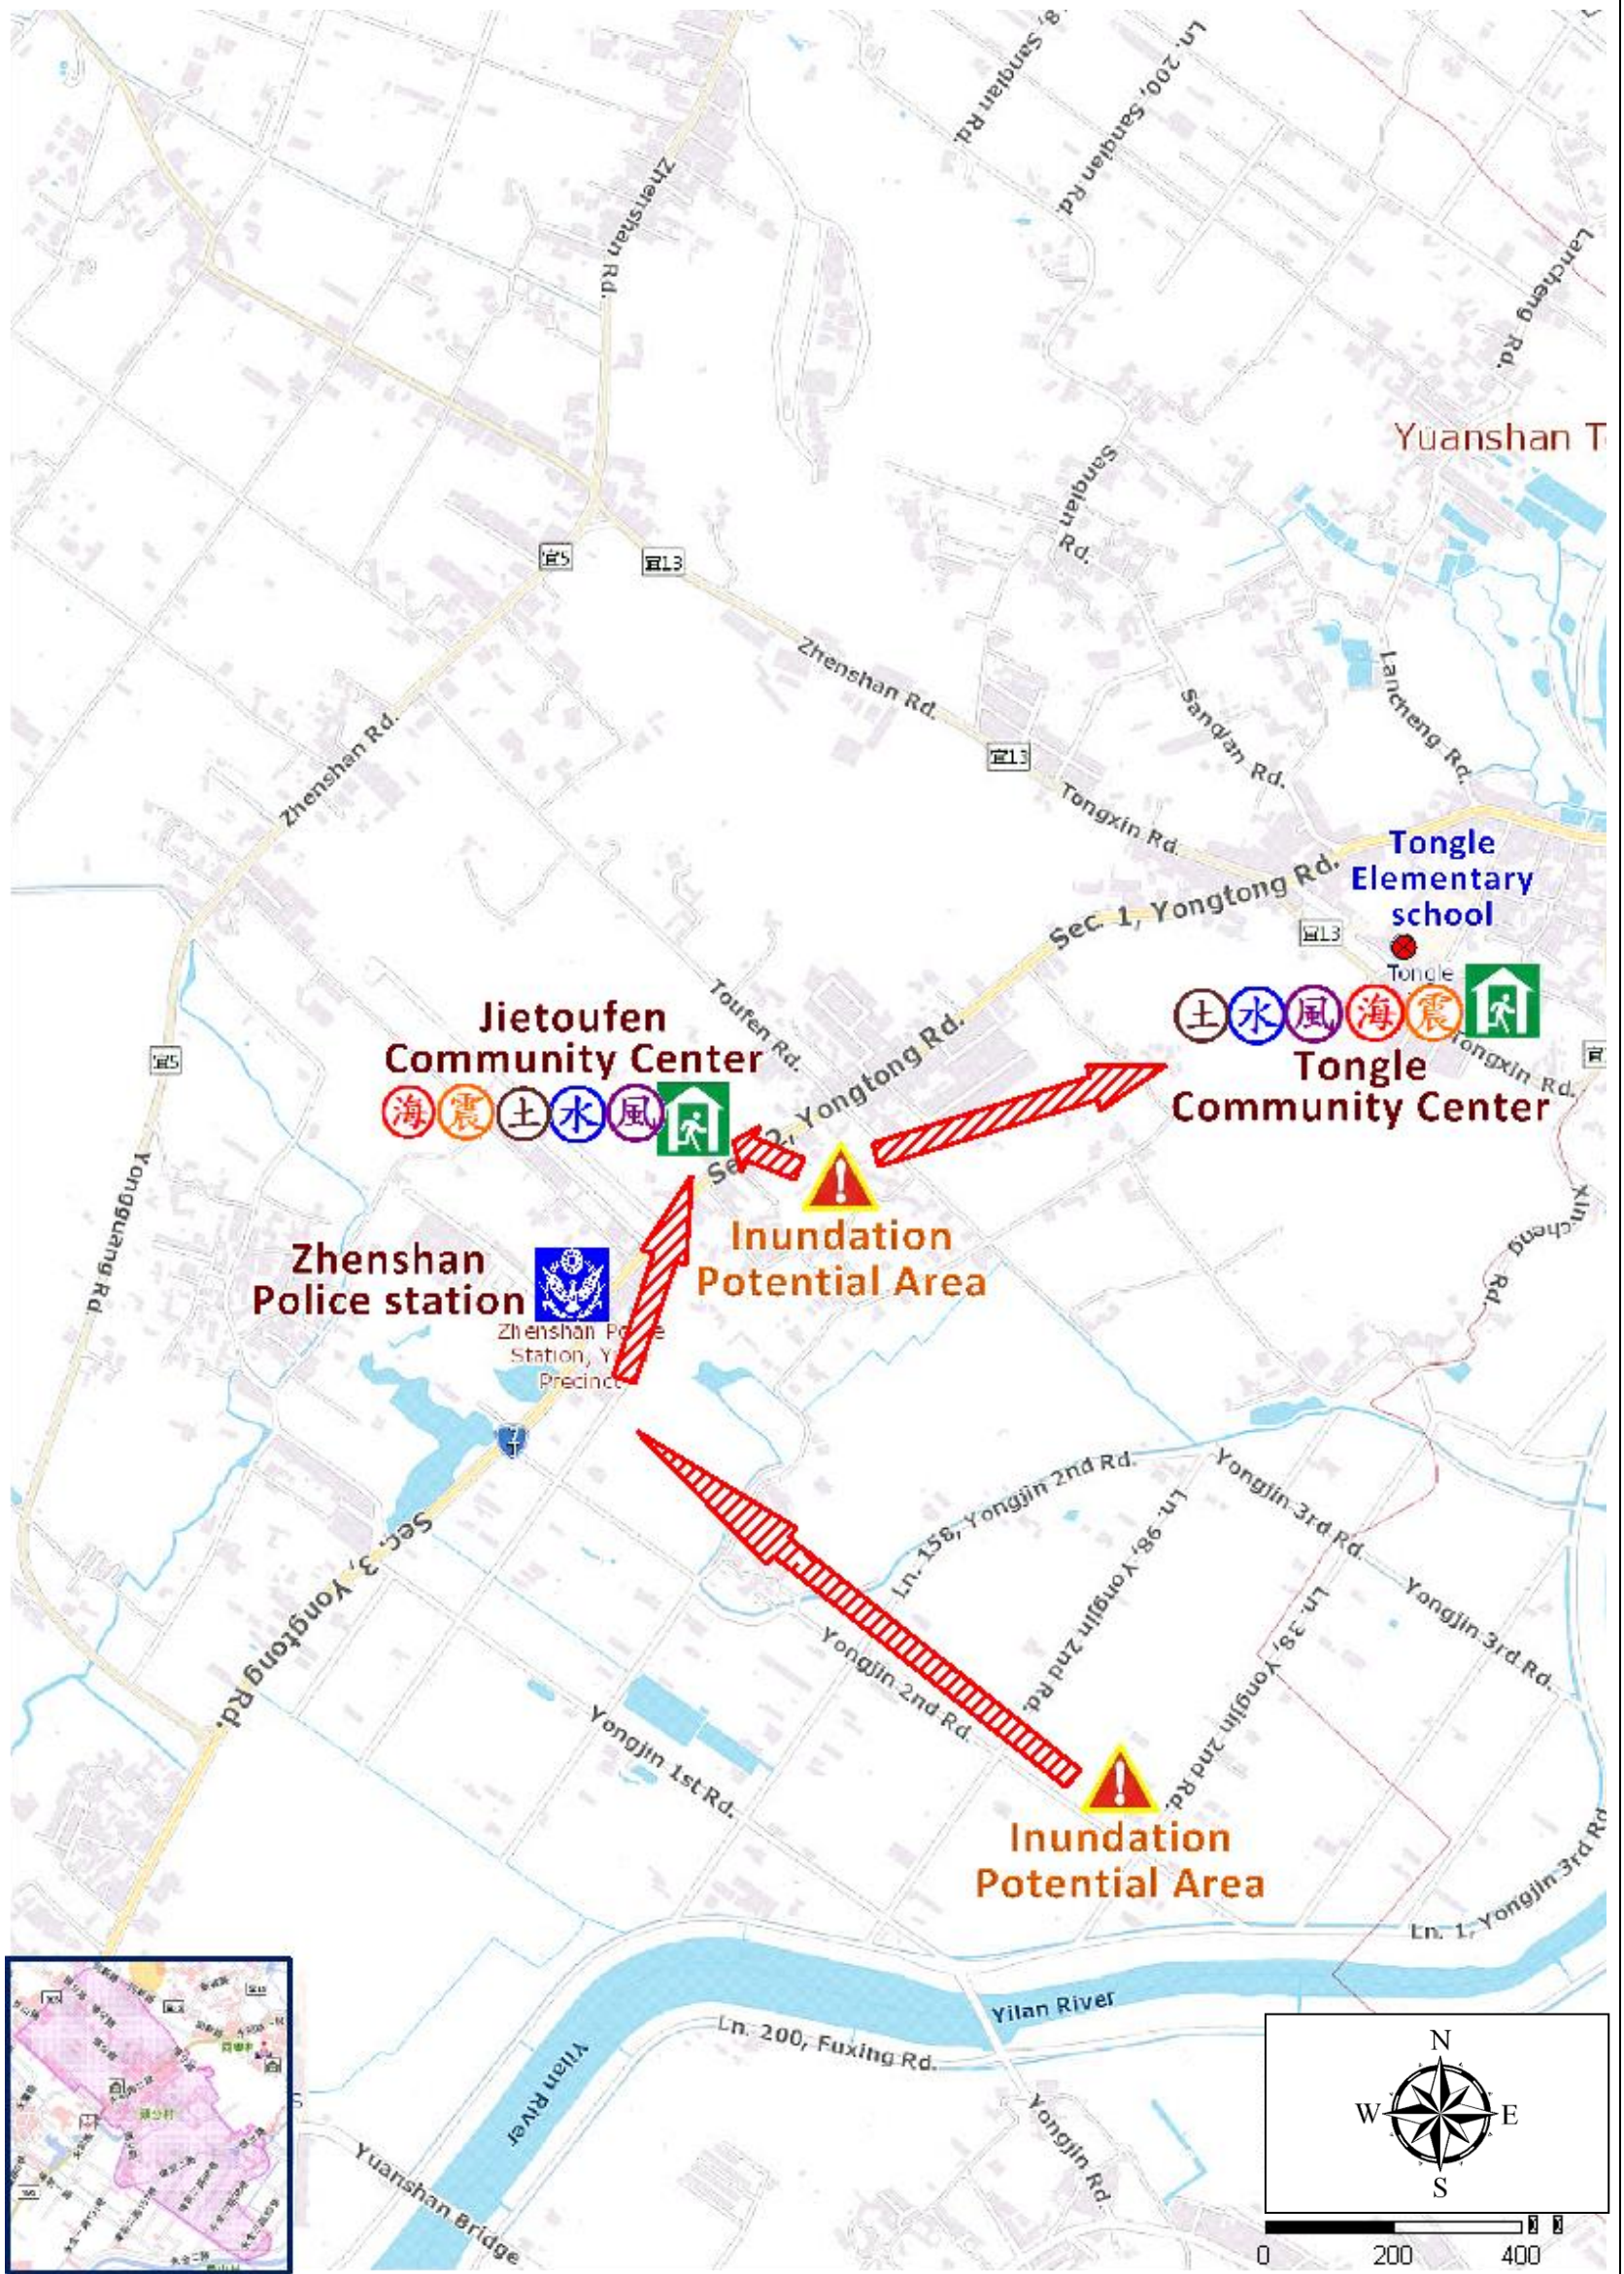

Toufen Village Evacuation Route

No.1000207-010

DPR Info. List
Toufen Vil. Info.
Population: 1,420
Disaster Response Unit
1. Yuanshan Emergency Operation Center Tel: 03-9231991
2. Chief of Village 林添福 LIN TIAN FU Cell: 0971-756398
3. Zhenshan Police station Tel: 03-9221993
4. Yuanshan Fire Branch Tel: 03-9227054
5. Police 110, FD 119
6. Road Department Tel: 03-9982058
DPR Info.
1. Soil&Water Conserv,Bureau http://246.swcb.gov.tw/
2. Water Resource Agency http://www.wra.gov.tw/
3. Central Weather Bureau http://www.cwb.gov.tw/
4. Yilan County FD http://fire.e-land.gov.tw/
5. Yuanshan Township Office http://www.yuanshan.gov.tw/
Shelters
Jietoufen Community Center Area: 243square meters Cap.: 52ppl. Addr.: 186-1, Sec. 2, Yongtong Rd. Contact: 郭敏慧 GUO MIN HUEI Tel: 03-9231991 # 405
Tongle Community Center Area: 443.18square meters Cap.: 94ppl. Addr.: 186, Tongxin Rd. Contact: 郭敏慧 GUO MIN HUEI Tel: 03-9231991 # 405
Made by Yilan County Fire Dep. Yuanshan Township Office January, 2023

Legends	Disaster relevant		Facility	
	Evac. Direction	Disaster warning sign spot	Indoor Shelter	Disaster category
			Police station	