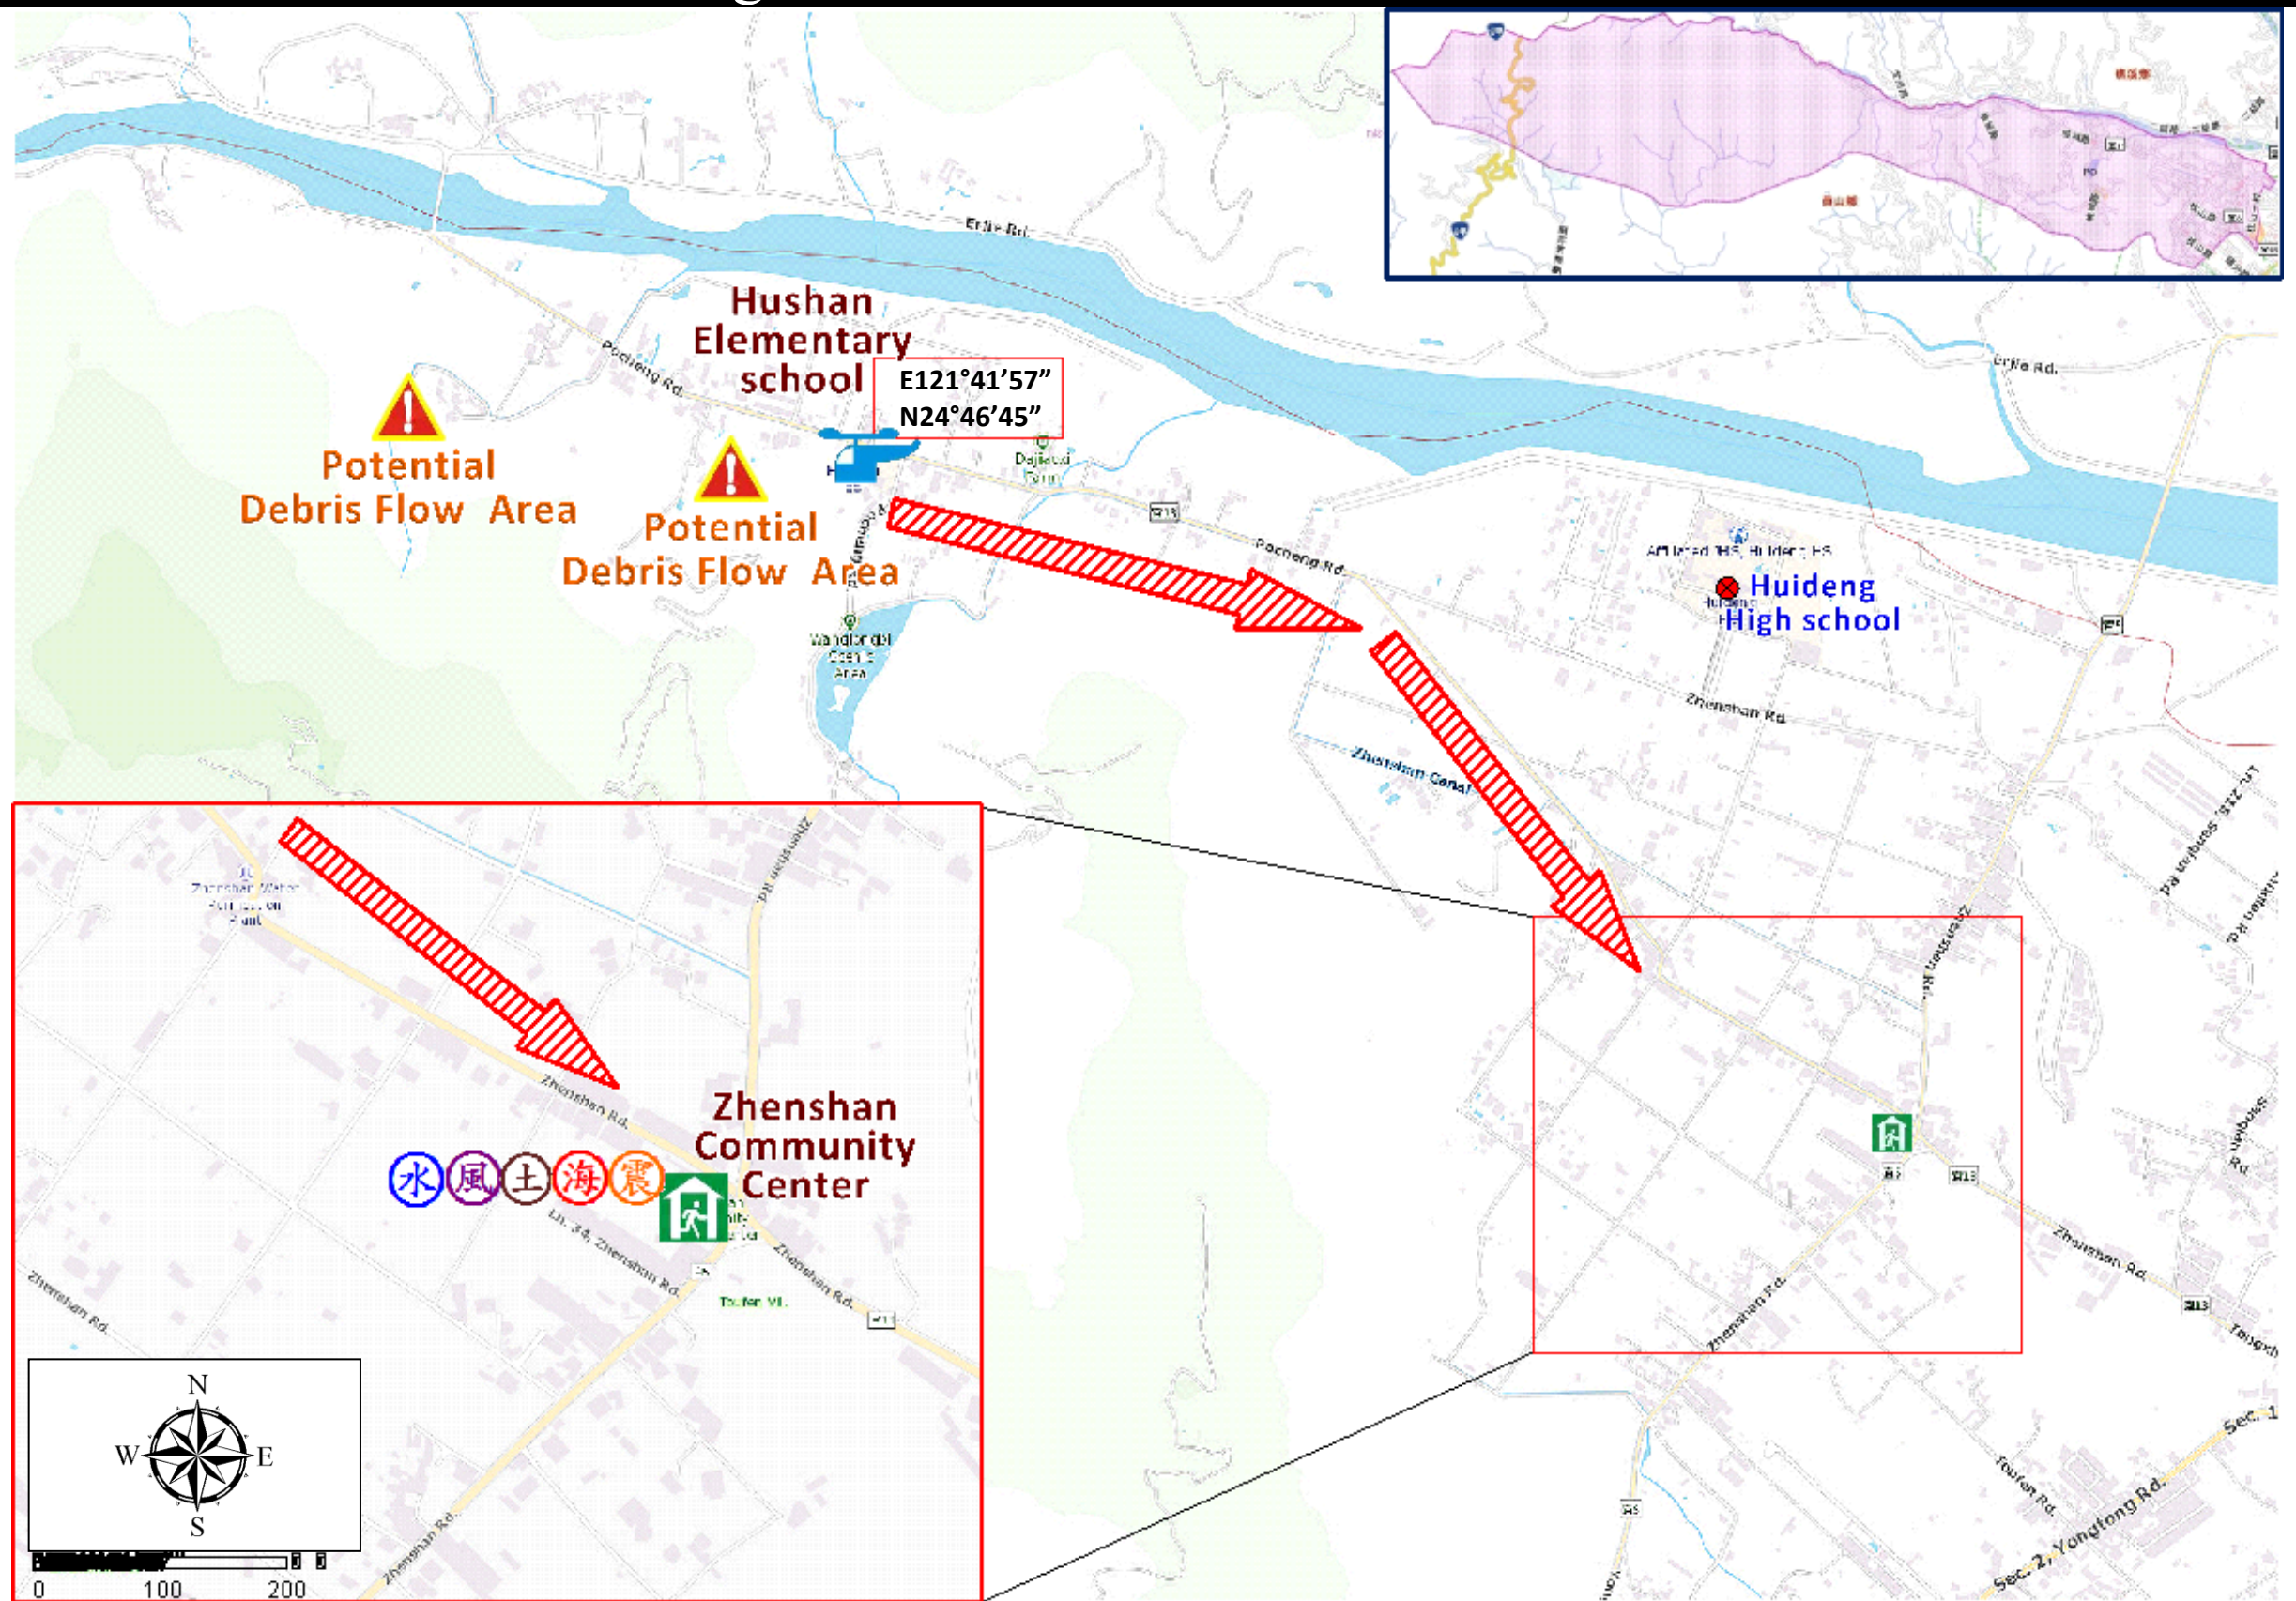

Zhenshan Village Evacuation Route

No.1000207-011

- DPR Info. List
- Zhenshan Vil. Info.
- Population: 2,494
- Disaster Response Unit
1. Yuanshan Emergency Operation Center
Tel: 03-9231991
 2. Chief of Village 莊新隆
ZHUANG XIN LONG
Cell: 0912-035689
 3. Zhenshan Police station
Tel: 03-9221993
 4. Yuanshan Fire Branch
Tel: 03-9227054
 5. Police 110, FD 119
 6. Road Department
Tel: 03-9982058

- DPR Info.
1. Soil&Water Conserv.Bureau
<http://246.swcb.gov.tw/>
 2. Water Resource Agency
<http://www.wra.gov.tw/>
 3. Central Weather Bureau
<http://www.cwb.gov.tw/>
 4. Yilan County FD
<http://fire.e-land.gov.tw/>
 5. Yuanshan Township Office
<http://www.yuanshan.gov.tw/>

Shelters

Zhenshan Community Center
Area: 281.96square meters
Cap.: 60ppl.
Addr.: 431-1, Zhenshan Rd.
Contact: 郭敏慧
GUO MIN HUEI
Tel: 03-9231991 # 405

Made by Yilan County Fire Dep. Yuanshan Township Office January, 2023	Legends	Disaster relevant		Facility		
		Evac. Direction	Disaster warning sign spot	Indoor Shelter	Disaster category	Helicopter Landing Zone (WGS84)