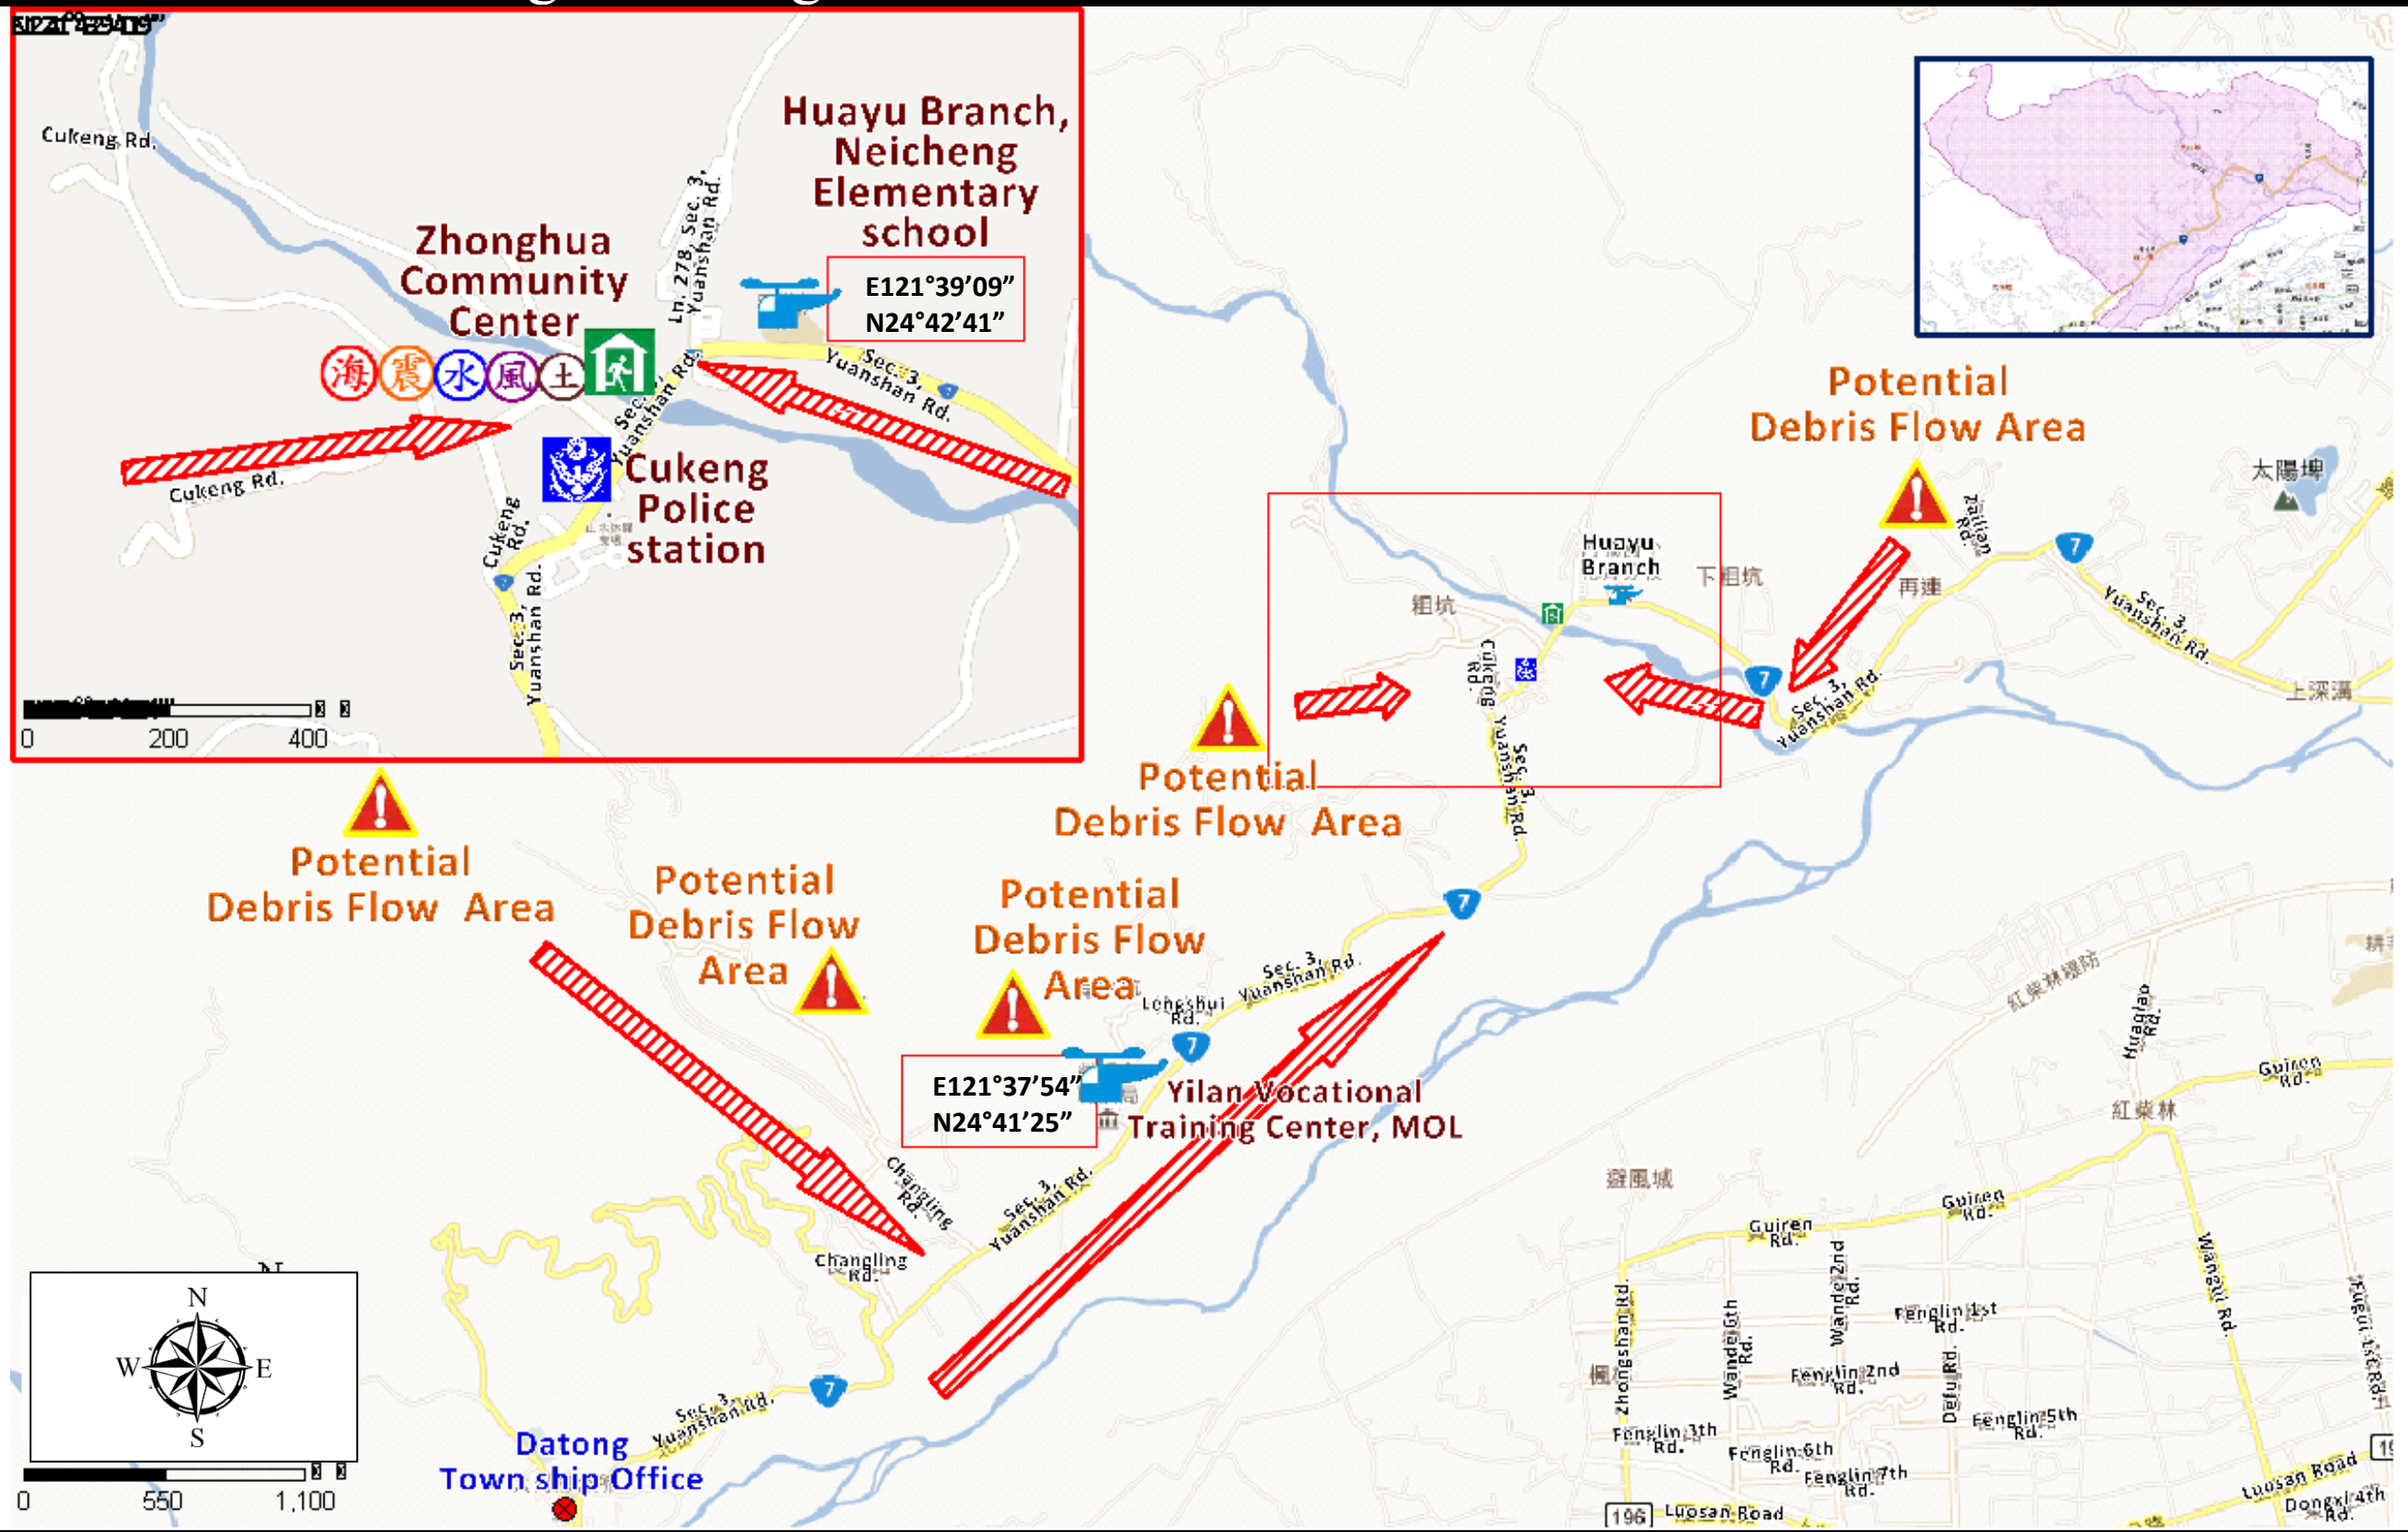

# Zhonghua Village Evacuation Route

No.1000207-008

- DPR Info. List
- Zhonghua Vil. Info.
- Population: 625
- Disaster Response Unit
1. Yuanshan Emergency Operation Center  
Tel: 03-9231991
  2. Chief of Village 陳明華  
CHEN MING HUA  
Cell: 0963-315774
  3. Cukeng Police station  
Tel: 03-9221996
  4. Yuanshan Fire Branch  
Tel: 03-9227054
  5. Police 110, FD 119
  6. Road Department  
Tel: 03-9982058

- DPR Info.
1. Soil&Water Conserv.Bureau  
<http://246.swcb.gov.tw/>
  2. Water Resource Agency  
<http://www.wra.gov.tw/>
  3. Central Weather Bureau  
<http://www.cwb.gov.tw/>
  4. Yilan County FD  
<http://fire.e-land.gov.tw/>
  5. Yuanshan Township Office  
<http://www.yuanshan.gov.tw/>

Shelters

Zhonghua Community Center  
Area: 50square meters  
Cap.: 11ppl.  
Addr.: 304, Cukeng Rd.  
Contact: 郭敏慧  
GUO MIN HUEI  
Tel: 03-9231991 # 405

Made by Yilan County Fire Dep.  
Yuanshan Township Office  
January, 2023

Disaster relevant		Facility			
Evac. Direction	Disaster warning sign spot	Indoor Shelter	Disaster category	Police station	Helicopter Landing Zone (WGS84)