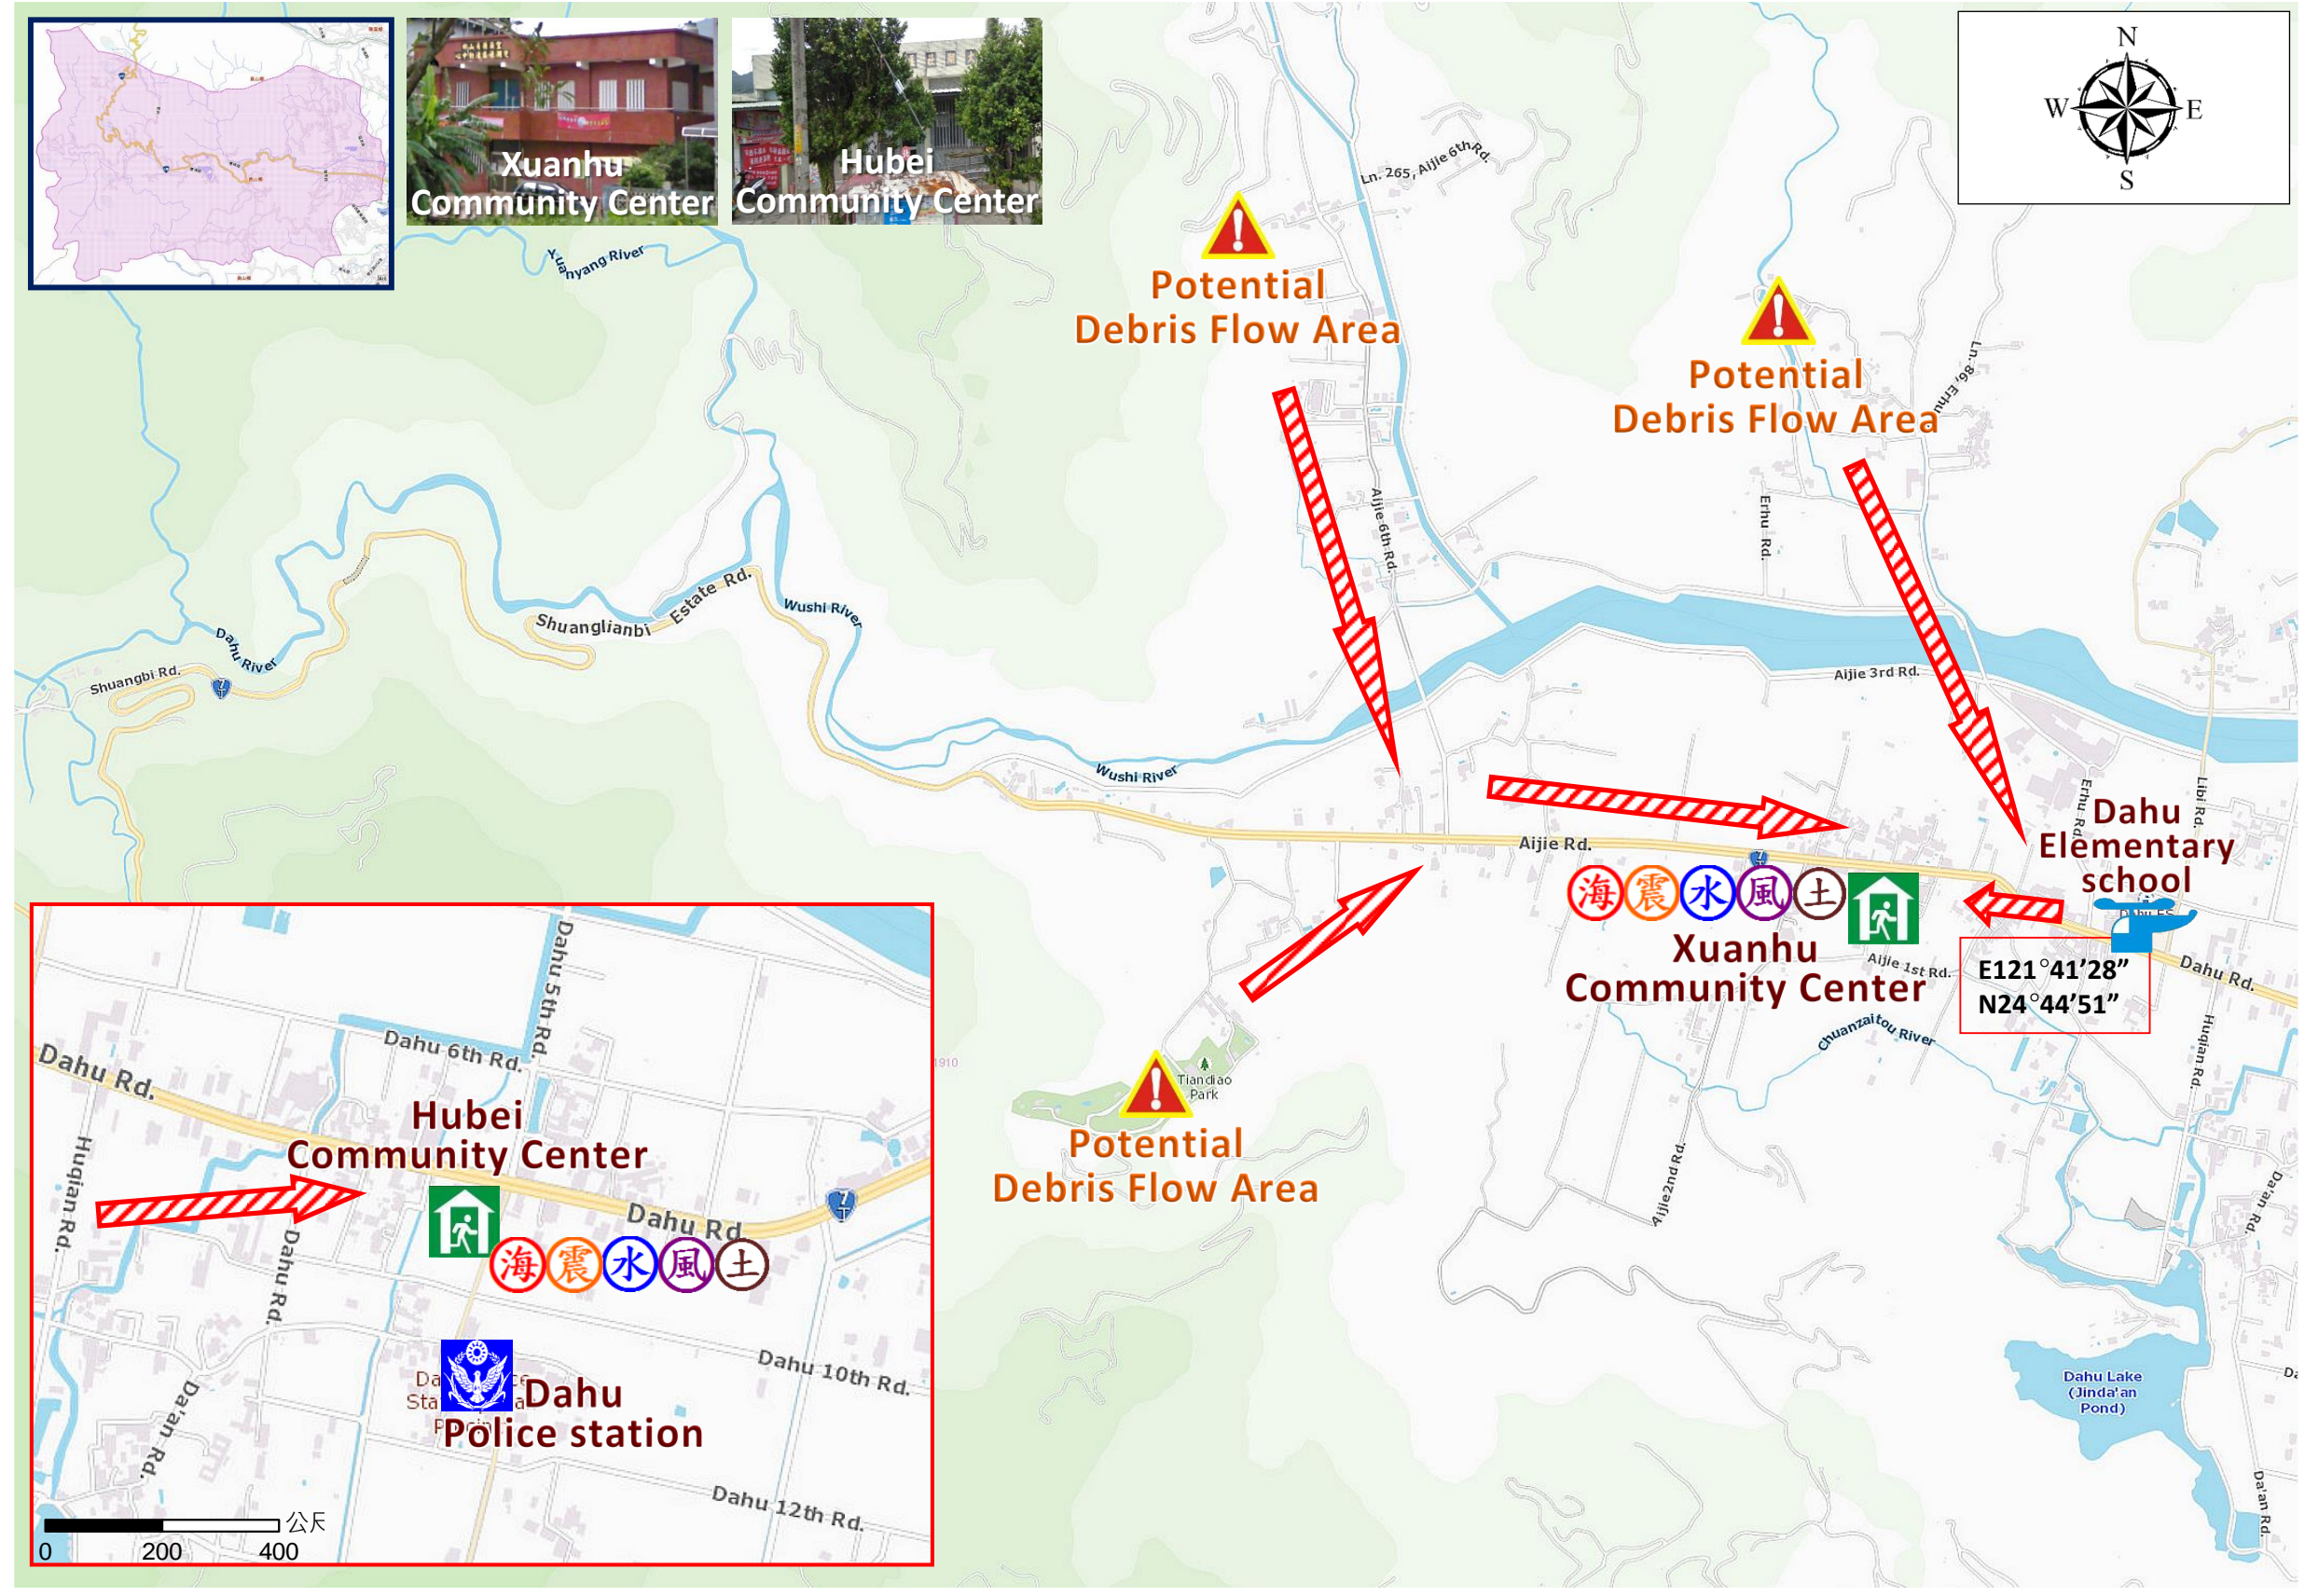

# Husi Village Evacuation Route

No.1000207-016

DPR Info. List
Husi Vil. Info.
Population: 1,459
Disaster Response Unit
1. Yuanshan Emergency Operation Center Tel: 03-9231991
2. Chief of Village 張明昌 ZHANG MING CHANG Tel: 03-9221396 Cell:0932-088309
3. Dahu Police station Tel: 03-9221995
4. Yuanshan Fire Branch Tel: 03-9227054
5. Police 110, FD 119
6. Road Department Tel: 03-9982058
DPR Info.
1. Soil&Water Conserv,Bureau <a href="http://246.swcb.gov.tw/">http://246.swcb.gov.tw/</a>
2. Water Resource Agency <a href="http://www.wra.gov.tw/">http://www.wra.gov.tw/</a>
3. Central Weather Bureau <a href="http://www.cwb.gov.tw/">http://www.cwb.gov.tw/</a>
4. Yilan County FD <a href="http://fire.e-land.gov.tw/">http://fire.e-land.gov.tw/</a>
5. Yuanshan Township Office <a href="http://www.yuanshan.gov.tw/">http://www.yuanshan.gov.tw/</a>
Shelters
Xuanhu Community Center Area: 370square meters Cap.: 78ppl. Addr.: 131, Aijie Rd. Contact: 郭敏慧 GUO MIN HUEI Tel: 03-9231991 # 405
Hubei Community Center Area: 142square meters Cap.: 30ppl. Addr.: 80, Dahu 5th Rd. Contact: 郭敏慧 GUO MIN HUEI Tel: 03-9231991 # 405
Made by Yilan County Fire Dep. Yuanshan Township Office January, 2023

Legends	Disaster relevant		Facility		
	Evac. Direction	Disaster warning sign spot	Indoor Shelter	Disaster category	Helicopter Landing Zone (WGS84)