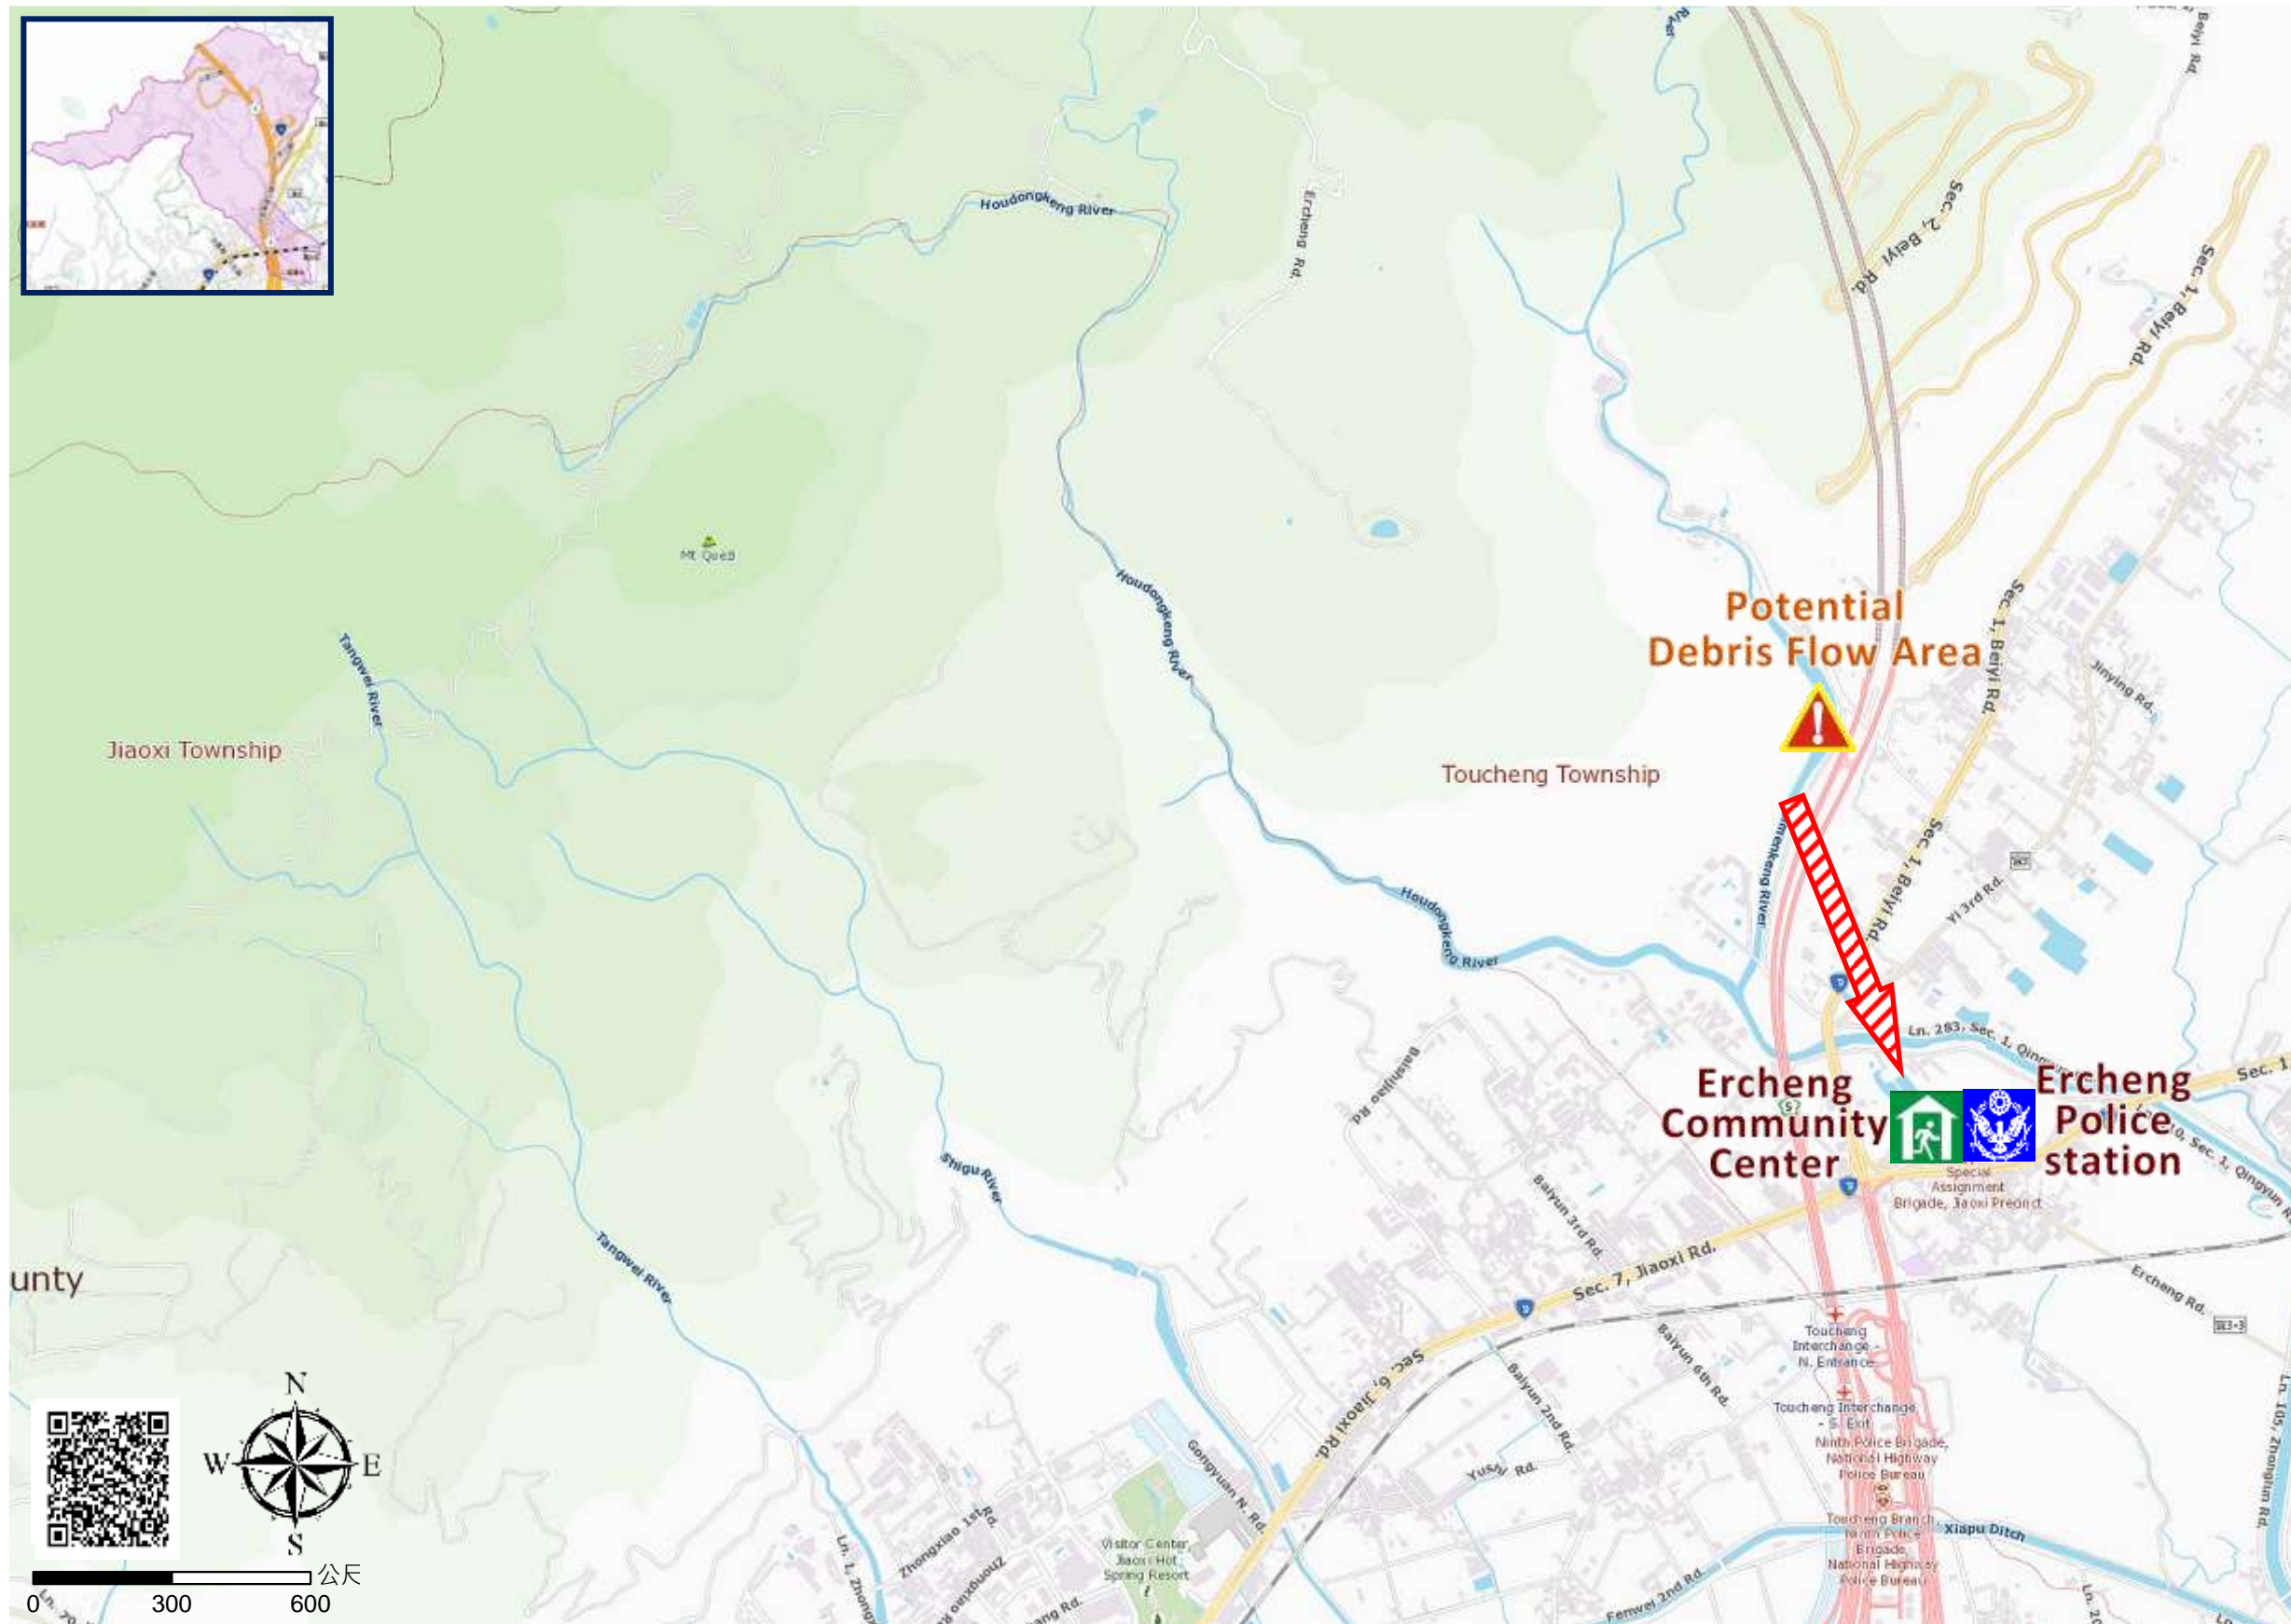

Jinying Village & Ercheng Village Evacuation Route

No.1000204-019

DPR Info. List

Vil. Info.

Disaster Response Unit

1. Toucheng Emergency Operation Center Tel: 03-9779011
2. Chief of Jinying Village:
  黃國楨 HUANG GUO ZHEN
  Tel: 03-9774327
  Cell:0937-454135
3. Chief of Ercheng Village:
  張金連 ZHANG JIN LIAN
  Tel: 03-9886233
  Cell:0928-072558
4. Ercheng Police station
  Tel: 03-9882654
5. Toucheng Fire Branch
  Tel: 03-9771044
6. Police 110, FD 119
7. Road Department
  Tel: 03-9882058

DPR Info.

1. Soil&Water Conserv,Bureau
  <http://246.swcb.gov.tw/>
2. Water Resource Agency
  <http://www.wra.gov.tw/>
3. Central Weather Bureau
  <http://www.cwb.gov.tw/>
4. Yilan County FD
  <http://fire.e-land.gov.tw/>
5. Toucheng Township Office
  <http://www.toucheng.e-land.gov.tw/>

Shelters

Ercheng Community Center
Area: 555square meters
Cap.: 117ppl.
Addr.: 143, Sec. 1, Qingyun Rd.
Tel: 03-9882140

Legends

Disaster relevant

Facility