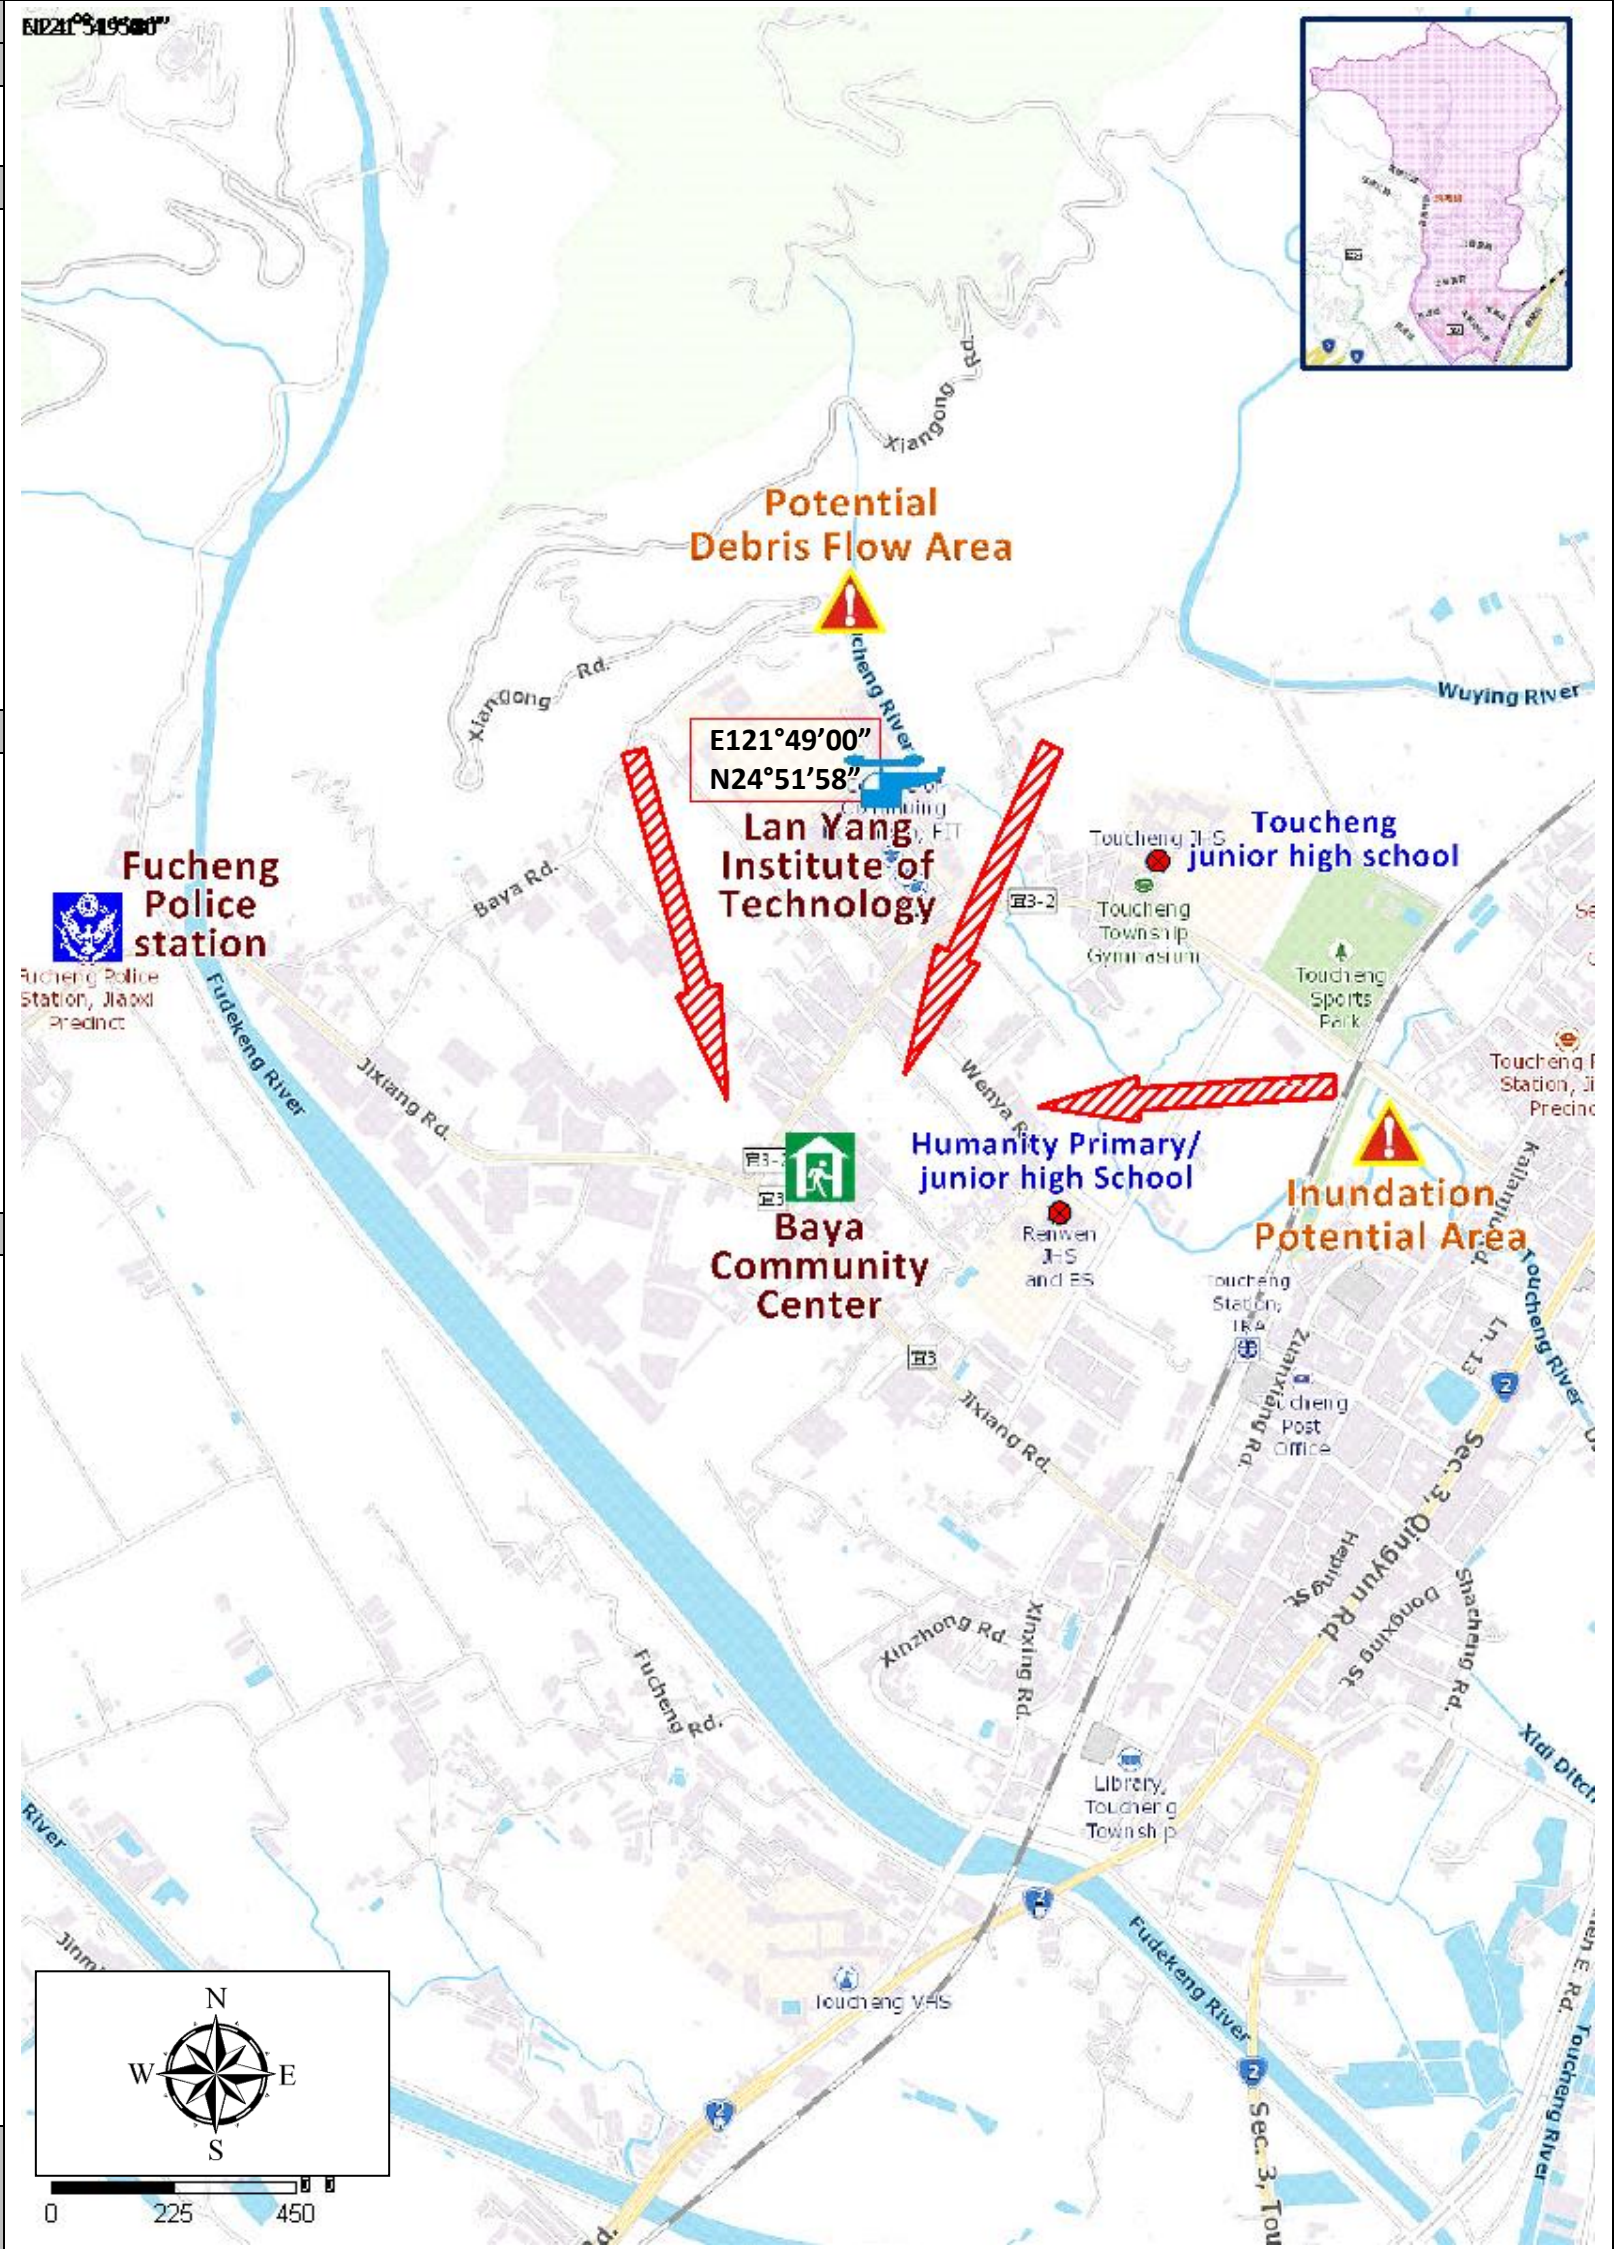

Baya Village Evacuation Route

No.1000204-016

DPR Info. List
Baya Vil. Info.
Population: 2,567
Disaster Response Unit
<ol style="list-style-type: none"> 1. Toucheng Emergency Operation Center Tel: 03-9779011 2. Chief of Village: 官序傑 GUAN XU DONG Cell: 0928-268145 3. Toucheng Police station Tel: 03-9771125 4. Toucheng Fire Branch Tel: 03-9771044 5. Police 110, FD 119 6. Road Department Tel: 03-9882058
DPR Info.
<ol style="list-style-type: none"> 1. Soil&Water Conserv,Bureau http://246.swcb.gov.tw/ 2. Water Resource Agency http://www.wra.gov.tw/ 3. Central Weather Bureau http://www.cwb.gov.tw/ 4. Yilan County FD http://fire.e-land.gov.tw/ 5. Toucheng Township Office http://www.toucheng.e-land.gov.tw/
Shelters
<p>Baya Community Center Area: 576square meters Cap.: 122ppl. Addr.: 2, Ln.12, Fuxing Rd. Contact: 莊妙玲 ZHUANG MIAO LING Tel: 03-9772371</p> 
<p>Made by Yilan County Fire Dep. Toucheng Township Office January, 2023</p>

Legends	Disaster relevant		Facility			
	Evac. Direction	Disaster warning sign spot	Indoor Shelter	Disaster category	Police station	Helicopter Landing Zone (WGS84)