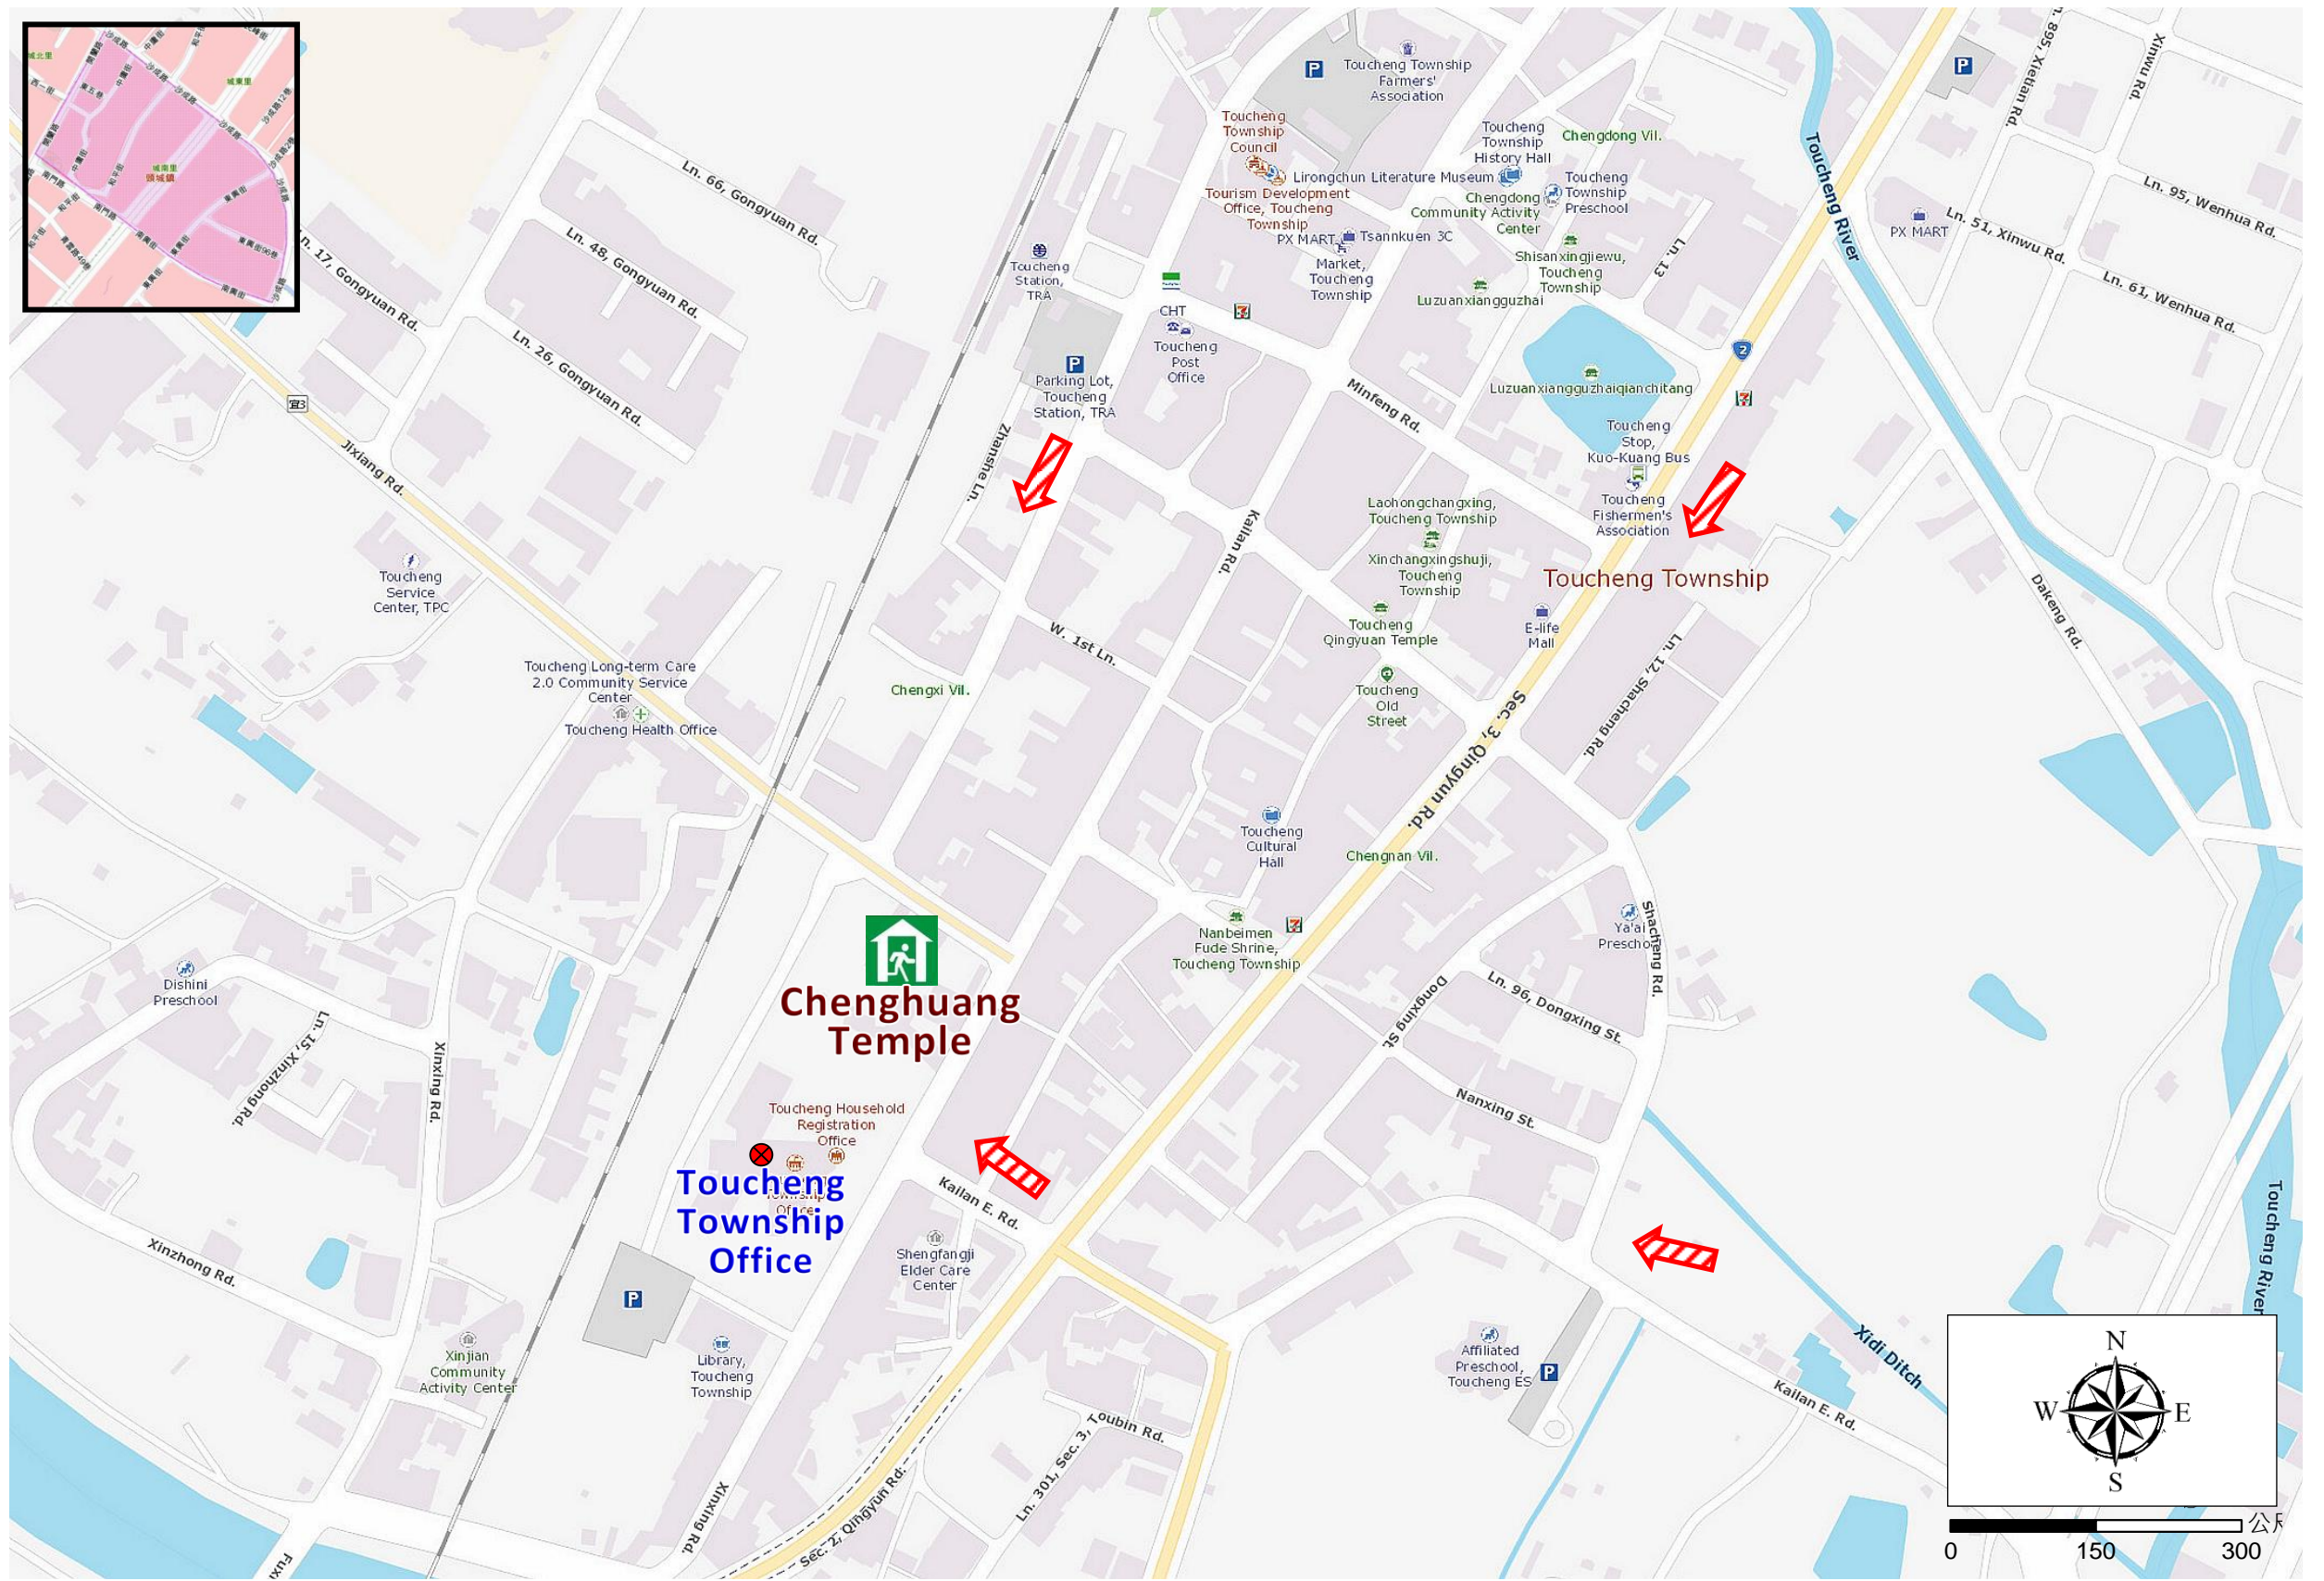

Chengnan Village Evacuation Route

No.1000204-013

DPR Info. List
Chengnan Vil. Info.
Population: 721
Disaster Response Unit
1. Toucheng Emergency Operation Center Tel: 03-9779011
2. Chief of Village: 林春三 LIN CHUN SAN Tel: 03-9779977 Cell:0928-075897
3. Toucheng Police station Tel: 03-9771125
4. Toucheng Fire Branch Tel: 03-9771044
5. Police 110, FD 119
6. Road Department Tel: 03-9882058
DPR Info.
1. Soil&Water Conserv,Bureau http://246.swcb.gov.tw/
2. Water Resource Agency http://www.wra.gov.tw/
3. Central Weather Bureau http://www.cwb.gov.tw/
4. Yilan County FD http://fire.e-land.gov.tw/
5. Toucheng Township Office http://www.toucheng.e-land.gov.tw/
Shelters
Chenghuang Temple Area: 220square meters Cap.: 46ppl. Addr.: 1, Jixiang Rd. Contact: 莊妙玲 ZHUANG MIAO LING Tel: 03-9772371

Made by Yilan County Fire Dep. Toucheng Township Office January, 2023

Legends	Disaster relevant		Facility	
	 Evac. Direction	 Disaster warning sign spot	 Indoor Shelter	 Disaster category