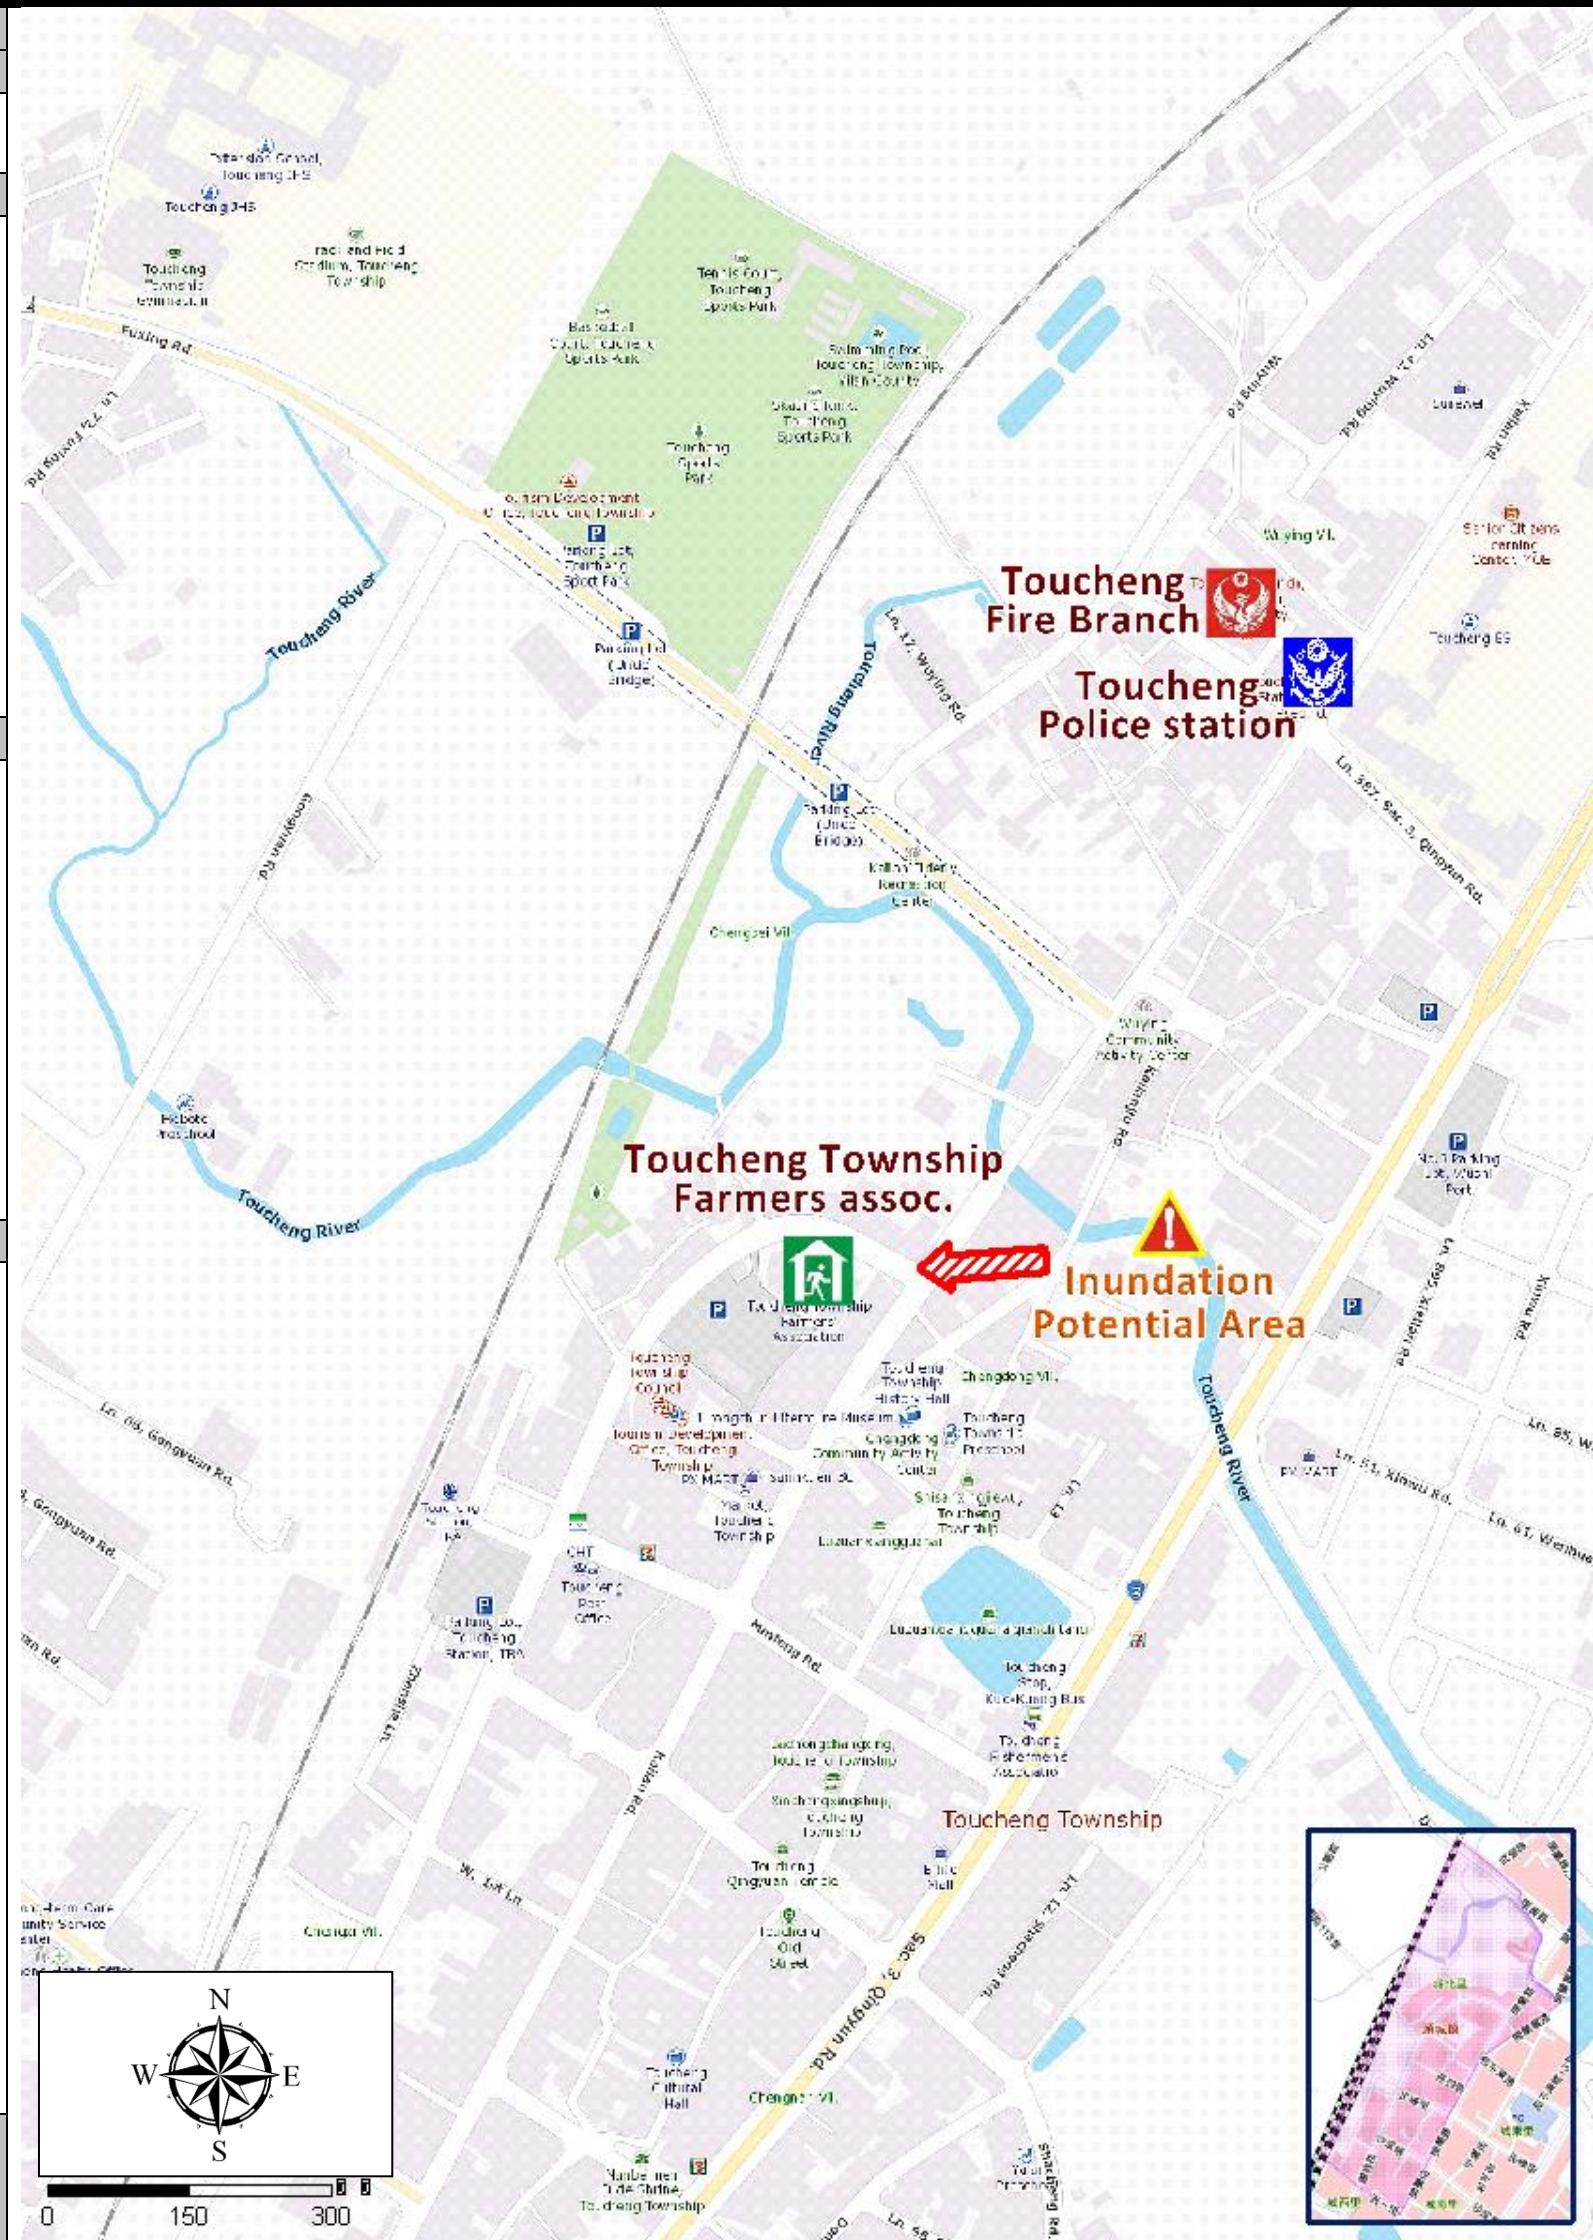

Chengbei Village Evacuation Route

No.1000204-011

DPR Info. List
Chengbei Vil. Info.
Population: 567
Disaster Response Unit
1. Toucheng Emergency Operation Center Tel: 03-9779011
2. Chief of Village: 林文淵 LIN WEN YUAN Cell: 0919-881958
3. Toucheng Police station Tel: 03-9771125
4. Toucheng Fire Branch Tel: 03-9771044
5. Police 110, FD 119
6. Road Department Tel: 03-9882058

DPR Info.
1. Soil&Water Conserv,Bureau http://246.swcb.gov.tw/
2. Water Resource Agency http://www.wra.gov.tw/
3. Central Weather Bureau http://www.cwb.gov.tw/
4. Yilan County FD http://fire.e-land.gov.tw/
5. Toucheng Township Office http://www.toucheng.e-land.gov.tw/

Shelters
 TouchengTownship Farmers assoc.
 Area: 700square meters
 Cap.: 148ppl.
 Addr.: 3-1, W. 5th Ln.
 Contact: 莊妙玲
 ZHUANG MIAO LING
 Tel: 03-9772371

Made by Yilan County Fire Dep.
 Toucheng Township Office
 January, 2023

Legends	Disaster relevant		Facility			
	Evac. Direction	Disaster warning sign spot	Indoor Shelter	Disaster category	Fire Branch	Police station