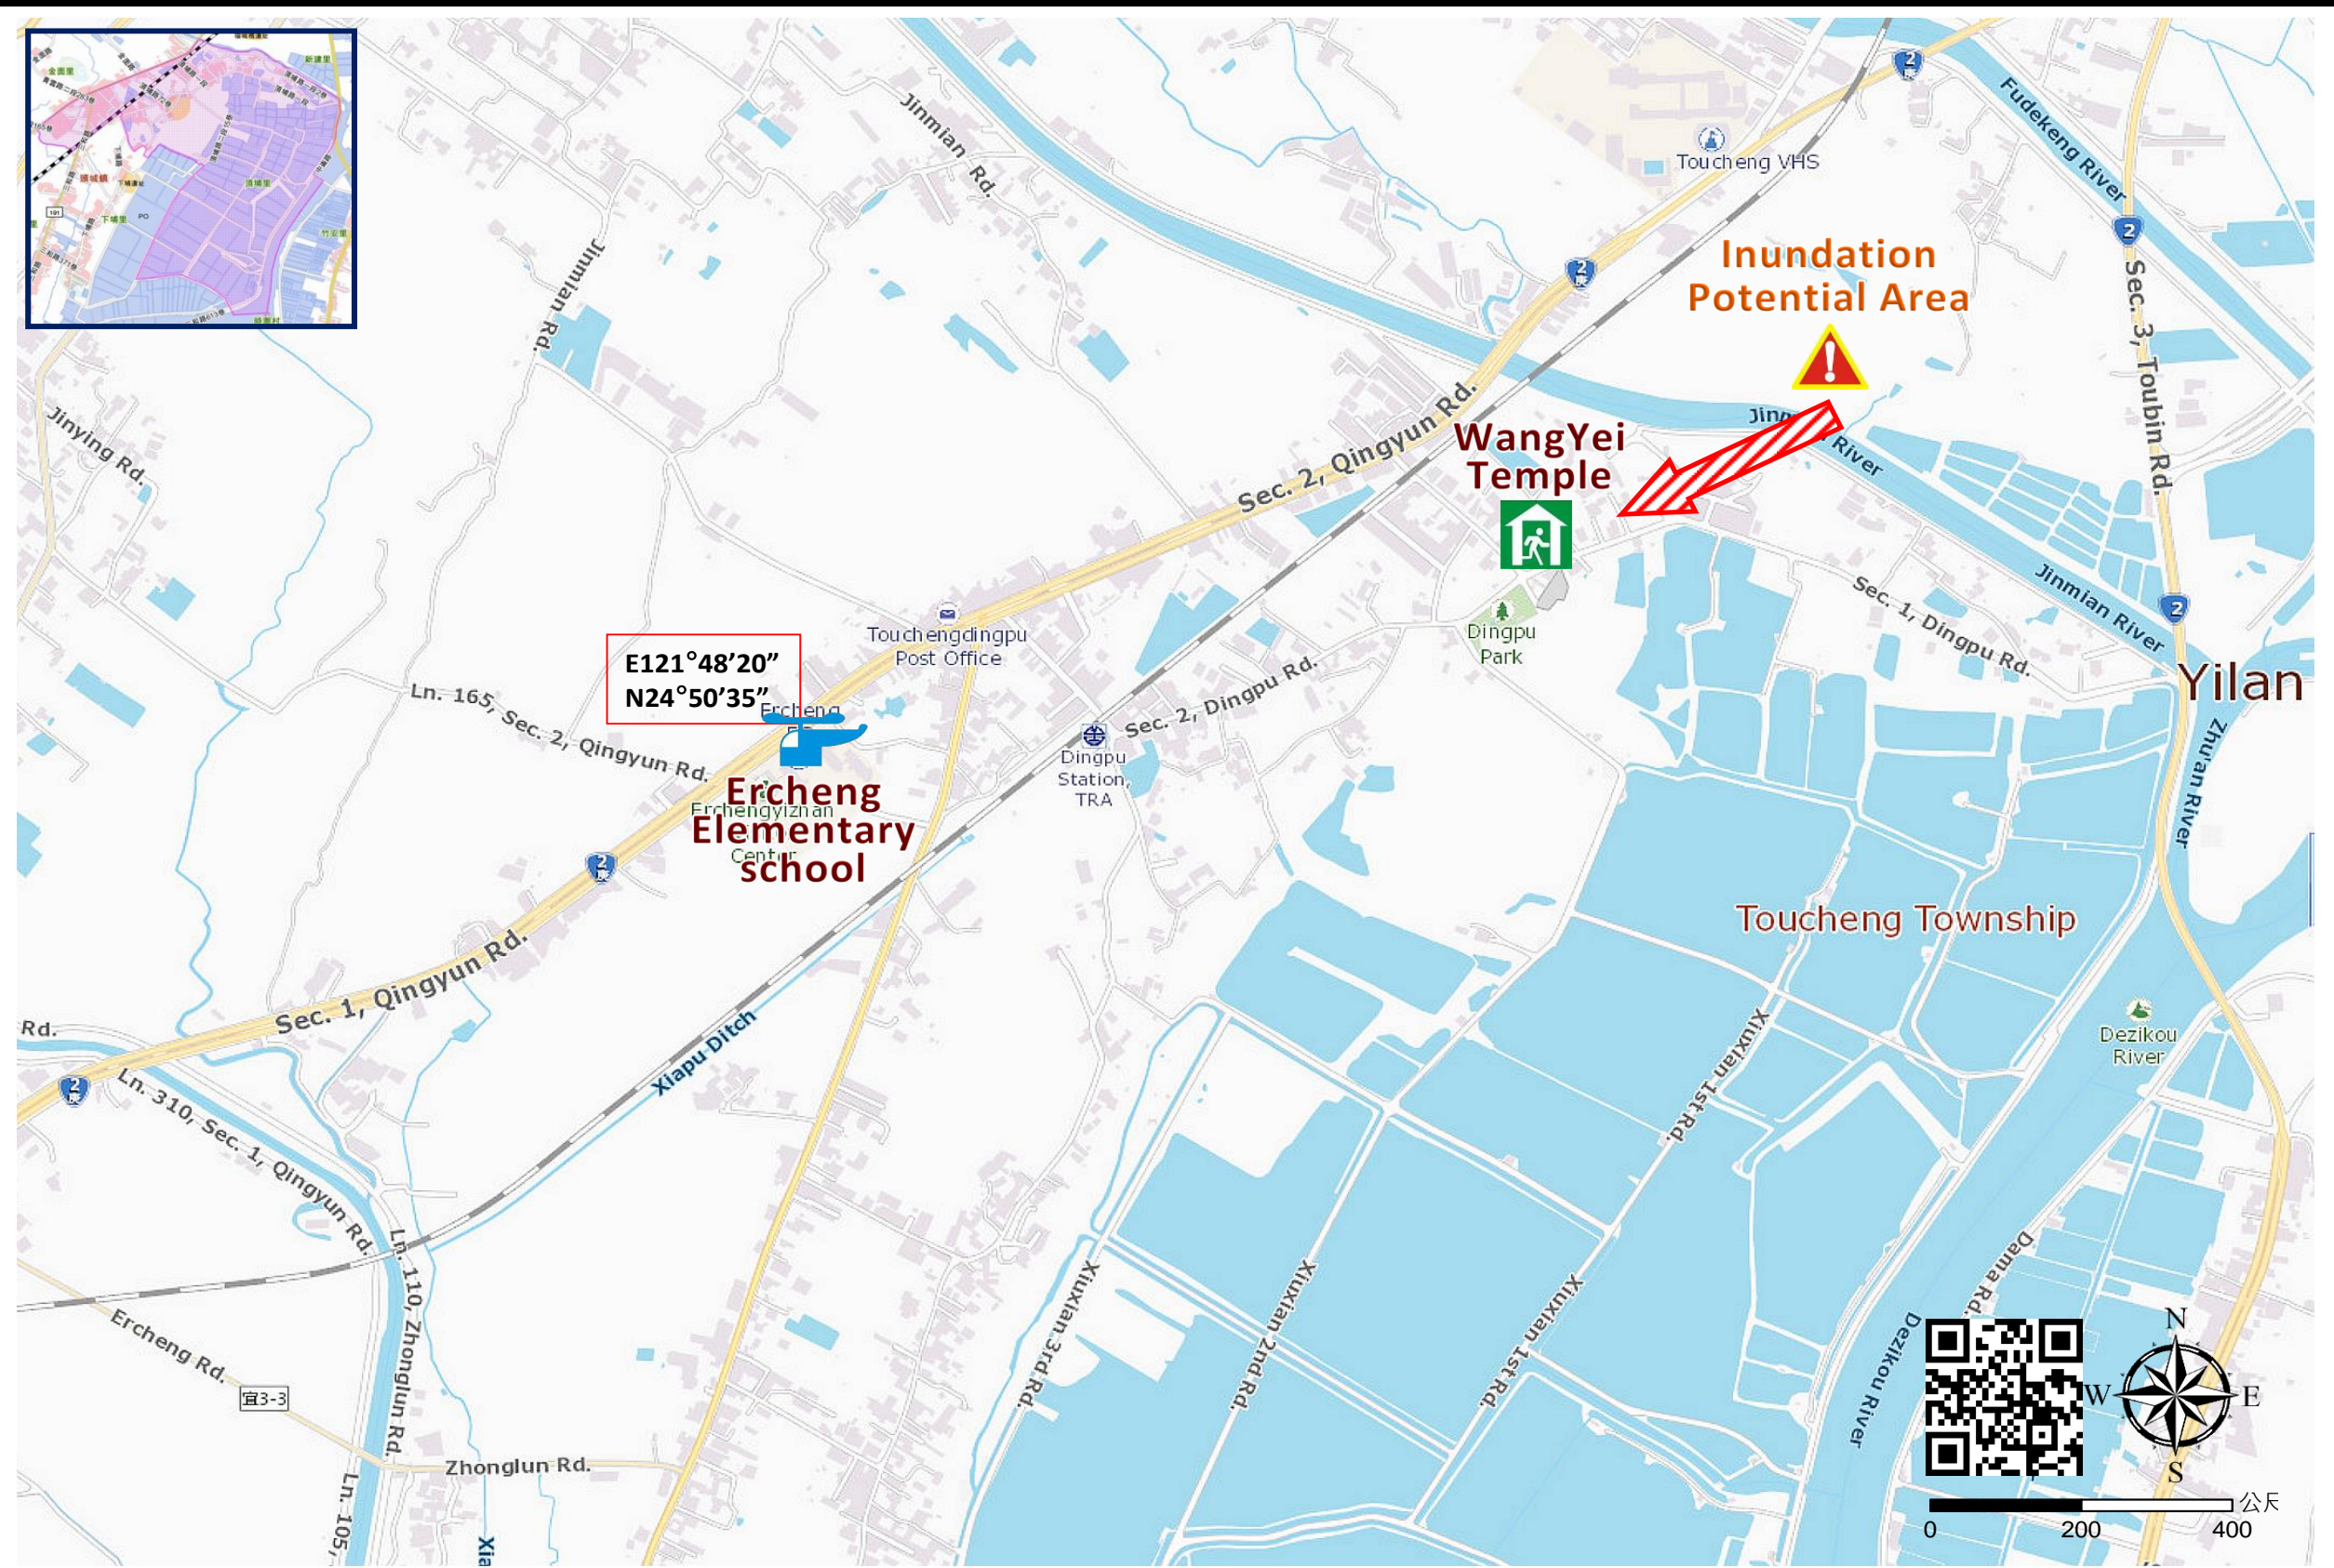

# Dingpu Village Evacuation Route

No.1000204-020

DPR Info. List

Vil. Info.

Disaster Response Unit

1. Toucheng Emergency Operation Center Tel: 03-9779011
2. Chief of Village: 蕭志弘 XIAO ZHI HONG Tel: 03-9774400 Cell:0918-043749
3. Ercheng Police station Tel: 03-9882654
4. Toucheng Fire Branch Tel: 03-9771044
5. Police 110, FD 119
6. Road Department Tel: 03-9882058

DPR Info.

1. Soil&Water Conserv,Bureau <http://246.swcb.gov.tw/>
2. Water Resource Agency <http://www.wra.gov.tw/>
3. Central Weather Bureau <http://www.cwb.gov.tw/>
4. Yilan County FD <http://fire.e-land.gov.tw/>
5. Toucheng Township Office <http://www.toucheng.e-land.gov.tw/>

Shelters

WangYei Temple  
 Area: 139square meters  
 Cap.: 29ppl.  
 Addr.: 250, Sec. 1, Dingpu Rd.  
 Tel: 03-9776535

Made by Yilan County Fire Dep.  
 Toucheng Township Office  
 January, 2021

E121°48'20"  
 N24°50'35"