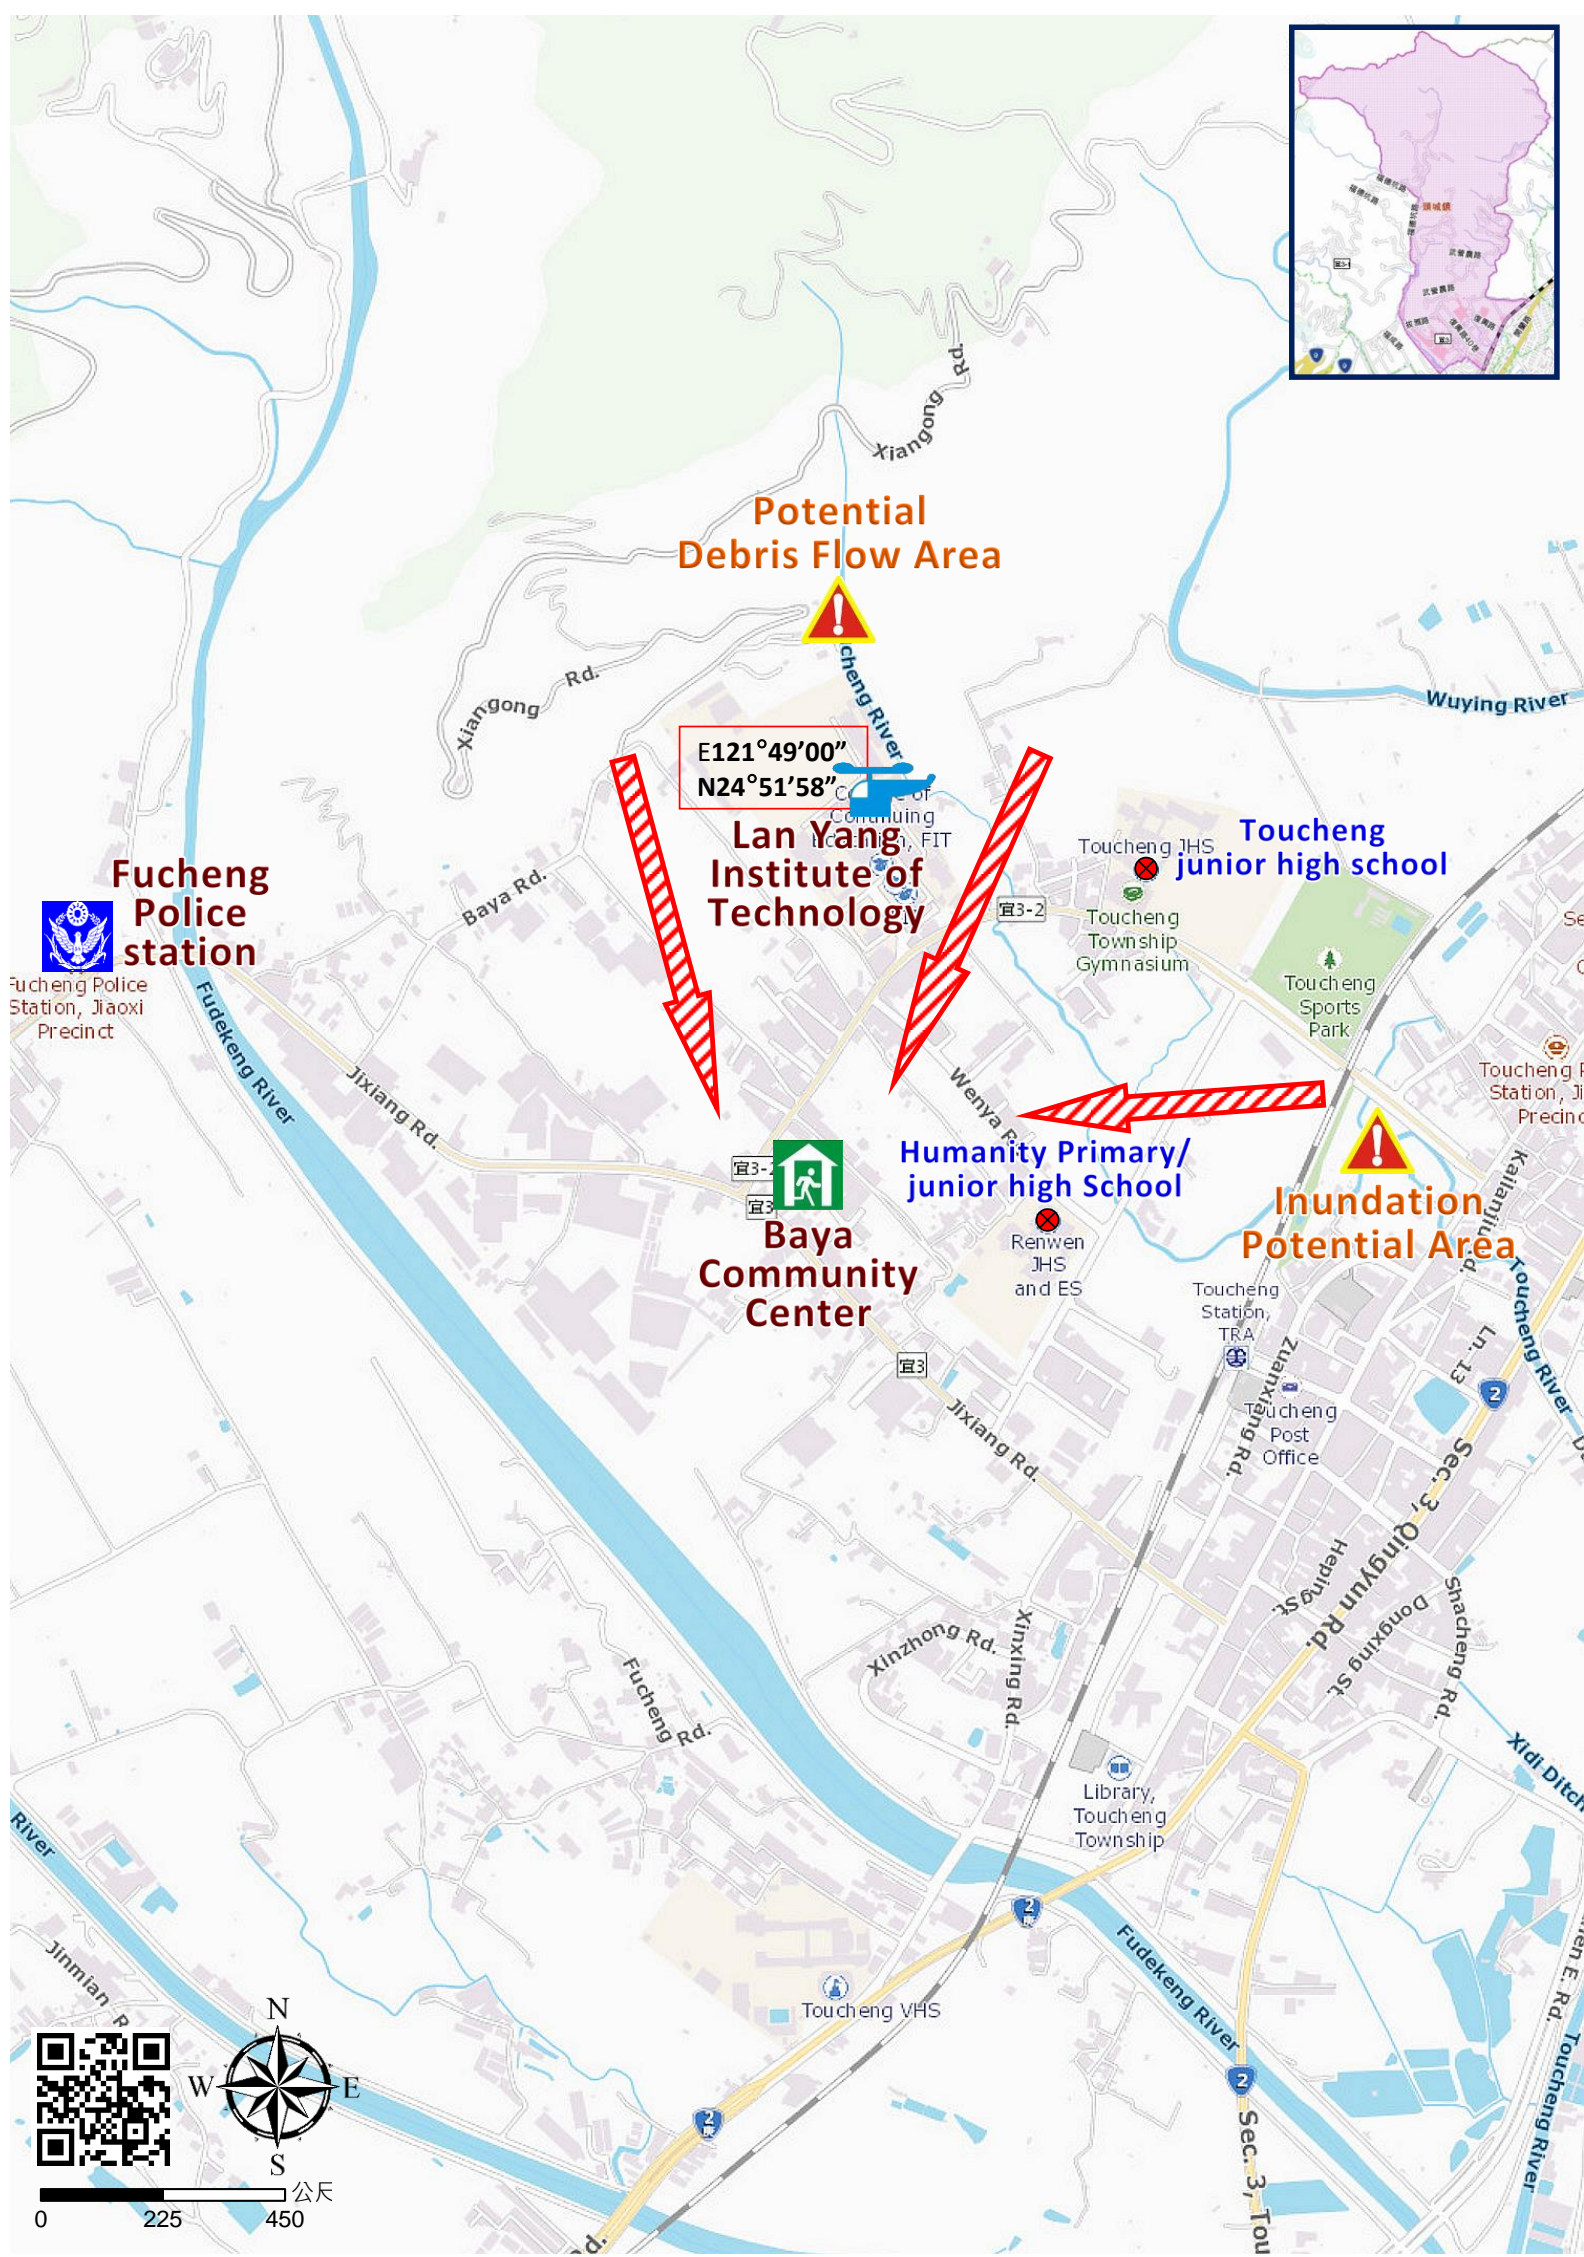

Baya Village Evacuation Route

No.1000204-016

DPR Info. List

Vil. Info.

Disaster Response Unit

1. Toucheng Emergency Operation Center Tel: 03-9779011
2. Chief of Village: 林天生
LIN TIAN SHENG
Cell:0911894886
3. Toucheng Police station
Tel: 03-9771125
4. Toucheng Fire Branch
Tel: 03-9771044
5. Police 110, FD 119
6. Road Department
Tel: 03-9882058

DPR Info.

1. Soil&Water Conserv,Bureau
<http://246.swcb.gov.tw/>
2. Water Resource Agency
<http://www.wra.gov.tw/>
3. Central Weather Bureau
<http://www.cwb.gov.tw/>
4. Yilan County FD
<http://fire.e-land.gov.tw/>
5. Toucheng Township Office
<http://www.toucheng.e-land.gov.tw/>

Shelters

Baya Community Center
Area: 576square meters
Cap.: 122ppl.
Addr.: 2, Ln.12, Fuxing Rd.
Tel: 03-9776833

Made by Yilan County Fire Dep.
Toucheng Township Office
January, 2021

Legends	Disaster relevant		Facility			
	Evac. Direction	Disaster warning sign spot	Indoor Shelter	Disaster category	Police station	Helicopter Landing Zone (WGS84)