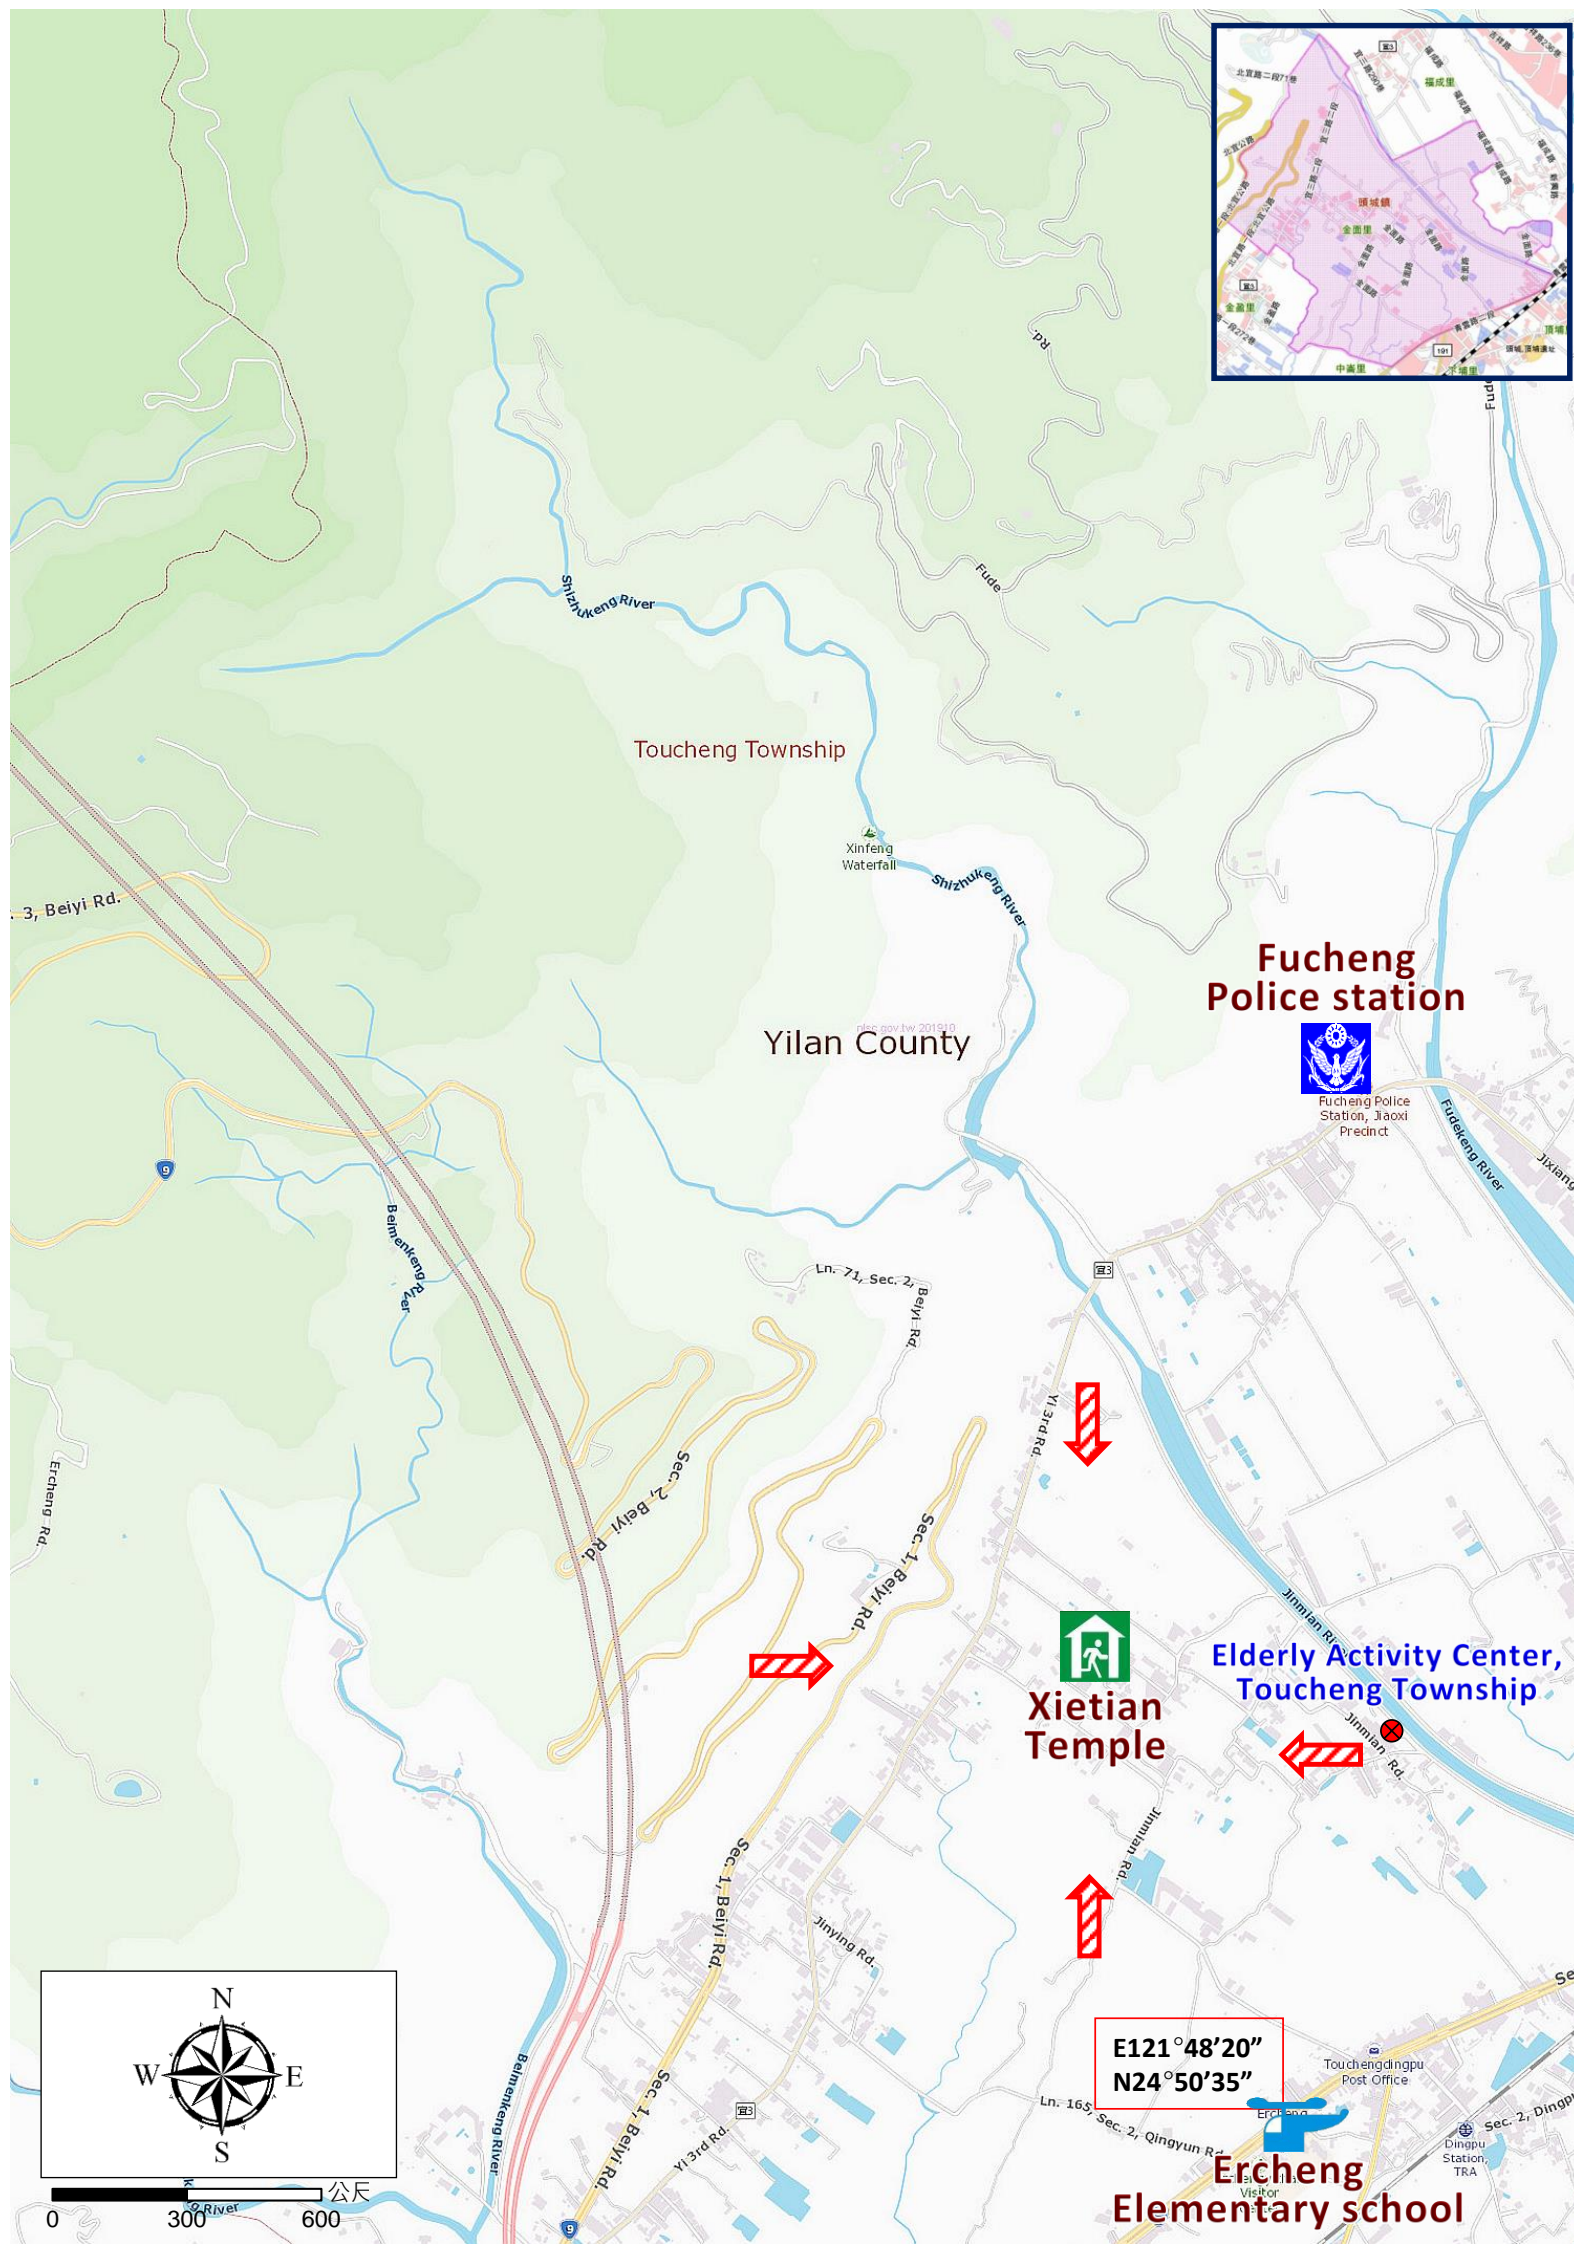

# Jinmian Village Evacuation Route

No.1000204-018

## Shelters

Xietian Temple  
Area: 200square meters  
Cap.: 42ppl.  
Addr.: 354, Jinmian Rd.  
Contact: 莊妙玲  
ZHUANG MIAO LING  
Tel: 03-9772371

Made by Yilan County Fire Dep.  
Toucheng Township Office  
January, 2023