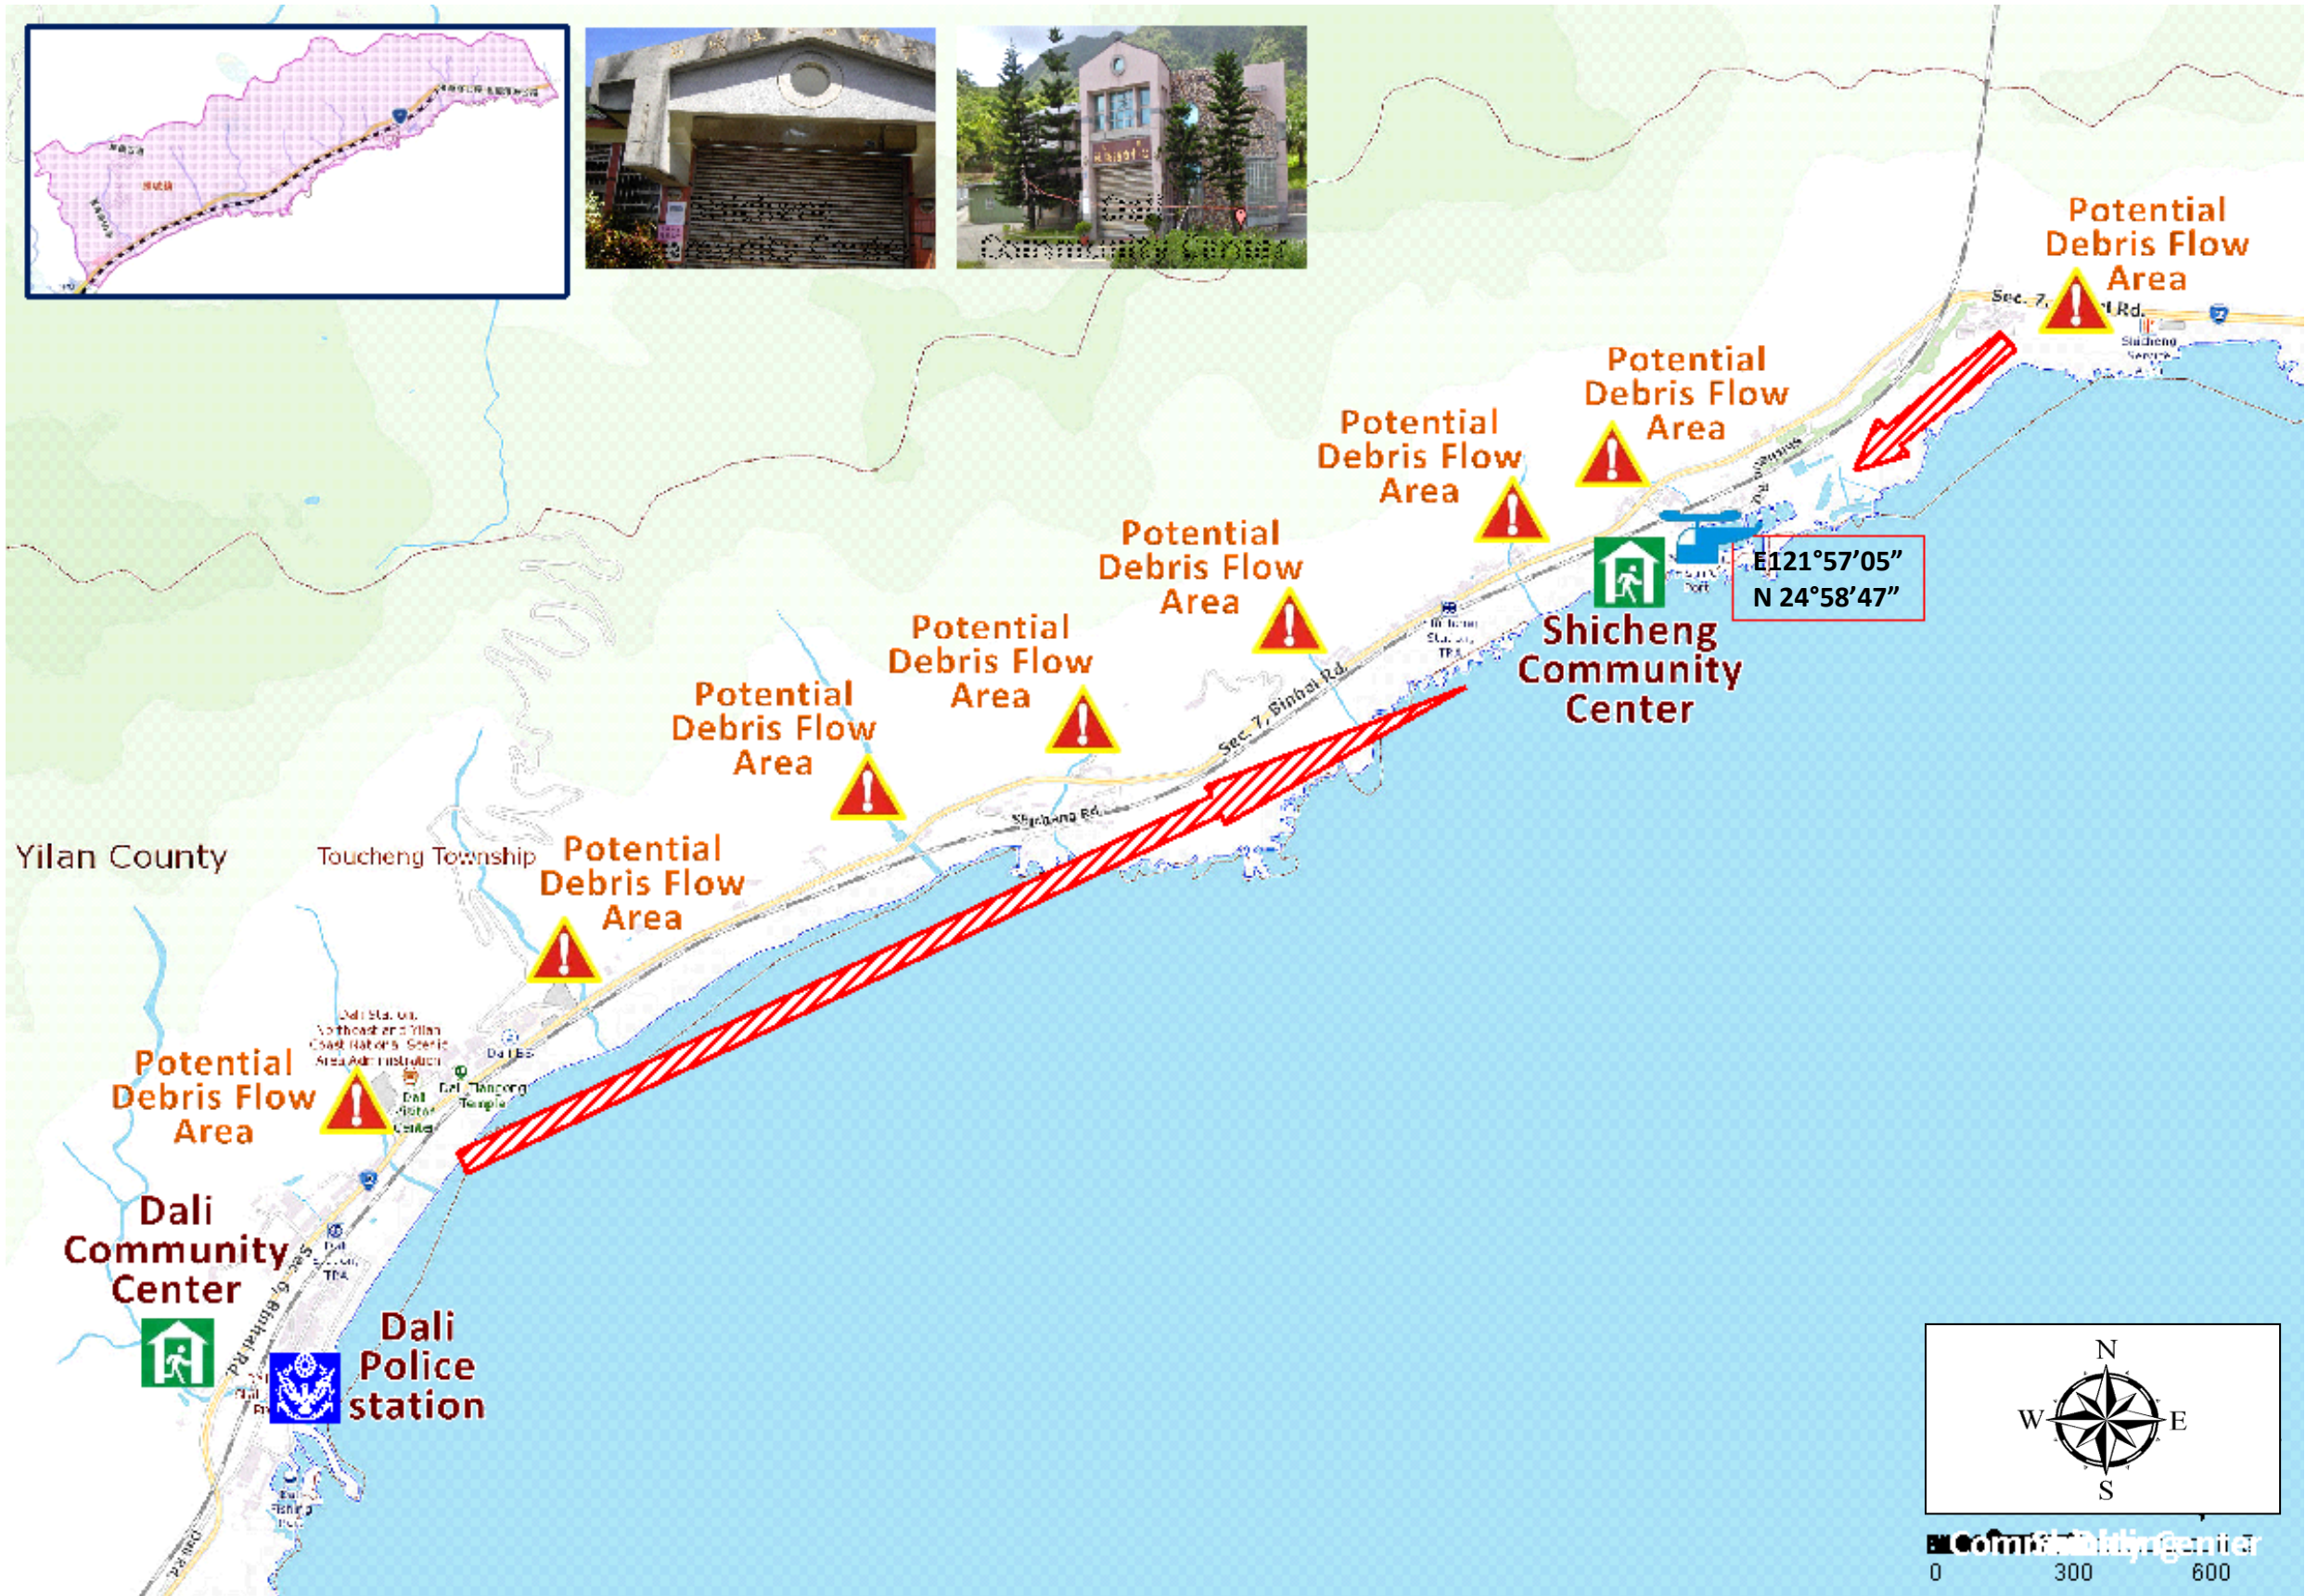

Shicheng Village Evacuation Route

No.1000204-001

DPR Info. List
Shicheng Vil. Info.
Population: 320
Disaster Response Unit
1. Toucheng Emergency Operation Center Tel: 03-9779011
2. Chief of Village: 沈榮華 SHEN RONG HUA Tel: 03-9781117 Cell: 0932-163833
3. Dali Police station Tel: 03-9781139
4. Dali Fire Branch Tel: 03-9782119
5. Police 110, FD 119
6. Road Department Tel: 03-9882058

DPR Info.
1. Soil&Water Conserv,Bureau http://246.swcb.gov.tw/
2. Water Resource Agency http://www.wra.gov.tw/
3. Central Weather Bureau http://www.cwb.gov.tw/
4. Yilan County FD http://fire.e-land.gov.tw/
5. Toucheng Township Office http://toucheng.e-land.gov.tw/

Made by Yilan County Fire Dep.
Toucheng Township Office
January, 2023

Legends	Disaster relevant		Facility			
	Evac. Direction	Disaster warning sign spot	Indoor Shelter	Disaster category	Police station	Helicopter Landing Zone (WGS84)