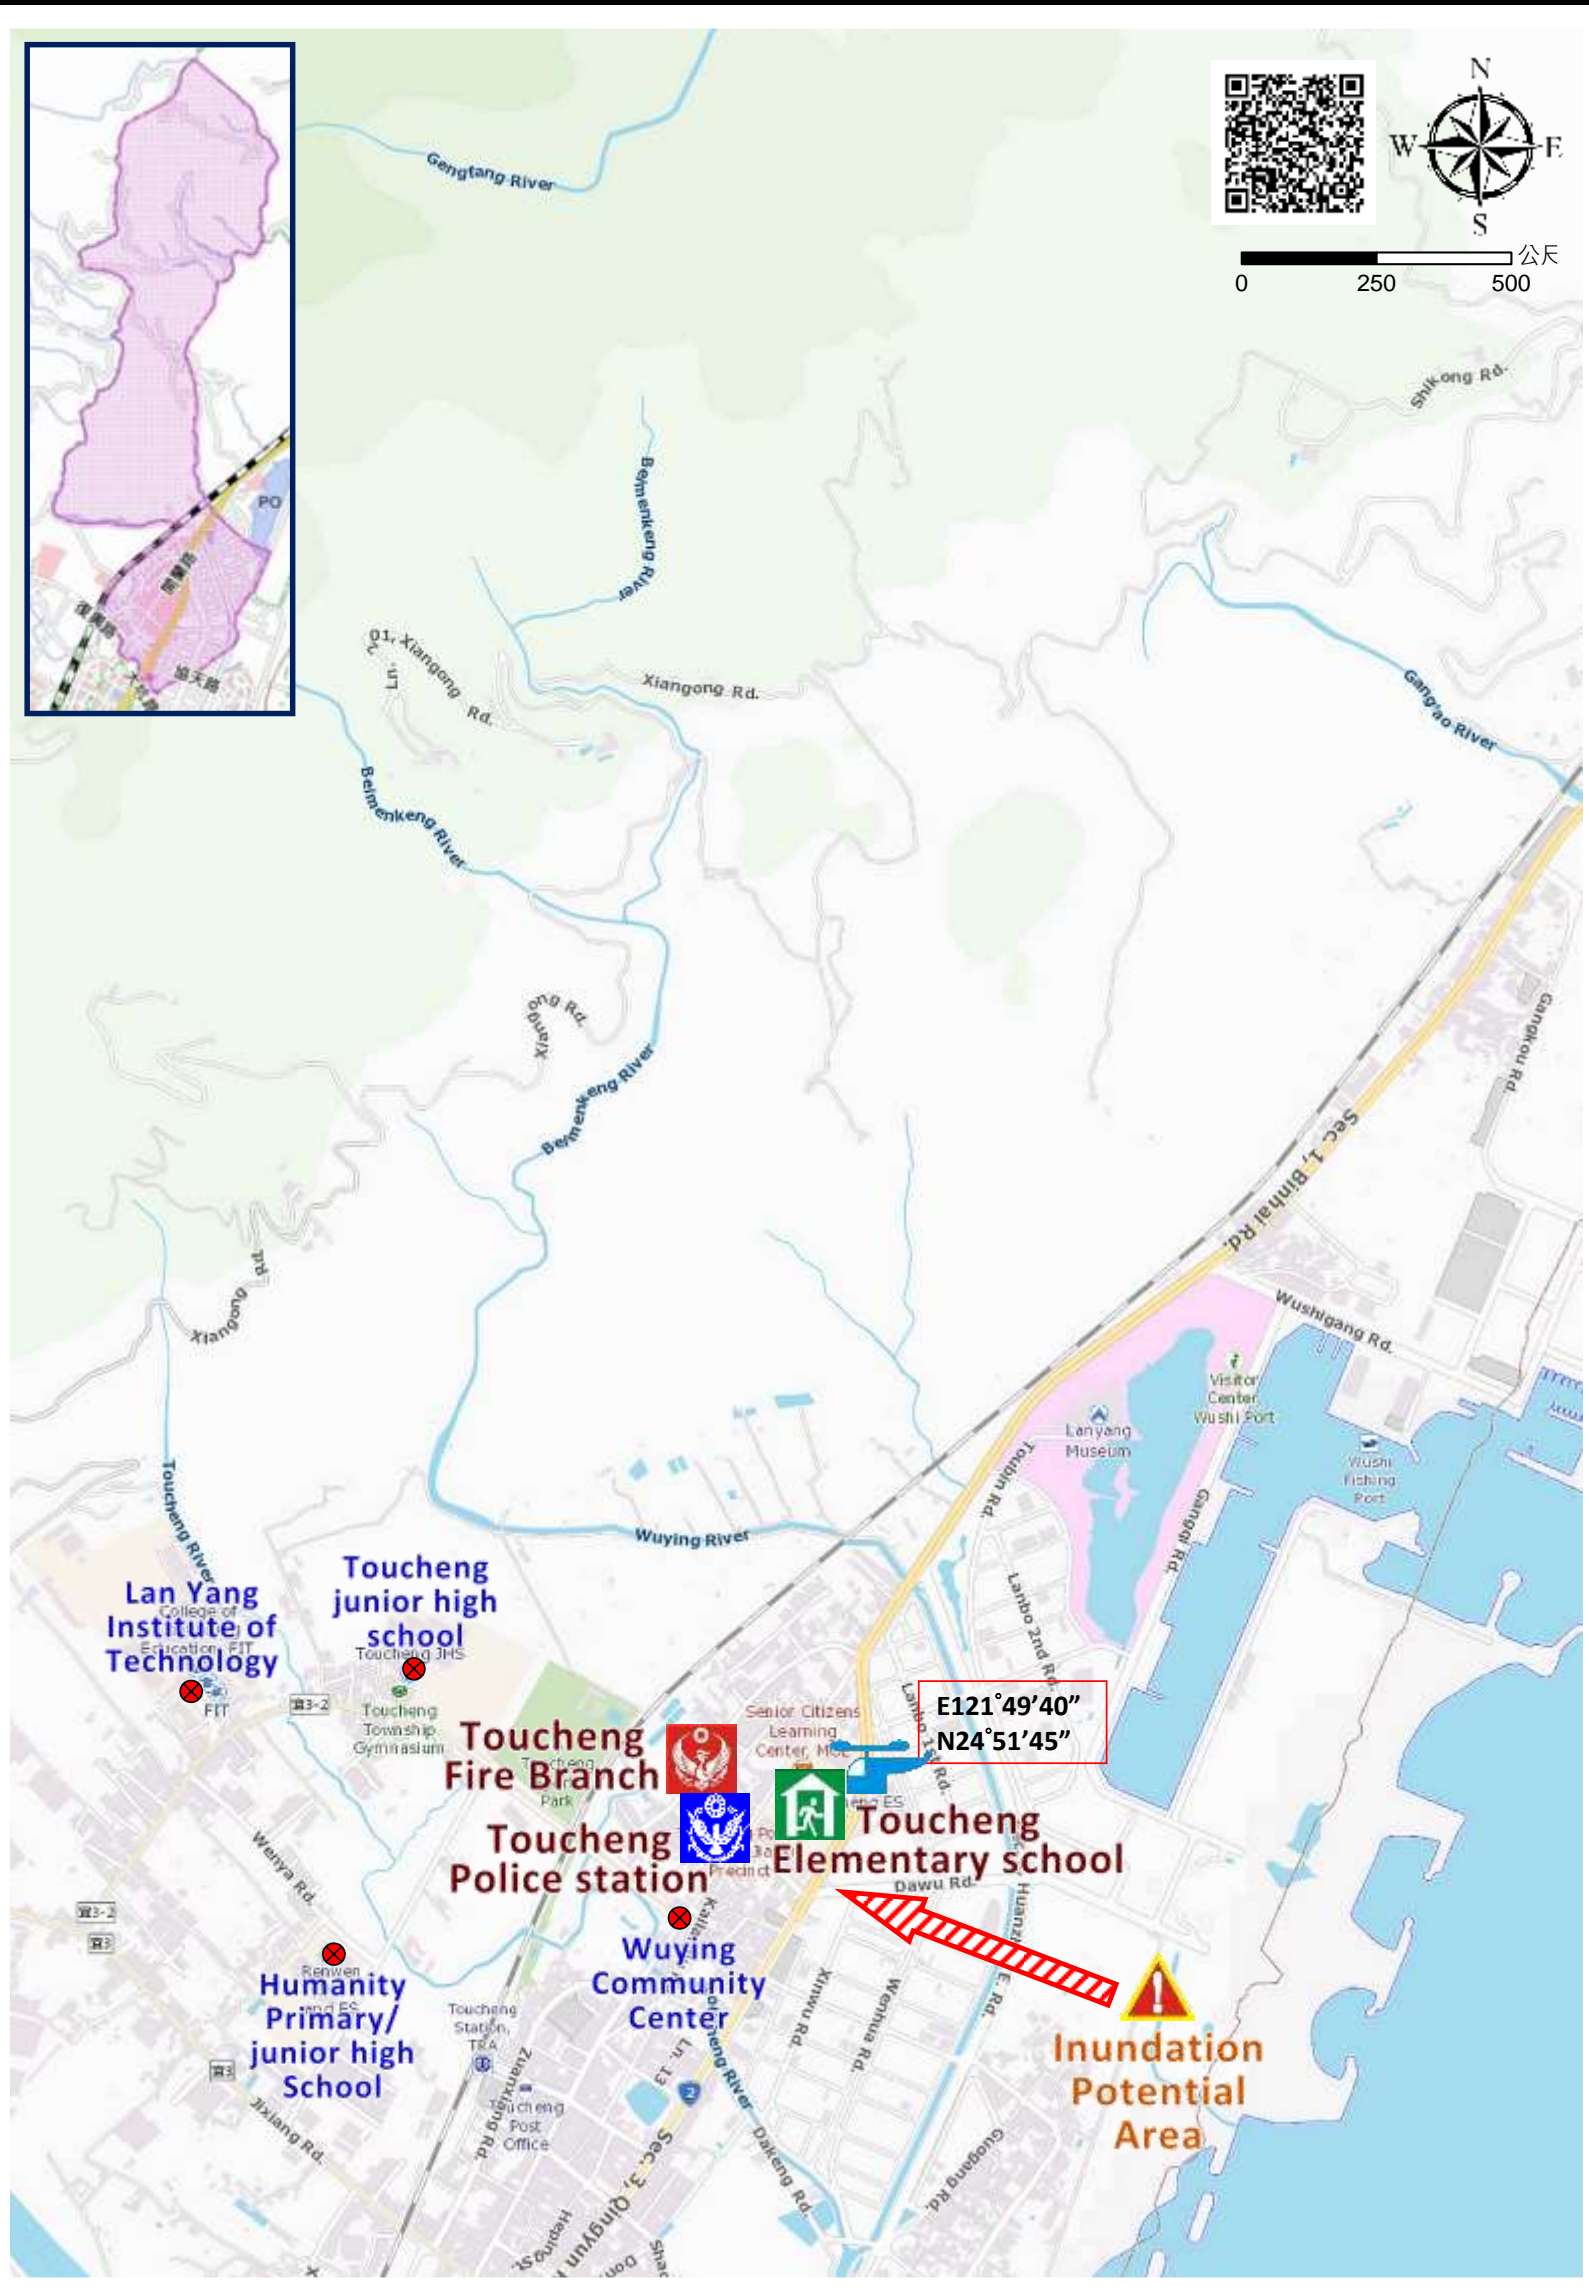

Wuying Village Evacuation Route

No.1000204-008

DPR Info. List

Vil. Info.

Disaster Response Unit

1. Toucheng Emergency Operation Center Tel: 03-9779011
2. Chief of Village: 游國添
YOU GUO TIAN
Tel: 03-9777833
Cell:0910-954600
3. Toucheng Police station
Tel: 03-9771125
4. Toucheng Fire Branch
Tel: 03-9771044
5. Police 110, FD 119
6. Road Department
Tel: 03-9882058

DPR Info.

1. Soil&Water Conserv,Bureau
<http://246.swcb.gov.tw/>
2. Water Resource Agency
<http://www.wra.gov.tw/>
3. Central Weather Bureau
<http://www.cwb.gov.tw/>
4. Yilan County FD
<http://fire.e-land.gov.tw/>
5. Toucheng Township Office
<http://www.toucheng.e-land.gov.tw/>

Shelters

Toucheng Elementary school
Area: 1594square meters
Cap.: 338ppl.
Addr.: 282, Kailan Rd.
Tel: 03-9771011

Second Shelters :
Wuying Community Center

Made by Yilan County Fire Dep.
January, 2020

Legends	Disaster relevant		Facility			
	Evac. Direction	Disaster warning sign spot	Indoor Shelter	Disaster category	Fire Branch	Police station