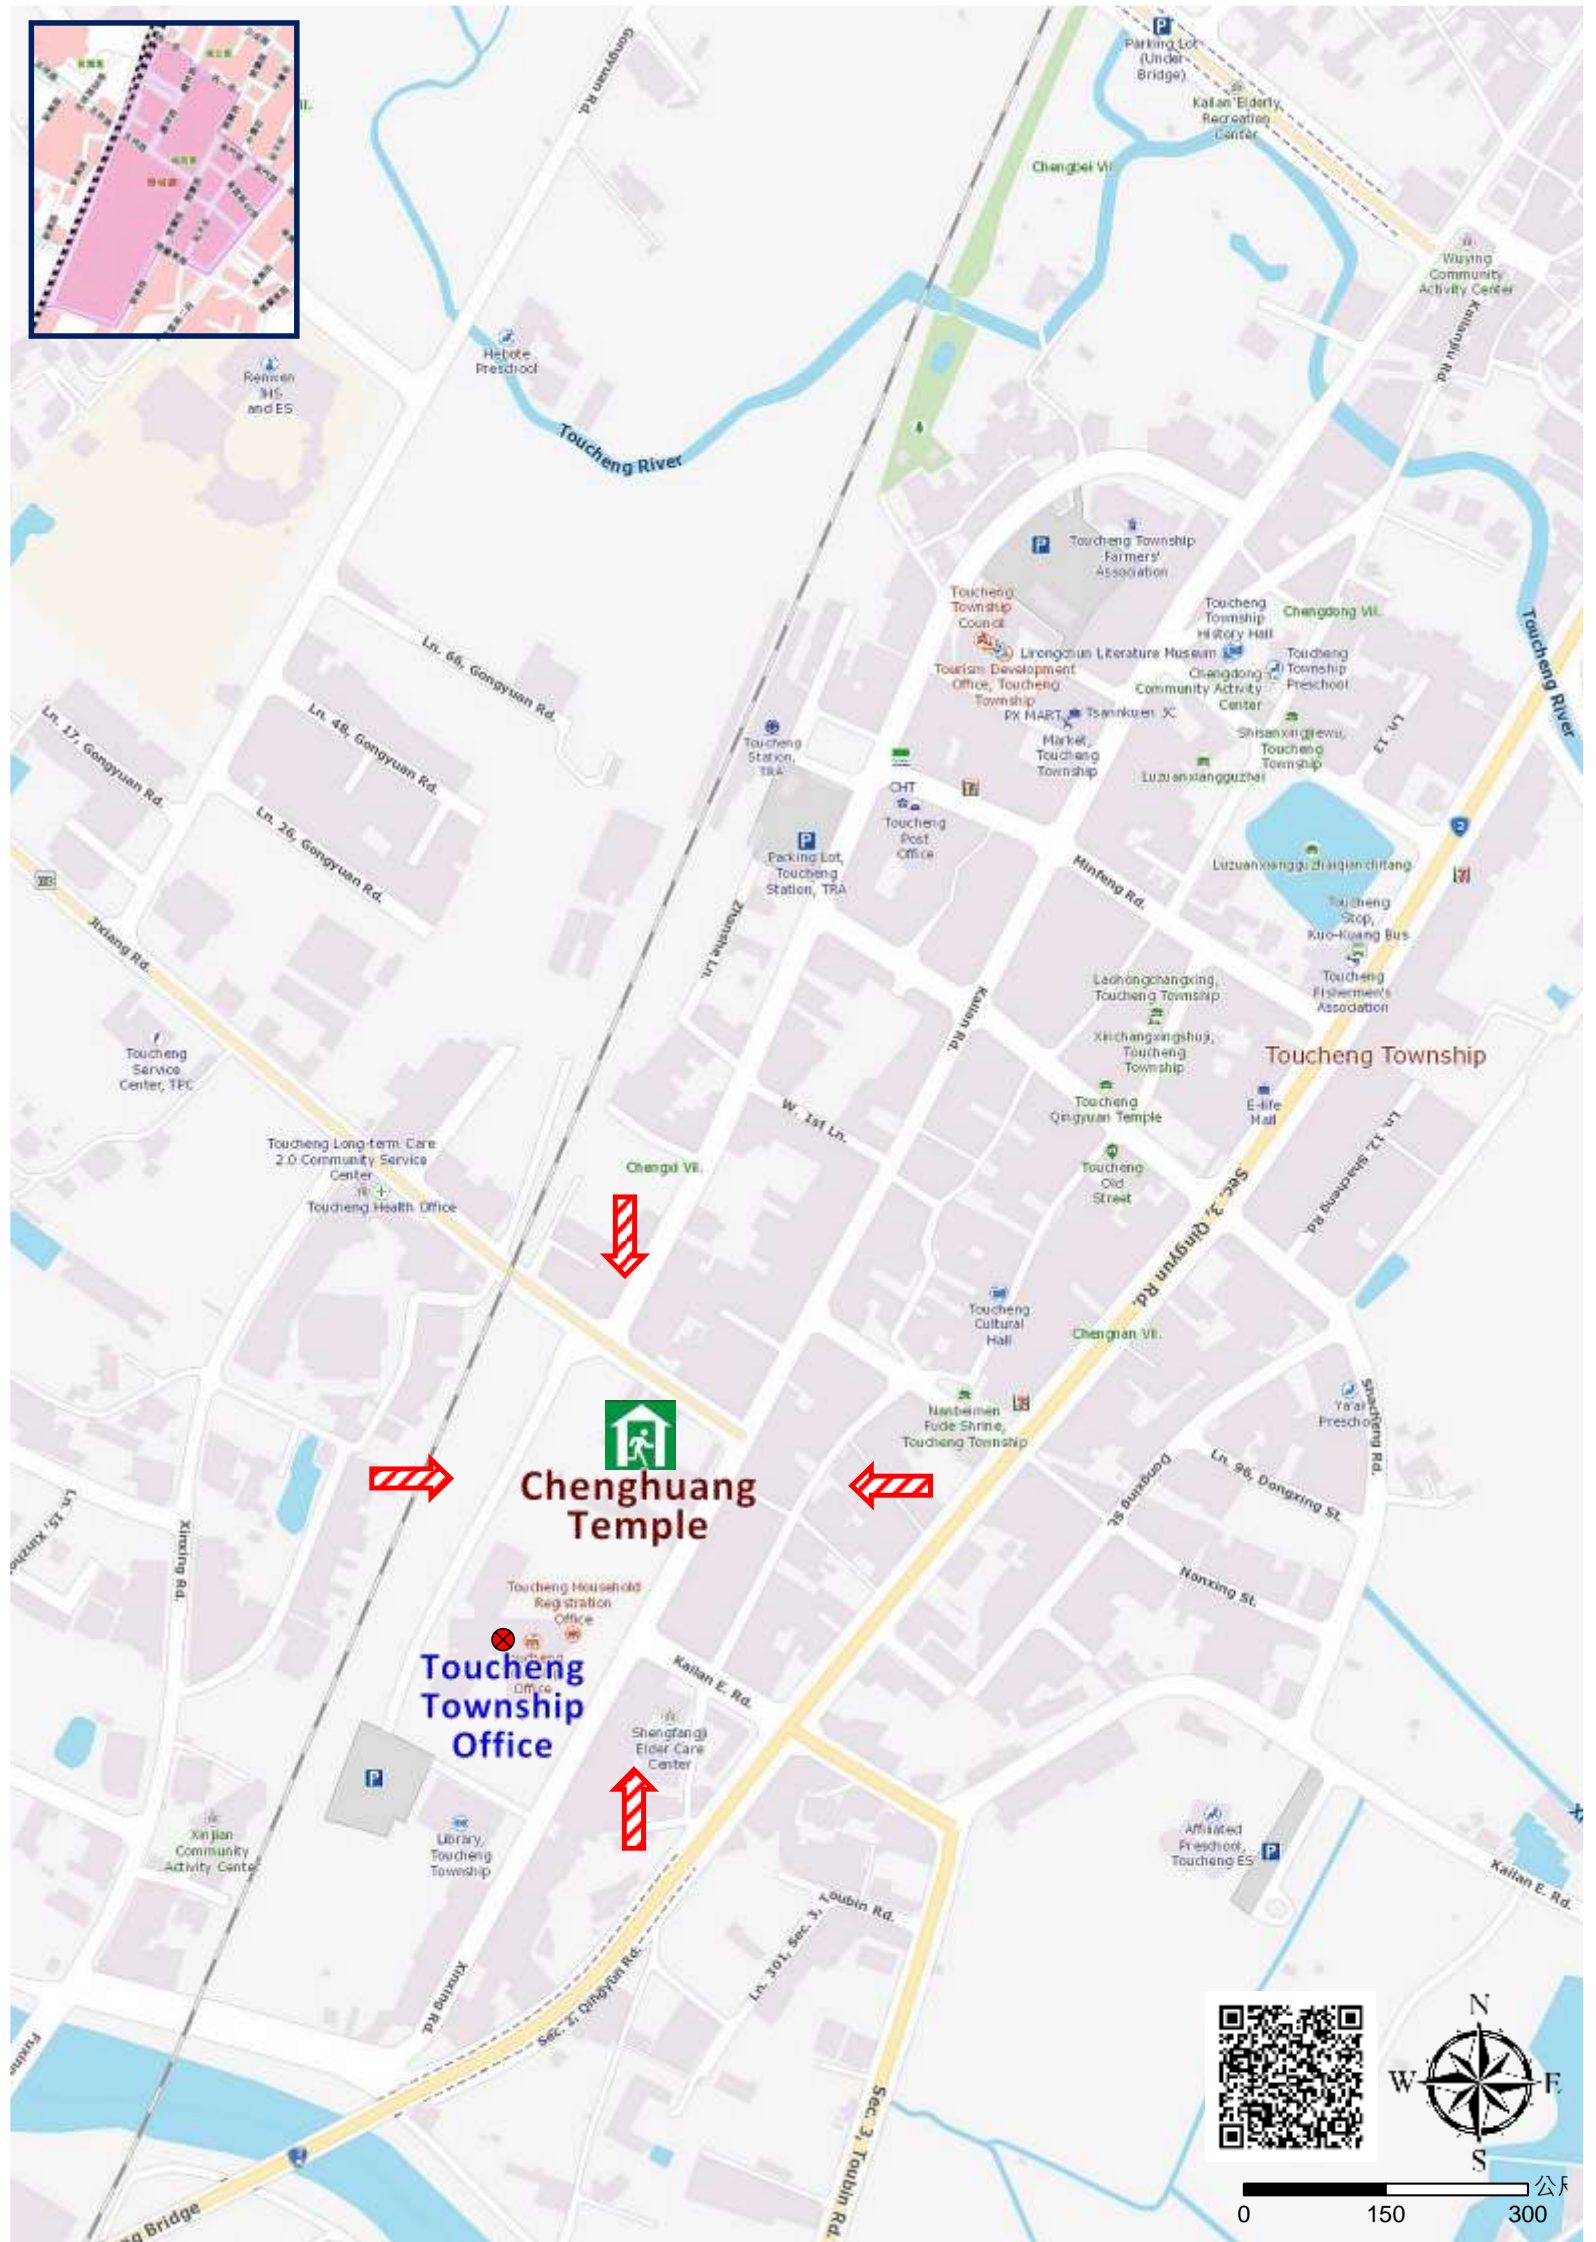

Shelters

Chenghuang Temple
Area: 220square meters
Cap.: 46ppl.
Addr.: 1, Jixiang Rd.
Tel: 03-9772423

Made by Yilan County Fire Dep.
January, 2020

Legends

Evac. Direction

Disaster warning sign spot

Indoor Shelter