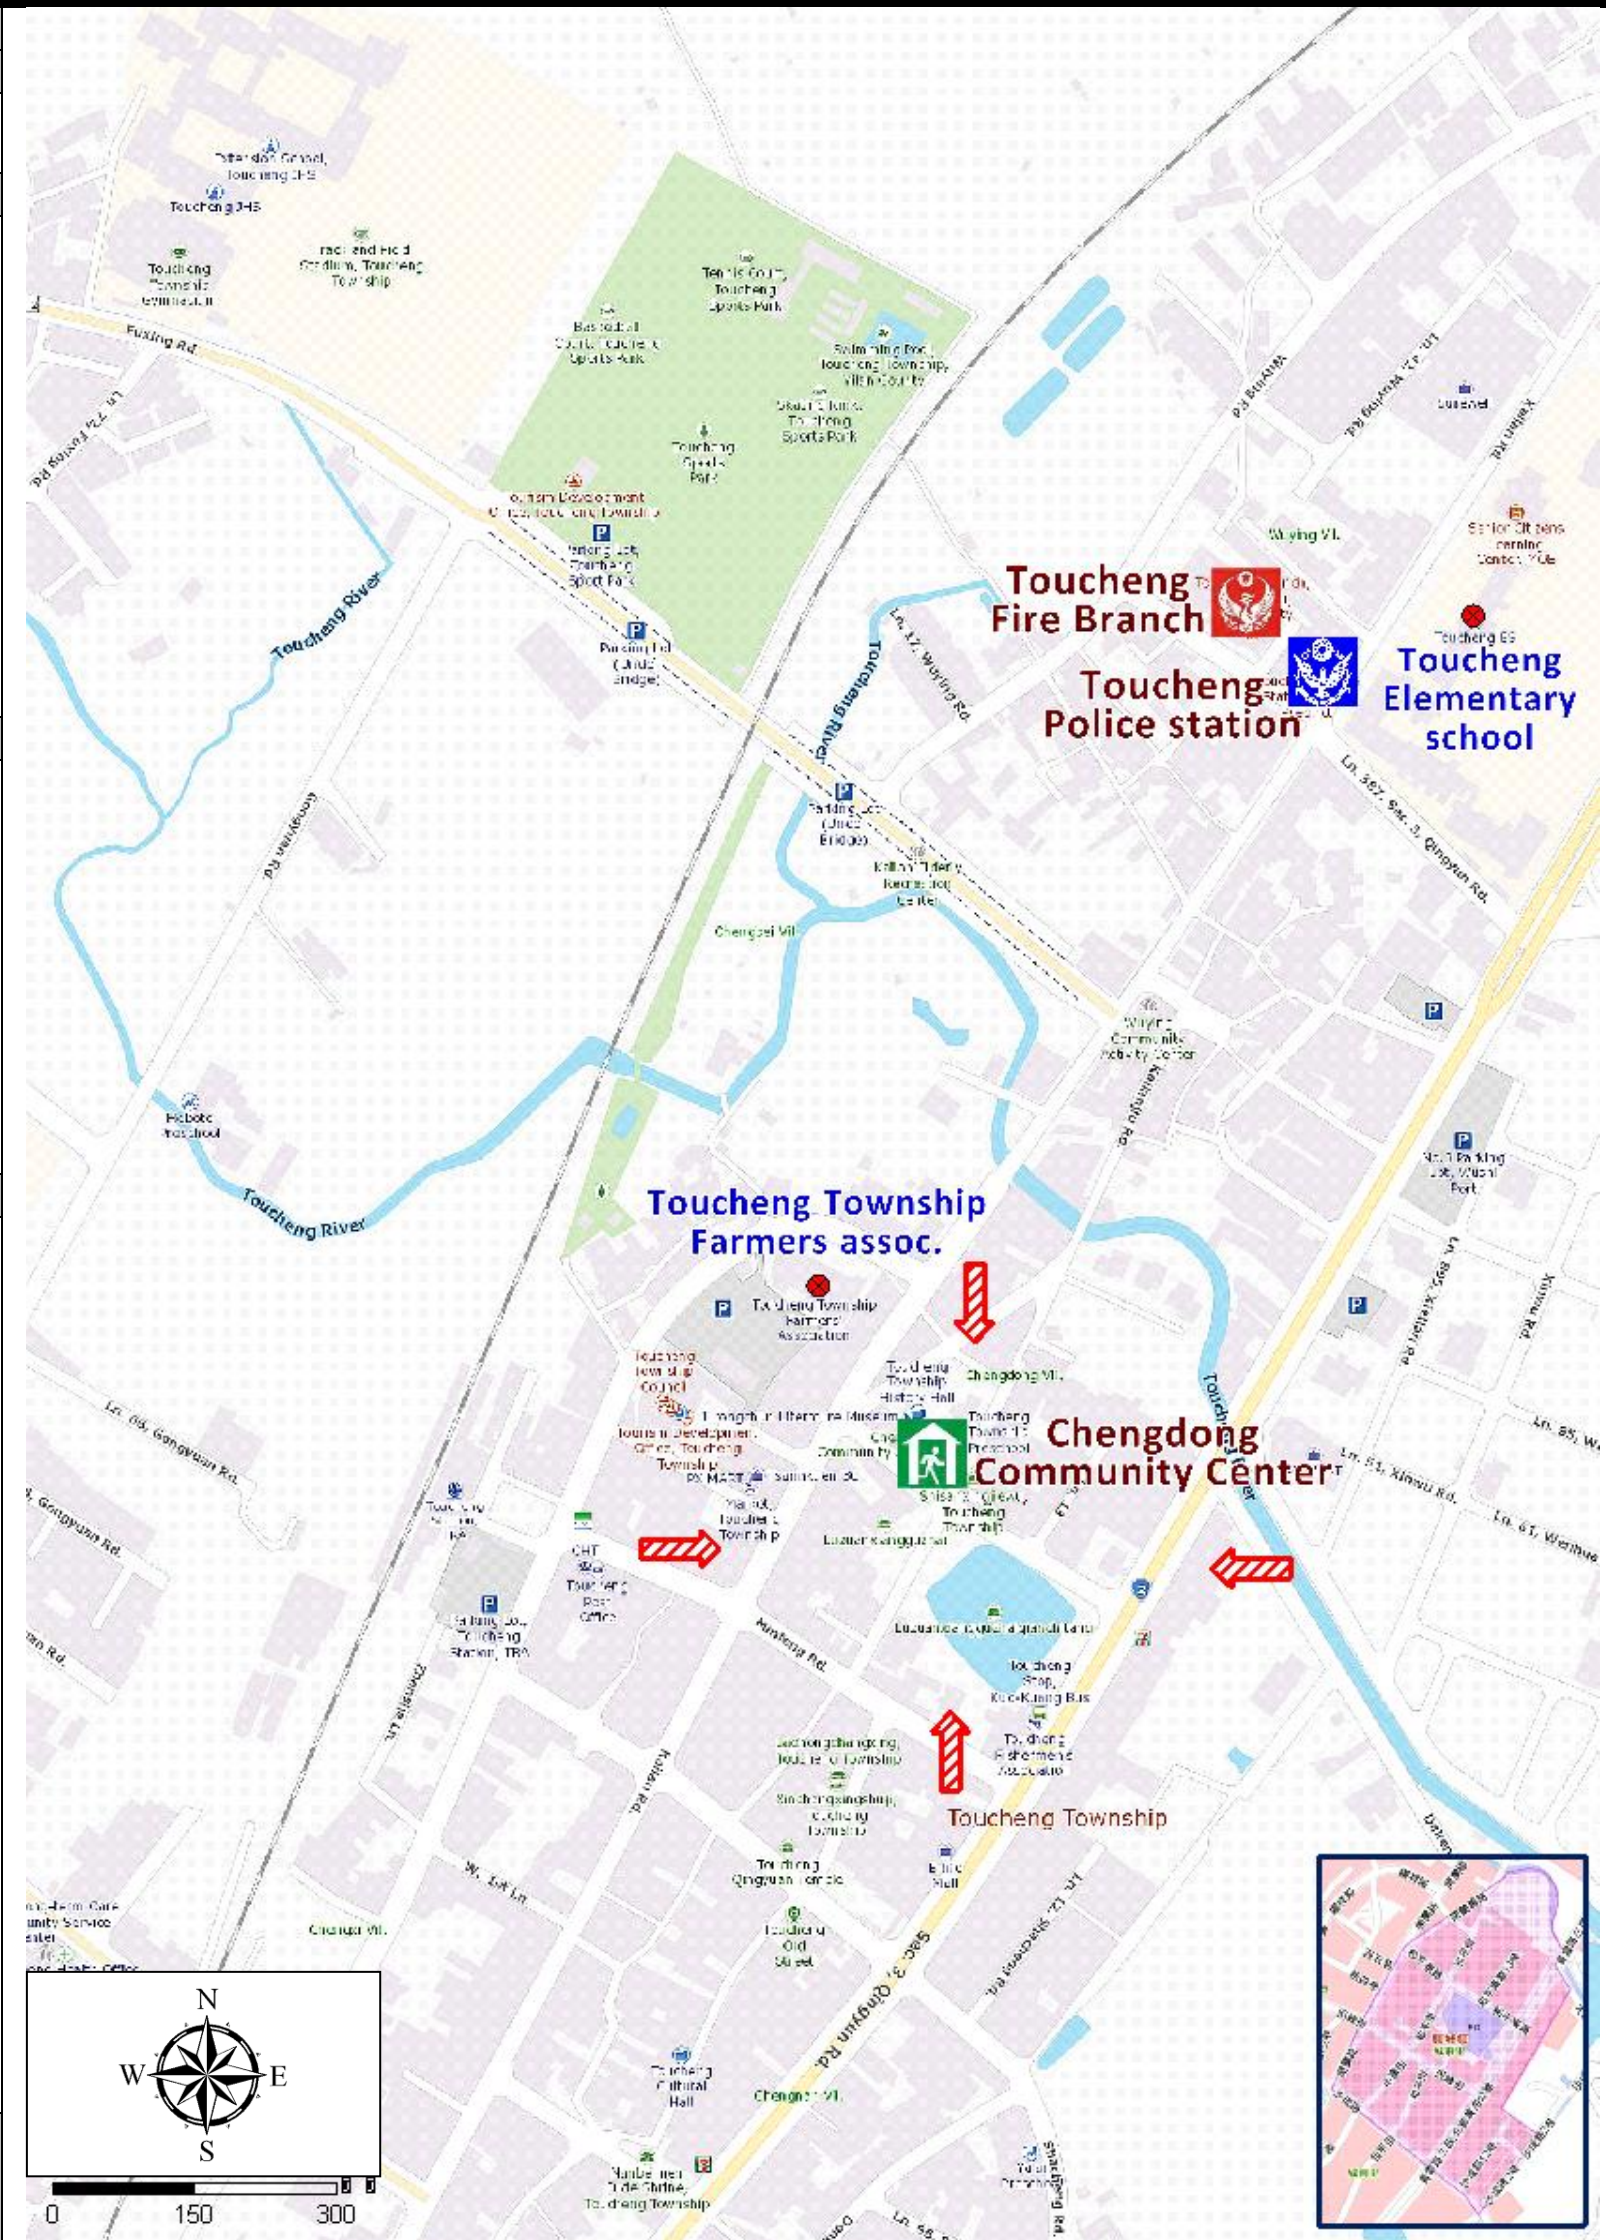

Chengdong Village Evacuation Route

No.1000204-010

DPR Info. List
Chengdong Vil. Info.
Population: 785
Disaster Response Unit
1. Toucheng Emergency Operation Center Tel: 03-9779011
2. Chief of Village: 陳錫寶 CHEN YANG BAO Cell: 0911-243582
3. Toucheng Police station Tel: 03-9771125
4. Toucheng Fire Branch Tel: 03-9771044
5. Police 110, FD 119
6. Road Department Tel: 03-9882058
DPR Info.
1. Soil&Water Conserv,Bureau http://246.swcb.gov.tw/
2. Water Resource Agency http://www.wra.gov.tw/
3. Central Weather Bureau http://www.cwb.gov.tw/
4. Yilan County FD http://fire.e-land.gov.tw/
5. Toucheng Township Office http://www.toucheng.e-land.gov.tw/
Shelters
Chengdong Community Center Area: 250square meters Cap.: 53ppl. Addr.: 6, Kailanjiu Rd. Contact: 莊妙玲 ZHUANG MIAO LING Tel: 03-9772371

Made by Yilan County Fire Dep. Toucheng Township Office January, 2023

Legends	Disaster relevant		Facility			
	 Evac. Direction	 Disaster warning sign spot	 Indoor Shelter	 Disaster category	 Fire Branch	 Police station